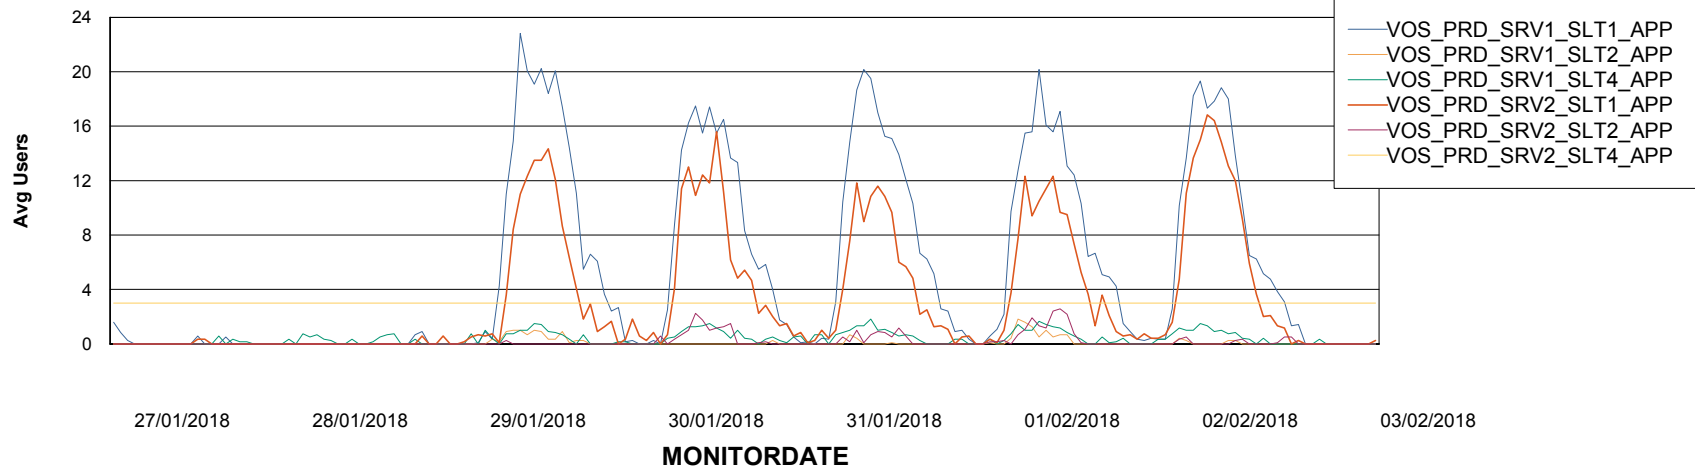

Weekly SLA Customer Report

Customer VOS_Production
Database ID 68

ABSSolute Application Server Services

Avg memory used per ABS Server Service

Avg users per day per ABS server

Weekly SLA Customer Report

Customer VOS_Production
Database ID 68