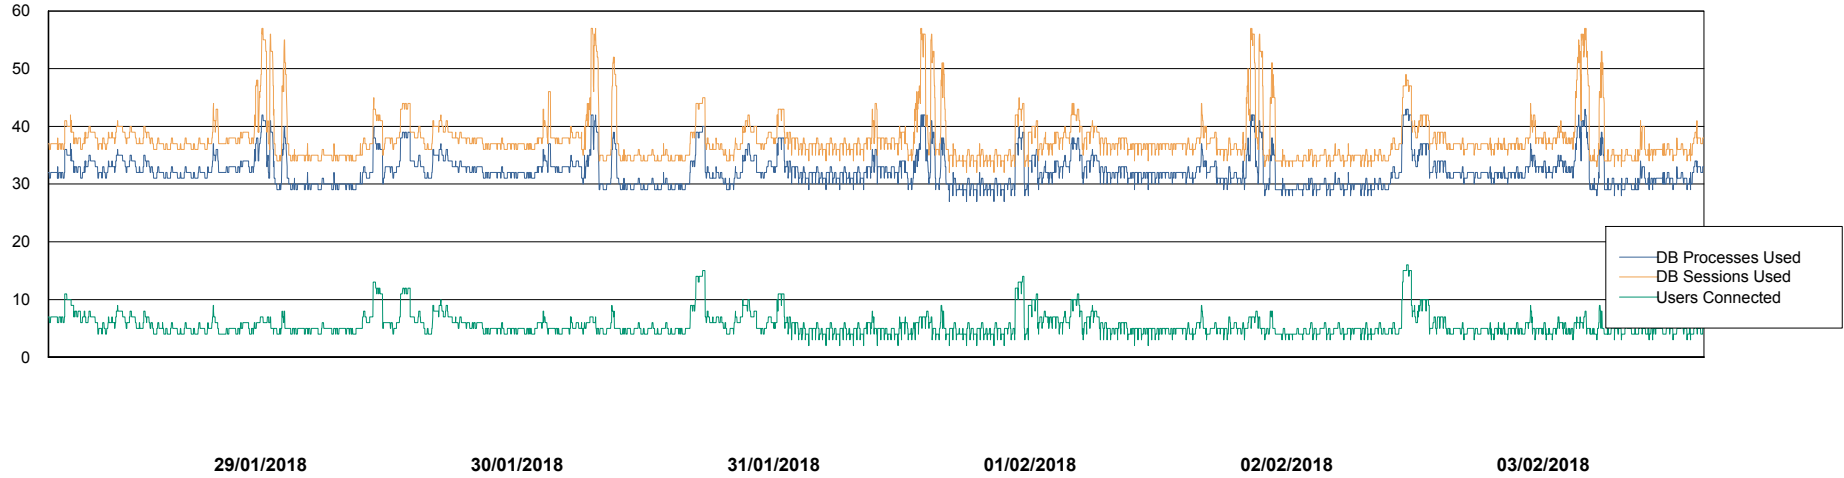

Database Performance VOSBIDB_Production

DB Processes Max 500
DB Sessions Max 772