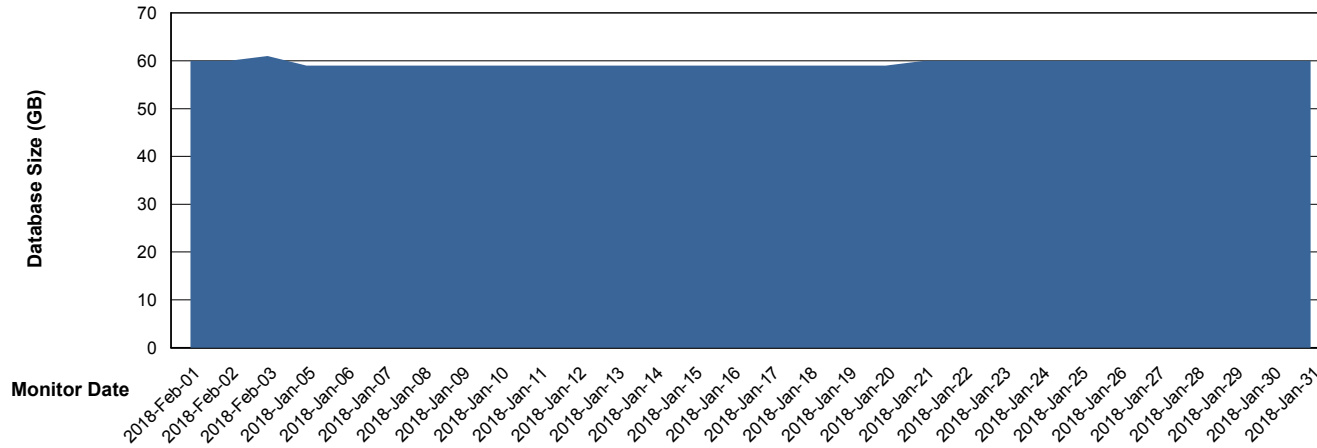

Database Performance VOSDB_Production

DB Processes Max 200
DB Sessions Max 322

Weekly SLA Customer Report

Customer VOS_Production
Database ID 68

DATABASE SIZE VOSBIDB_Production

Database growth over last month