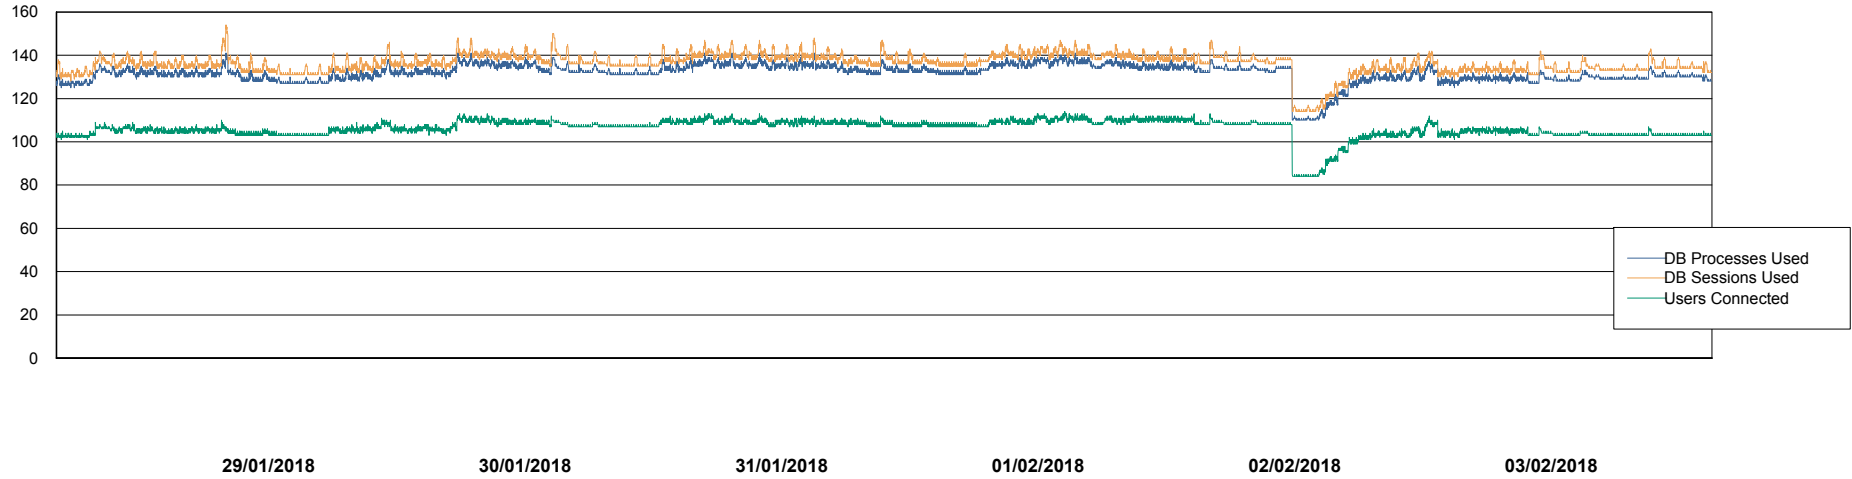

Database Performance VOSDB_Production

DB Processes Max 200
DB Sessions Max 322