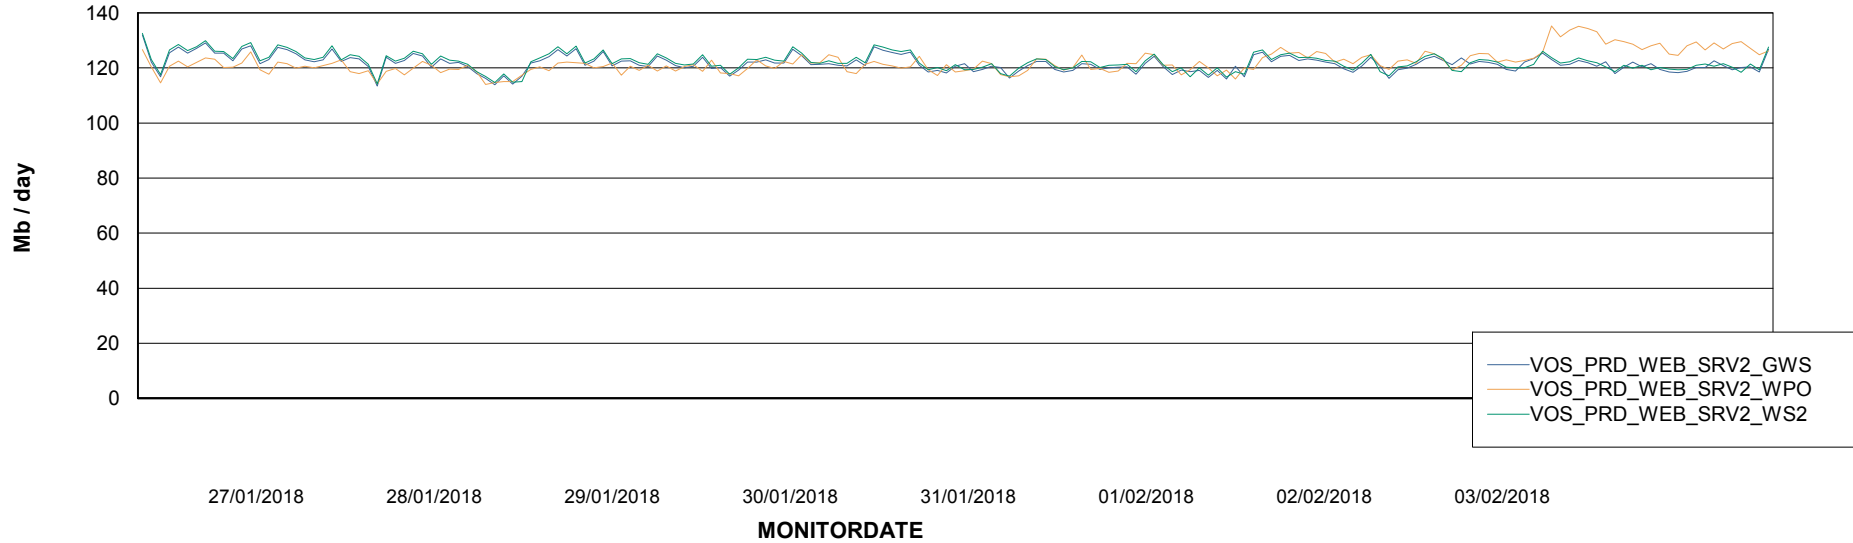

ABSSolute Application ReportServer Services

Avg memory used per ReportServer Service

Weekly SLA Customer Report

Customer VOS_Production
Database ID 68

ABSolute Web Component Services

Avg memory used per ABS Web component