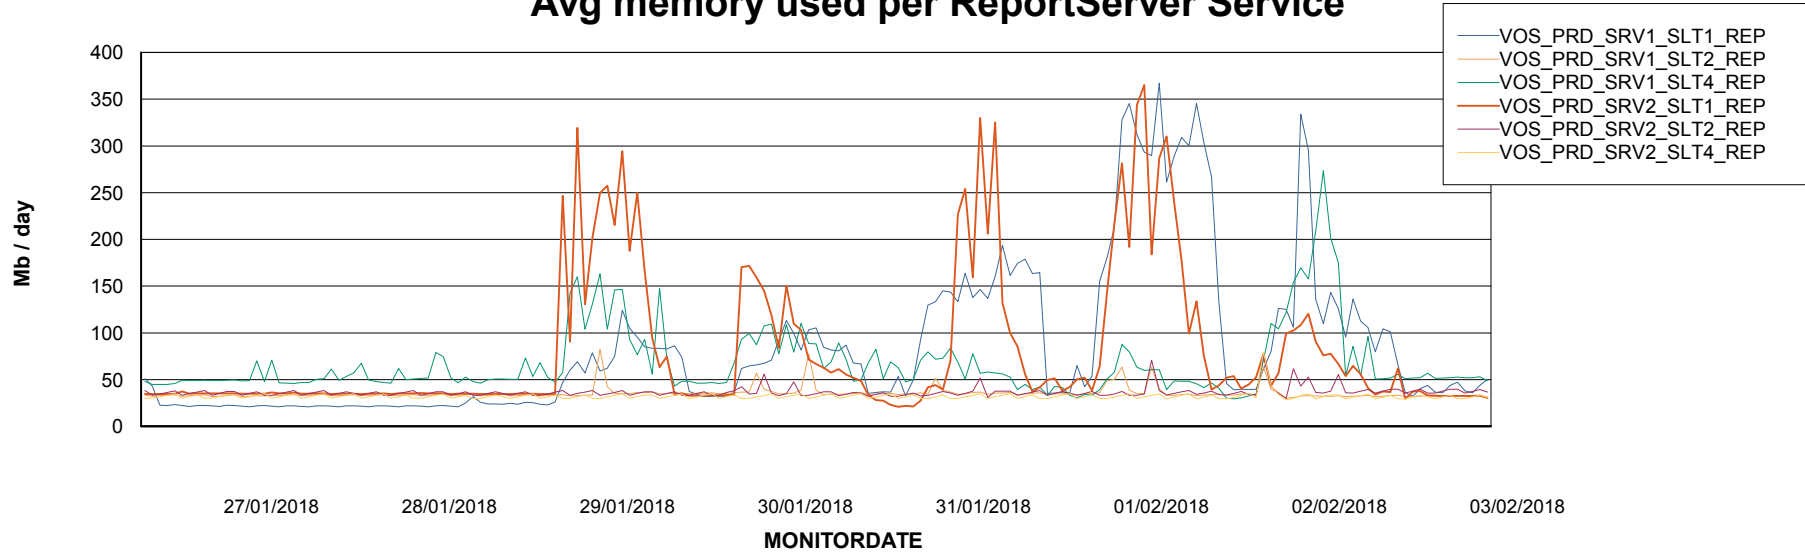

ABSSolute Application ReportServer Services

Avg memory used per ReportServer Service