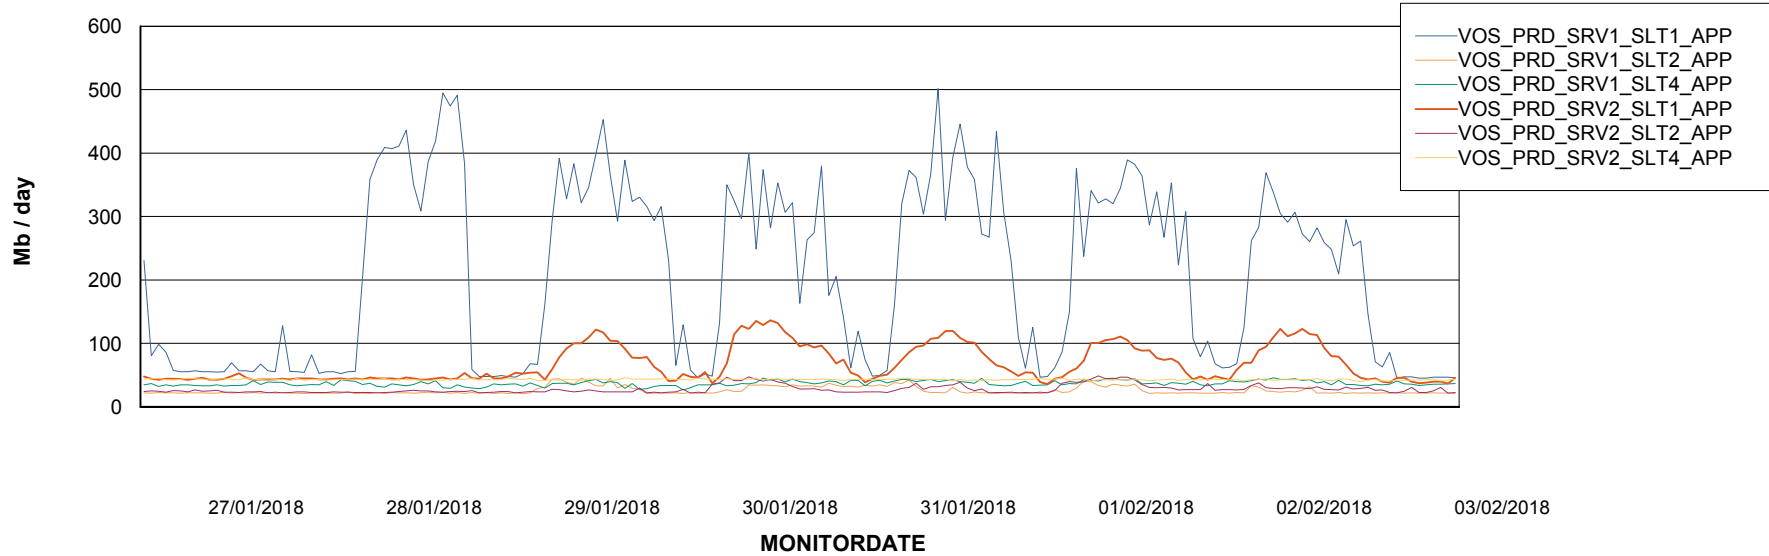

ABSSolute Application Server Services

Avg memory used per ABS Server Service