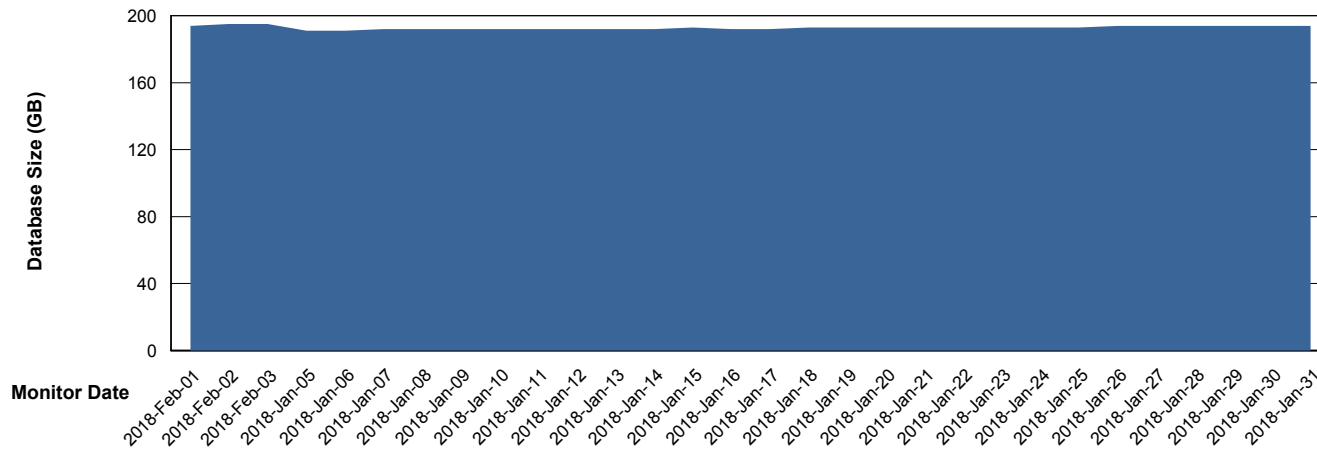

DATABASE SIZE VOSDB_Production

Database growth over last month