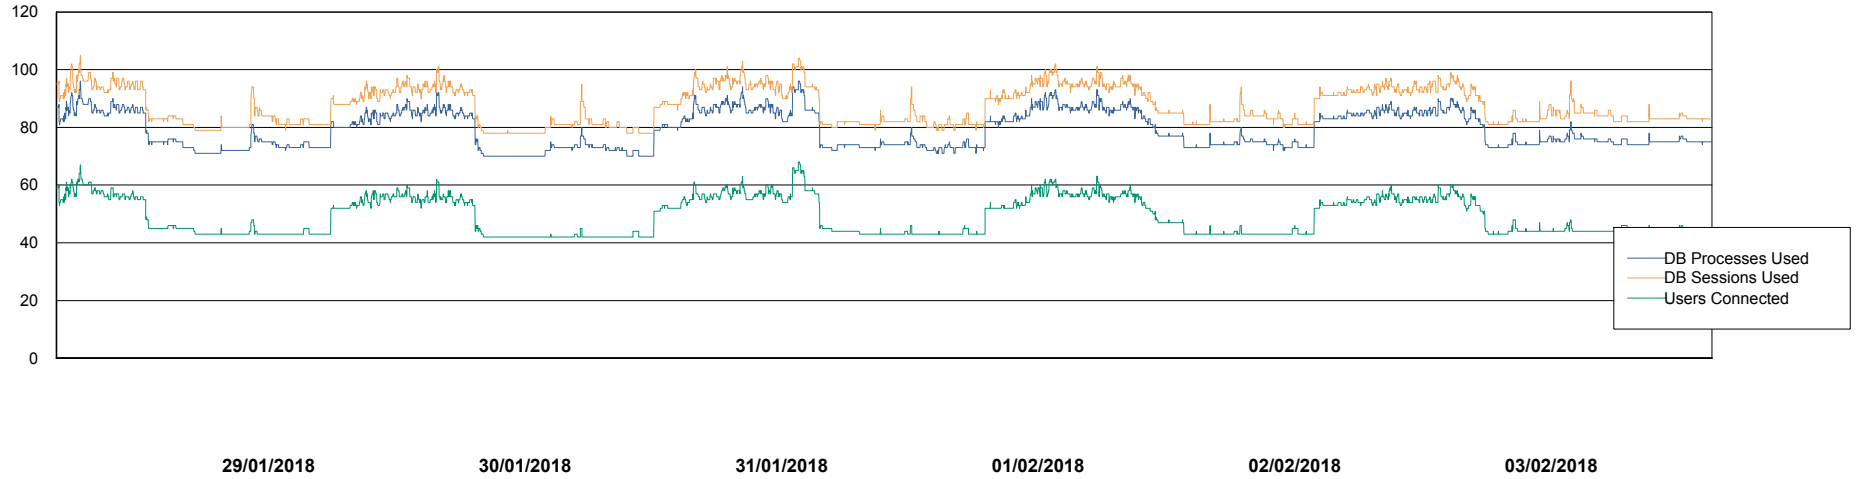

Harddisk Usage VEN_PRD_ORACLE2

	Free disk space on c: (%)	Free disk space on d: (%)	Free disk space on e: (%)
03/02/2018	20	64	39
02/02/2018	20	64	40
01/02/2018	20	64	40
31/01/2018	20	64	40
30/01/2018	20	64	40
29/01/2018	20	64	40
28/01/2018	20	64	40

Weekly SLA Customer Report

Customer VEN_Production
Database ID 35

Database Performance VENDB_Production

DB Processes Max 500
DB Sessions Max 772

Weekly SLA Customer Report

Customer VEN_Production
Database ID 35