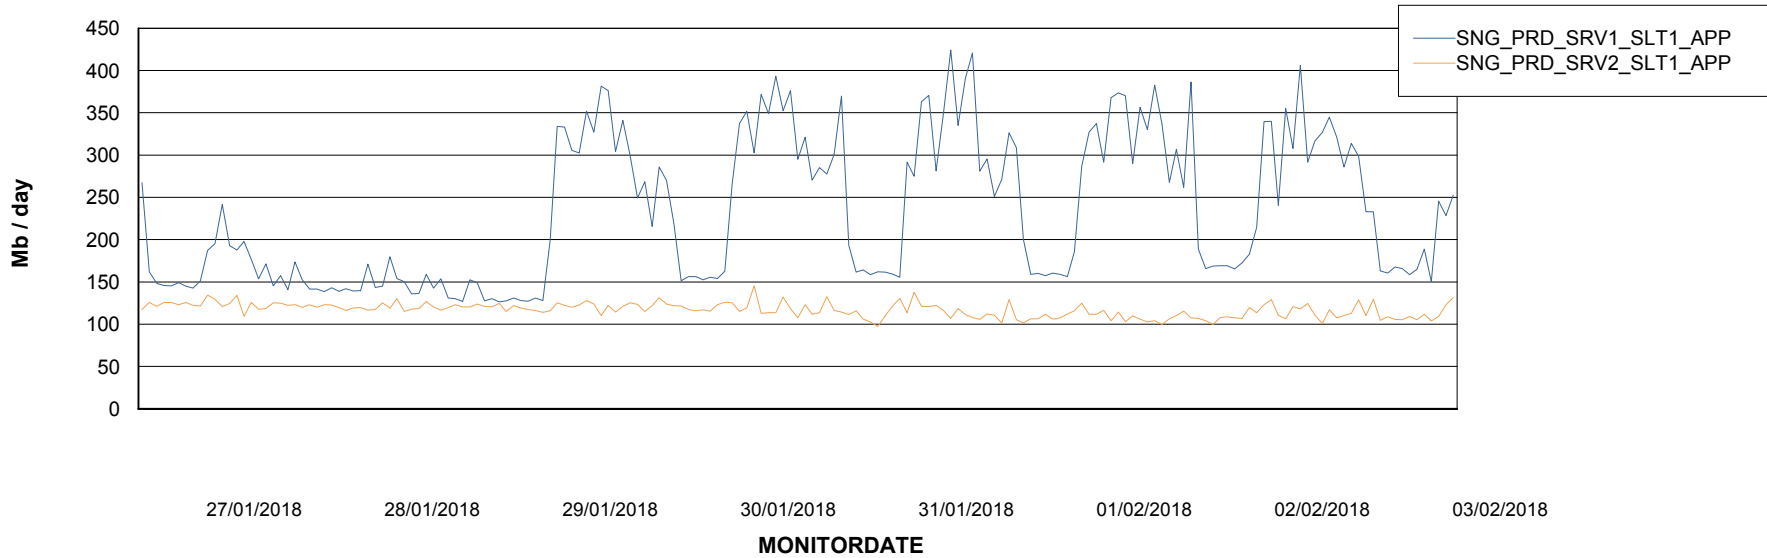

DATABASE SIZE SNGDB_Production

Database growth over last month

Database Tablespace SNGDB_Production

Date	Tablespace Name	Filesize (Gb)	Usedsize (Gb)	Percentage free
03/02/2018	ABSDATA	2	13	19
	INDX	2	36	14
02/02/2018	ABSDATA	2	13	19
	INDX	2	36	14
01/02/2018	ABSDATA	2	13	19
	INDX	2	36	14
31/01/2018	ABSDATA	2	13	19
	INDX	2	36	14
30/01/2018	ABSDATA	2	13	19
	INDX	2	36	14
29/01/2018	ABSDATA	2	12	25
	INDX	2	36	14
28/01/2018	ABSDATA	2	12	25
	INDX	2	35	17

Weekly SLA Customer Report

Customer SNG_Production
Database ID 70

Weekly SLA Customer Report

Customer SNG_Production
Database ID 70

ABSSolute Application Server Services

Avg memory used per ABS Server Service