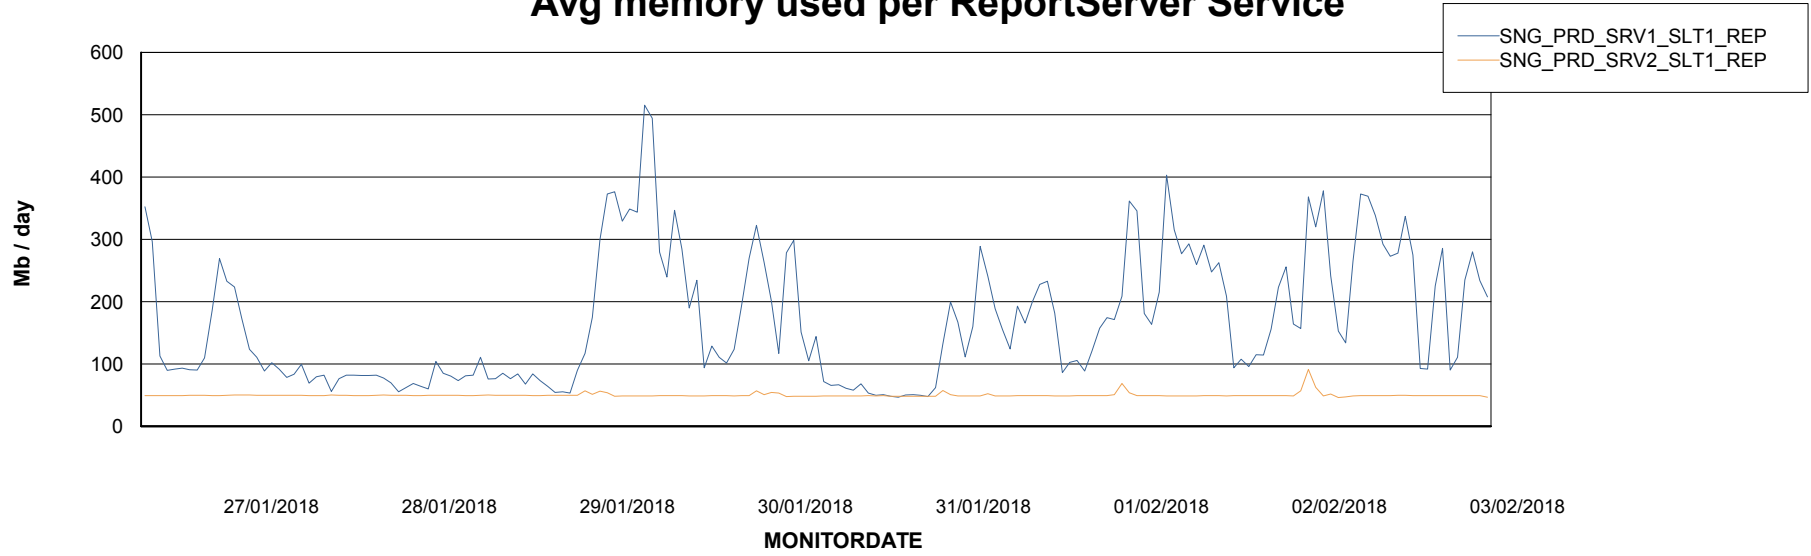

Avg users per day per ABS server

Weekly SLA Customer Report

Customer SNG_Production
Database ID 70

ABSSolute Application ReportServer Services

Avg memory used per ReportServer Service

Weekly SLA Customer Report