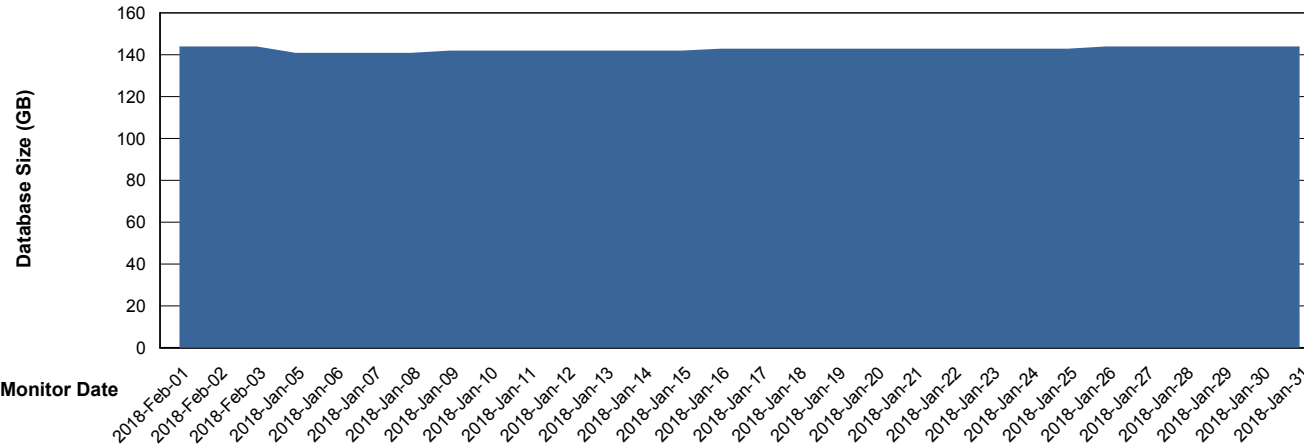

Database Performance PHSDB_Standby

DB Processes Max 500
DB Sessions Max 772

Weekly SLA Customer Report

Customer PHS_Production
 Database ID 47

DATABASE SIZE PHSDB_Production

Database growth over last month

Database Tablespace PHSDB_Production

Date	Tablespace Name	Filesize (Gb)	Usedsize (Gb)	Percentage free
03/02/2018	ABSDATA	2	137	13
	INDX	2	4	33
02/02/2018	ABSDATA	2	137	13
	INDX	2	4	33
01/02/2018	ABSDATA	2	137	13
	INDX	2	4	33
31/01/2018	ABSDATA	2	137	13
	INDX	2	4	33
30/01/2018	ABSDATA	2	137	13
	INDX	2	4	33
29/01/2018	ABSDATA	2	137	13
	INDX	2	4	33
28/01/2018	ABSDATA	2	137	13
	INDX	2	4	33