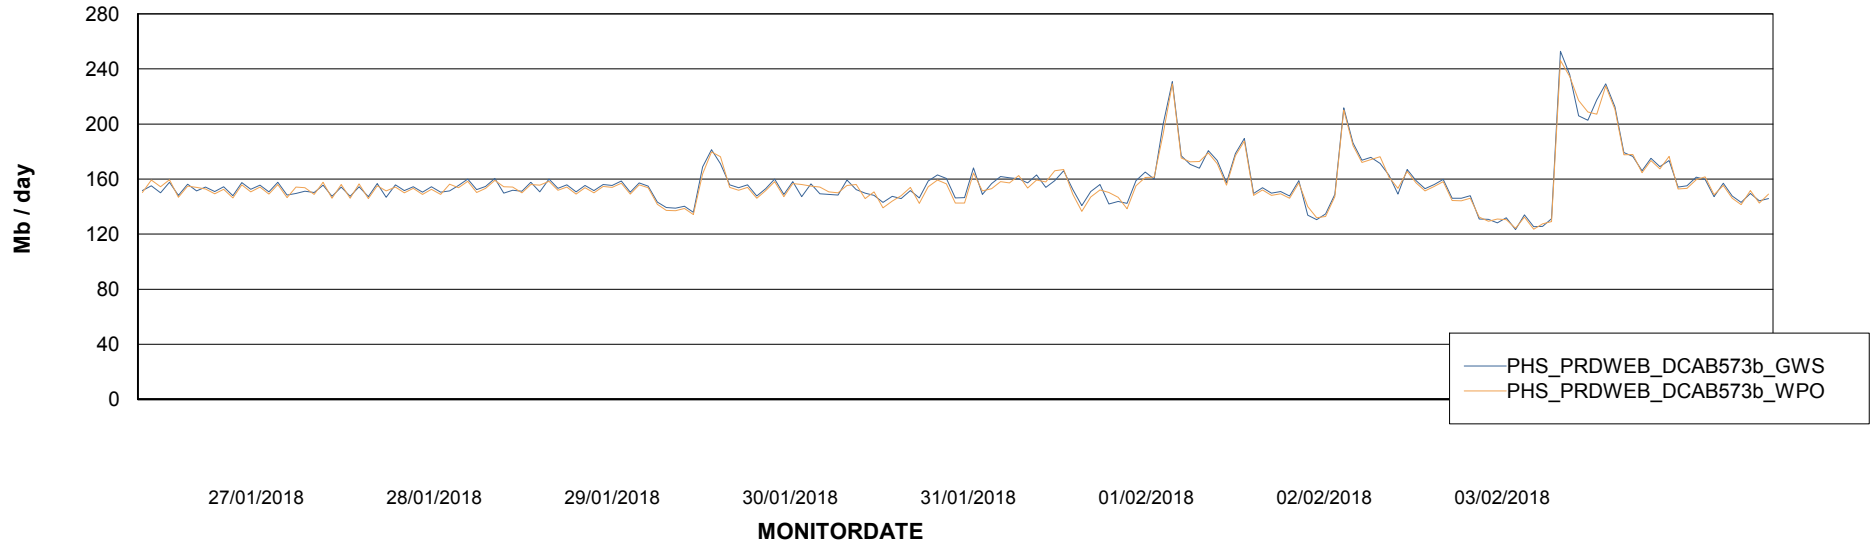

ABSSolute Application ReportServer Services

Avg memory used per ReportServer Service

Weekly SLA Customer Report

Customer PHS_Production
Database ID 47

ABSSolute Web Component Services

Avg memory used per ABS Web component