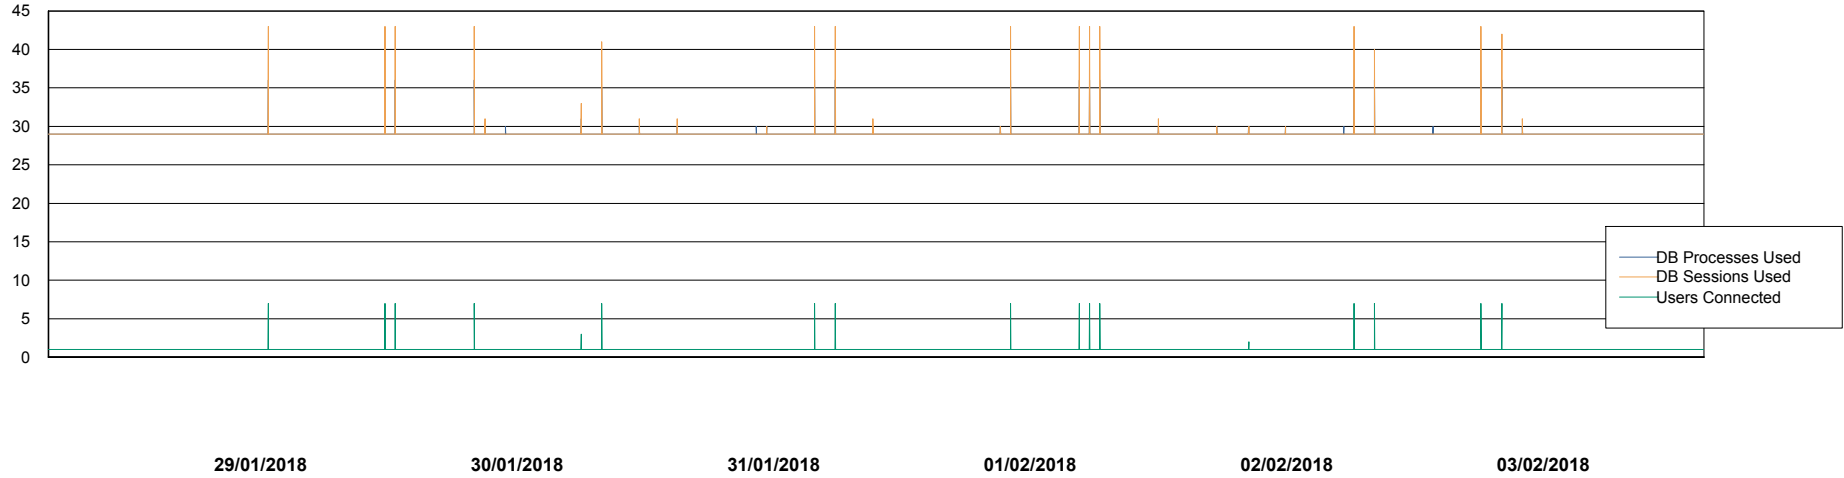

Database Performance PHSDB_Standby

DB Processes Max 500
DB Sessions Max 772