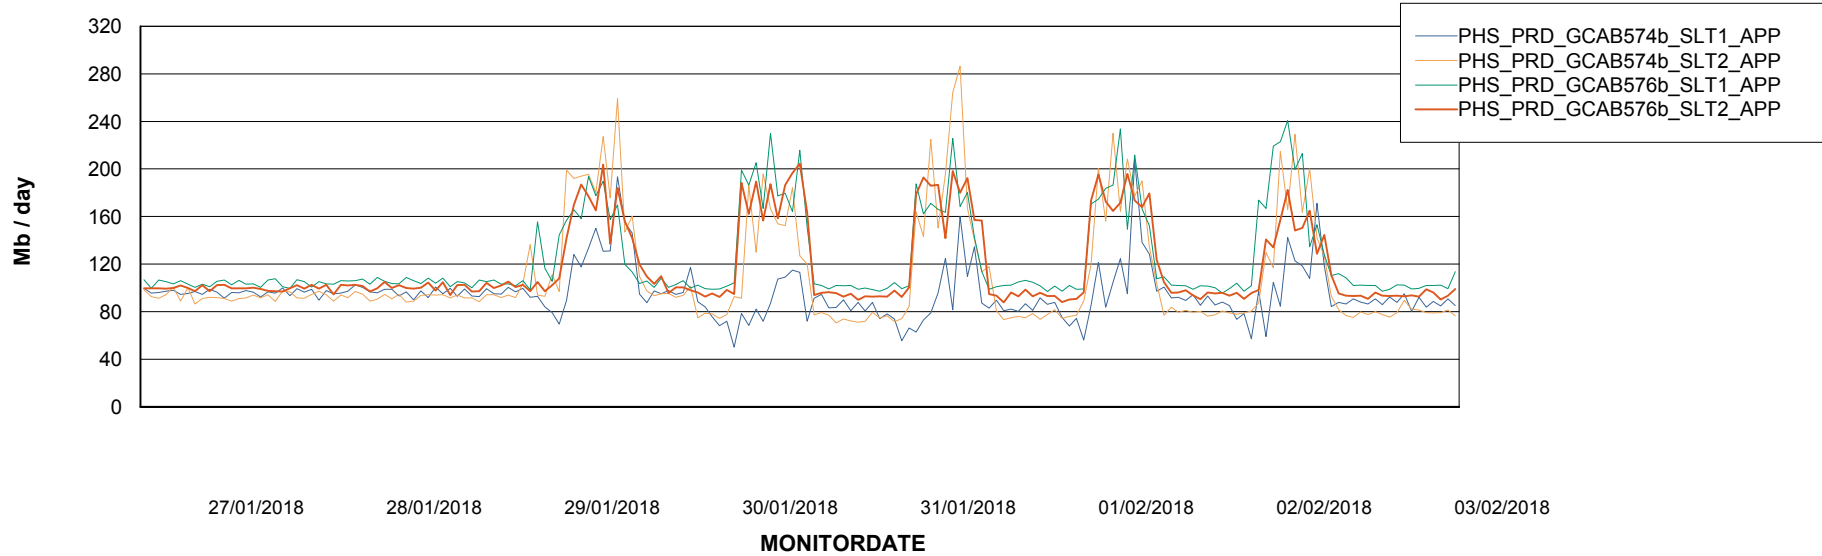

ABSSolute Application Server Services

Avg memory used per ABS Server Service