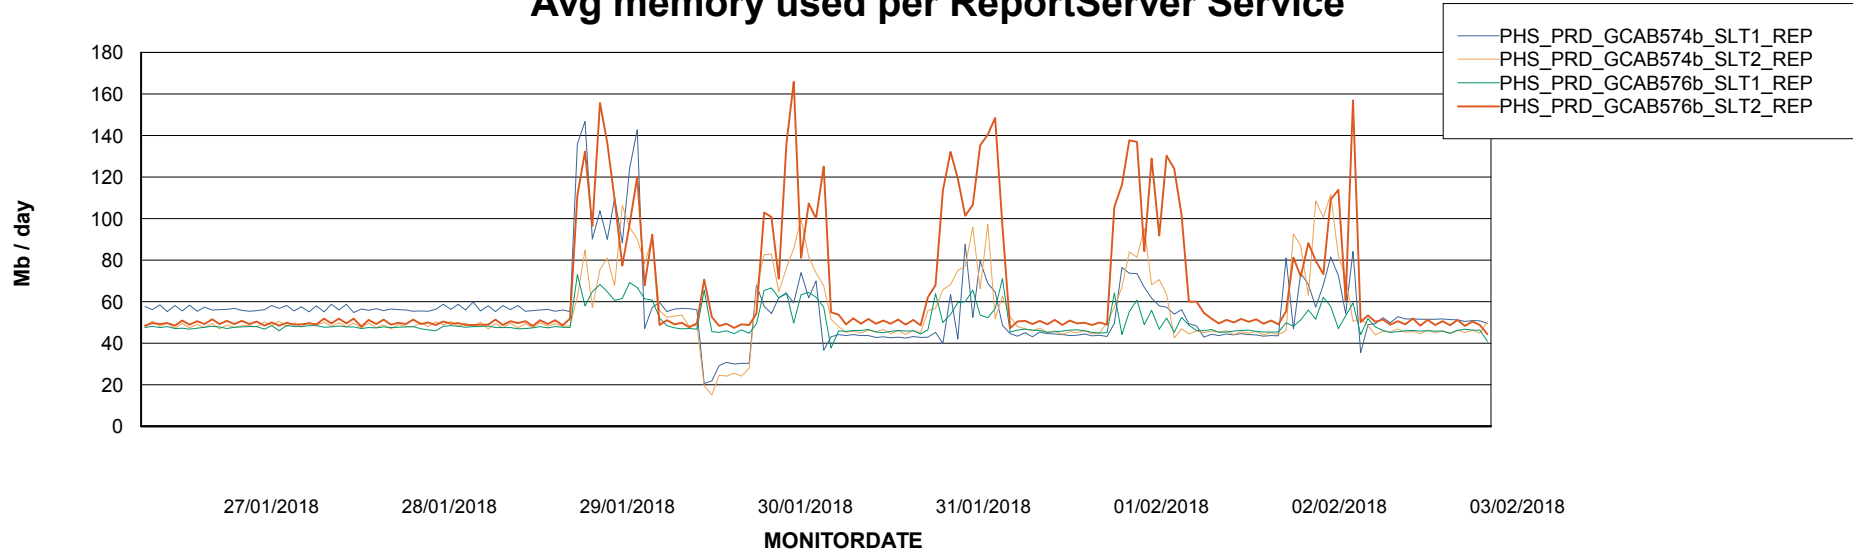

ABSSolute Application ReportServer Services

Avg memory used per ReportServer Service