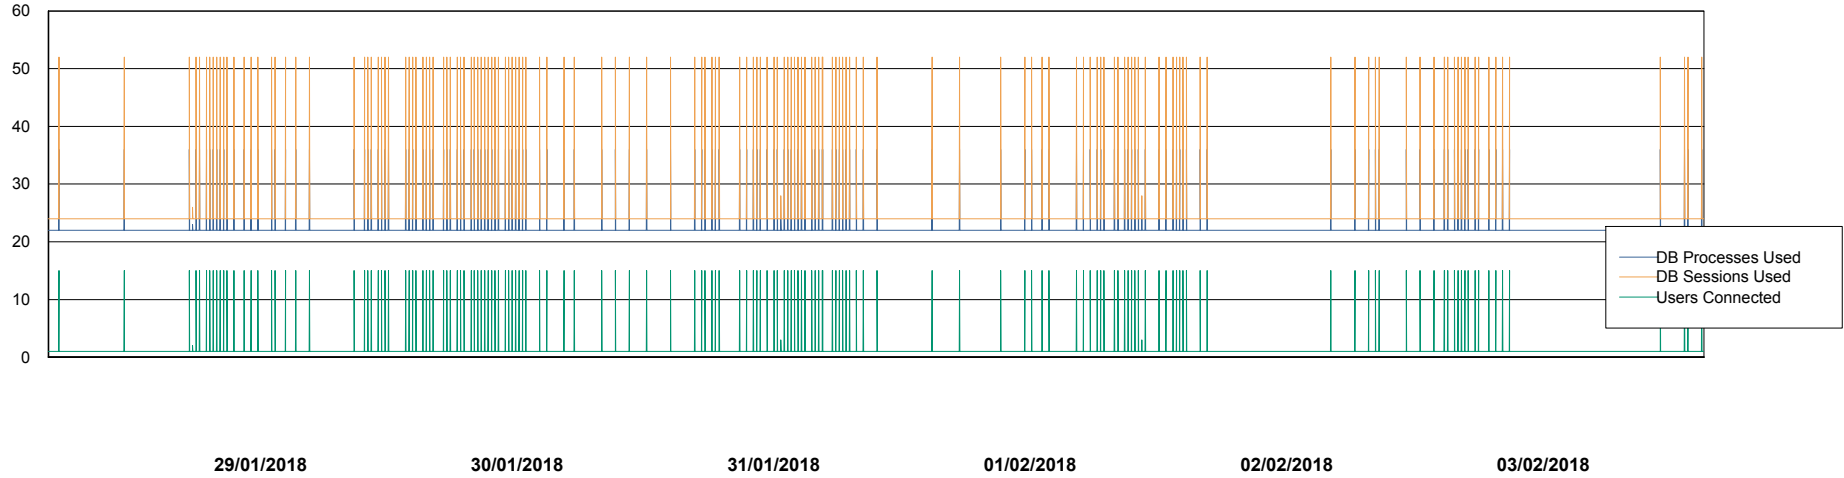

Database Performance PCODB_Standby

DB Processes Max 520
DB Sessions Max 804