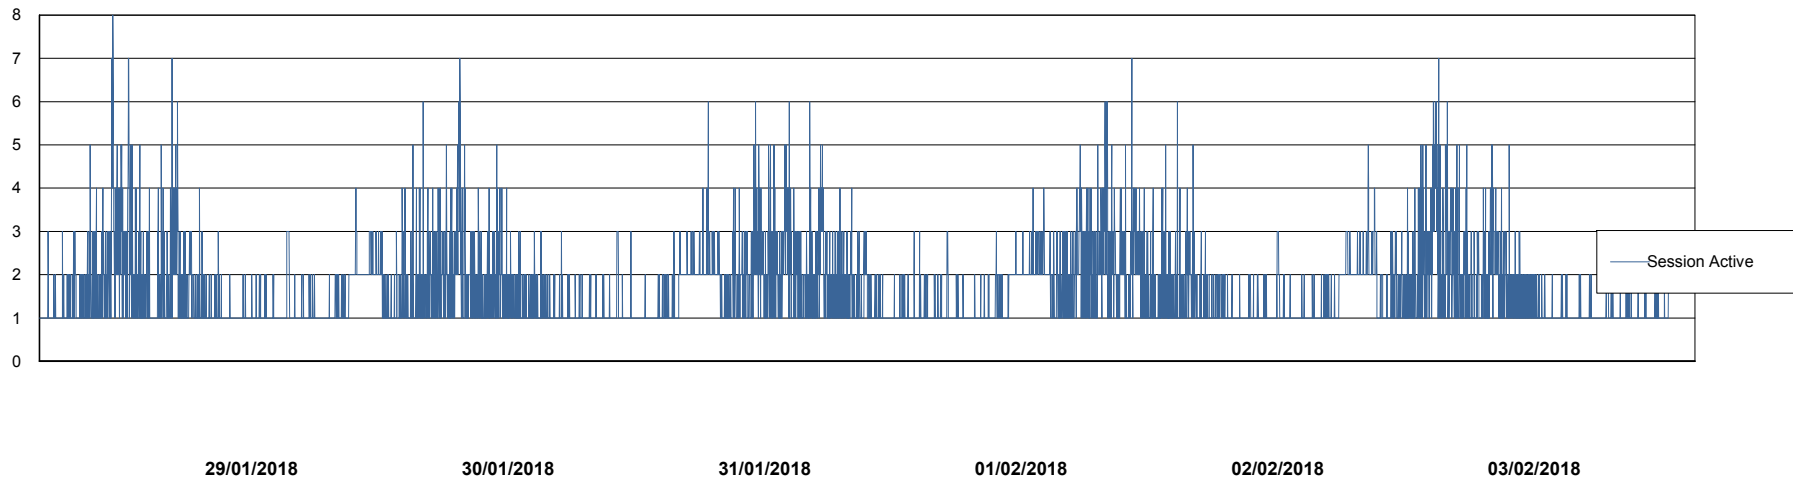

Database Performance PCODB_Production

DB Processes Max 300
DB Sessions Max 480