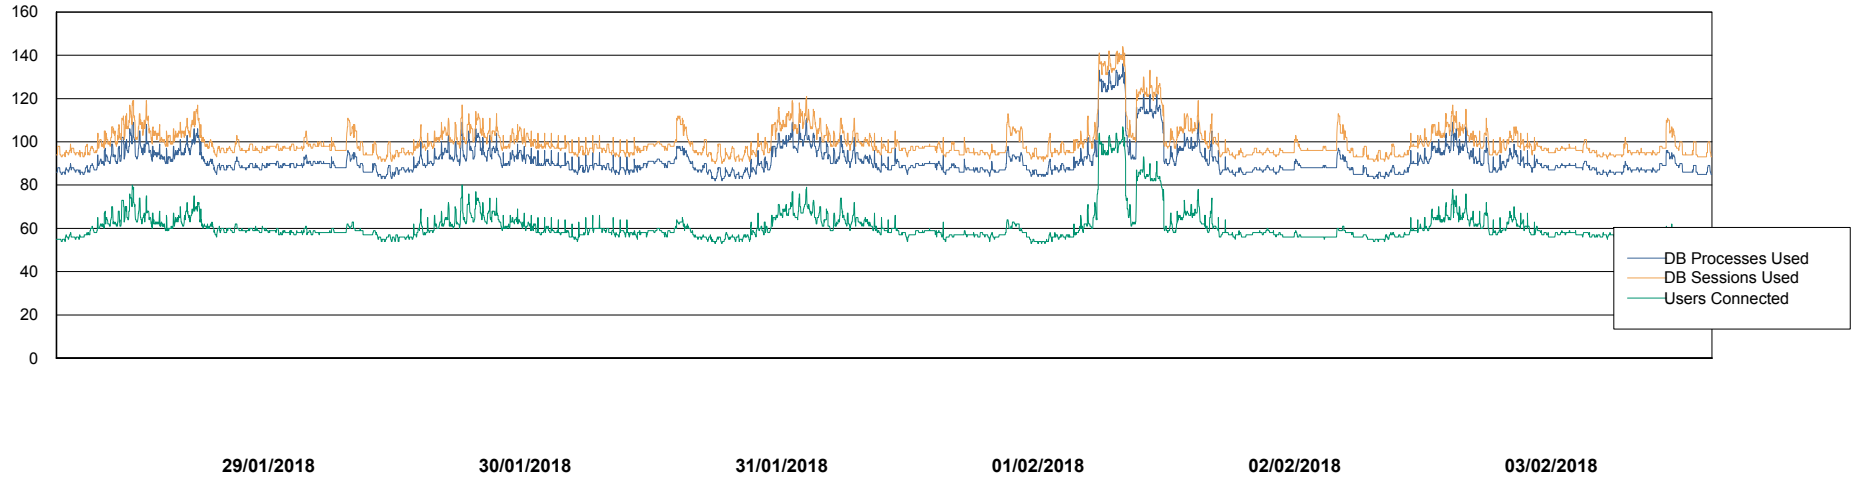

Database Performance PCODB_Production

DB Processes Max 300
DB Sessions Max 480