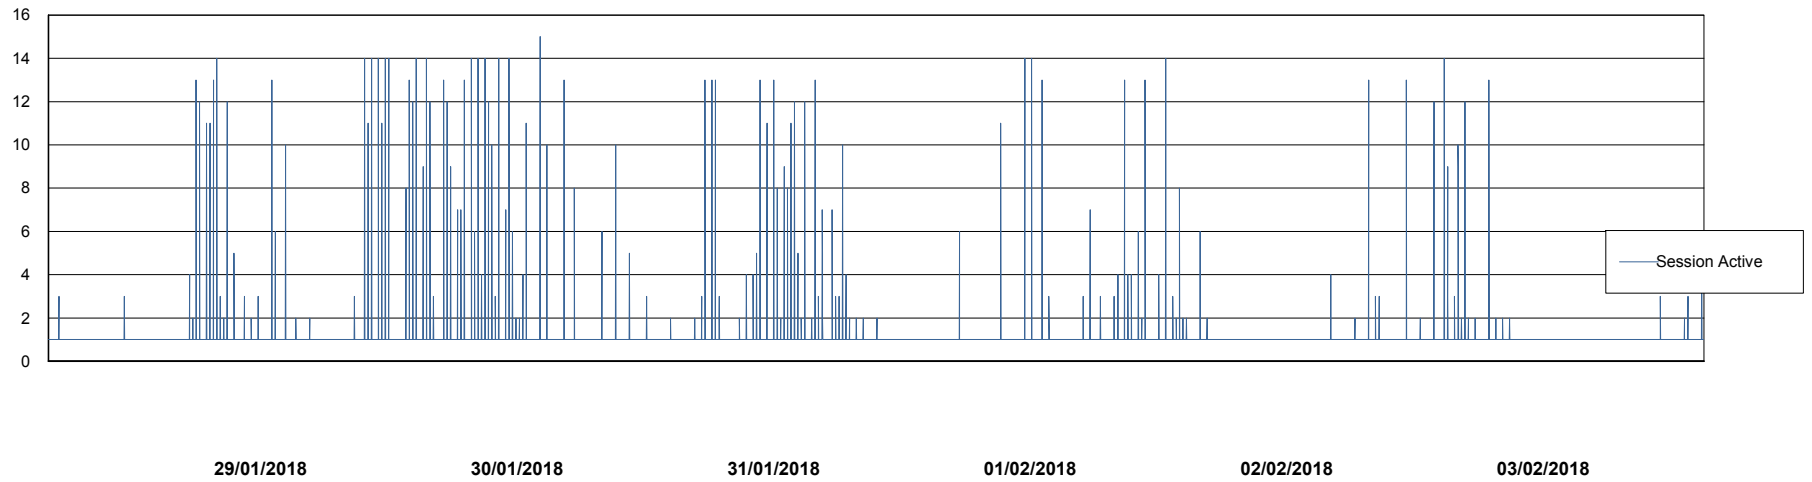

Database Performance PCODB_Standby

DB Processes Max 520
DB Sessions Max 804