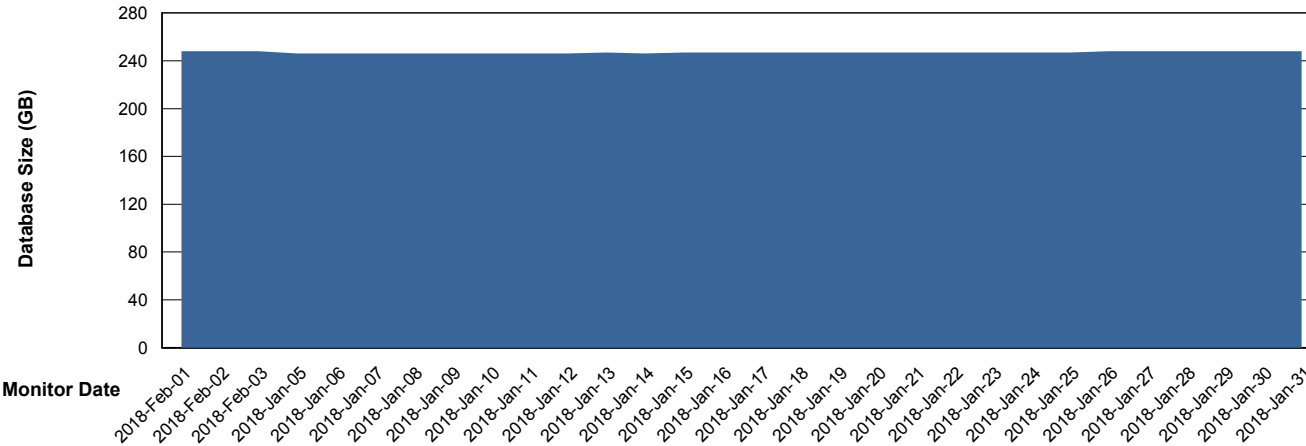

DATABASE SIZE PCODB_Production

Database growth over last month

Database Tablespace PCODB_Production

Date	Tablespace Name	Filesize (Gb)	Usedsize (Gb)	Percentage free
03/02/2018	ABSDATA	2	86	17
	INDX	2	161	14
02/02/2018	ABSDATA	2	86	17
	INDX	2	161	14
01/02/2018	ABSDATA	2	86	17
	INDX	2	160	15
31/01/2018	ABSDATA	2	86	17
	INDX	2	160	15
30/01/2018	ABSDATA	2	86	17
	INDX	2	160	15
29/01/2018	ABSDATA	2	86	17
	INDX	2	160	15
28/01/2018	ABSDATA	2	86	17
	INDX	2	160	15