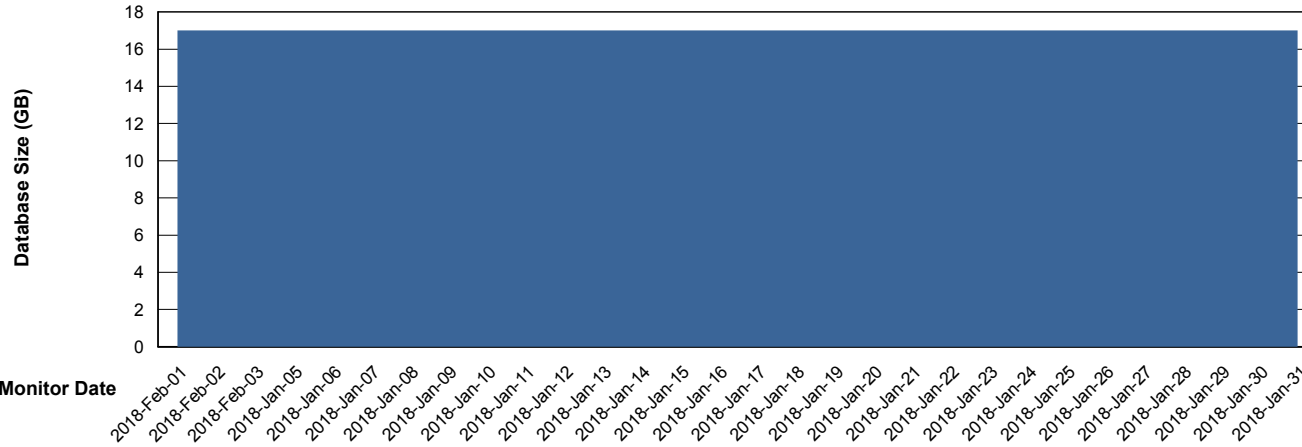

DATABASE SIZE ECLDB_Production

Database growth over last month

Database Tablespace ECLDB_Production

Date	Tablespace Name	Filesize (Gb)	Usedsize (Gb)	Percentage free
03/02/2018	ABSDATA	2	15	25
	INDX	2	0	100
02/02/2018	ABSDATA	2	15	25
	INDX	2	0	100
01/02/2018	ABSDATA	2	15	25
	INDX	2	0	100
31/01/2018	ABSDATA	2	15	25
	INDX	2	0	100
30/01/2018	ABSDATA	2	15	25
	INDX	2	0	100
29/01/2018	ABSDATA	2	15	25
	INDX	2	0	100
28/01/2018	ABSDATA	2	15	25
	INDX	2	0	100