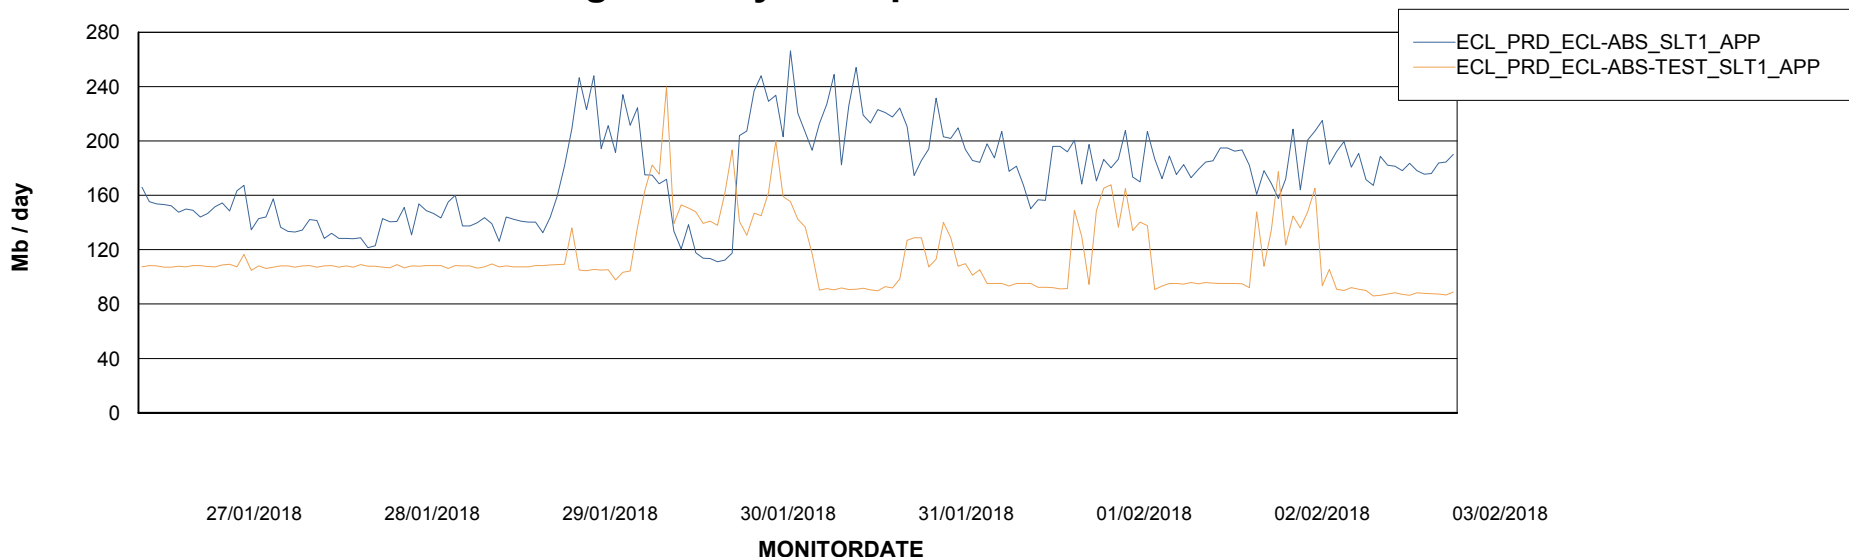

Weekly SLA Customer Report

Customer ECL Production
Database ID 77

Weekly SLA Customer Report

Customer ECL Production
Database ID 77

ABSSolute Application Server Services

Avg memory used per ABS Server Service