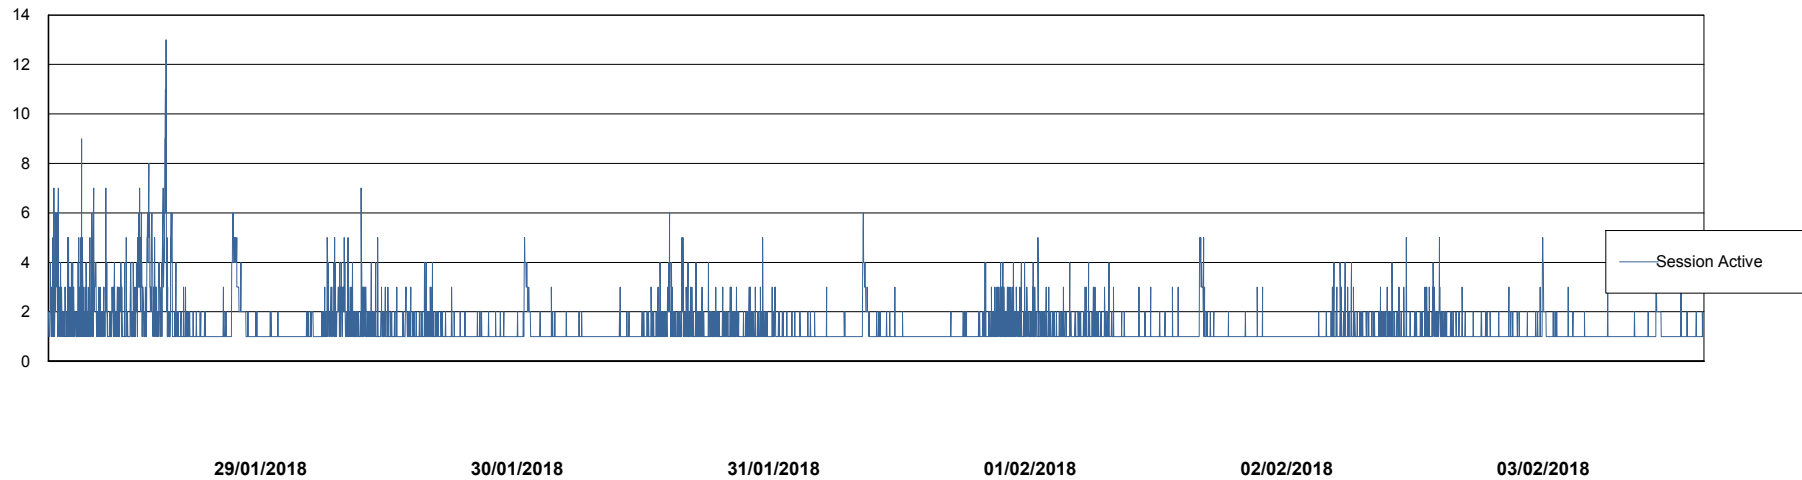

Weekly SLA Customer Report

Customer ECL Production
Database ID 77

Harddisk Usage ECL_PRD_ECL-ABS-WEB

	Free disk space on c: (%)	Total disk space on c: (Gb)	Free disk space on d: (%)	Total disk space on d: (Gb)
03/02/2018	85	127	0	0
02/02/2018	85	127	0	0
01/02/2018	85	127	0	0
31/01/2018	85	127	0	0
30/01/2018	85	127	0	0
29/01/2018	85	127	0	0
28/01/2018	85	127	0	0

Weekly SLA Customer Report

Customer ECL Production
Database ID 77

Database Performance ECLDB_Production

DB Processes Max 300
DB Sessions Max 480

Weekly SLA Customer Report

Customer ECL Production
 Database ID 77