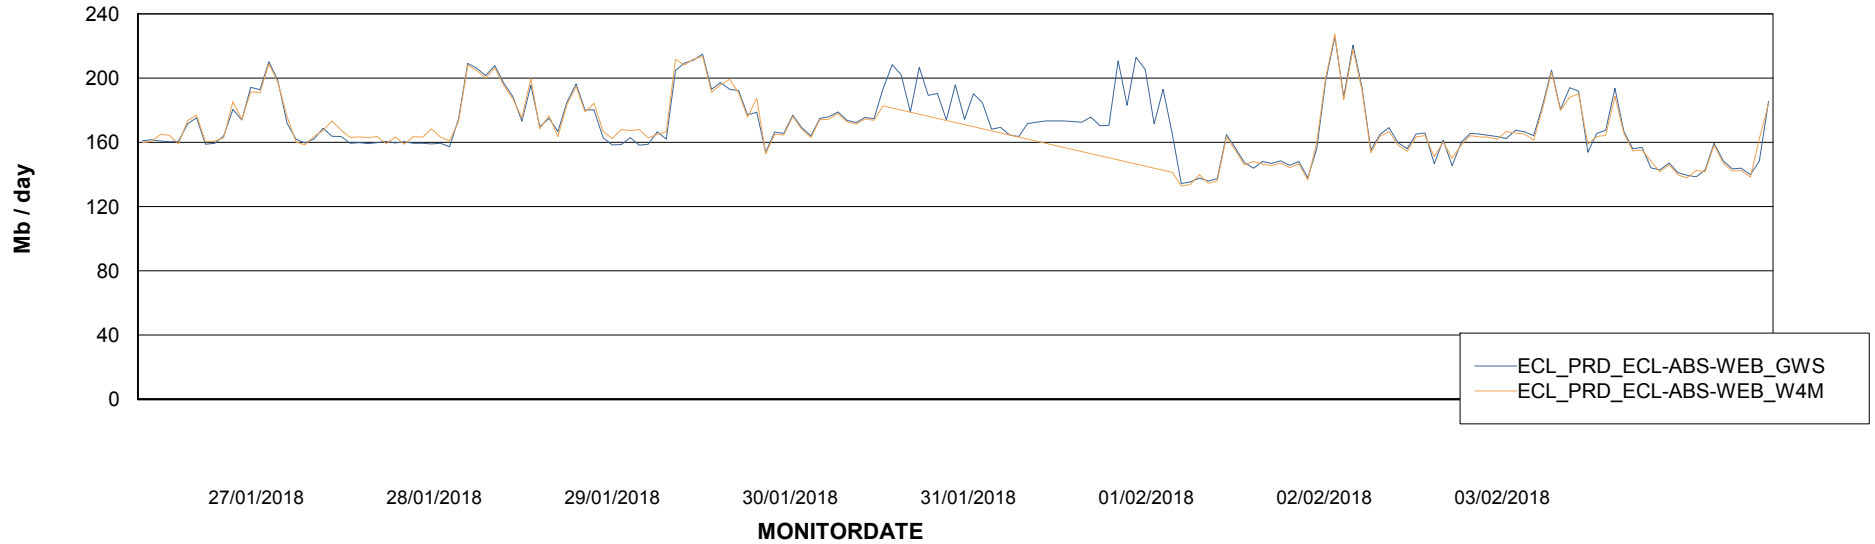

ABSSolute Web Component Services

Avg memory used per ABS Web component