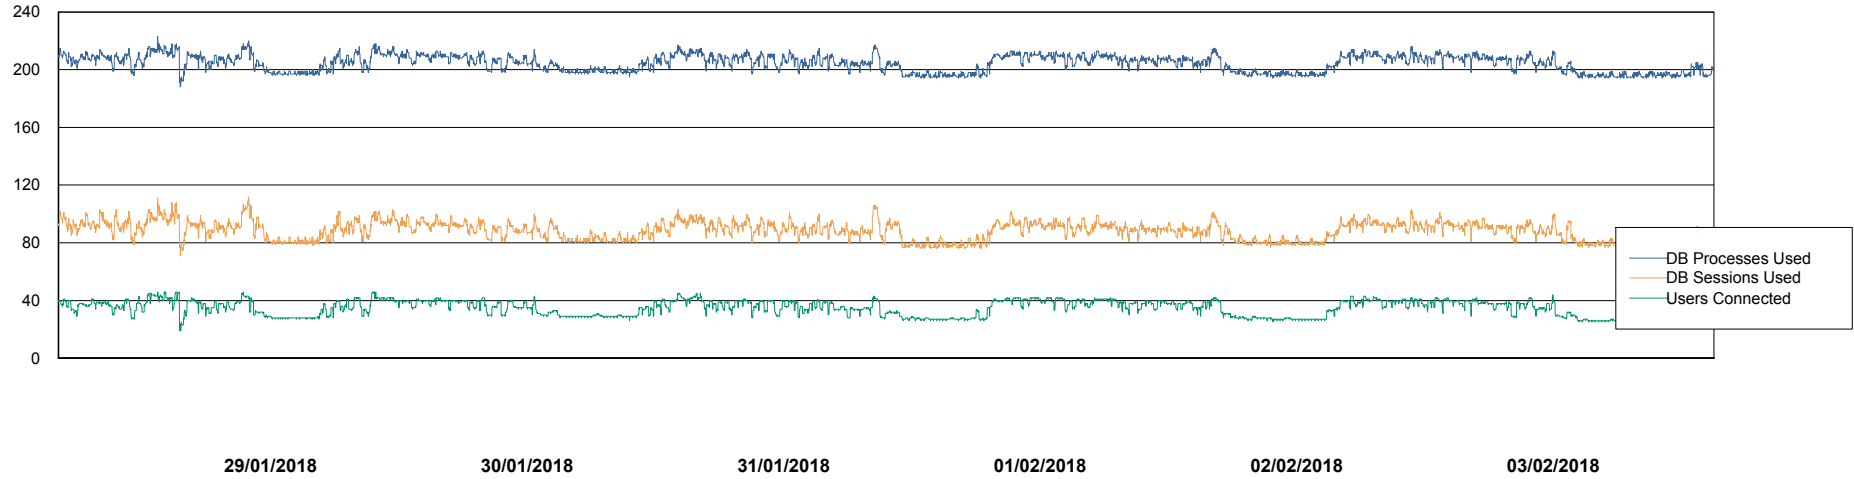

Weekly SLA Customer Report

Customer ECL Production
Database ID 77

Harddisk Usage ECL_PRD_ECL-ABS-WEB

	Free disk space on c: (%)	Total disk space on c: (Gb)	Free disk space on d: (%)	Total disk space on d: (Gb)
03/02/2018	85	127	0	0
02/02/2018	85	127	0	0
01/02/2018	85	127	0	0
31/01/2018	85	127	0	0
30/01/2018	85	127	0	0
29/01/2018	85	127	0	0
28/01/2018	85	127	0	0

Weekly SLA Customer Report

Customer ECL Production
Database ID 77

Database Performance ECLDB_Production

DB Processes Max 300
DB Sessions Max 480

Weekly SLA Customer Report

Customer ECL Production
 Database ID 77