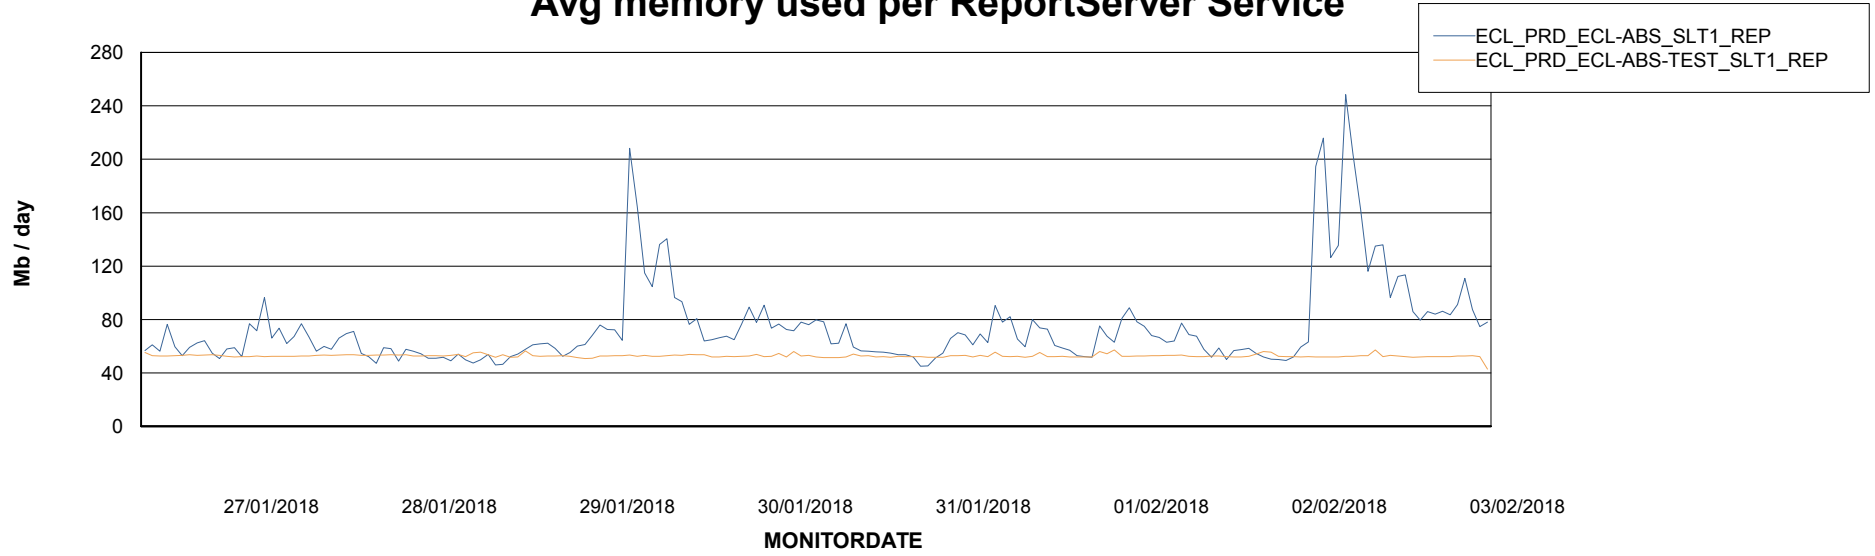

Avg users per day per ABS server

Weekly SLA Customer Report

Customer ECL Production
Database ID 77

ABSSolute Application ReportServer Services

Avg memory used per ReportServer Service

Weekly SLA Customer Report