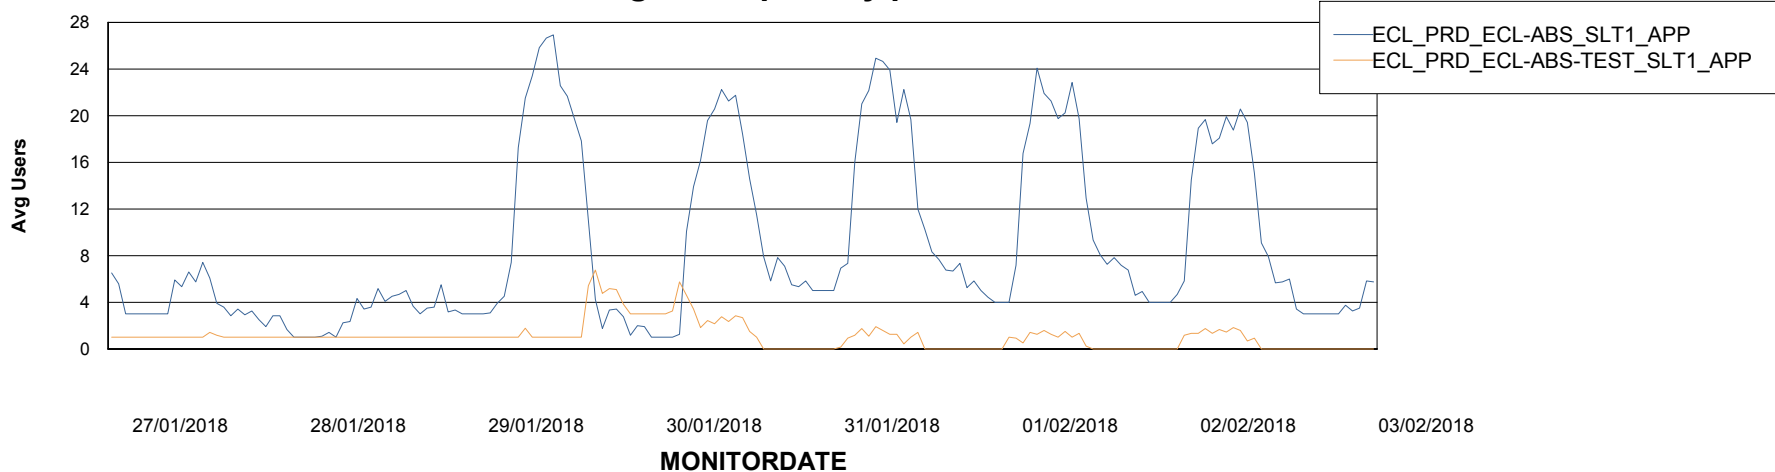

Avg users per day per ABS server