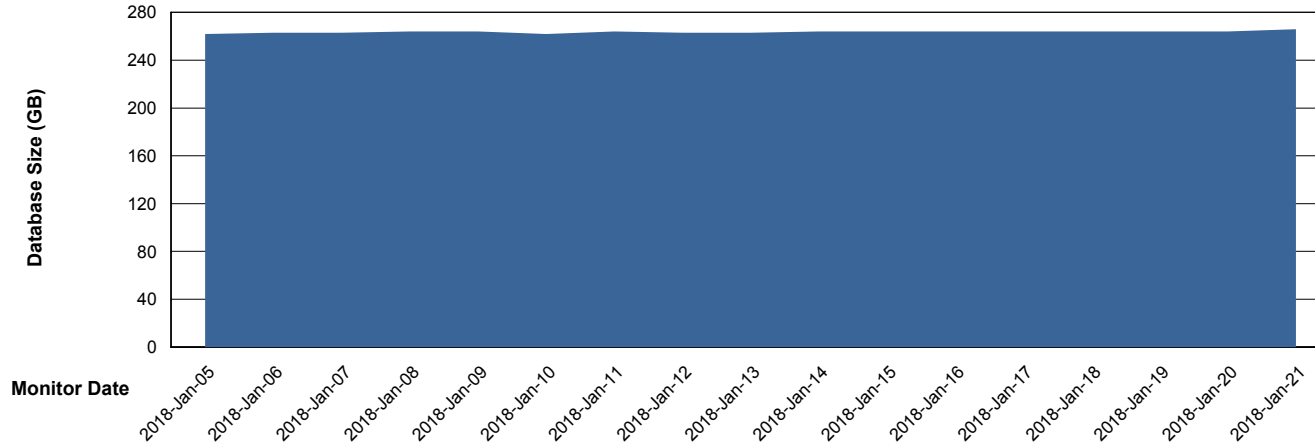

Weekly SLA Customer Report

Customer CSC_Production
Database ID 50

Harddisk Usage CSC_PRD_WEBSRV

| 03/02/2018 | 43 |
|------------|----|
| 02/02/2018 | 43 |
| 01/02/2018 | 43 |
| 31/01/2018 | 43 |
| 30/01/2018 | 43 |
| 29/01/2018 | 43 |
| 28/01/2018 | 43 |

Weekly SLA Customer Report

Customer CSC_Production
Database ID 50

DATABASE SIZE CSCDB_Primary

Database growth over last month

Weekly SLA Customer Report

Customer CSC_Production
Database ID 50

Standby Database Health CSC_Production