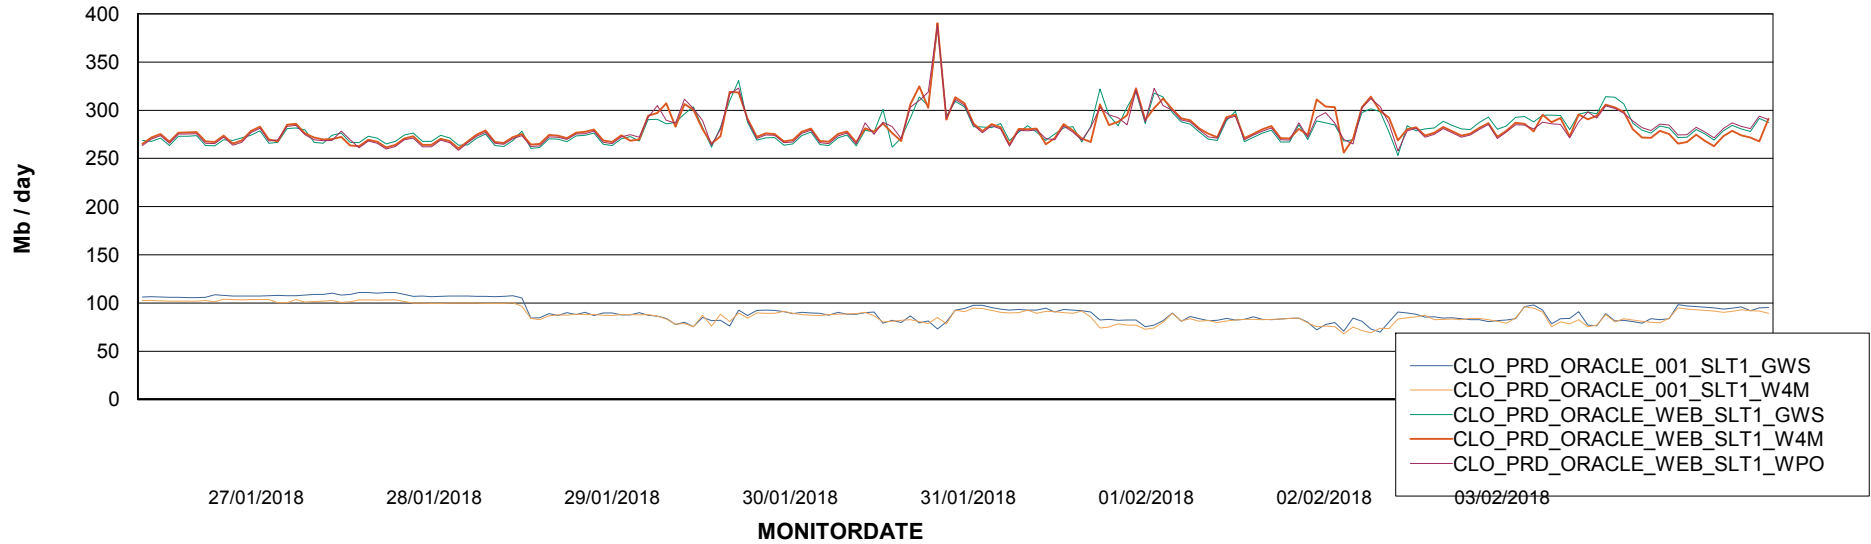

ABSolute Web Component Services

Avg memory used per ABS Web component