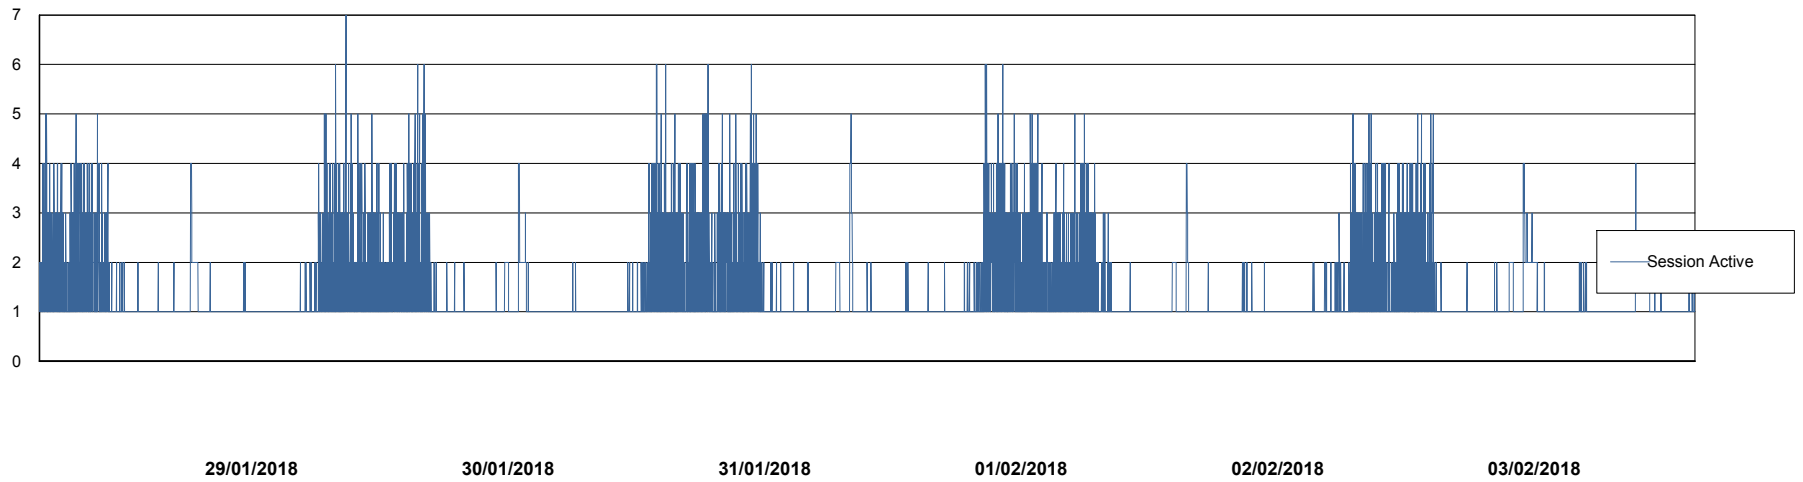

Database Performance CLODB_Production

DB Processes Max 500
DB Sessions Max 792