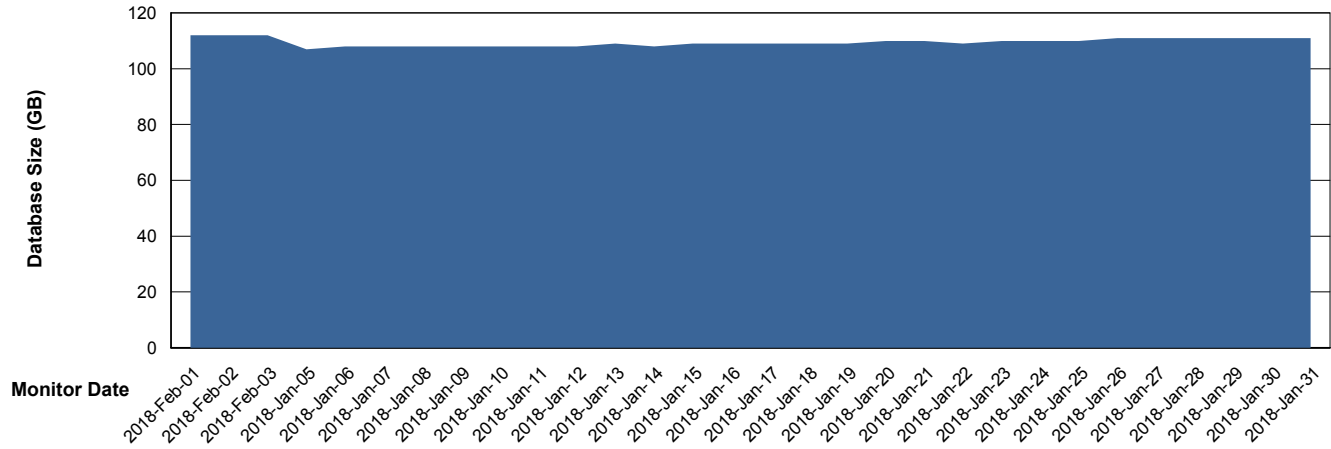

DATABASE SIZE CLODB_Production

Database growth over last month