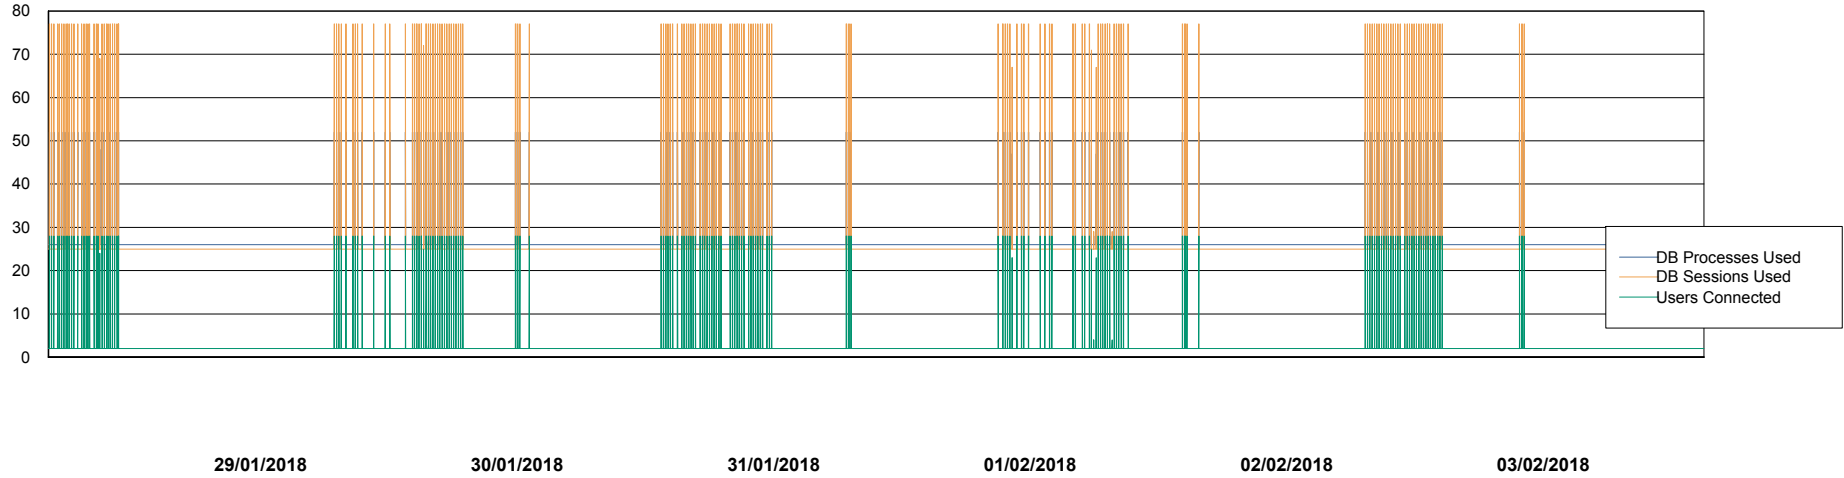

Database Performance CLODB_Standby

DB Processes Max 500
DB Sessions Max 792