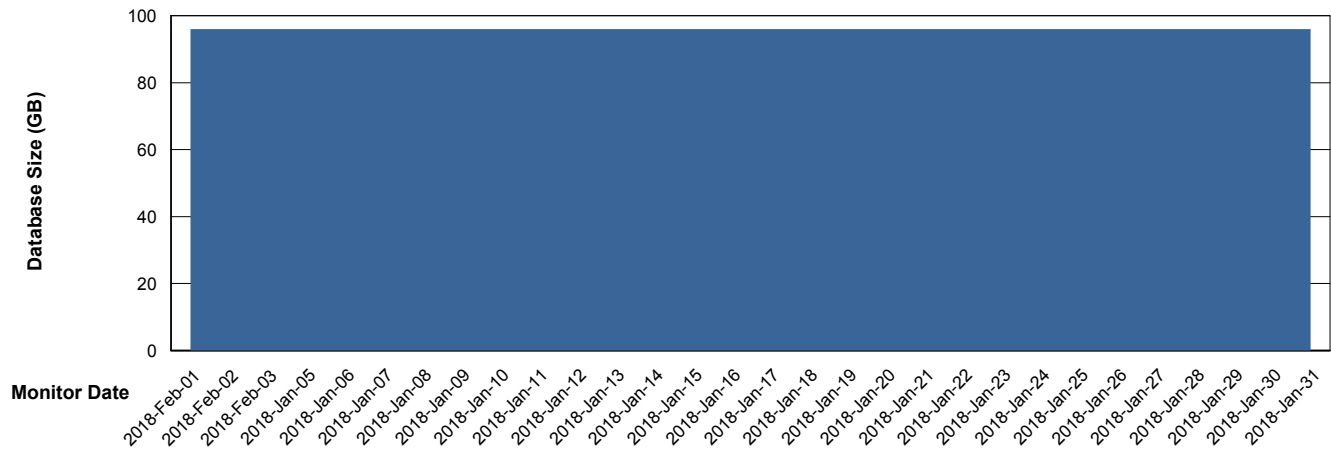

Weekly SLA Customer Report

Customer CLO Production
Database ID 38

DATABASE SIZE CLODB_Production

Database growth over last month

DATABASE SIZE CLODB_Test

Database growth over last month

Weekly SLA Customer Report