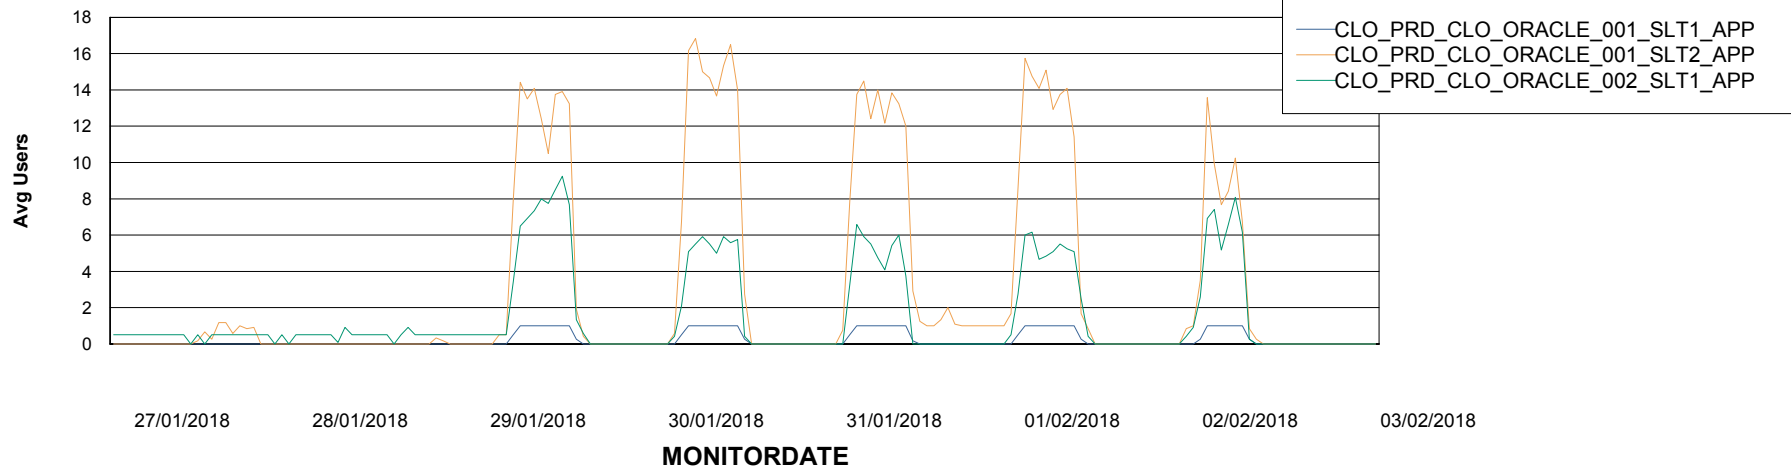

Avg users per day per ABS server