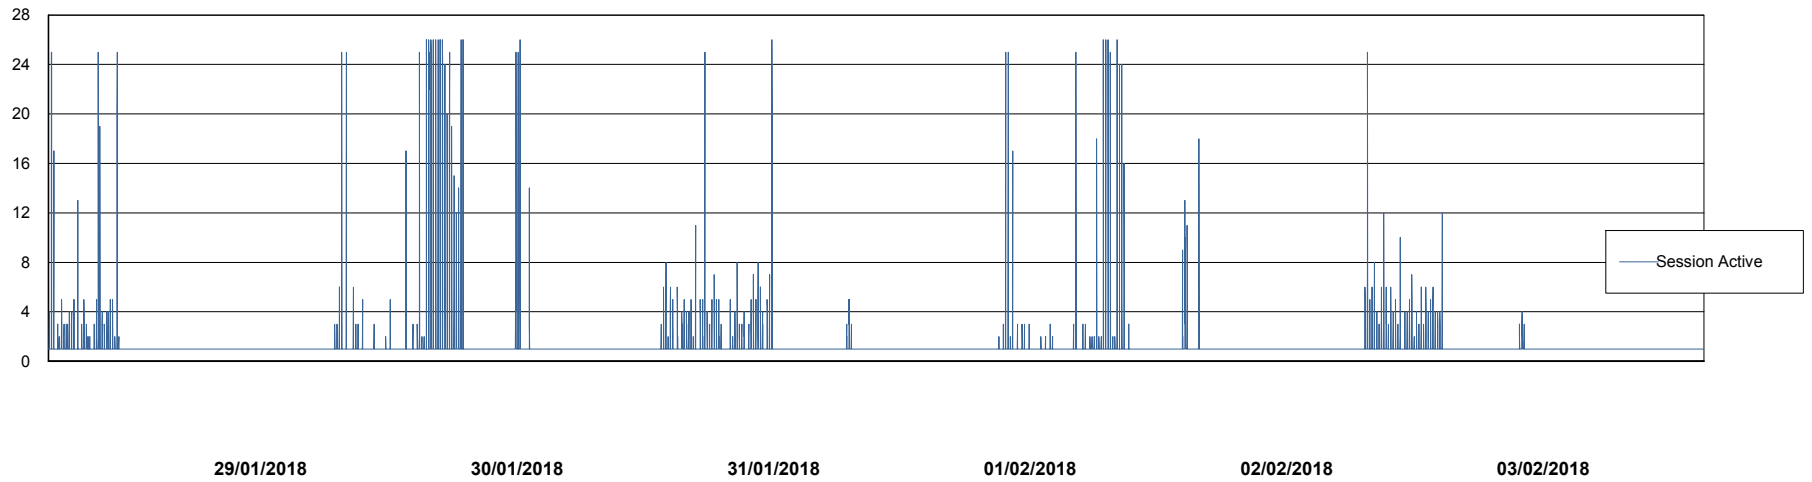

Database Performance CLODB_Standby

DB Processes Max 500
DB Sessions Max 792