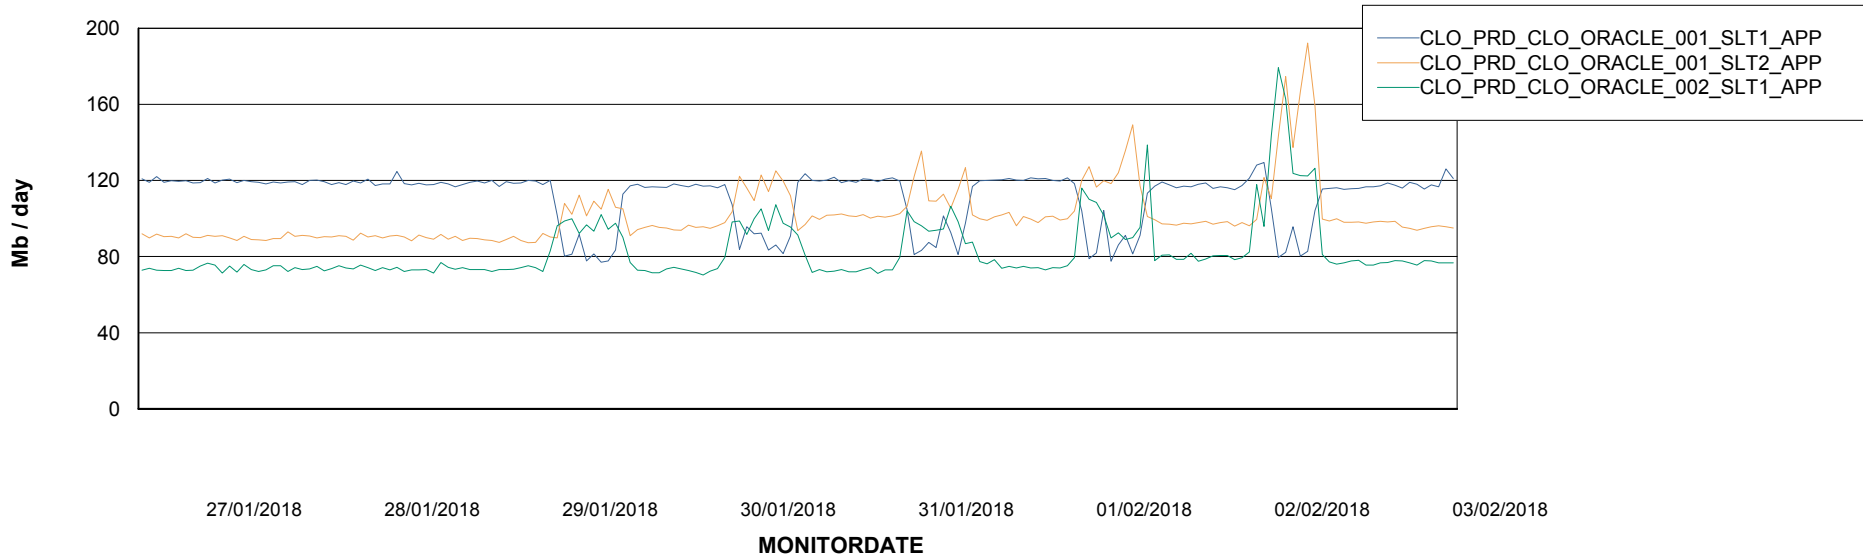

ABSSolute Application Server Services

Avg memory used per ABS Server Service