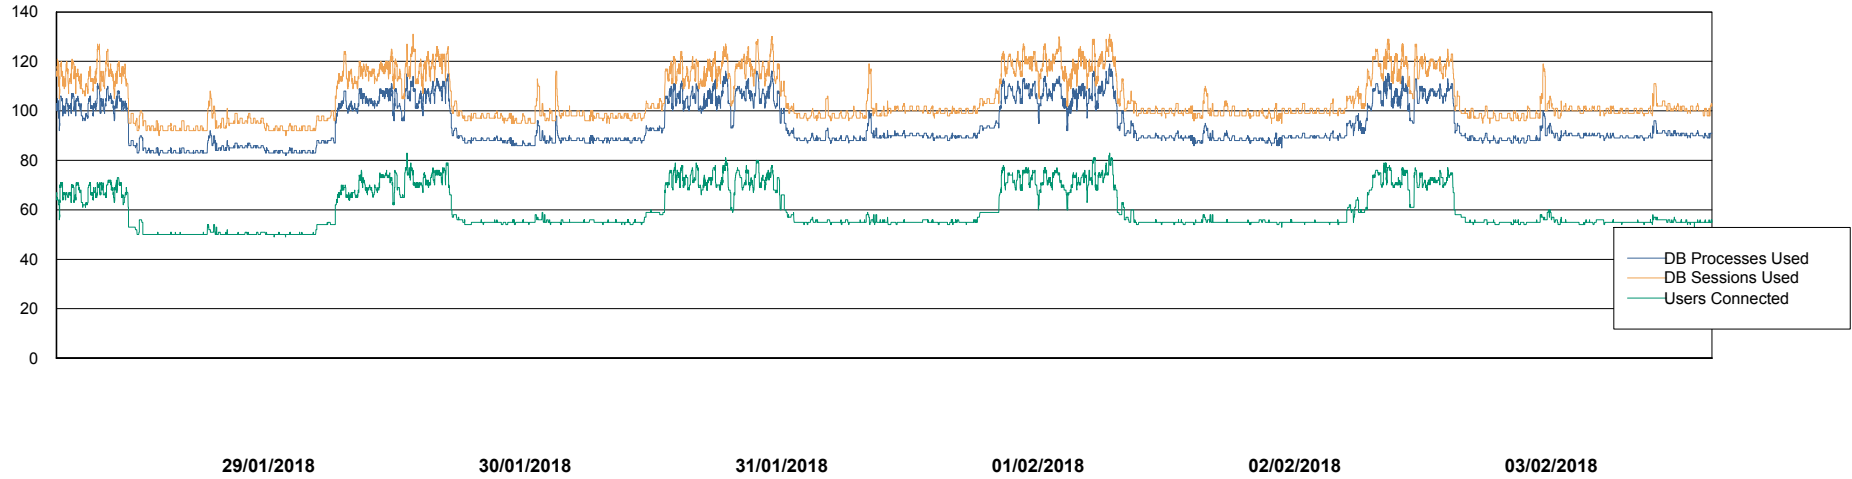

Database Performance CLODB_Production

DB Processes Max 500
DB Sessions Max 792