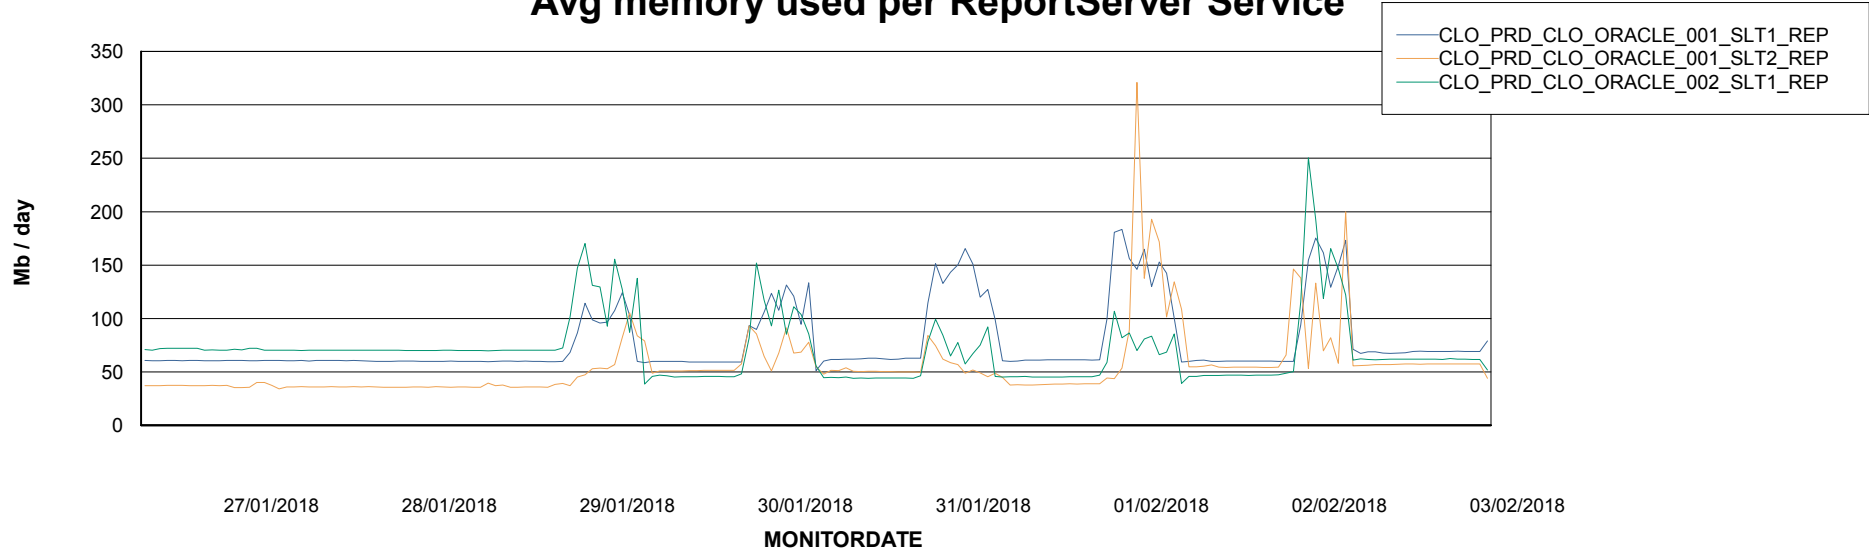

Avg memory used per ABS Server Service

Avg users per day per ABS server

Weekly SLA Customer Report

Customer CLO Production
Database ID 38

ABSSolute Application ReportServer Services

Avg memory used per ReportServer Service