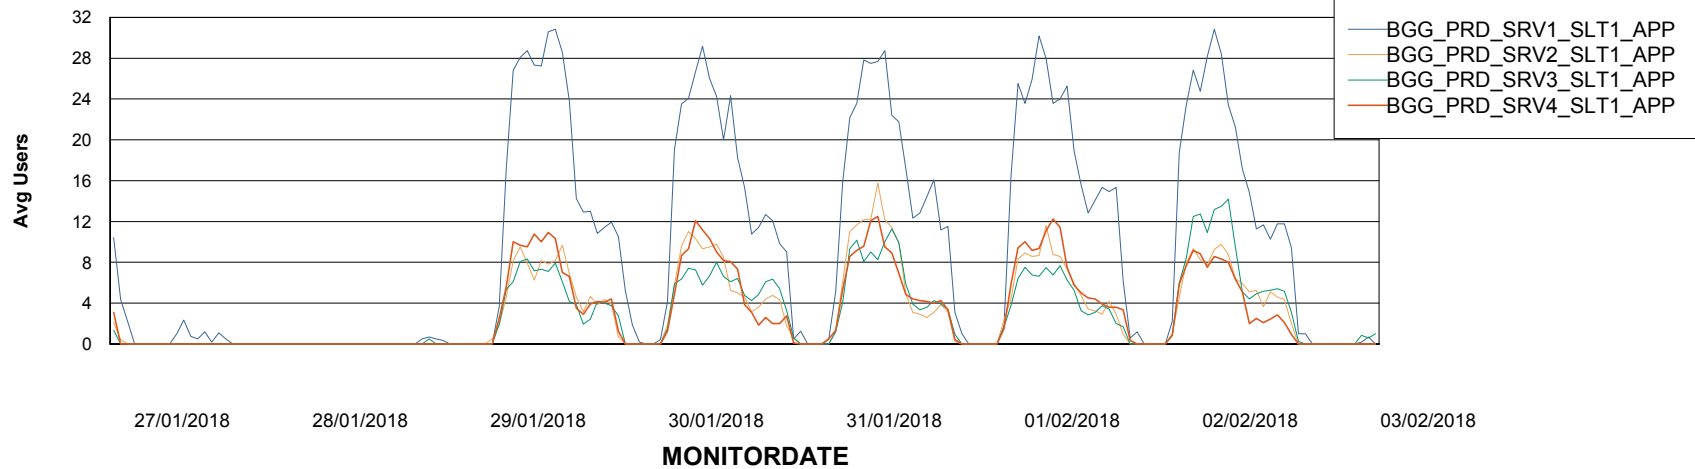

Avg users per day per ABS server