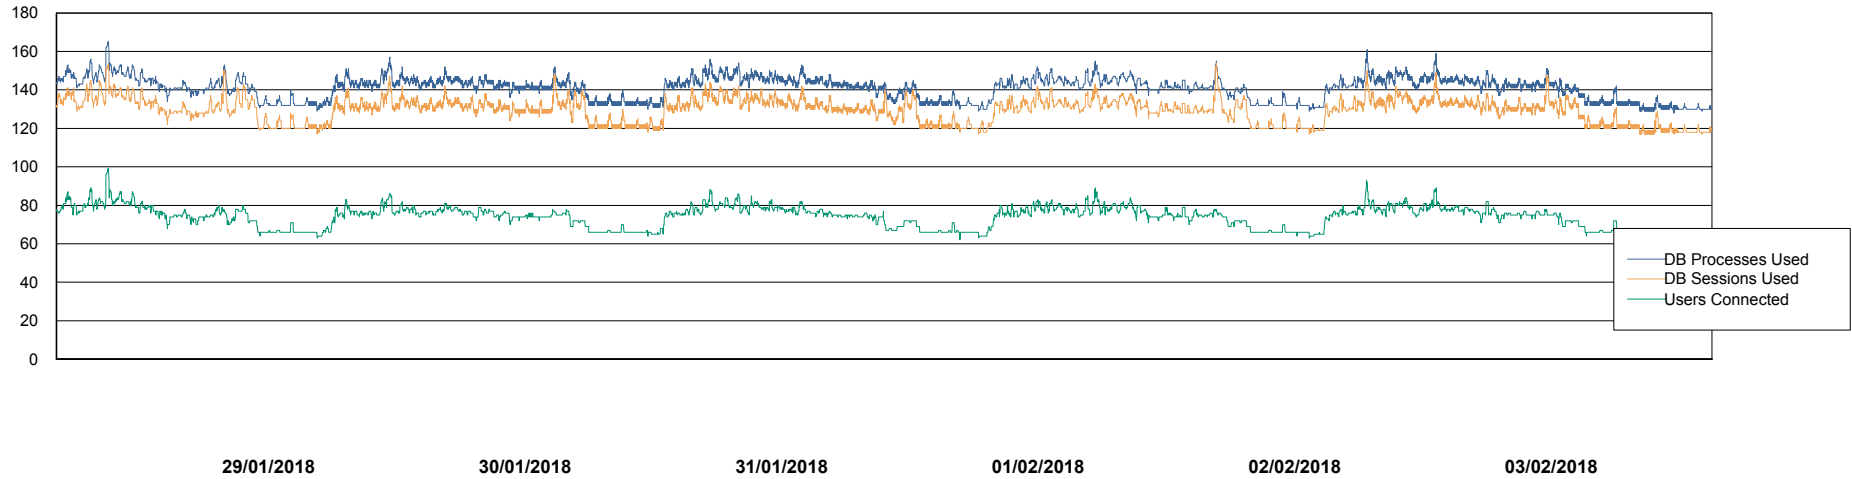

Weekly SLA Customer Report

Customer BGG_Production
Database ID 58

Database Performance BGGDB_BI

Weekly SLA Customer Report

Customer BGG_Production
Database ID 58

Database Performance BGGDB_Production

Weekly SLA Customer Report