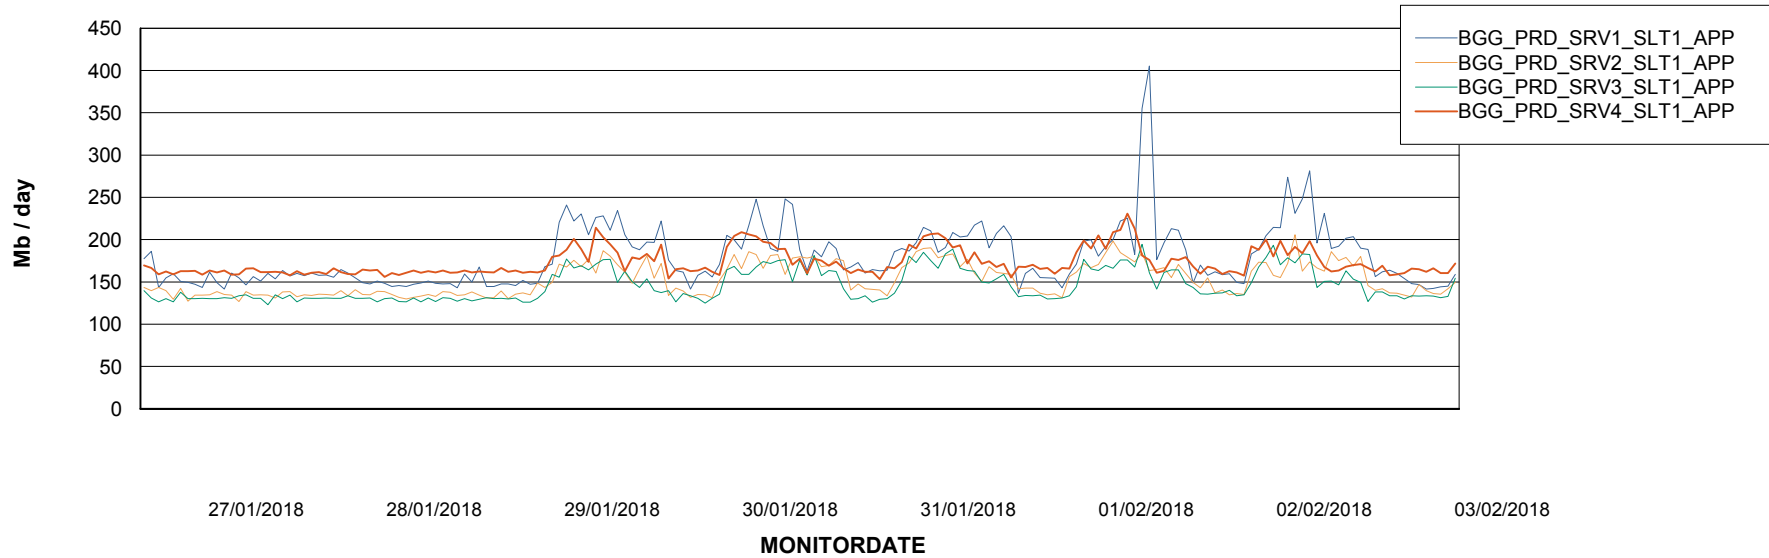

ABSSolute Application Server Services

Avg memory used per ABS Server Service