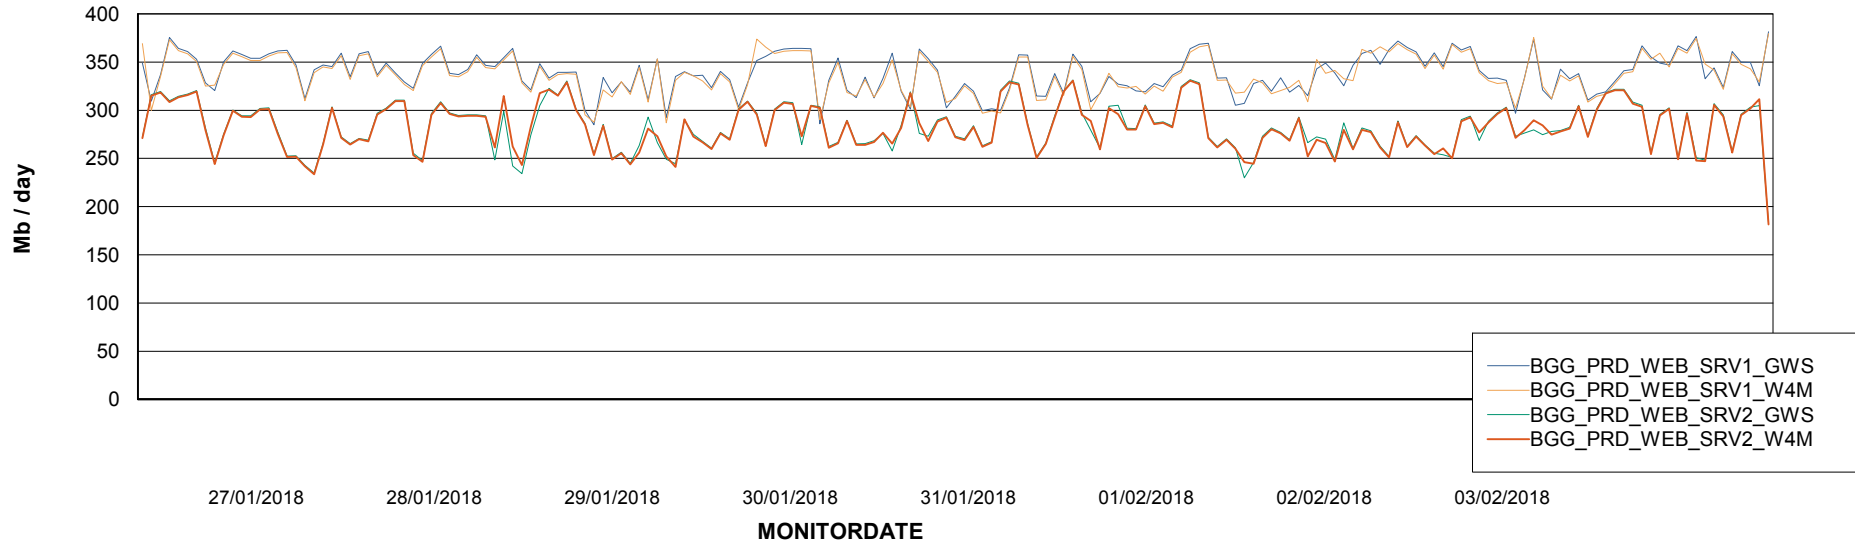

ABSSolute Web Component Services

Avg memory used per ABS Web component