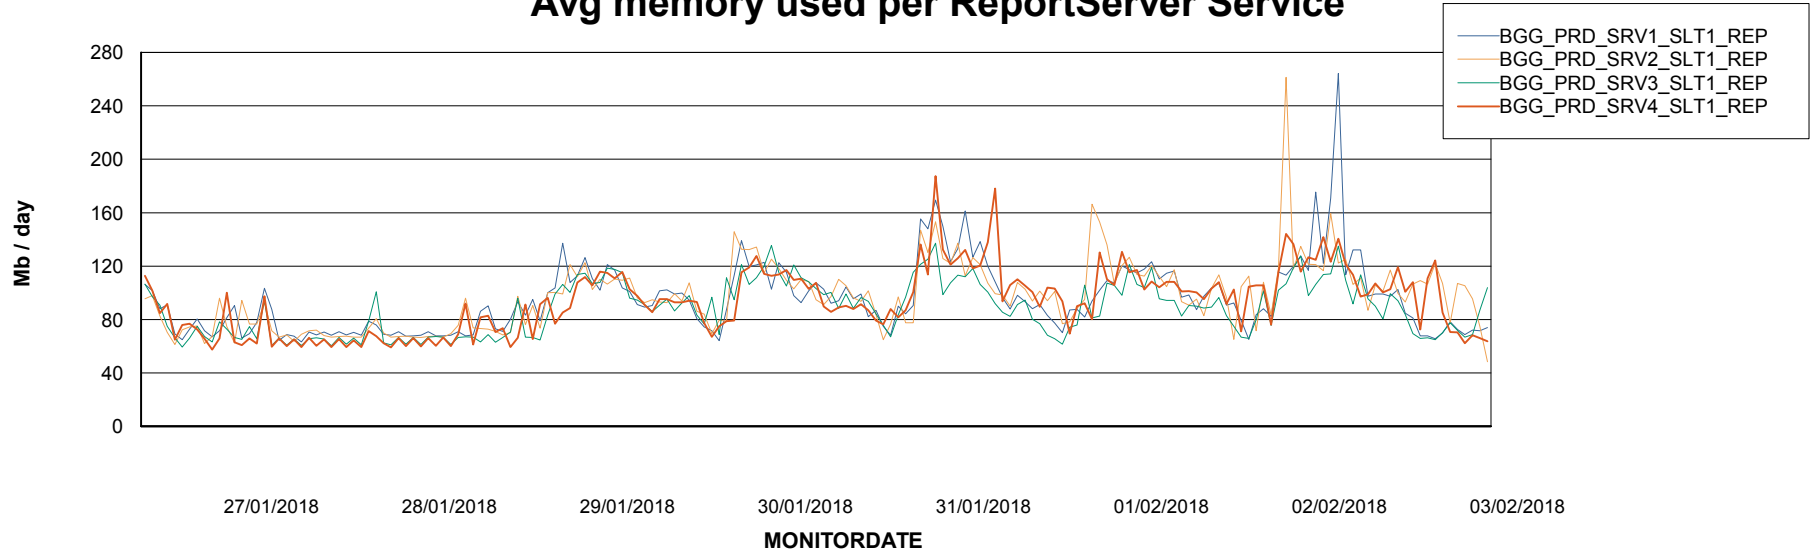

Avg memory used per ABS Server Service

Avg users per day per ABS server

Weekly SLA Customer Report

Customer BGG_Production
Database ID 58

ABSSolute Application ReportServer Services

Avg memory used per ReportServer Service