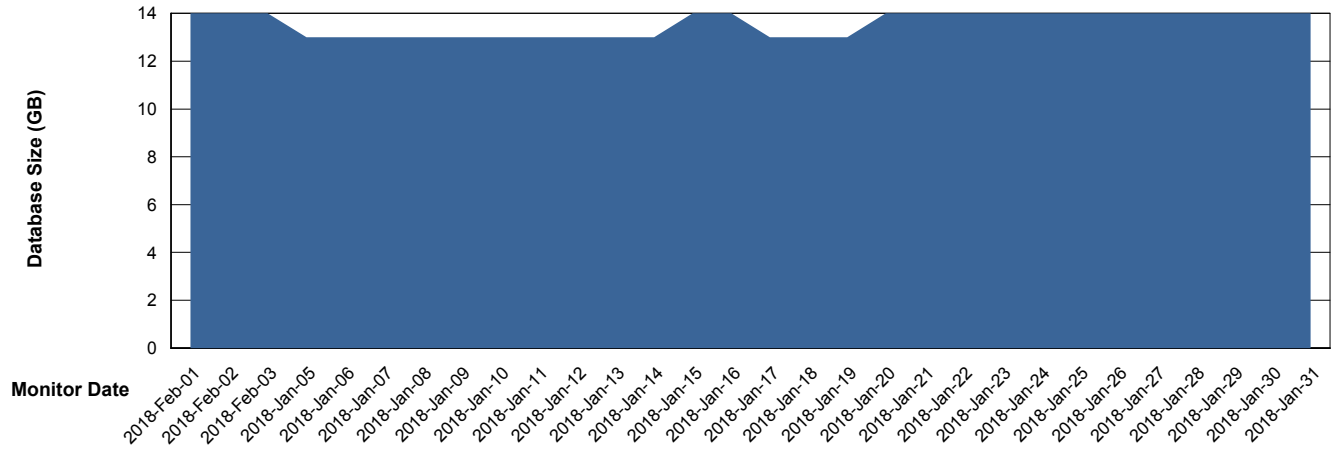

Customer BGG_Production
Database ID 58

Database Performance BGGDB_Standby

Weekly SLA Customer Report

Customer BGG_Production
Database ID 58

DATABASE SIZE BGGDB_BI

Database growth over last month

DATABASE SIZE BGGDB_Production

Database growth over last month

Weekly SLA Customer Report

Customer BGG_Production
Database ID 58

Database Tablespace BGGDB_BI

Date	Tablespace Name	Filesize (Gb)	Usedsize (Gb)	Percentage free
03/02/2018	ABSDATA	2	6	40
	INDX	2	6	25
02/02/2018	ABSDATA	2	6	40
	INDX	2	6	25
01/02/2018	ABSDATA	2	6	40
	INDX	2	6	25
31/01/2018	ABSDATA	2	6	40
	INDX	2	6	25
30/01/2018	ABSDATA	2	6	40
	INDX	2	6	25
29/01/2018	ABSDATA	2	6	40
	INDX	2	6	25
28/01/2018	ABSDATA	2	6	40
	INDX	2	6	25