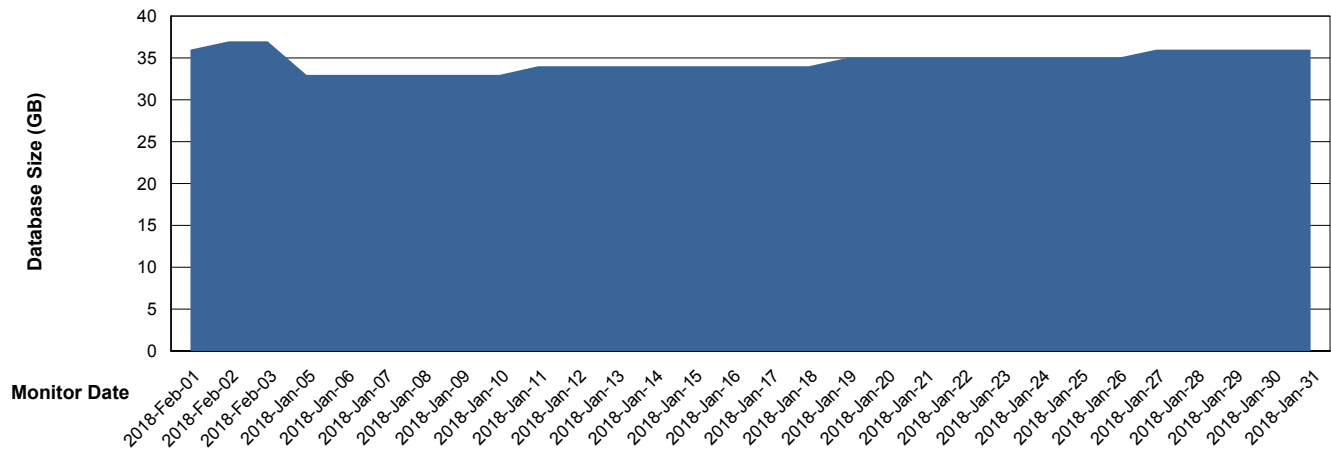

Customer BGG_Production
Database ID 58

Database Performance BGGDB_Standby

Weekly SLA Customer Report

Customer BGG_Production
Database ID 58

DATABASE SIZE BGGDB_BI

Database growth over last month

DATABASE SIZE BGGDB_Production

Database growth over last month

Weekly SLA Customer Report

Customer BGG_Production
Database ID 58

Database Tablespace BGGDB_BI

Date	Tablespace Name	Filesize (Gb)	Usedsize (Gb)	Percentage free
03/02/2018	ABSDATA	2	6	40
	INDX	2	6	25
02/02/2018	ABSDATA	2	6	40
	INDX	2	6	25
01/02/2018	ABSDATA	2	6	40
	INDX	2	6	25
31/01/2018	ABSDATA	2	6	40
	INDX	2	6	25
30/01/2018	ABSDATA	2	6	40
	INDX	2	6	25
29/01/2018	ABSDATA	2	6	40
	INDX	2	6	25
28/01/2018	ABSDATA	2	6	40
	INDX	2	6	25