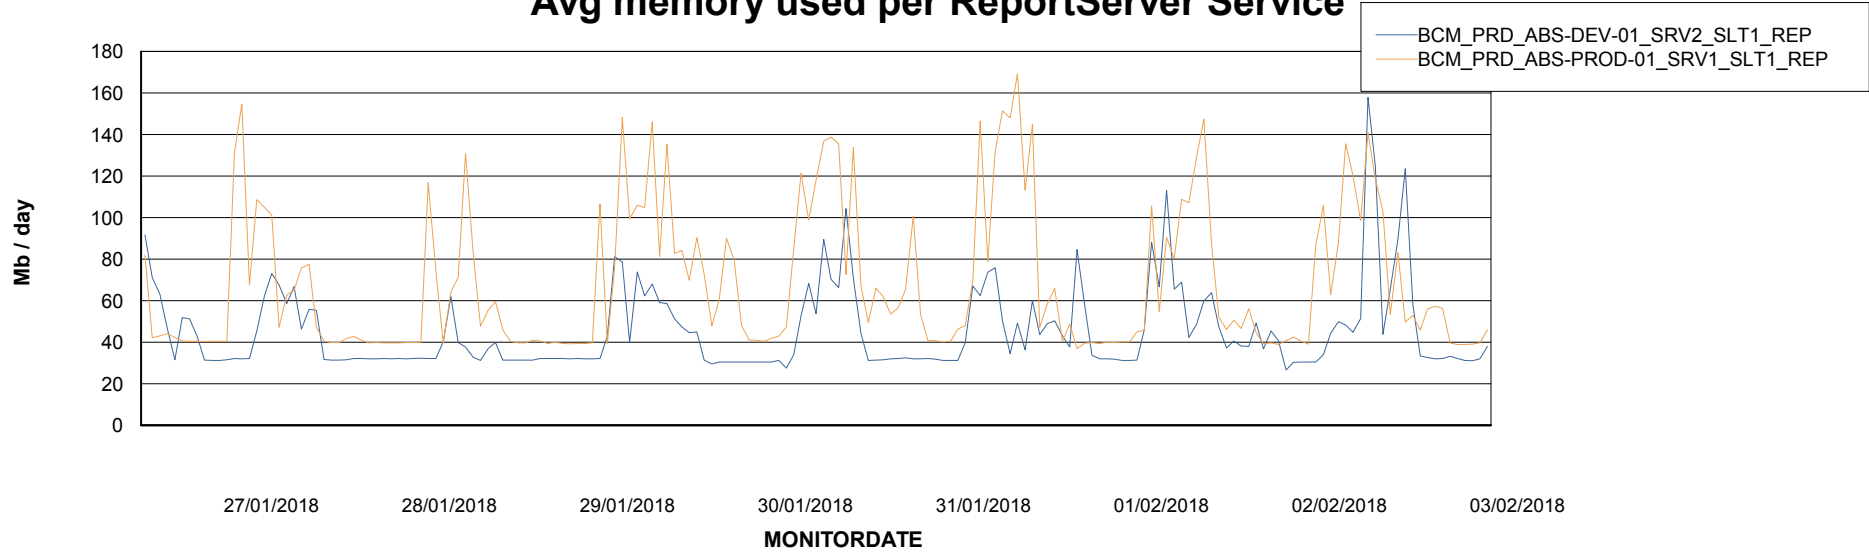

Avg users per day per ABS server

Weekly SLA Customer Report

Customer BCM_Production
Database ID 81

ABSSolute Application ReportServer Services

Avg memory used per ReportServer Service

Weekly SLA Customer Report