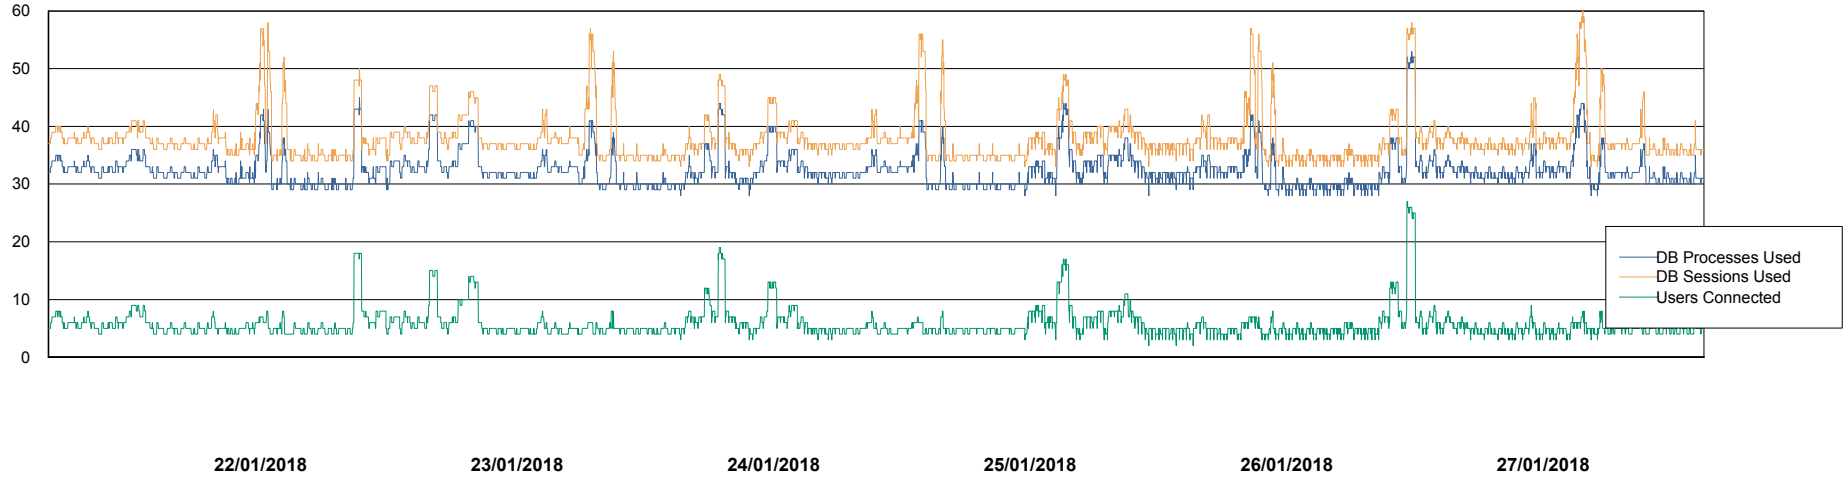

Database Performance VOSBIDB_Production

DB Processes Max 500
DB Sessions Max 772