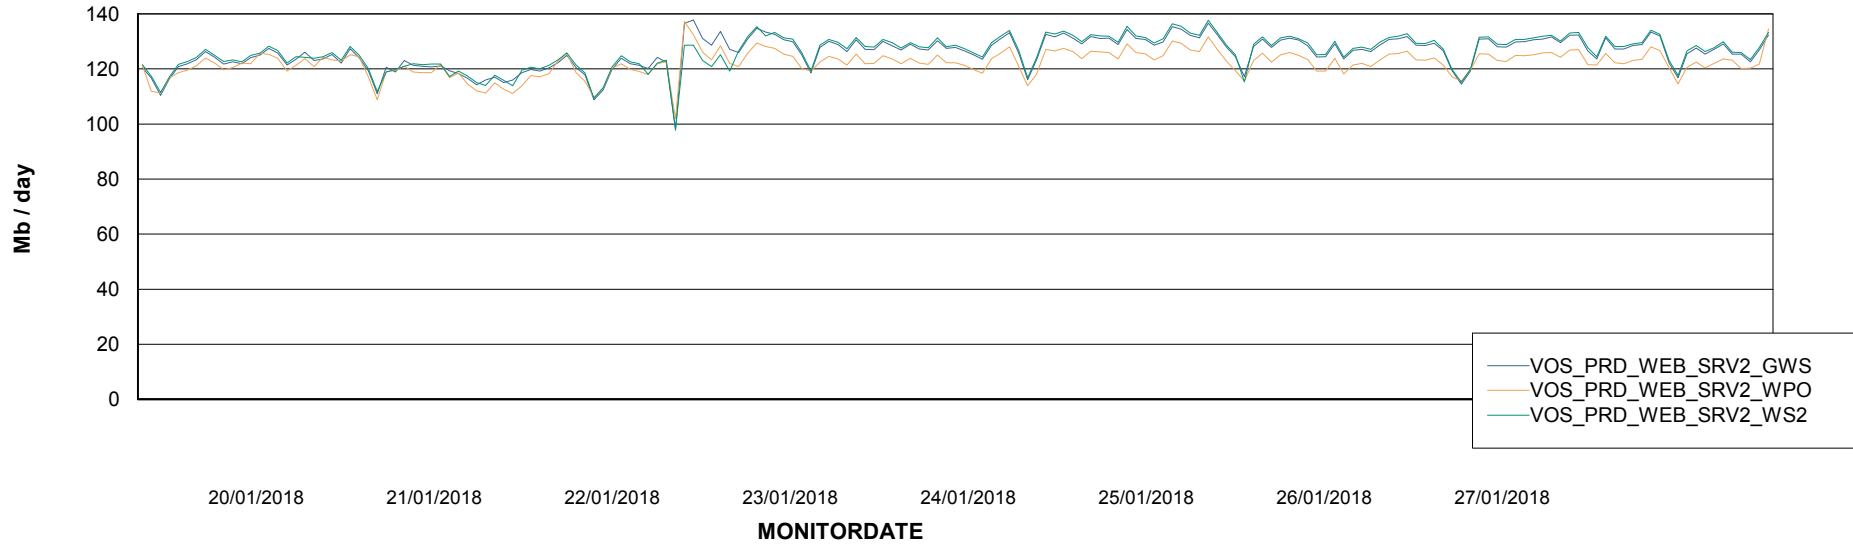

ABSSolute Application ReportServer Services

Avg memory used per ReportServer Service

Weekly SLA Customer Report

Customer VOS_Production
Database ID 68

ABSSolute Web Component Services

Avg memory used per ABS Web component