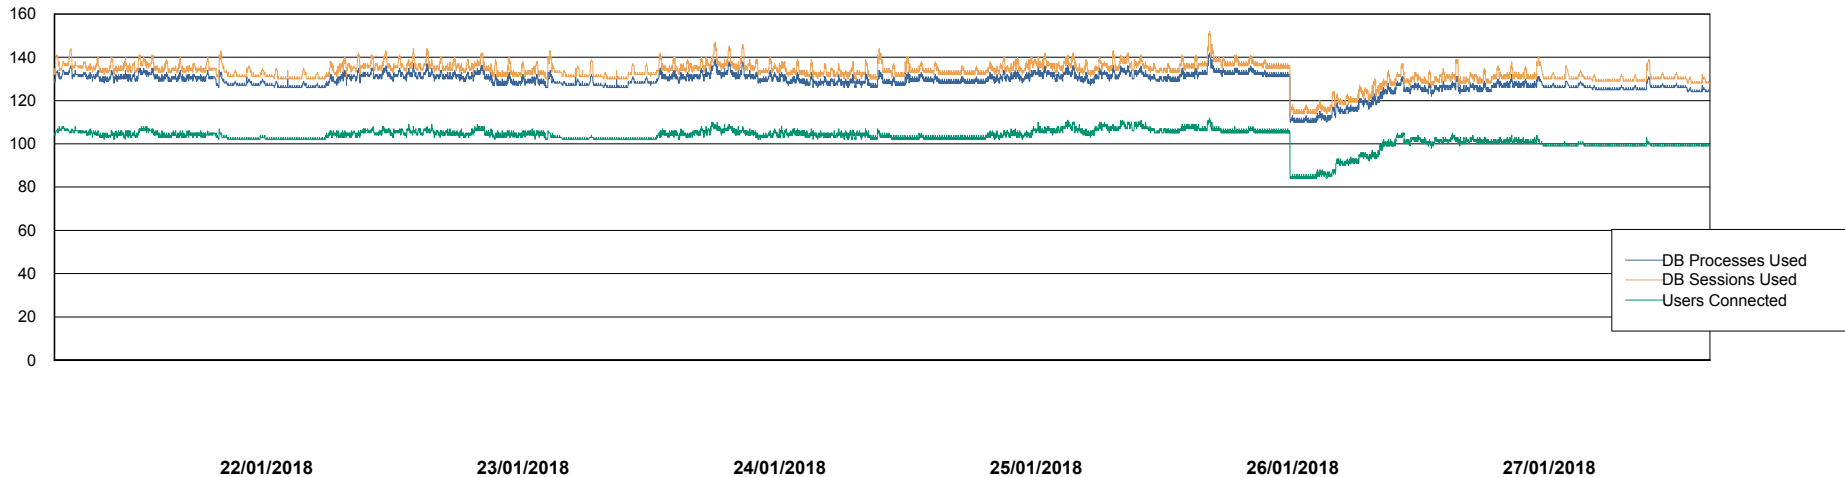

Database Performance VOSDB_Production

DB Processes Max 200
DB Sessions Max 322