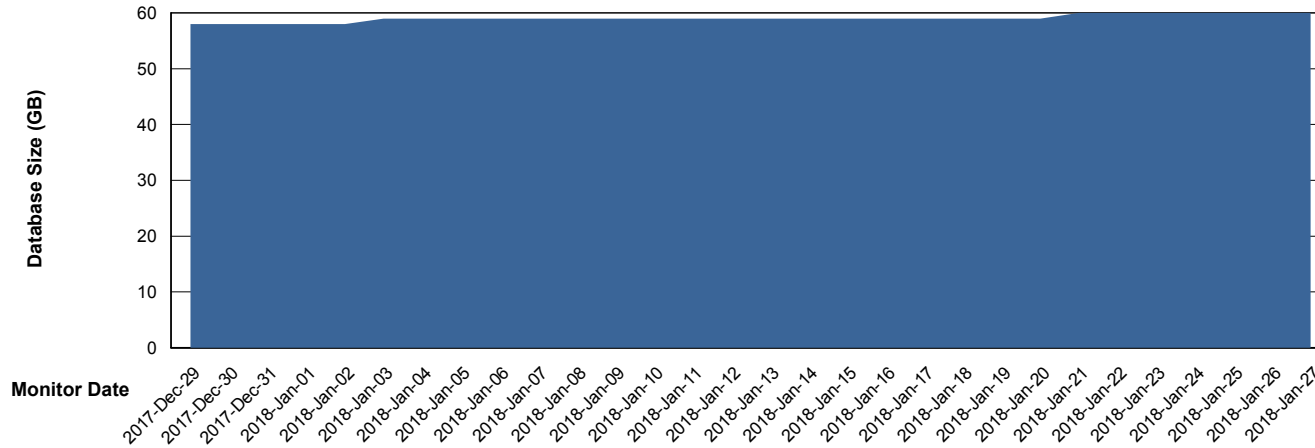

Database Performance VOSDB_Production

DB Processes Max 200
DB Sessions Max 322

Weekly SLA Customer Report

Customer VOS_Production
 Database ID 68

DATABASE SIZE VOSBIDB_Production

Database growth over last month