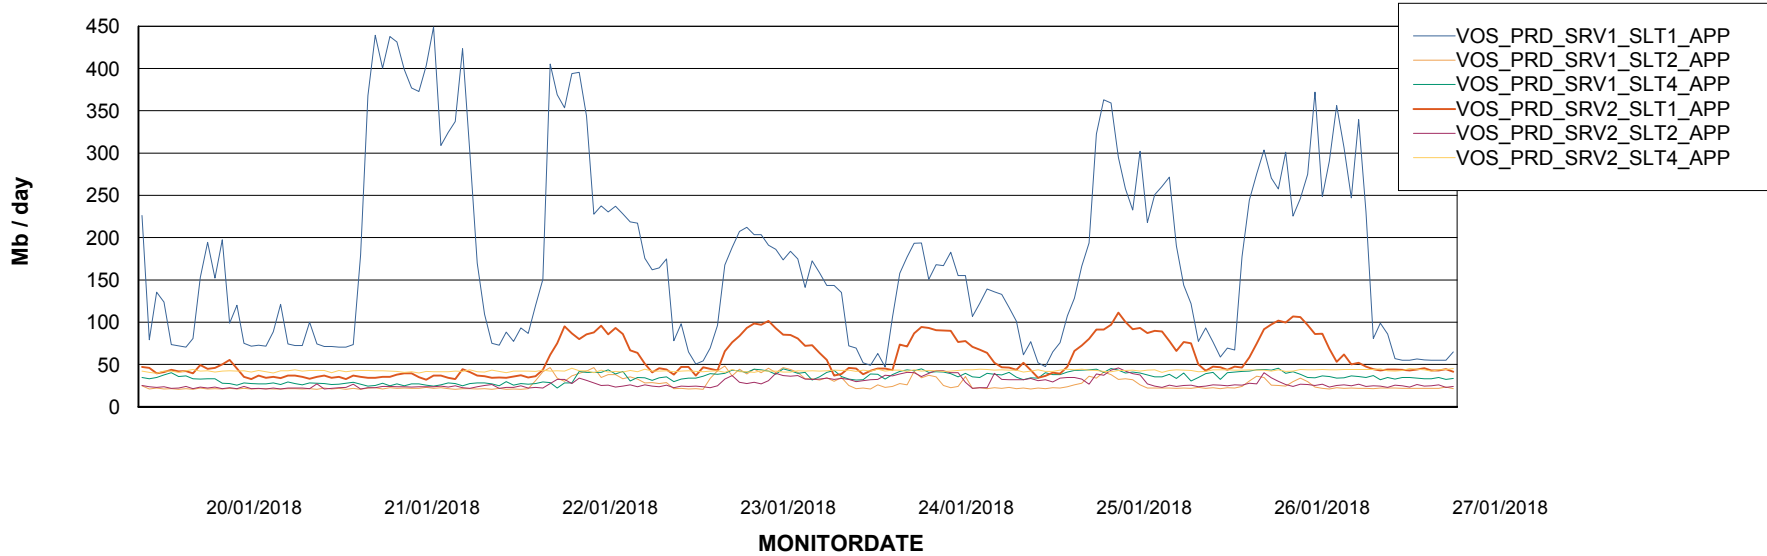

ABSSolute Application Server Services

Avg memory used per ABS Server Service