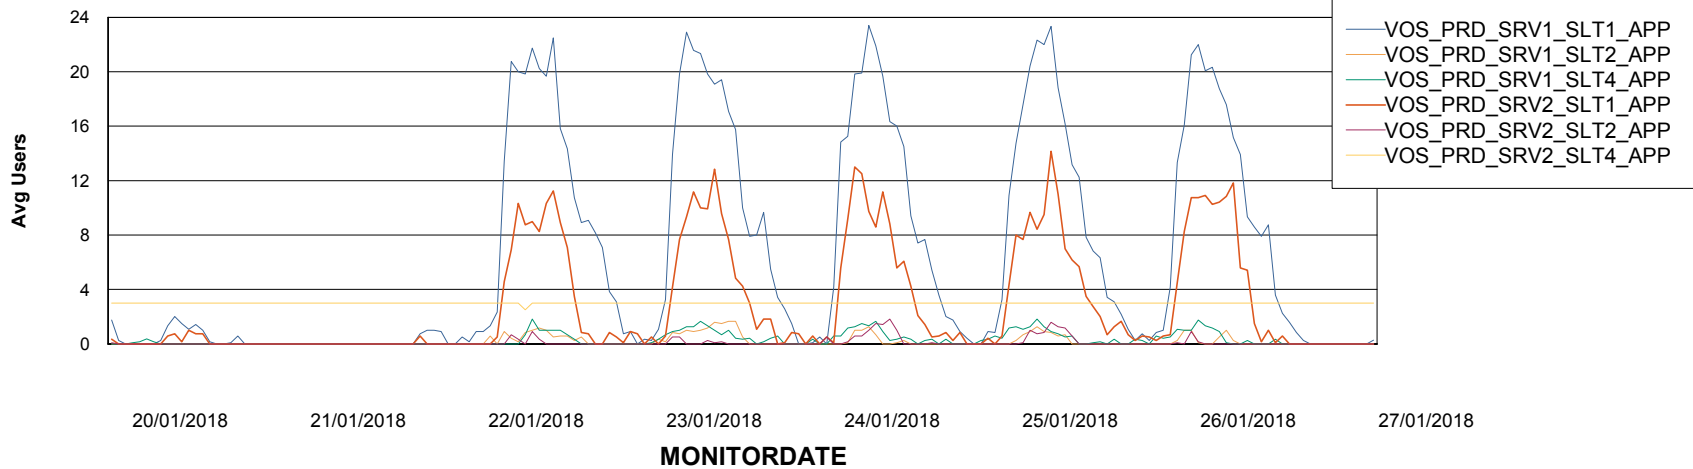

Weekly SLA Customer Report

Customer VOS_Production
Database ID 68

ABSSolute Application Server Services

Avg memory used per ABS Server Service

Avg users per day per ABS server

Weekly SLA Customer Report

Customer VOS_Production
Database ID 68