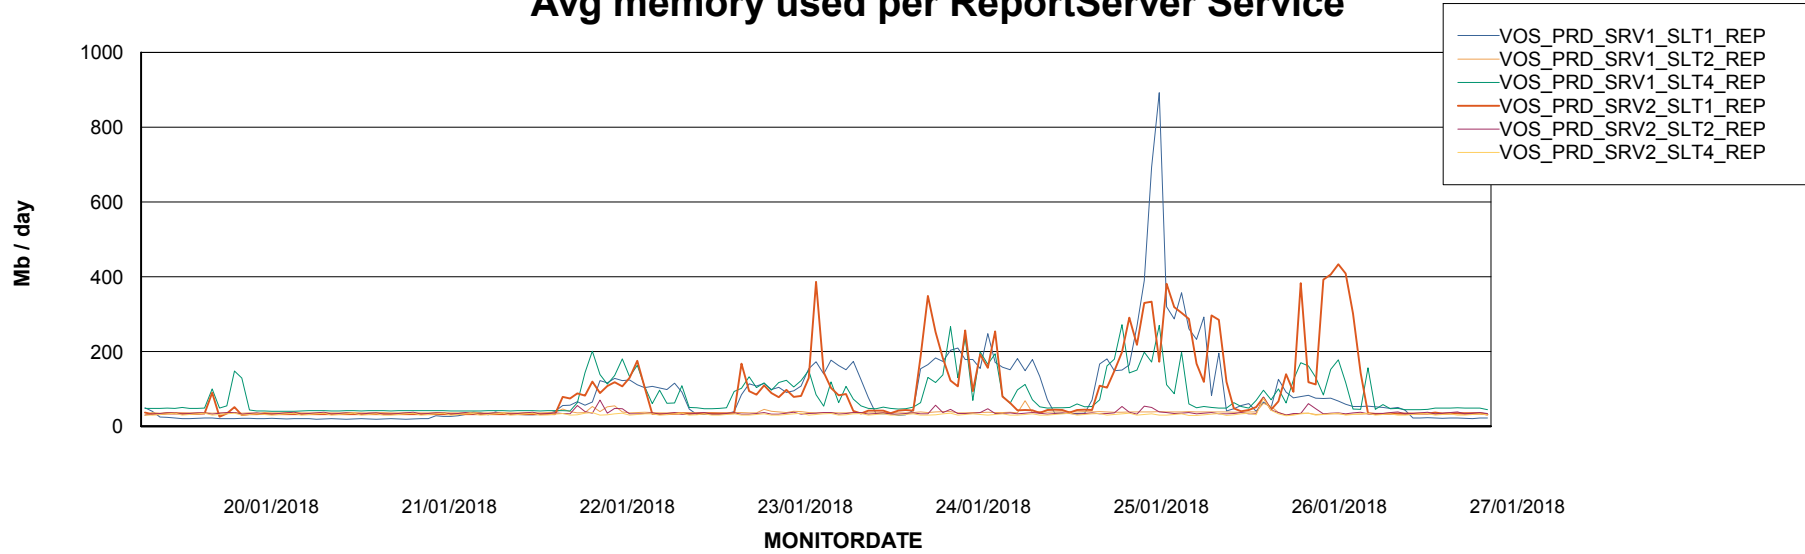

ABSSolute Application ReportServer Services

Avg memory used per ReportServer Service