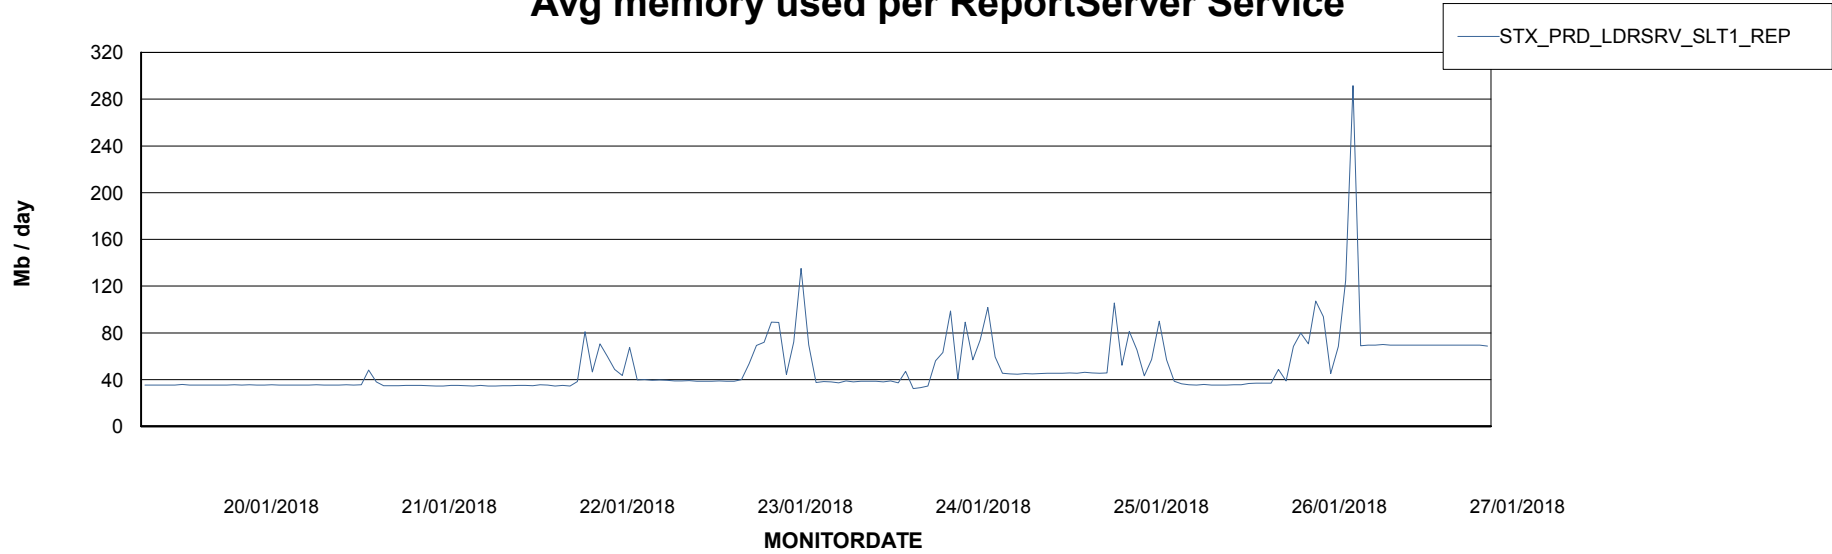

Avg users per day per ABS server

Weekly SLA Customer Report

Customer STX_Production
Database ID 71

ABSSolute Application ReportServer Services

Avg memory used per ReportServer Service

Disaster per ABS component