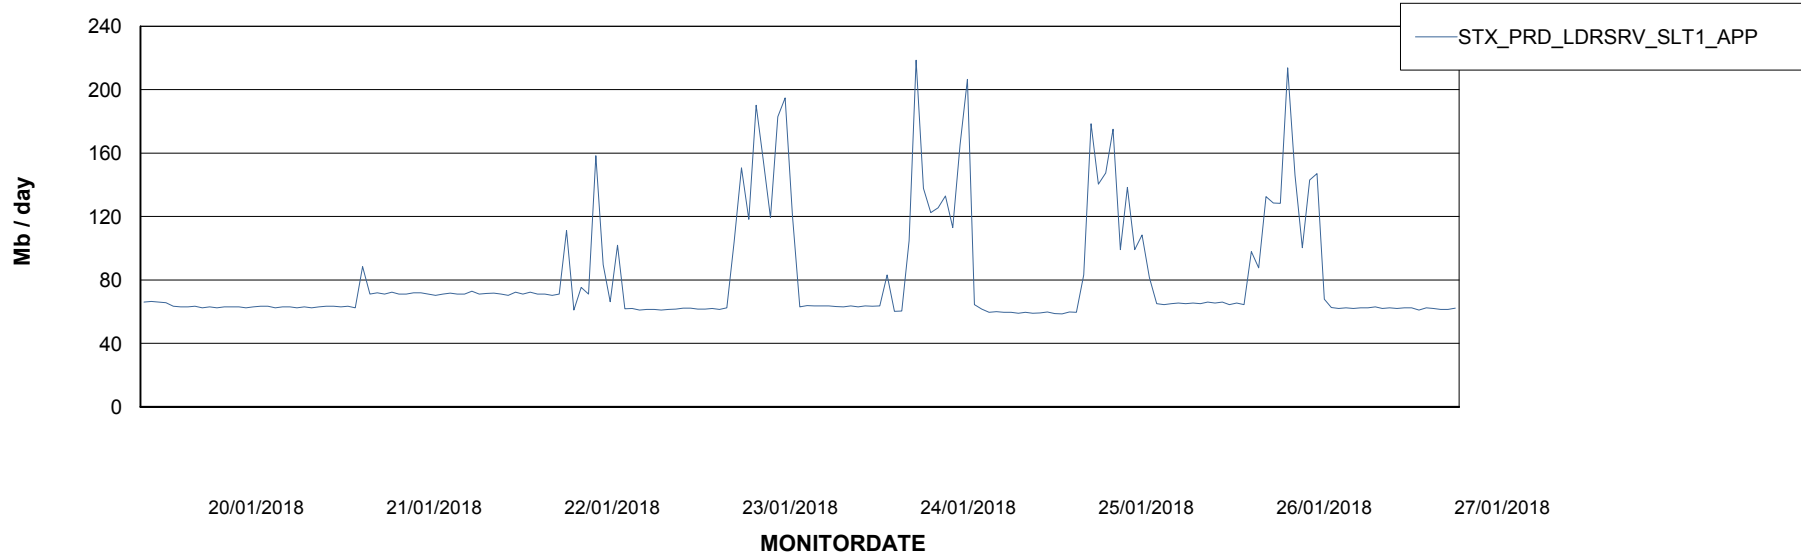

Weekly SLA Customer Report

Customer STX_Production
Database ID 71

Weekly SLA Customer Report

Customer STX_Production
Database ID 71

ABSSolute Application Server Services

Avg memory used per ABS Server Service