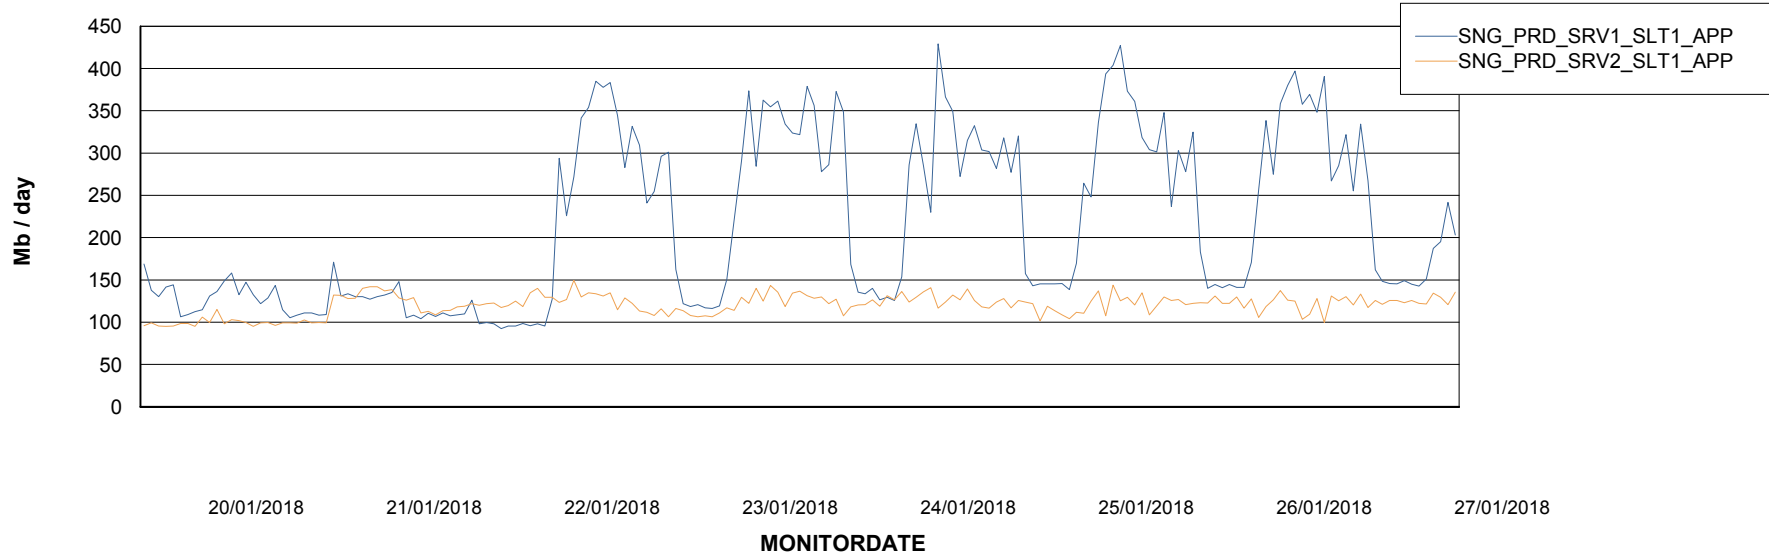

Weekly SLA Customer Report

Customer SNG_Production
Database ID 70

Weekly SLA Customer Report

Customer SNG_Production
Database ID 70

ABSolute Application Server Services

Avg memory used per ABS Server Service