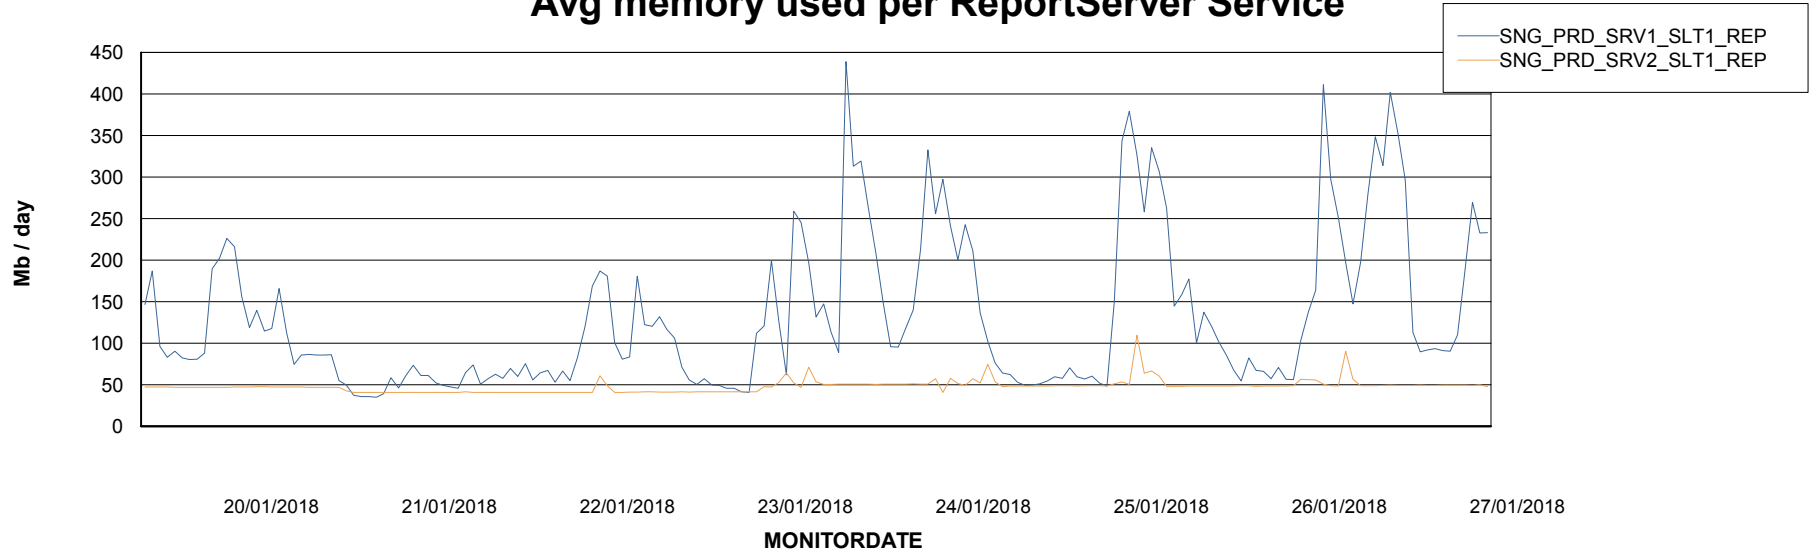

Avg users per day per ABS server

Weekly SLA Customer Report

Customer SNG_Production
Database ID 70

ABSSolute Application ReportServer Services

Avg memory used per ReportServer Service

Weekly SLA Customer Report