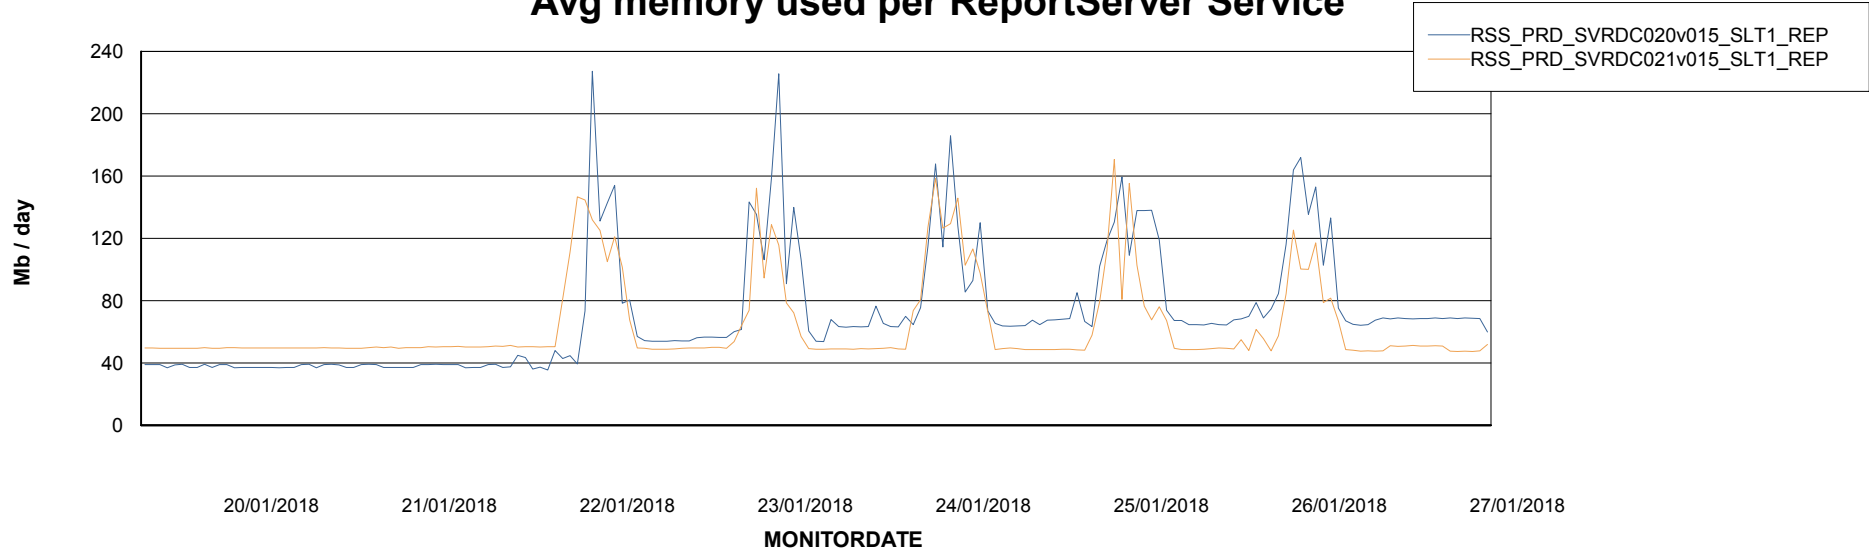

ABSSolute Application ReportServer Services

Avg memory used per ReportServer Service