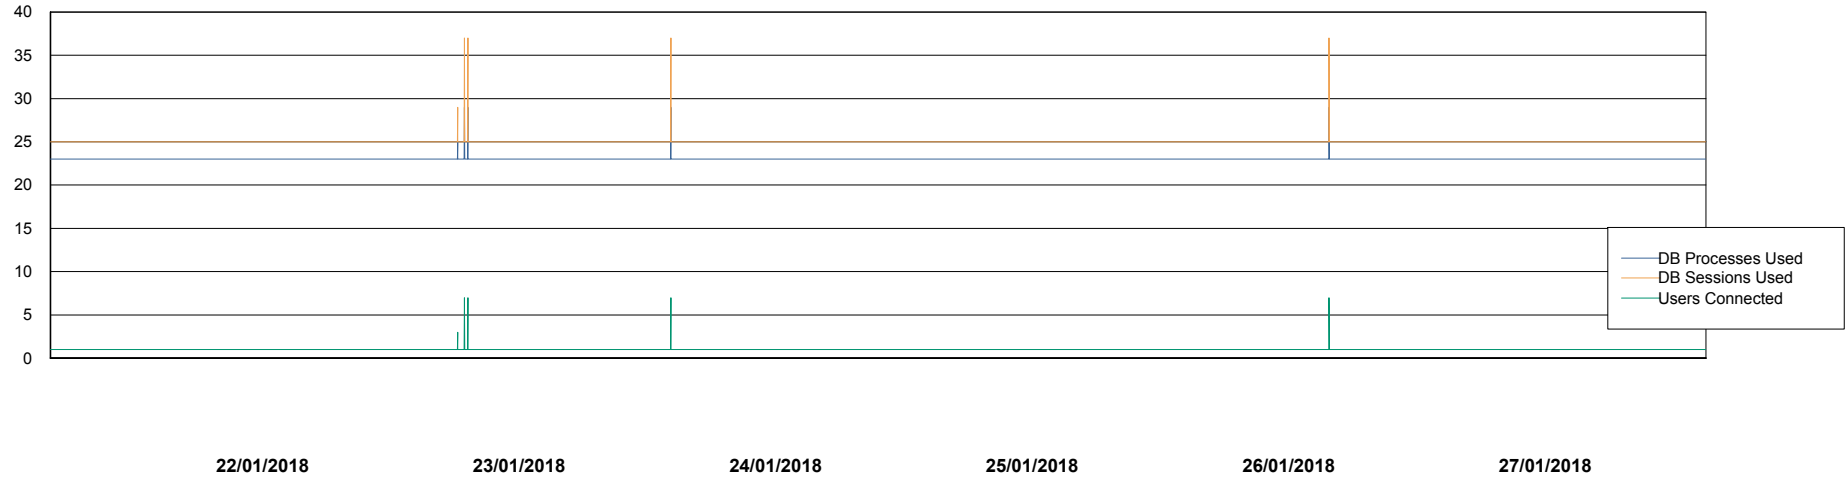

Database Performance RSSDB_Standby

DB Processes Max 150
DB Sessions Max 248