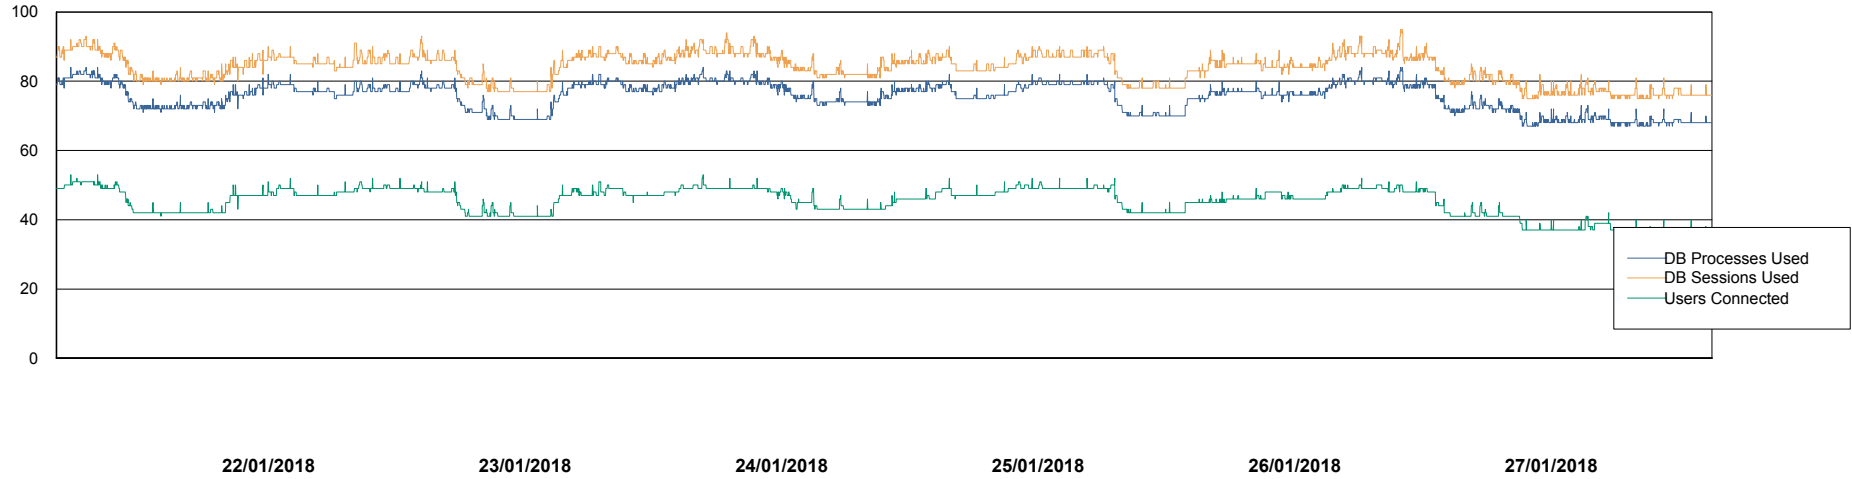

Database Performance RSSDB_Production

DB Processes Max 150
DB Sessions Max 248