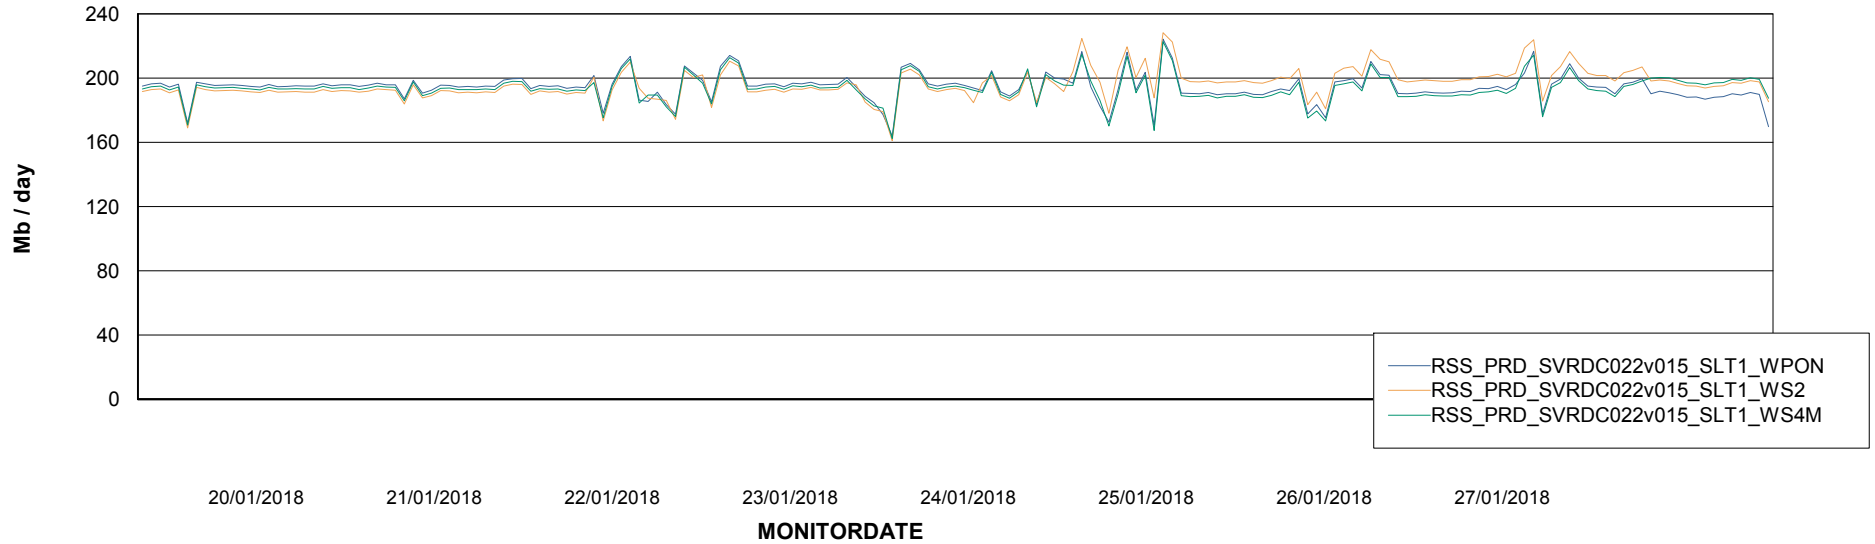

ABSolute Web Component Services

Avg memory used per ABS Web component