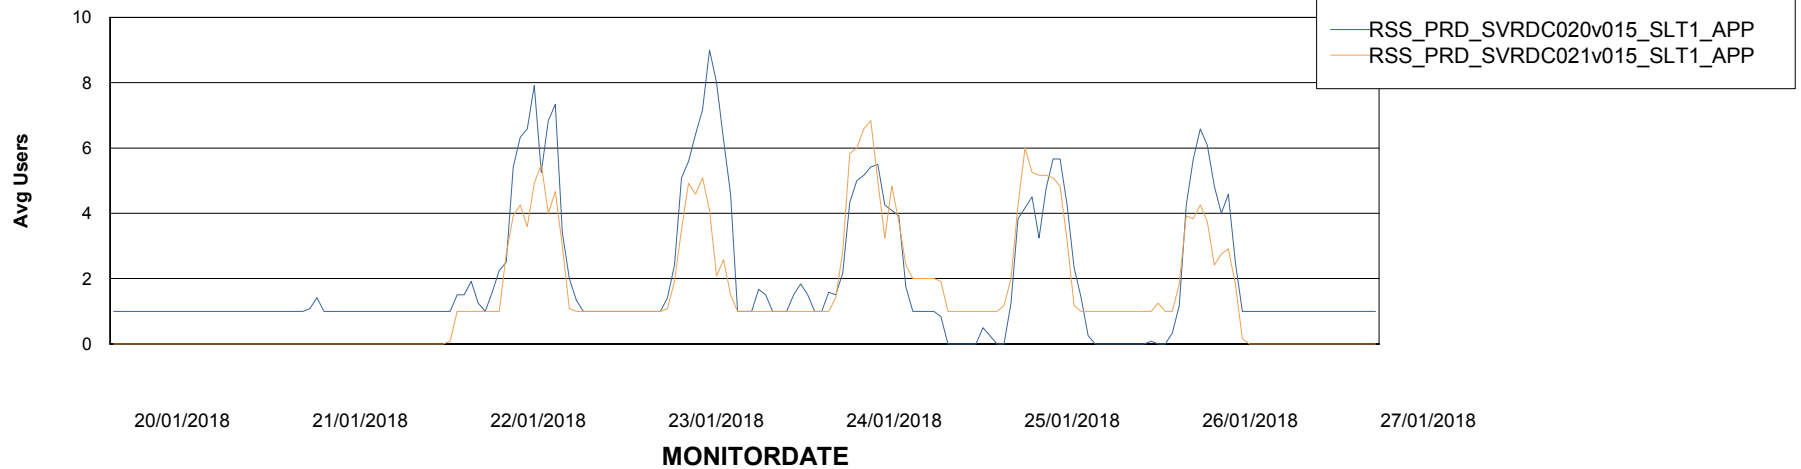

Avg users per day per ABS server