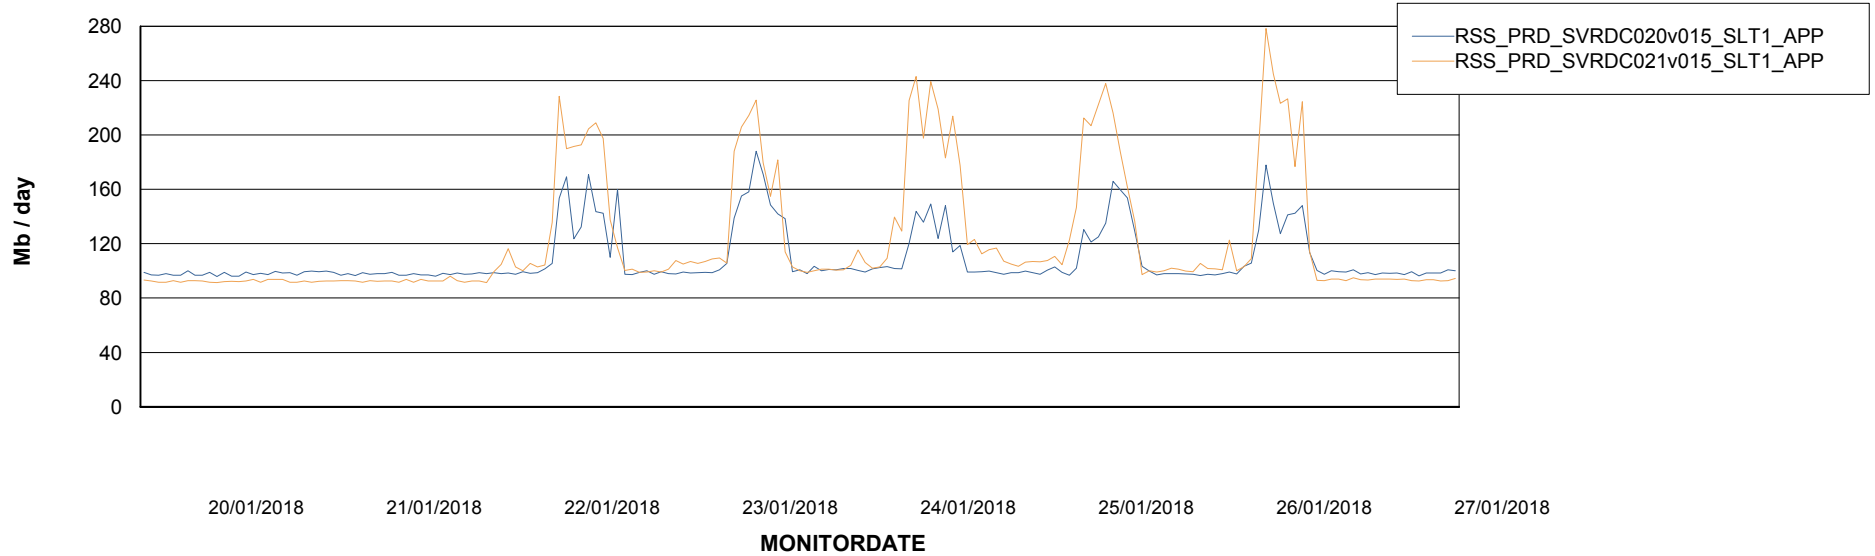

ABSSolute Application Server Services

Avg memory used per ABS Server Service