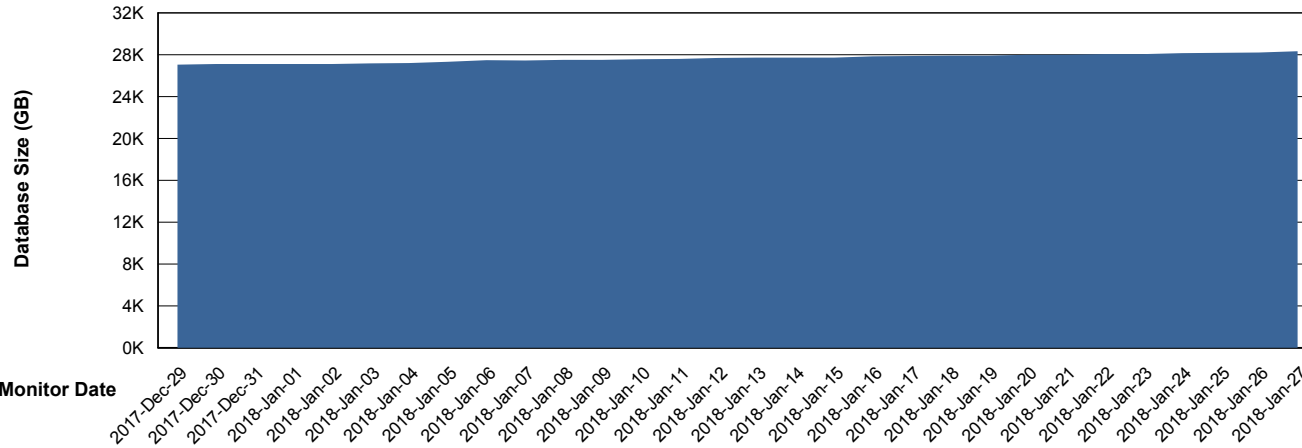

DATABASE SIZE RSSDB_Production

Database growth over last month

Database Tablespace RSSDB_Production

Date	Tablespace Name	Filesize (Gb)	Usedsize (Gb)	Percentage free
27/01/2018	ABSDATA	2	12,189	19
	INDX	2	14,849	20
26/01/2018	ABSDATA	2	12,189	19
	INDX	2	14,848	20
25/01/2018	ABSDATA	2	12,099	19
	INDX	2	14,804	20
24/01/2018	ABSDATA	2	12,096	19
	INDX	2	14,763	20
23/01/2018	ABSDATA	2	12,079	19
	INDX	2	14,738	20
22/01/2018	ABSDATA	2	12,045	20
	INDX	2	14,697	21
21/01/2018	ABSDATA	2	12,036	20
	INDX	2	14,659	21