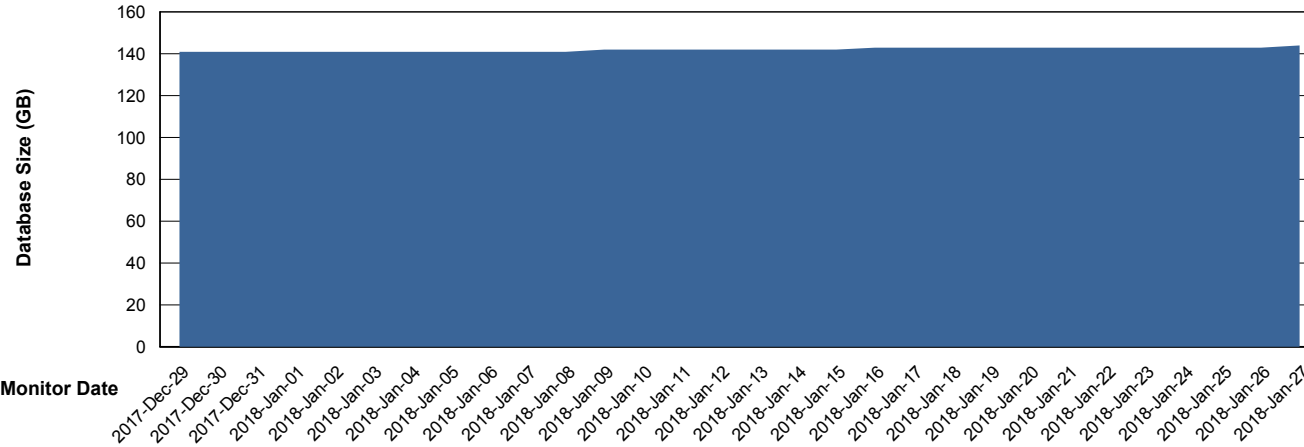

Database Performance PHSDB_Standby

DB Processes Max 500
DB Sessions Max 772

Weekly SLA Customer Report

Customer PHS_Production
 Database ID 47

DATABASE SIZE PHSDB_Production

Database growth over last month