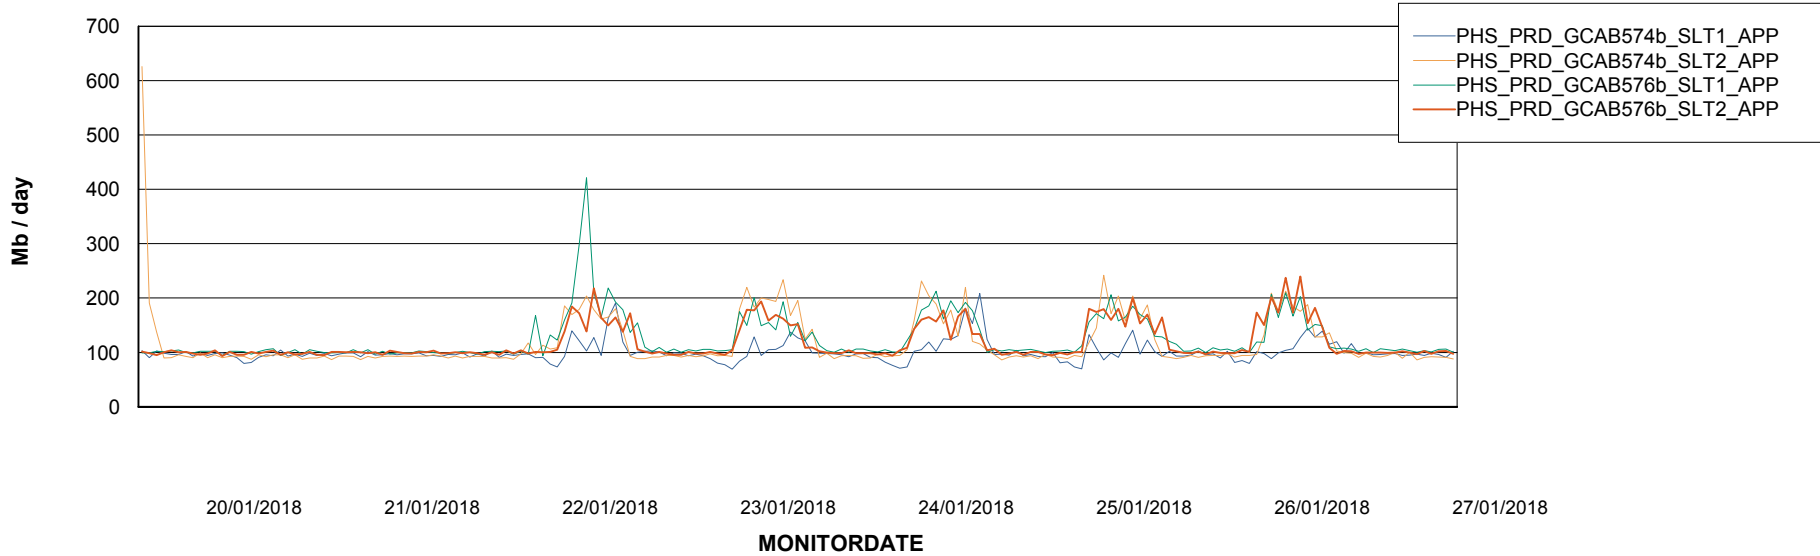

ABSSolute Application Server Services

Avg memory used per ABS Server Service