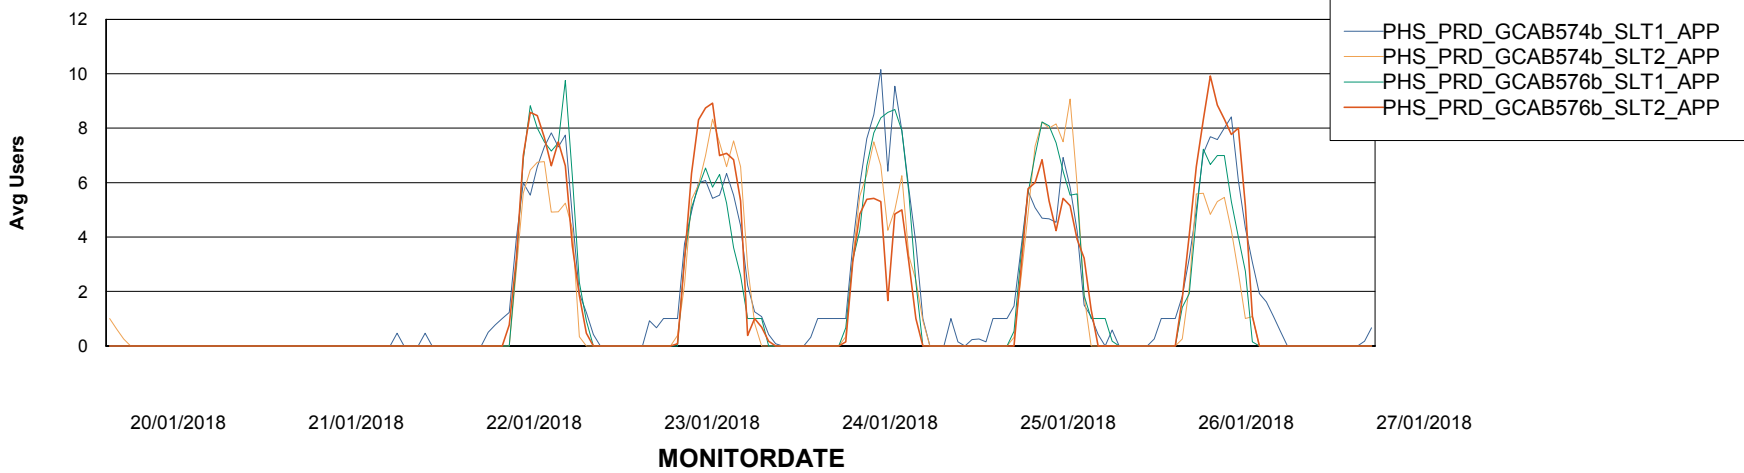

Weekly SLA Customer Report

Customer PHS_Production
Database ID 47

ABSSolute Application Server Services

Avg memory used per ABS Server Service

Avg users per day per ABS server

Weekly SLA Customer Report

Customer PHS_Production
Database ID 47