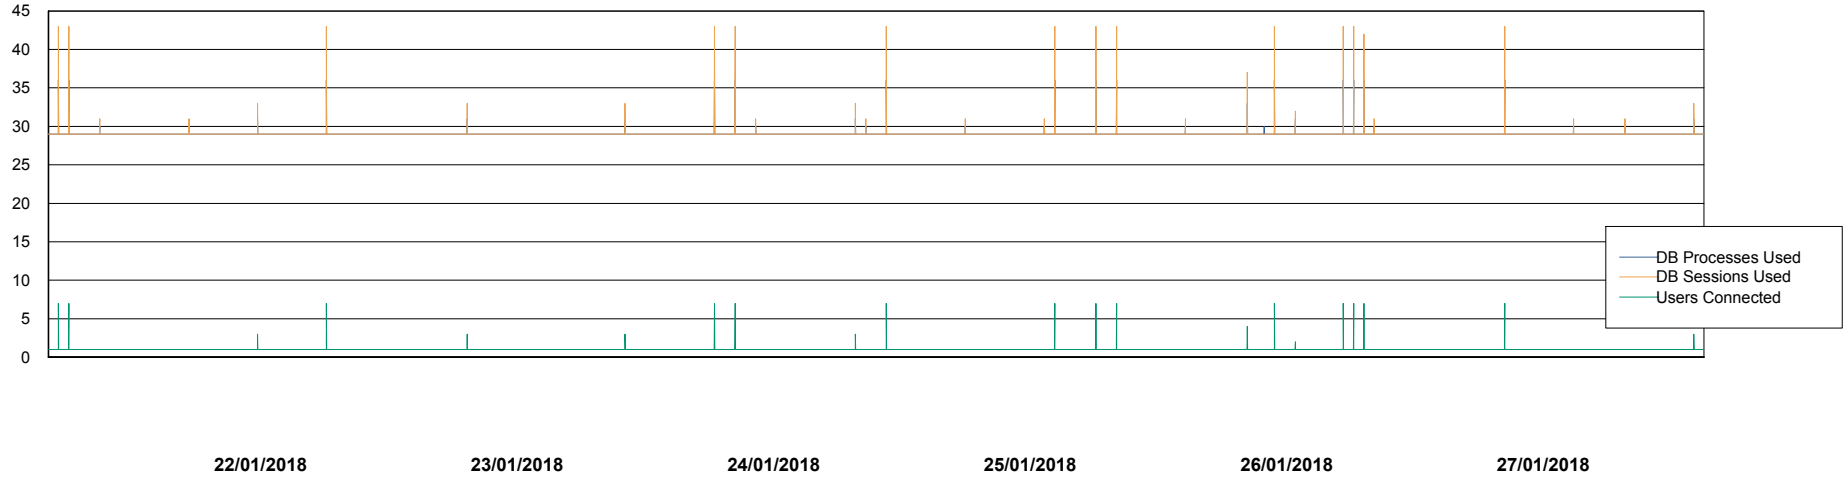

Database Performance PHSDB_Standby

DB Processes Max 500
DB Sessions Max 772