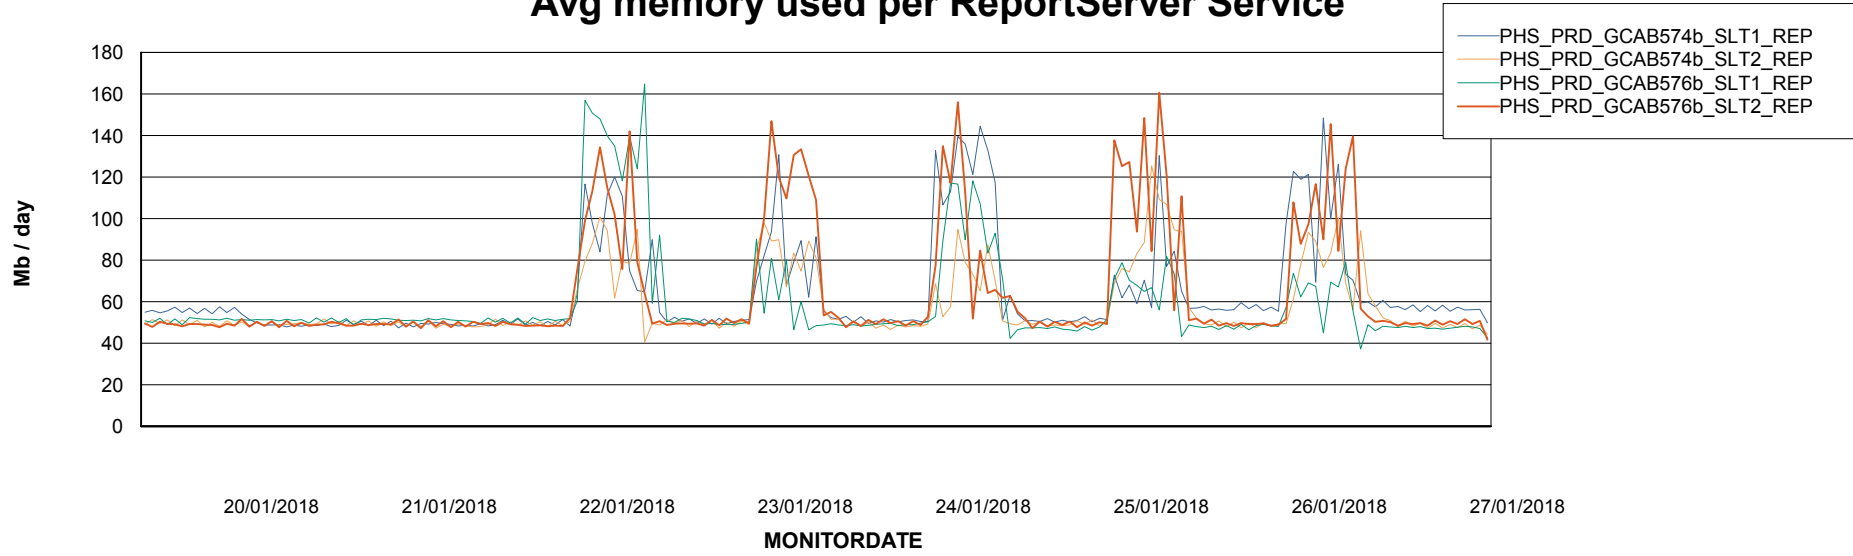

ABSSolute Application ReportServer Services

Avg memory used per ReportServer Service