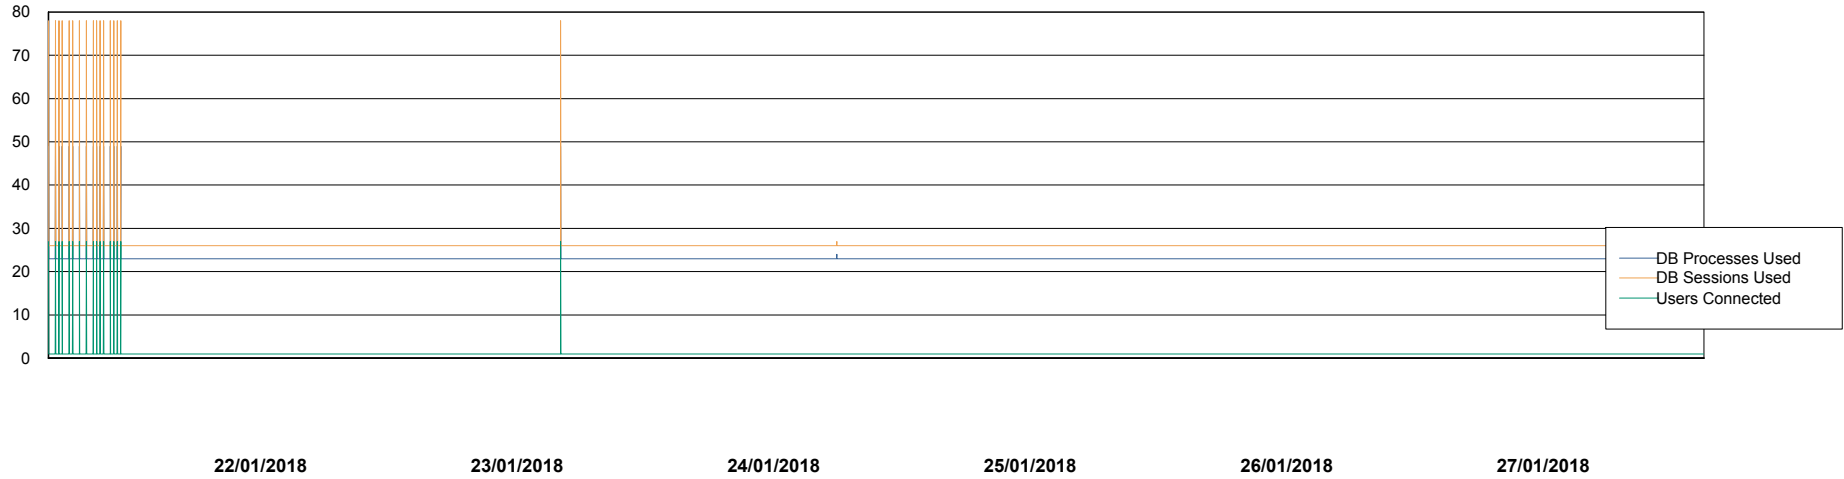

Database Performance FISDB_Standby

DB Processes Max 150
DB Sessions Max 264