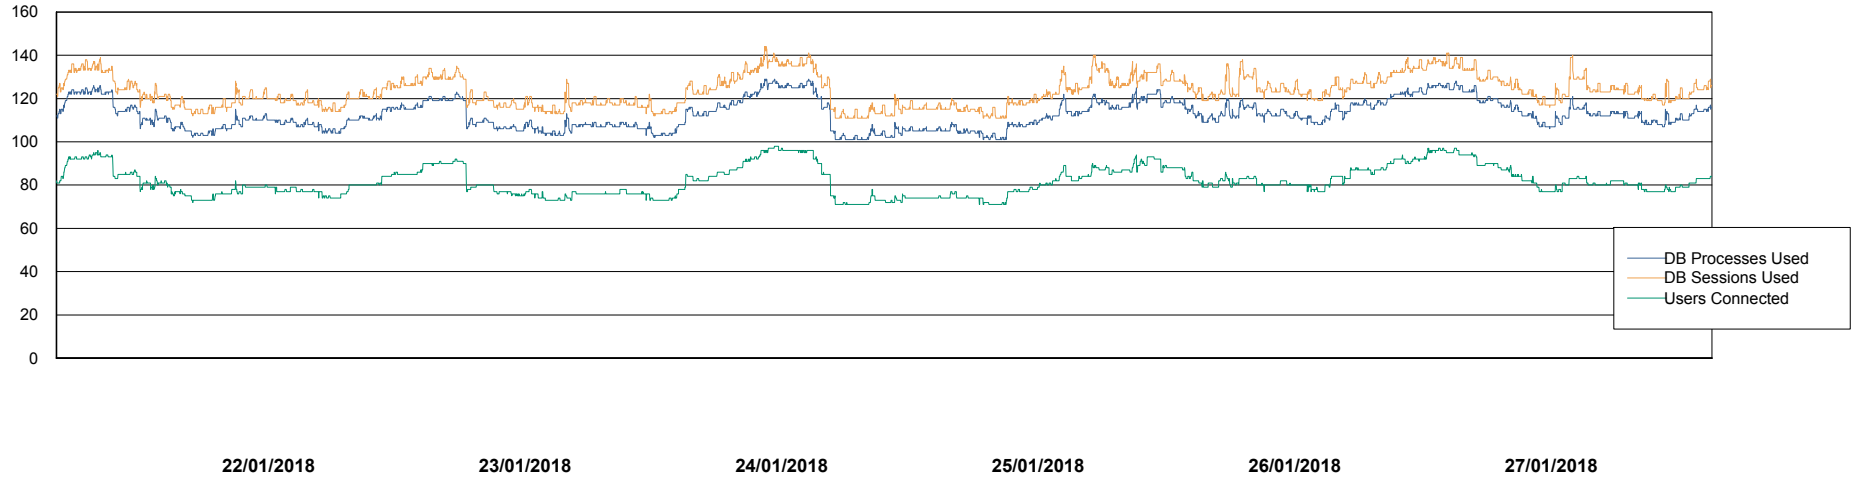

Database Performance FISDB_Production

DB Processes Max 150
DB Sessions Max 264