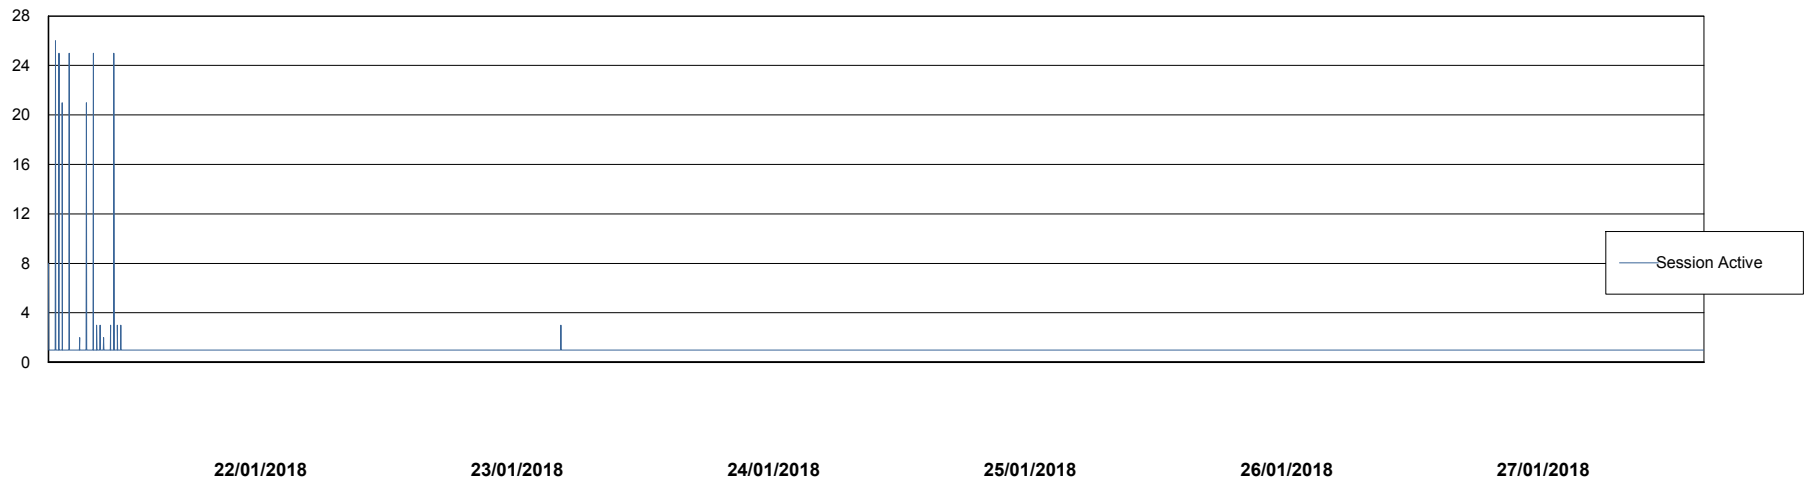

Database Performance FISDB_Standby

DB Processes Max 150
DB Sessions Max 264