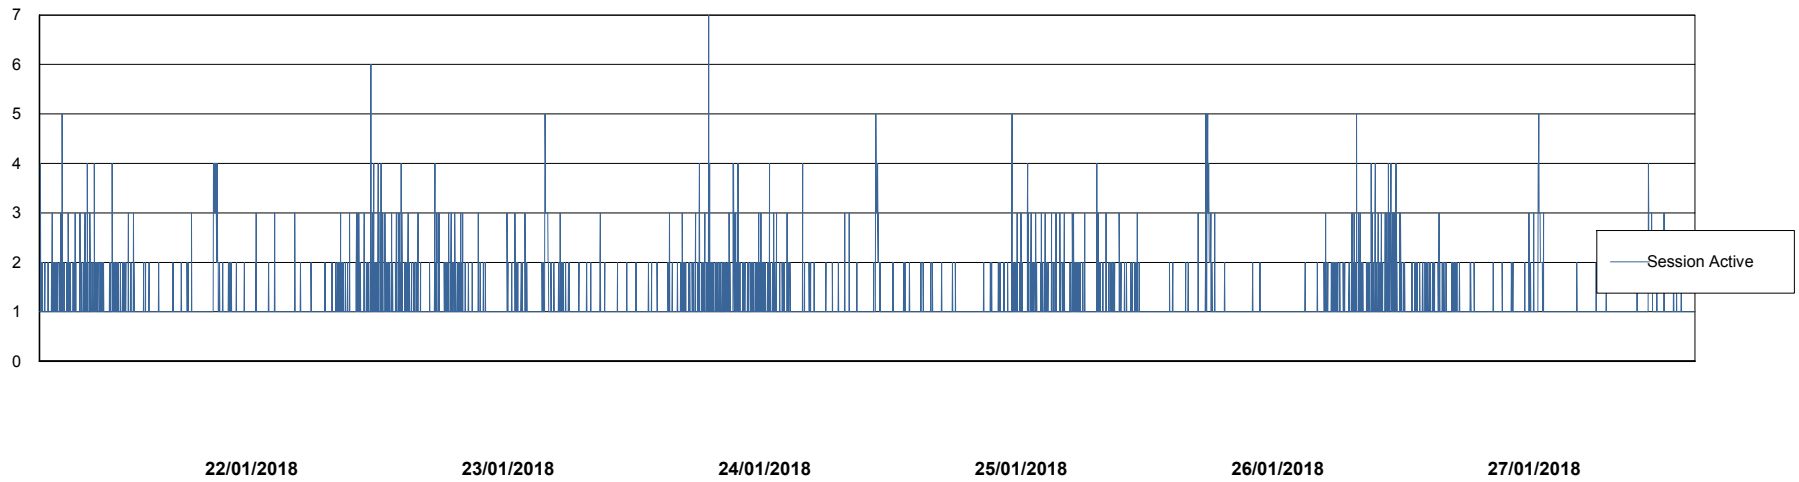

Weekly SLA Customer Report

Customer ECL Production
Database ID 77

Harddisk Usage ECL_PRD_ECL-ABS-WEB

	Free disk space on c: (%)	Total disk space on c: (Gb)	Free disk space on d: (%)	Total disk space on d: (Gb)
27/01/2018	85	127	0	0
26/01/2018	85	127	0	0
25/01/2018	85	127	0	0
24/01/2018	85	127	0	0
23/01/2018	85	127	0	0
22/01/2018	85	127	0	0
21/01/2018	85	127	0	0

Weekly SLA Customer Report

Customer ECL Production
Database ID 77

Database Performance ECLDB_Production

DB Processes Max 300
DB Sessions Max 480

Weekly SLA Customer Report

Customer ECL Production
 Database ID 77