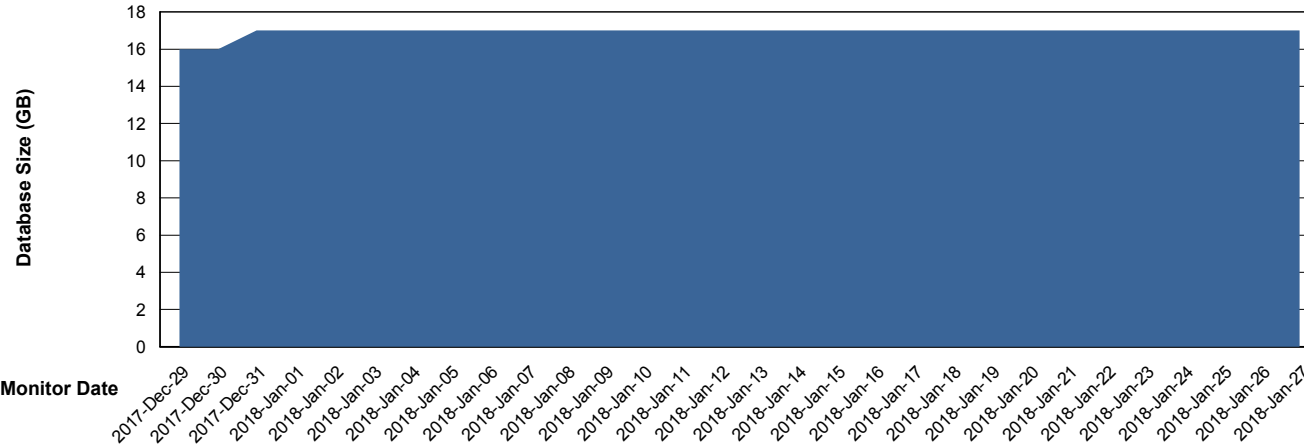

DATABASE SIZE ECLDB_Production

Database growth over last month

Database Tablespace ECLDB_Production

Date	Tablespace Name	Filesize (Gb)	Usedsize (Gb)	Percentage free
27/01/2018	ABSDATA	2	15	25
	INDX	2	0	100
26/01/2018	ABSDATA	2	15	25
	INDX	2	0	100
25/01/2018	ABSDATA	2	15	25
	INDX	2	0	100
24/01/2018	ABSDATA	2	15	25
	INDX	2	0	100
23/01/2018	ABSDATA	2	15	25
	INDX	2	0	100
22/01/2018	ABSDATA	2	15	25
	INDX	2	0	100
21/01/2018	ABSDATA	2	15	25
	INDX	2	0	100