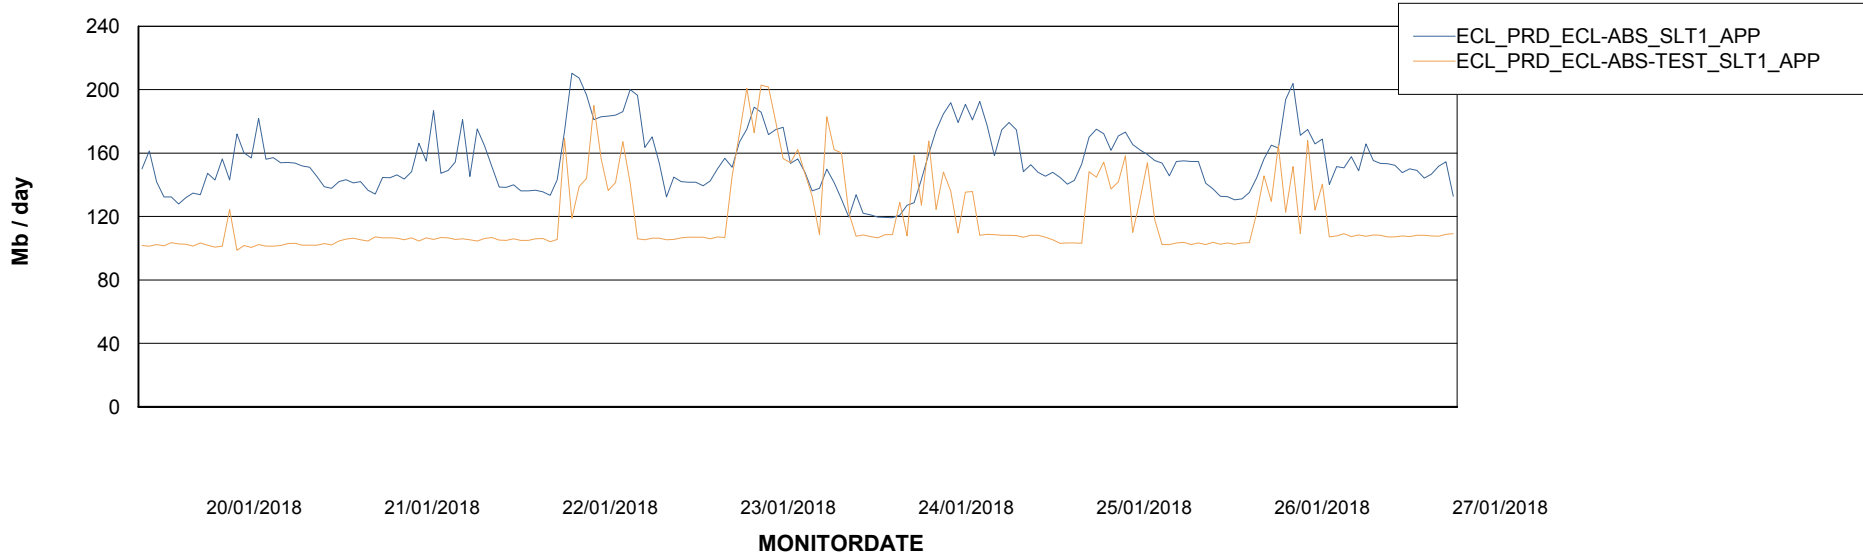

Weekly SLA Customer Report

Customer ECL Production
Database ID 77

Weekly SLA Customer Report

Customer ECL Production
Database ID 77

ABSSolute Application Server Services

Avg memory used per ABS Server Service