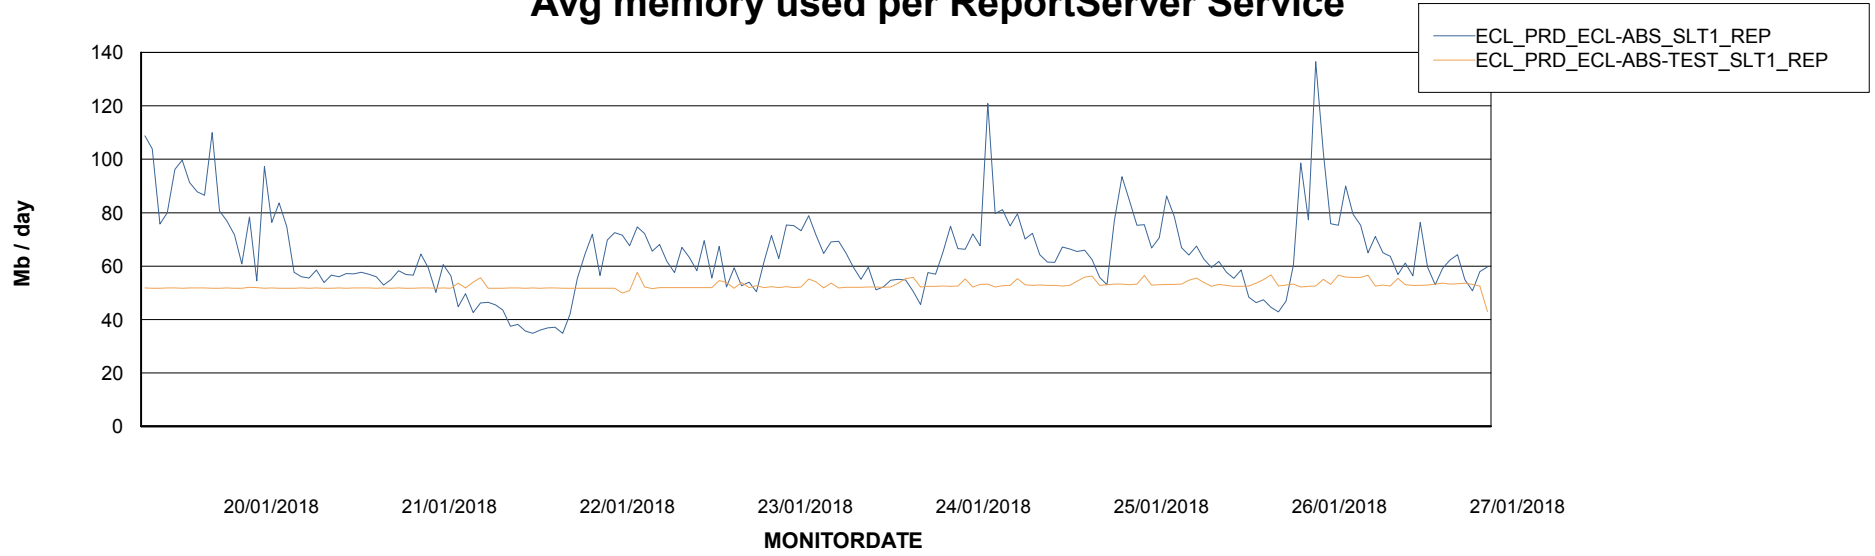

Avg users per day per ABS server

Weekly SLA Customer Report

Customer ECL Production
Database ID 77

ABSSolute Application ReportServer Services

Avg memory used per ReportServer Service

Weekly SLA Customer Report