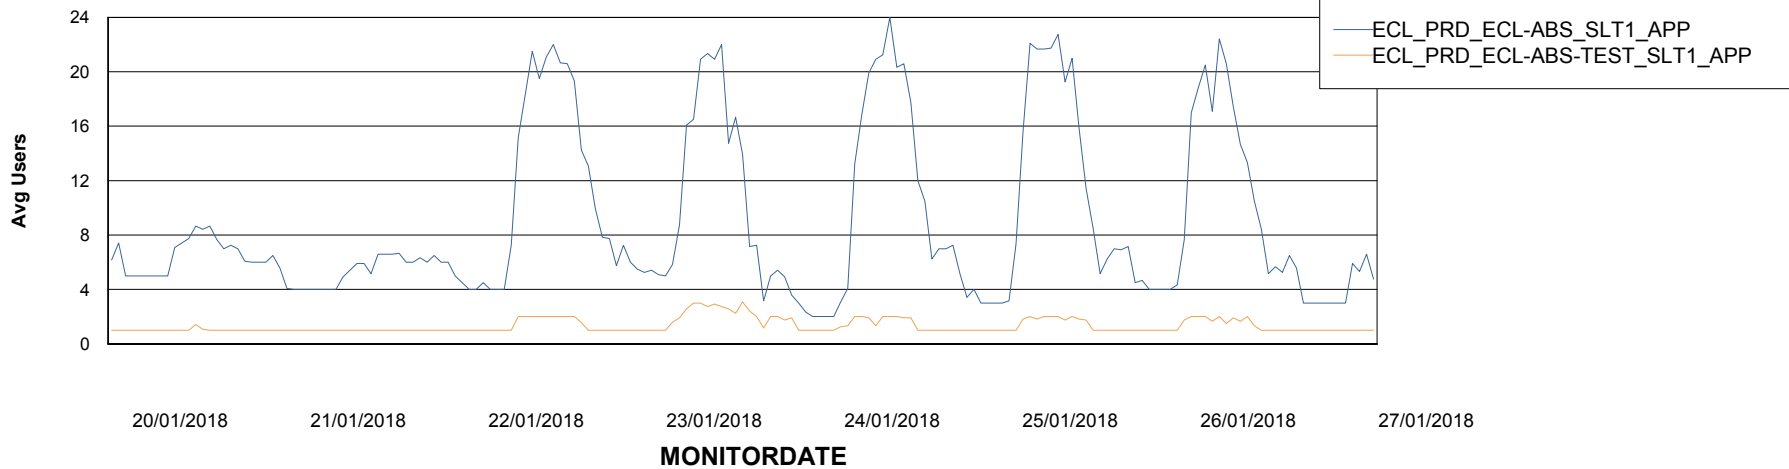

Avg users per day per ABS server