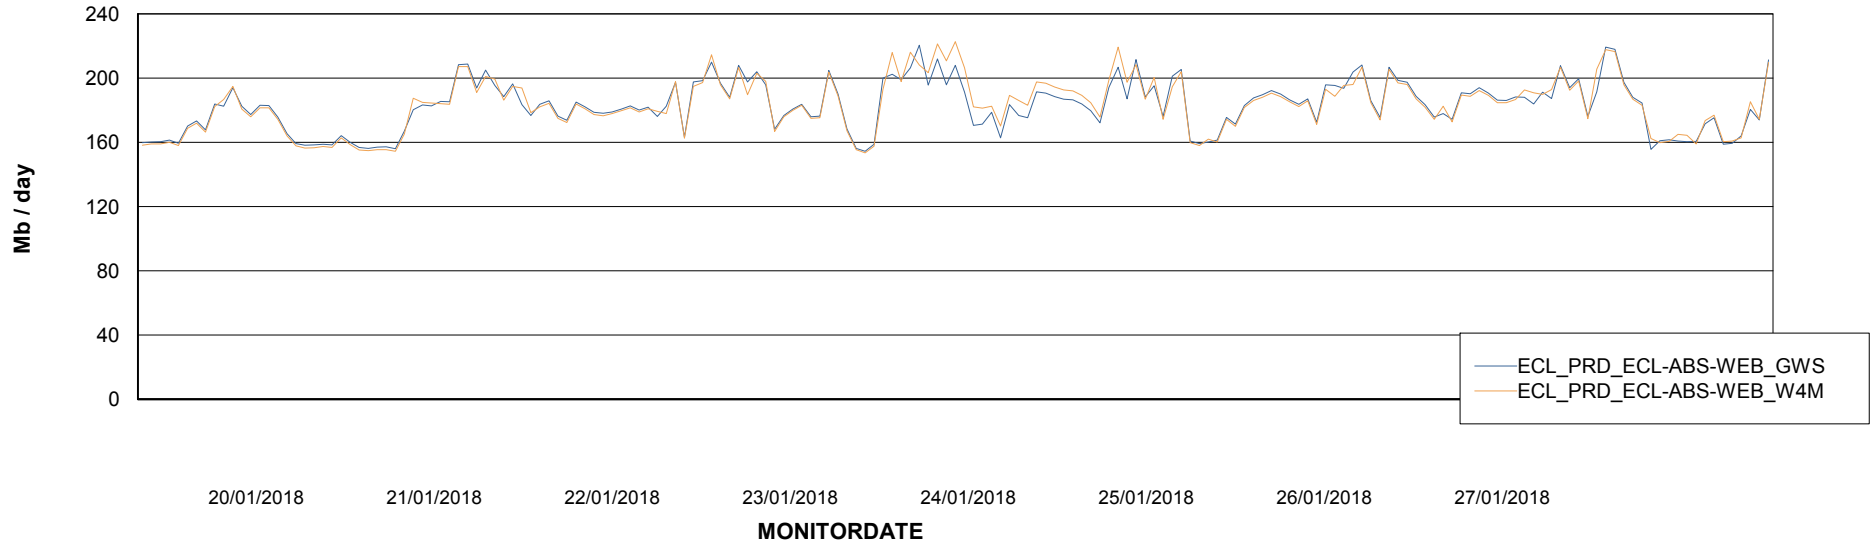

ABSSolute Web Component Services

Avg memory used per ABS Web component