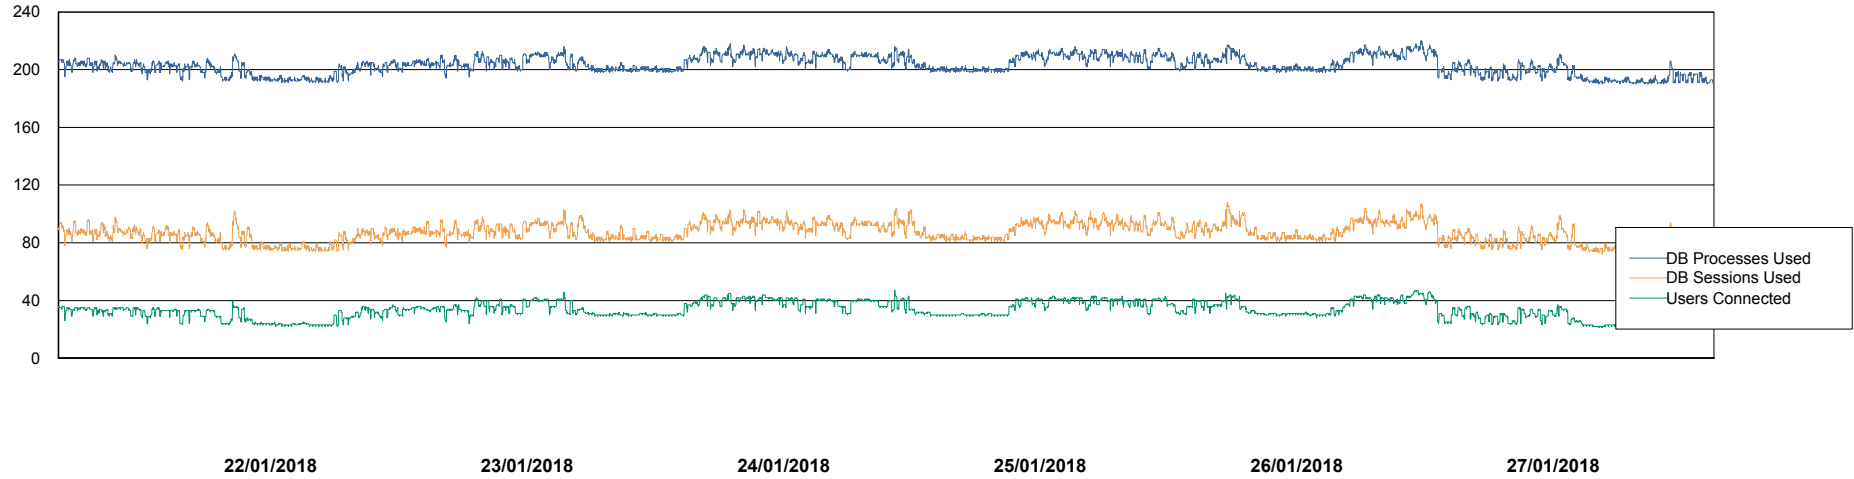

Weekly SLA Customer Report

Customer ECL Production
Database ID 77

Harddisk Usage ECL_PRD_ECL-ABS-WEB

	Free disk space on c: (%)	Total disk space on c: (Gb)	Free disk space on d: (%)	Total disk space on d: (Gb)
27/01/2018	85	127	0	0
26/01/2018	85	127	0	0
25/01/2018	85	127	0	0
24/01/2018	85	127	0	0
23/01/2018	85	127	0	0
22/01/2018	85	127	0	0
21/01/2018	85	127	0	0

Weekly SLA Customer Report

Customer ECL Production
Database ID 77

Database Performance ECLDB_Production

DB Processes Max 300
DB Sessions Max 480

Weekly SLA Customer Report

Customer ECL Production
 Database ID 77