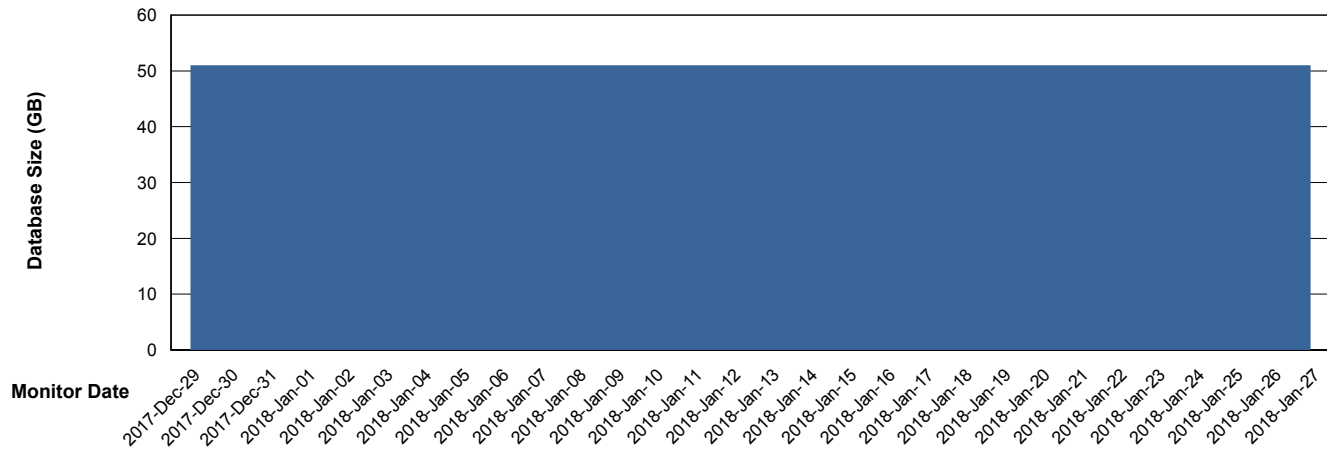

DATABASE SIZE DFDDDBI_Production

Database growth over last month