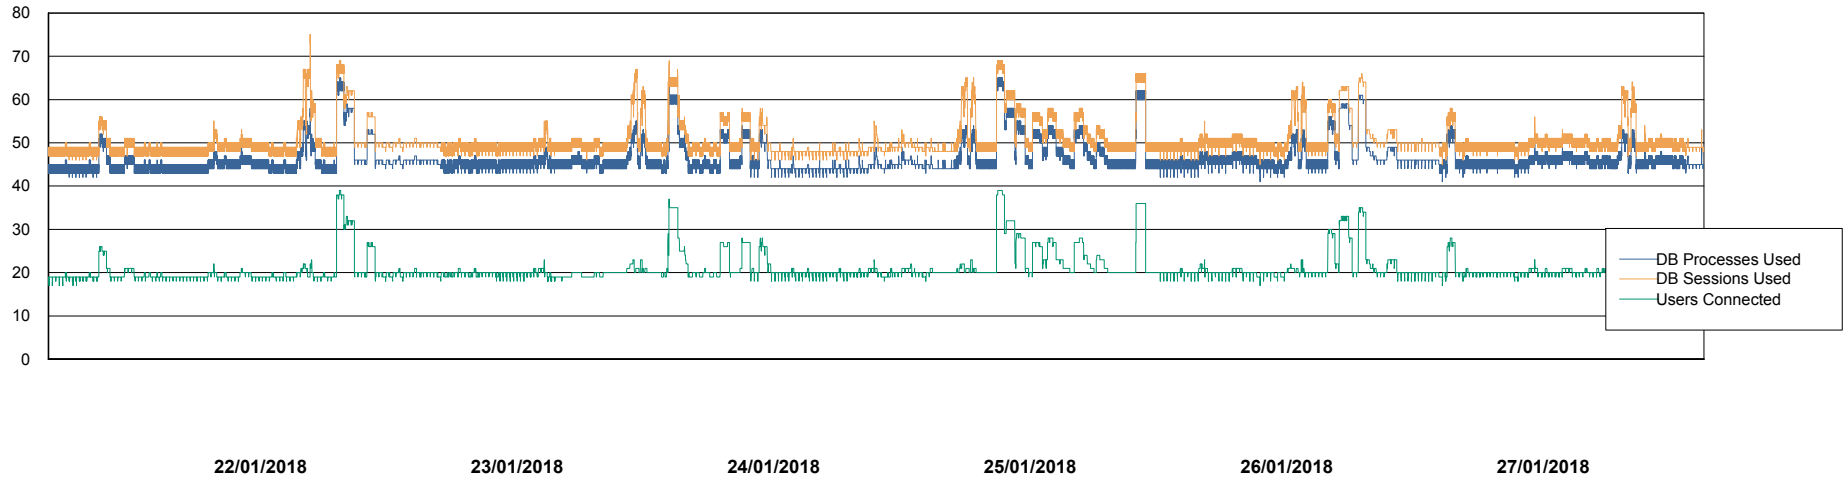

Database Performance DFDDDBBI_Production