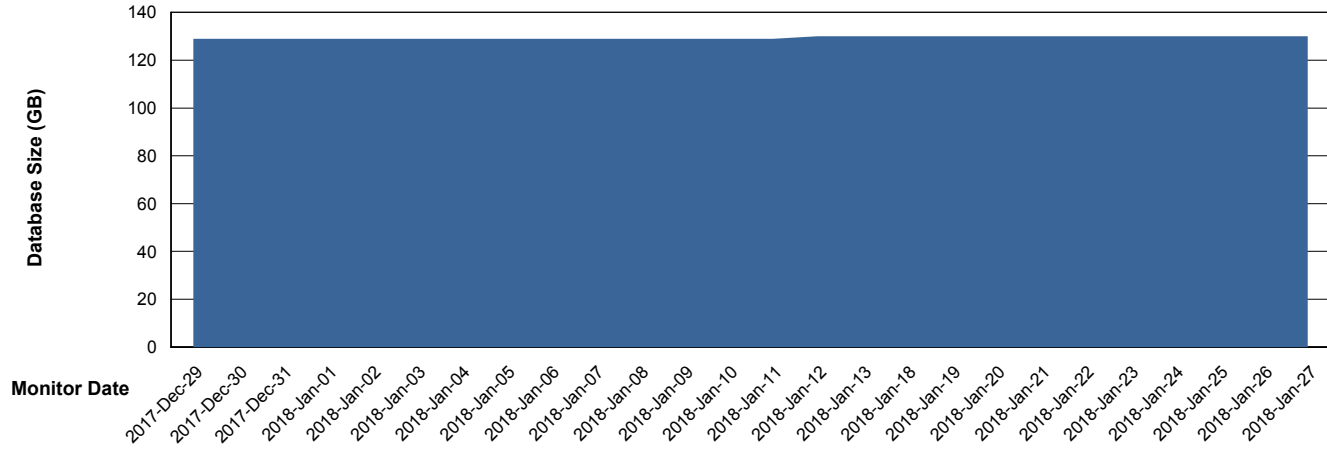

Weekly SLA Customer Report

Customer DFD Production
Database ID 39

Database Performance DFDDDBBI_Production

Weekly SLA Customer Report

Customer DFD Production
Database ID 39

DATABASE SIZE DFDDDB_Production

Database growth over last month