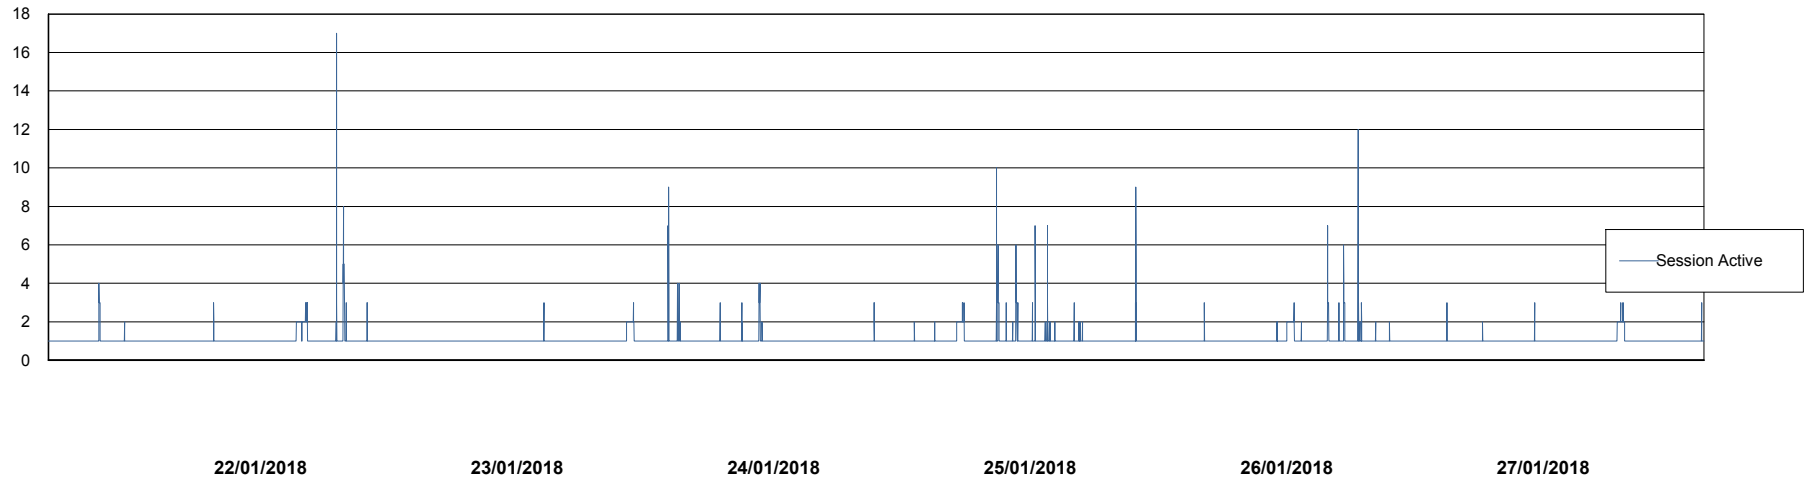

Weekly SLA Customer Report

Customer DFD Production
Database ID 39

Database Performance DFDDDB_Production

Weekly SLA Customer Report

Customer DFD Production
Database ID 39

Database Performance DFDDB_Standby

Weekly SLA Customer Report

Customer DFD Production
Database ID 39

Database Performance DFDDDBBI_Production

Weekly SLA Customer Report

Customer DFD Production
Database ID 39

DATABASE SIZE DFDDDB_Production

Database growth over last month