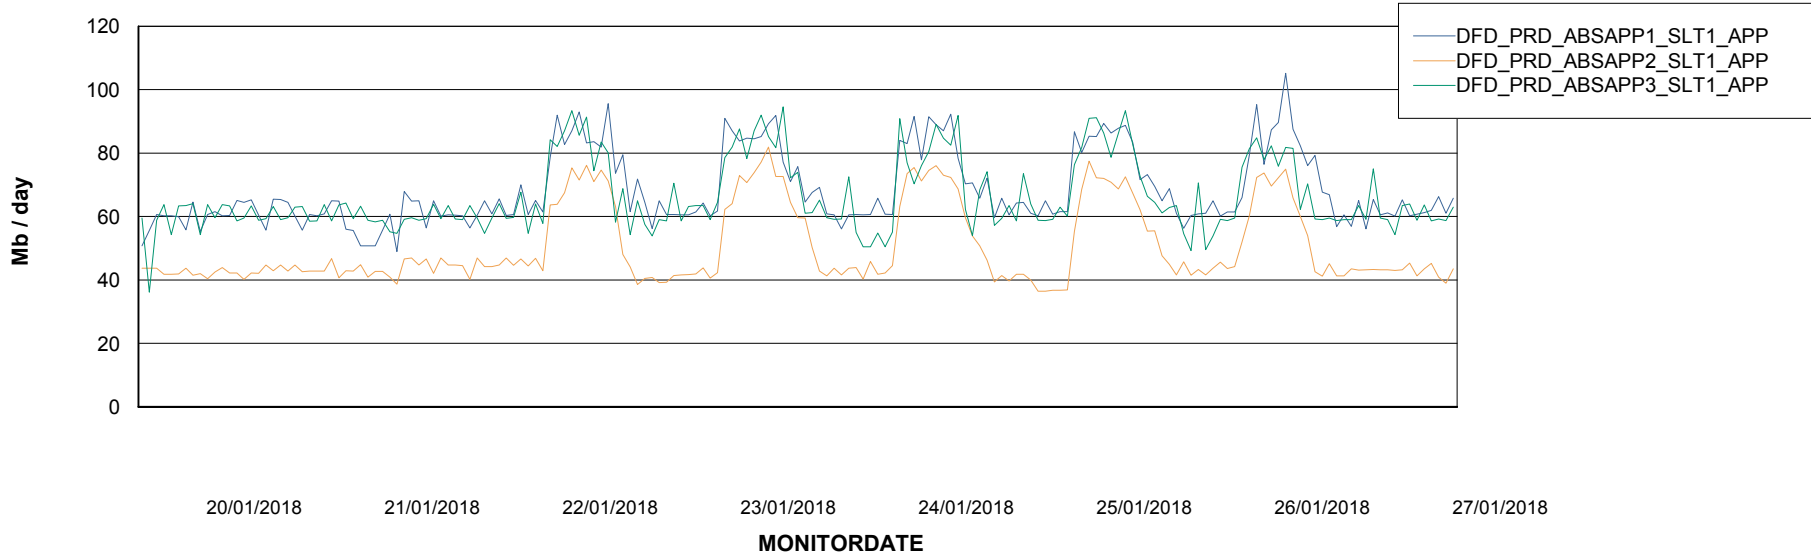

ABSSolute Application Server Services

Avg memory used per ABS Server Service