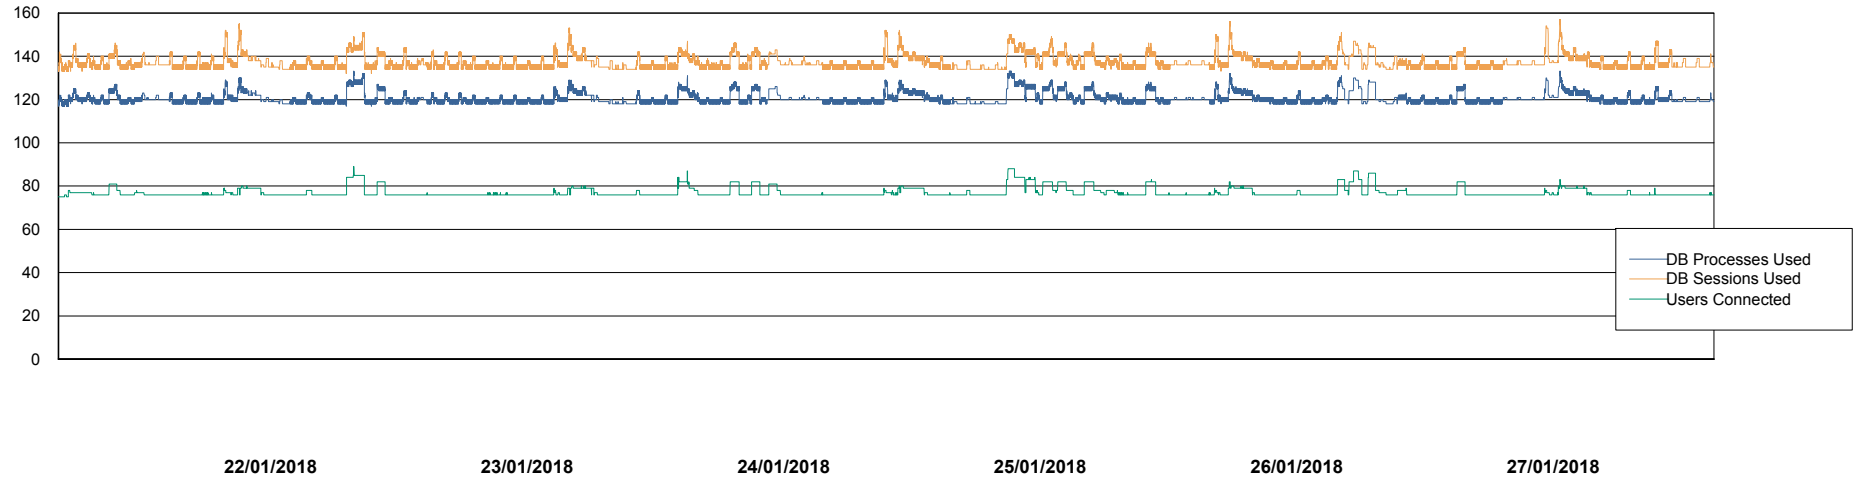

Database Performance DFDDDB_Production