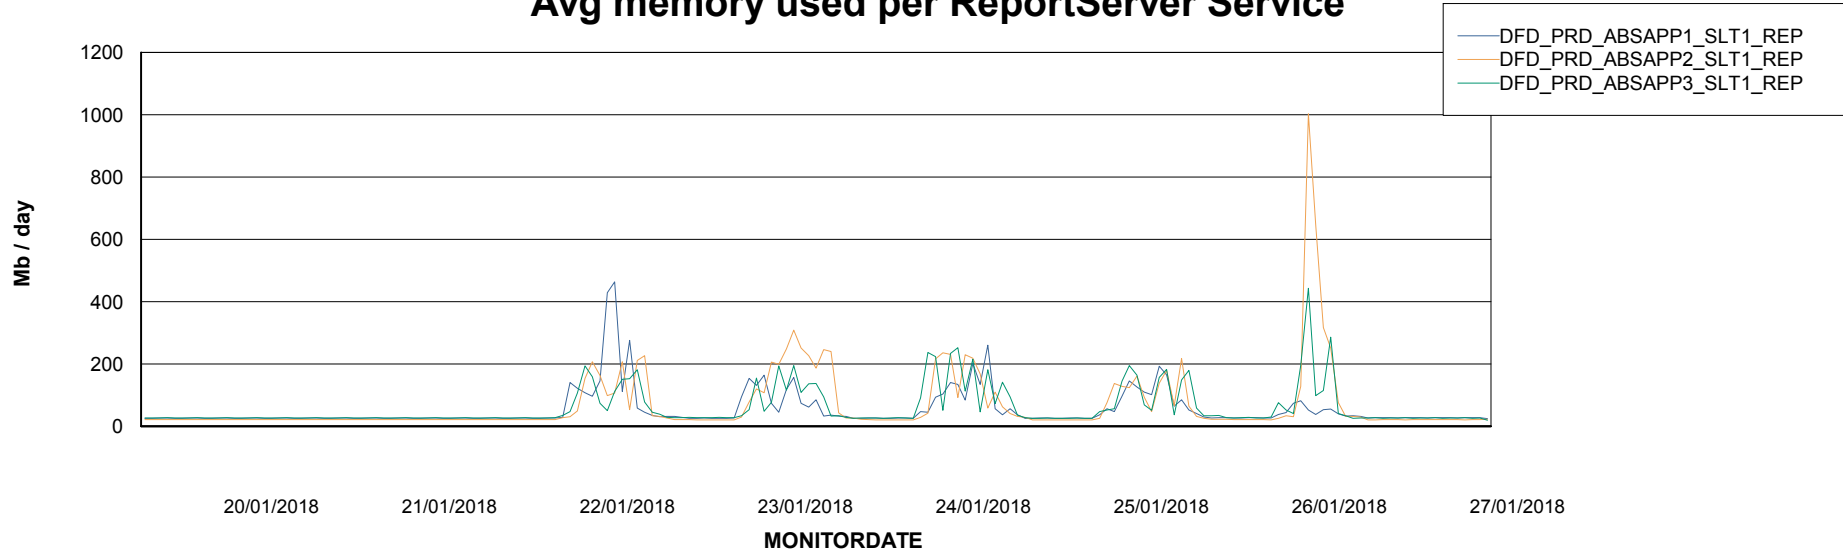

Avg memory used per ABS Server Service

Avg users per day per ABS server

Weekly SLA Customer Report

Customer DFD Production
Database ID 39

ABSSolute Application ReportServer Services

Avg memory used per ReportServer Service