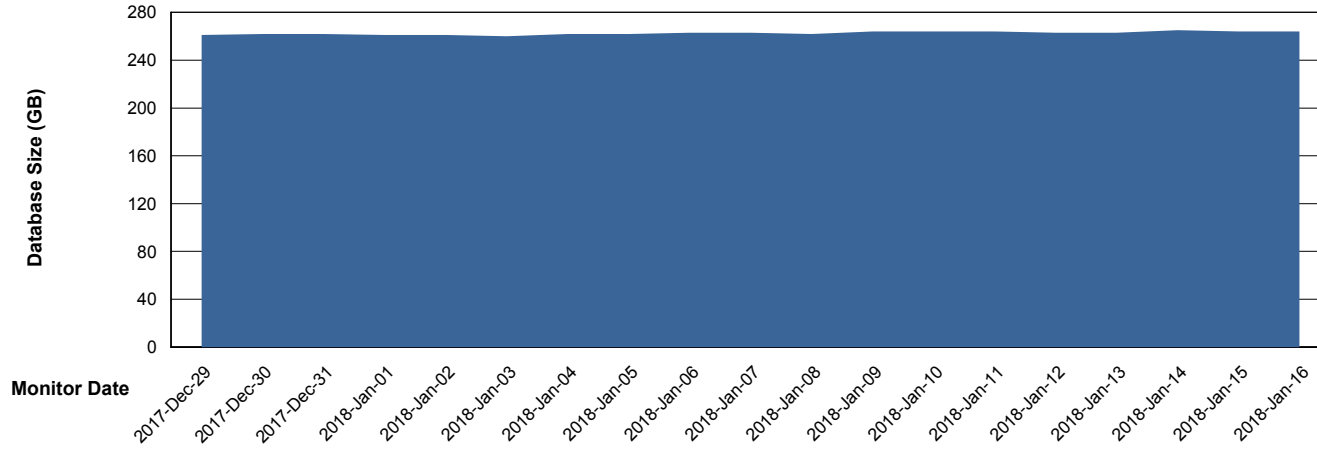

Weekly SLA Customer Report

Customer CSC_Production
Database ID 50

Harddisk Usage CSC_PRD_WEBSRV

27/01/2018	43
26/01/2018	43
25/01/2018	43
24/01/2018	43
23/01/2018	43
22/01/2018	43
21/01/2018	43

Weekly SLA Customer Report

Customer CSC_Production
Database ID 50

DATABASE SIZE CSCDB_Primary

Database growth over last month

Weekly SLA Customer Report

Customer CSC_Production
Database ID 50

Standby Database Health CSC_Production

Recovery lag for last 7 days