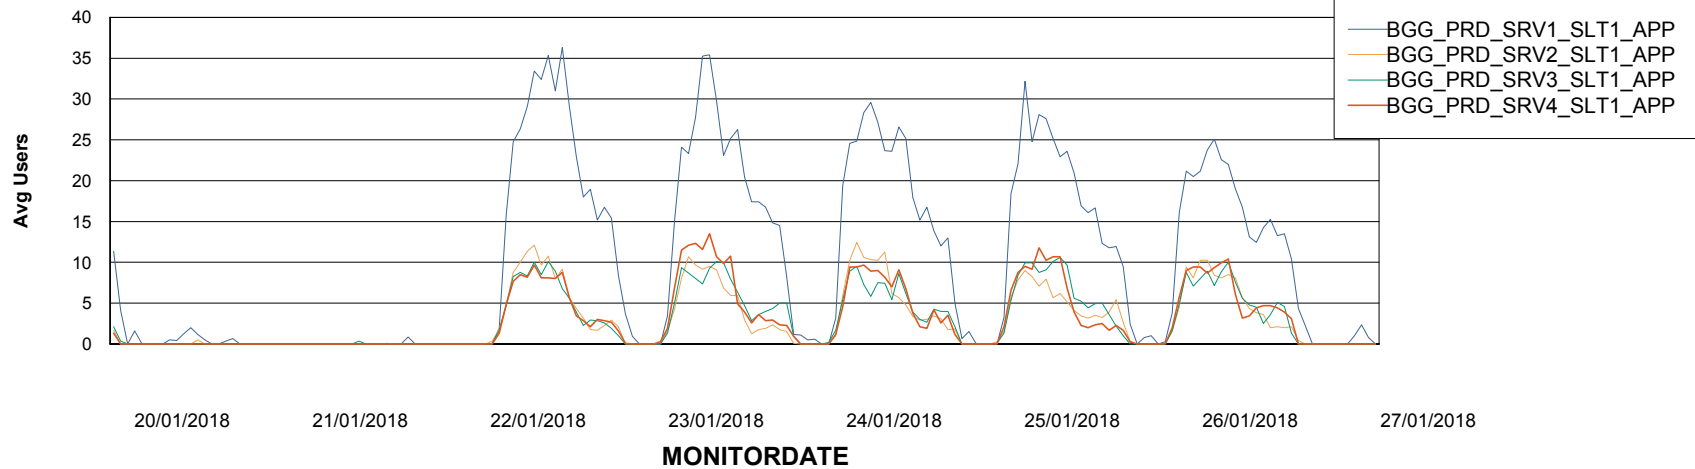

Avg users per day per ABS server