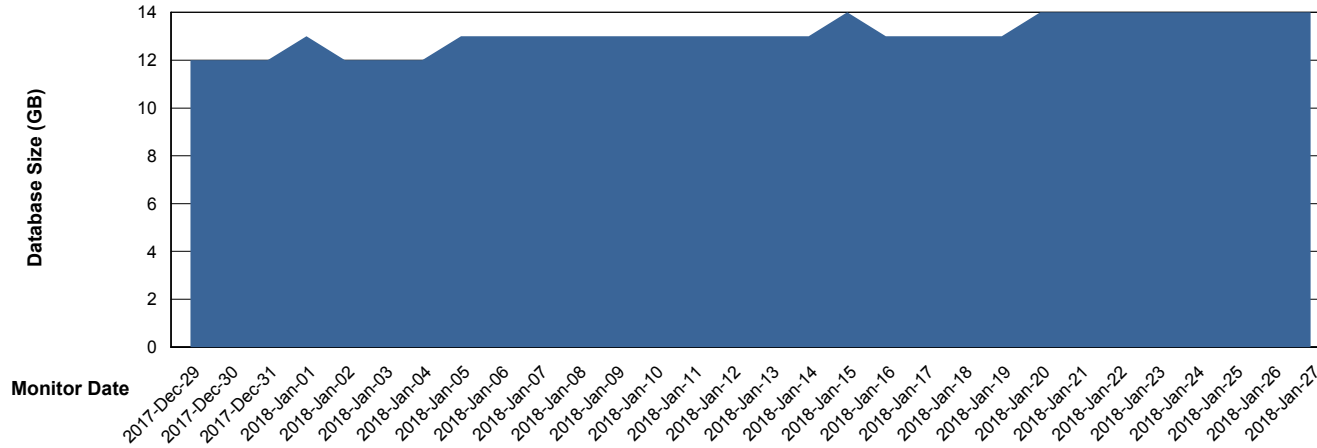

Customer BGG_Production
Database ID 58

Database Performance BGGDB_Standby

Weekly SLA Customer Report

Customer BGG_Production
Database ID 58

DATABASE SIZE BGGDB_BI

Database growth over last month

DATABASE SIZE BGGDB_Production