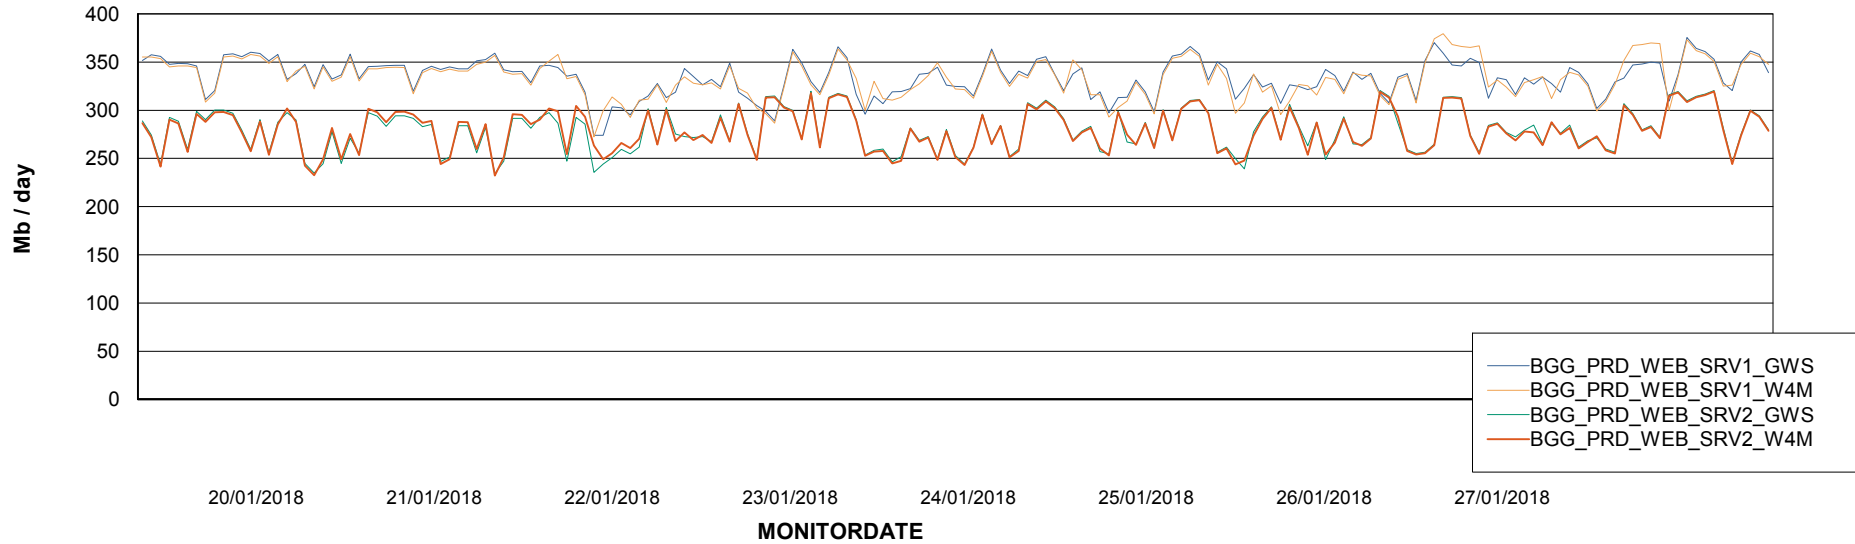

ABSSolute Web Component Services

Avg memory used per ABS Web component