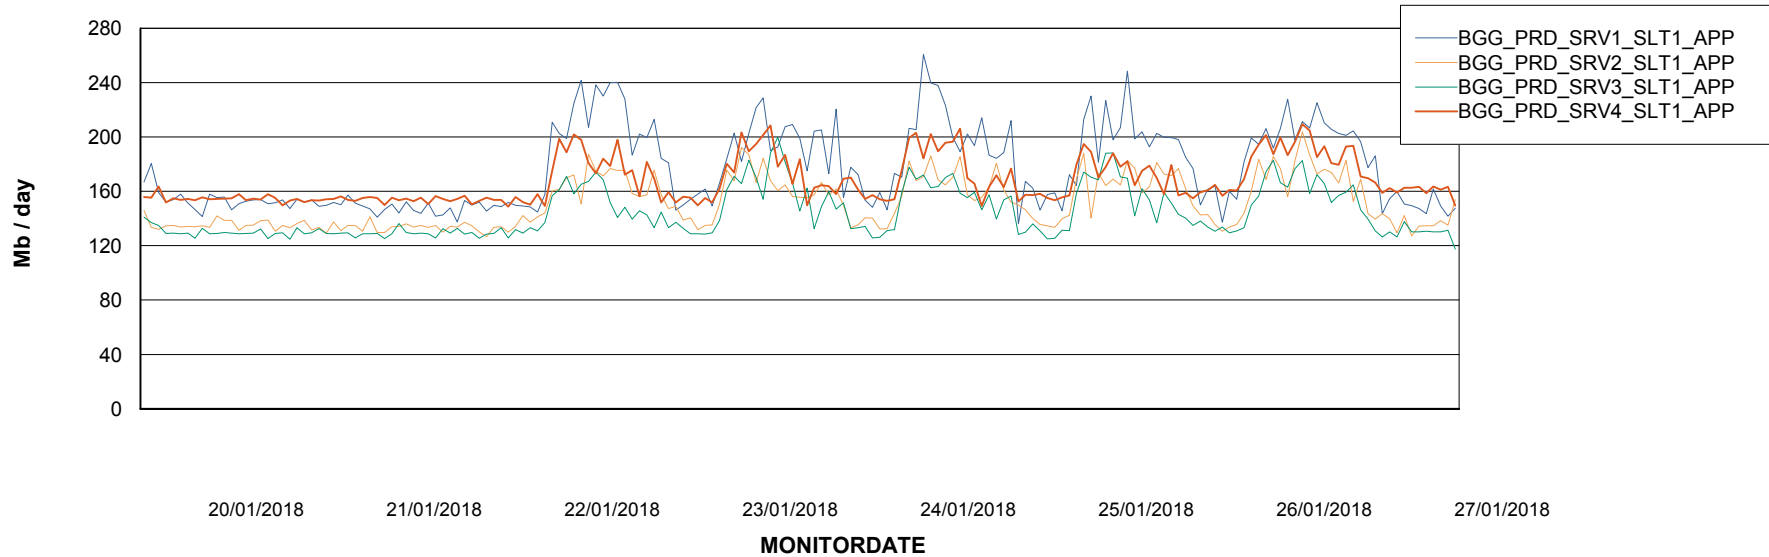

ABSSolute Application Server Services

Avg memory used per ABS Server Service