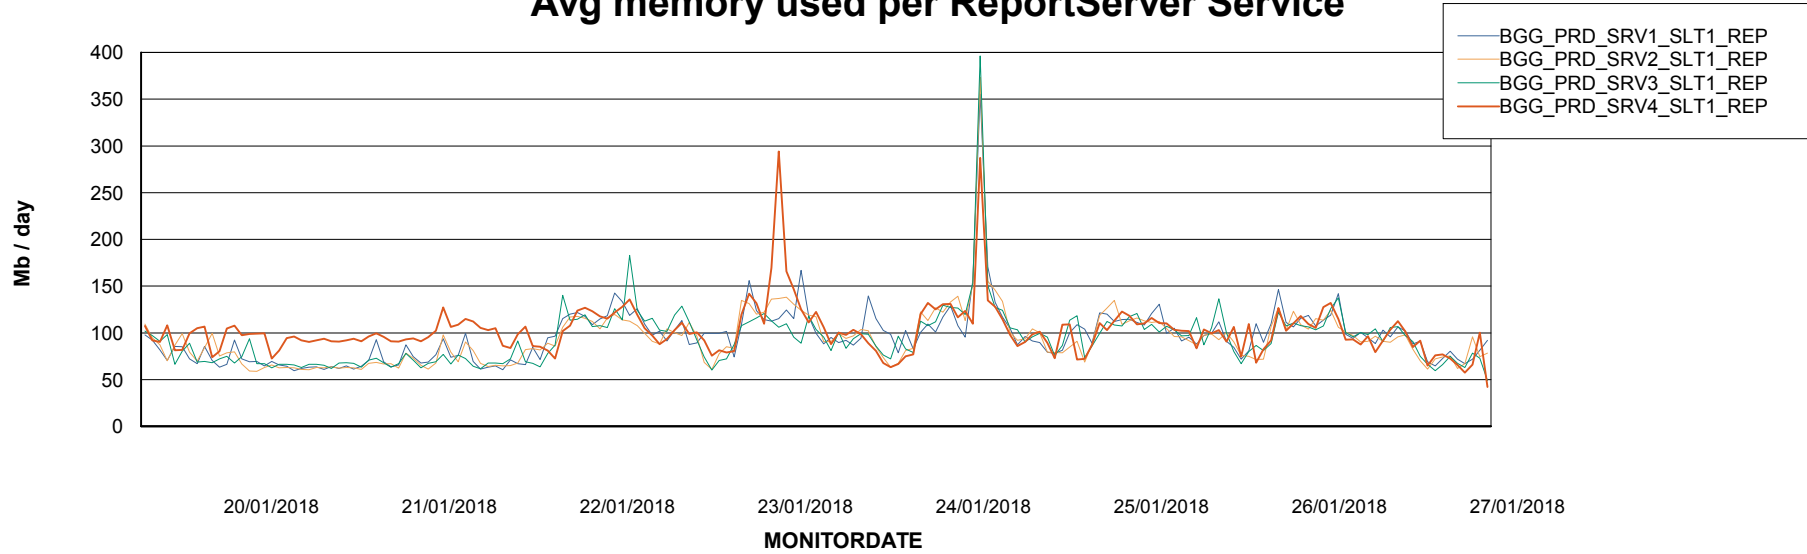

Avg memory used per ABS Server Service

Avg users per day per ABS server

Weekly SLA Customer Report

Customer BGG_Production
Database ID 58

ABSSolute Application ReportServer Services

Avg memory used per ReportServer Service