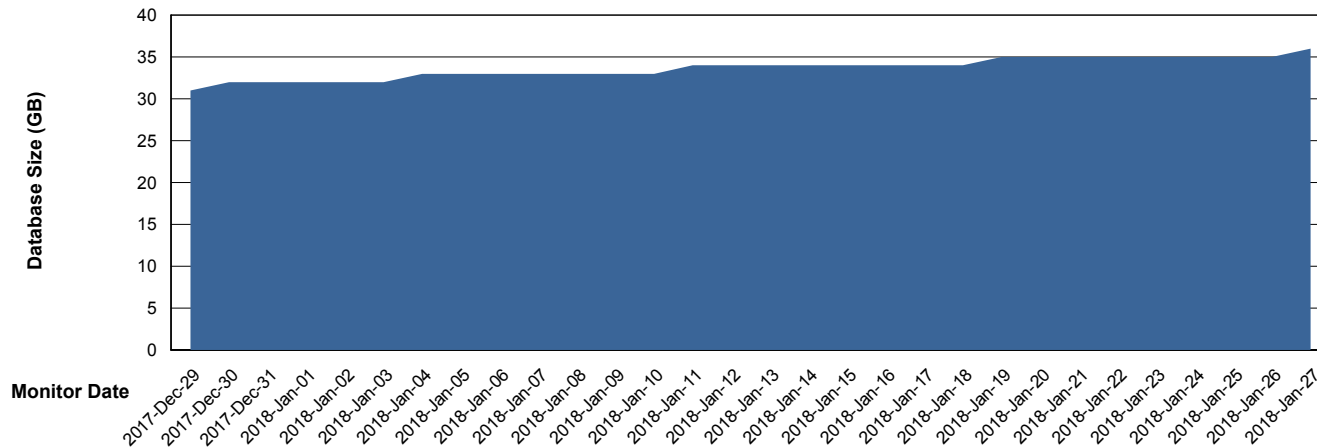

Customer BGG_Production
Database ID 58

Database Performance BGGDB_Standby

Weekly SLA Customer Report

Customer BGG_Production
Database ID 58

DATABASE SIZE BGGDB_BI

Database growth over last month

DATABASE SIZE BGGDB_Production

Database growth over last month

Weekly SLA Customer Report

Customer BGG_Production
Database ID 58

Database Tablespace BGGDB_BI

Date	Tablespace Name	Filesize (Gb)	Usedsize (Gb)	Percentage free
27/01/2018	ABSDATA	2	6	40
	INDX	2	6	25
26/01/2018	ABSDATA	2	6	40
	INDX	2	6	25
25/01/2018	ABSDATA	2	6	40
	INDX	2	6	25
24/01/2018	ABSDATA	2	6	40
	INDX	2	6	25
23/01/2018	ABSDATA	2	6	40
	INDX	2	6	25
22/01/2018	ABSDATA	2	6	40
	INDX	2	6	25
21/01/2018	ABSDATA	2	6	40
	INDX	2	6	25