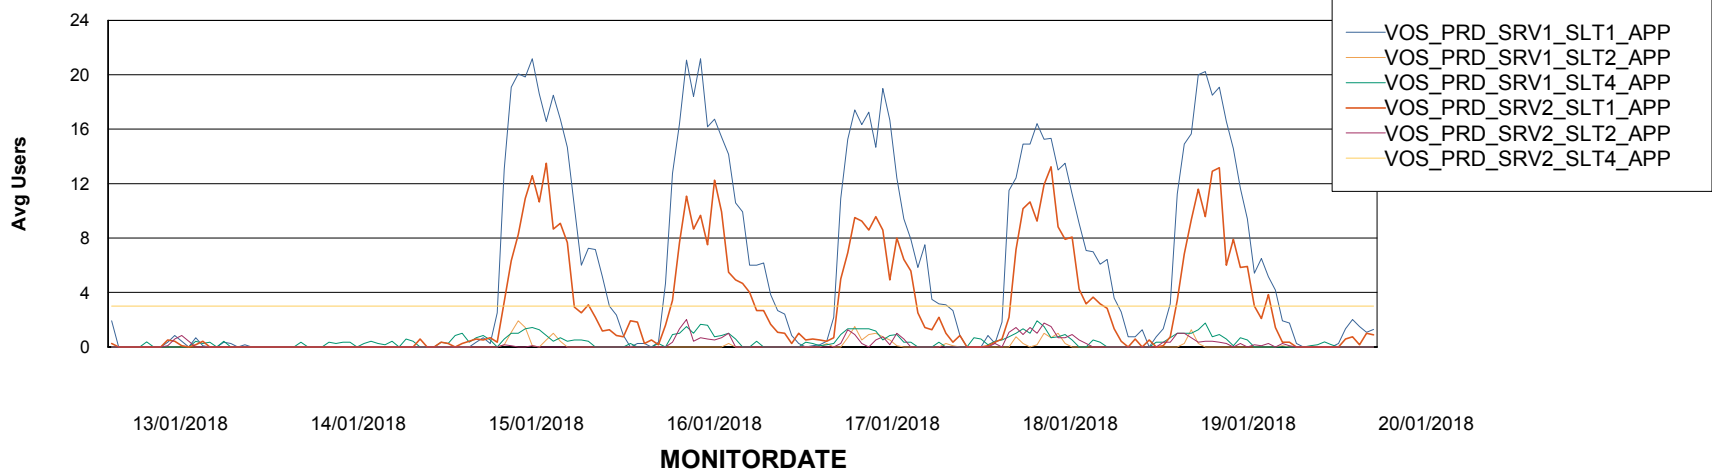

Avg users per day per ABS server