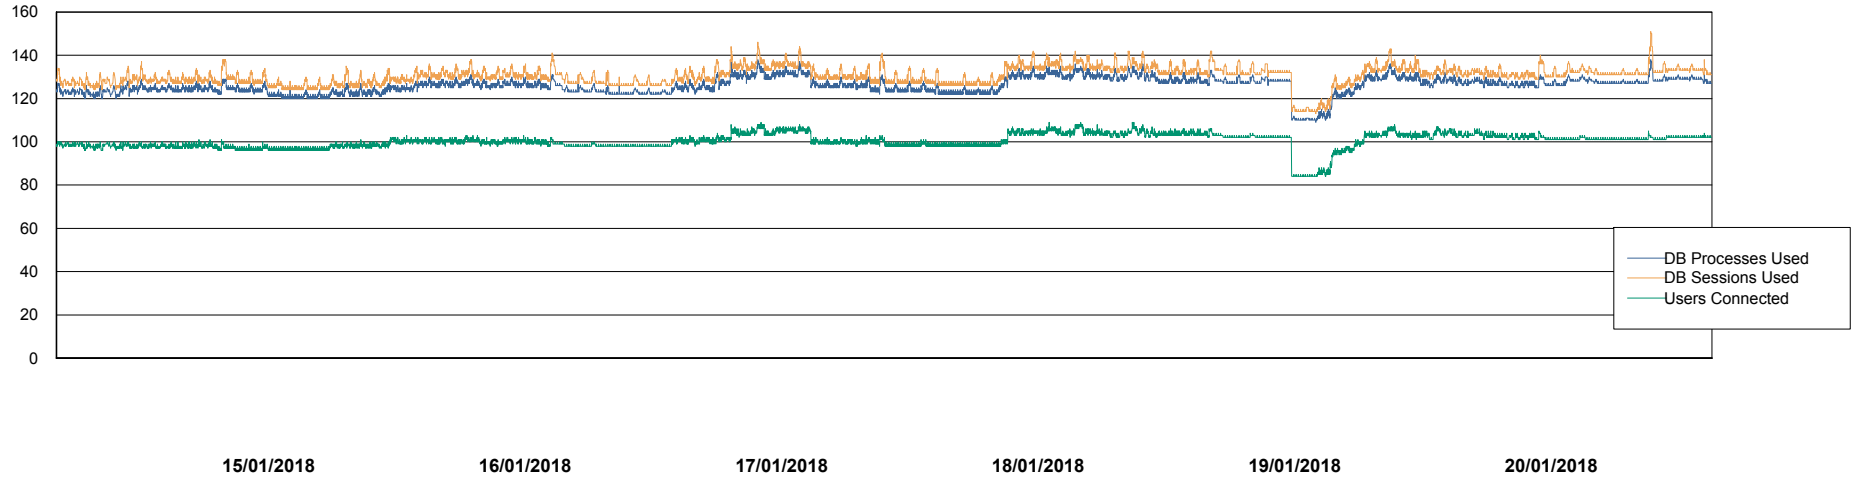

Database Performance VOSDB_Production

DB Processes Max 200
DB Sessions Max 322