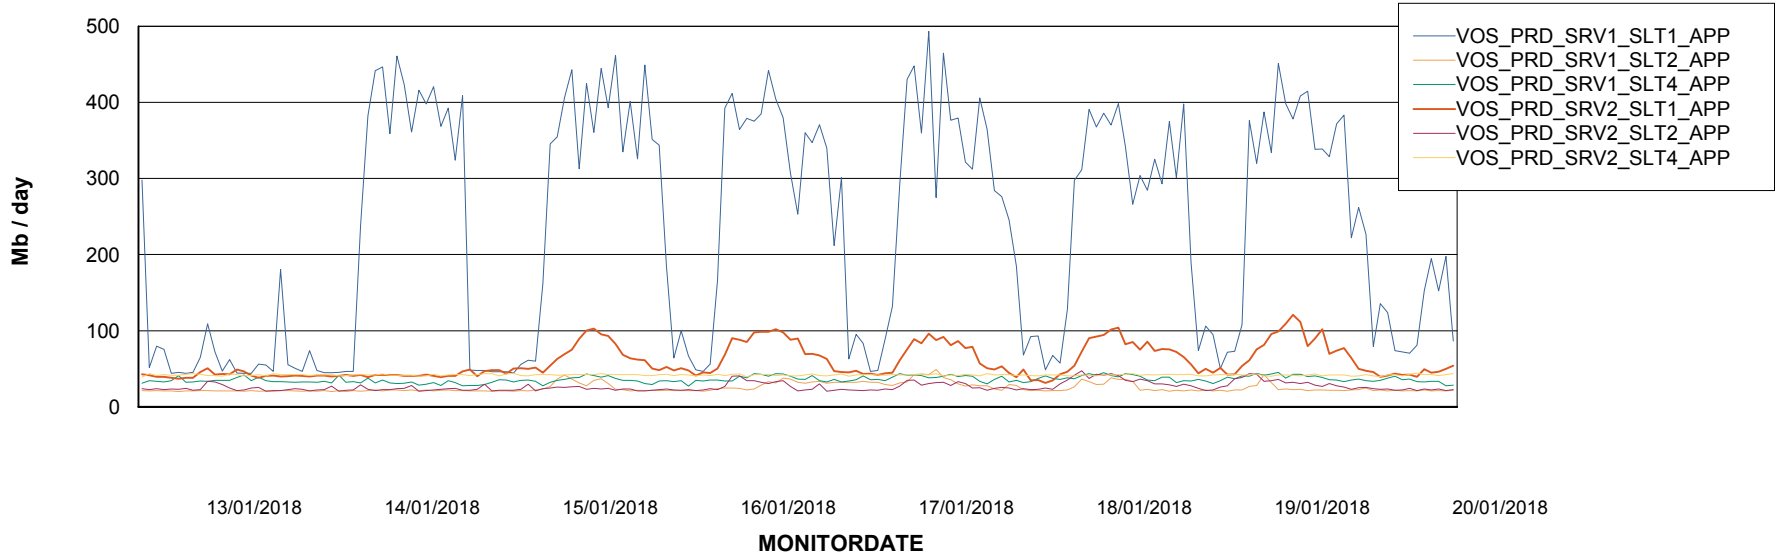

ABSSolute Application Server Services

Avg memory used per ABS Server Service