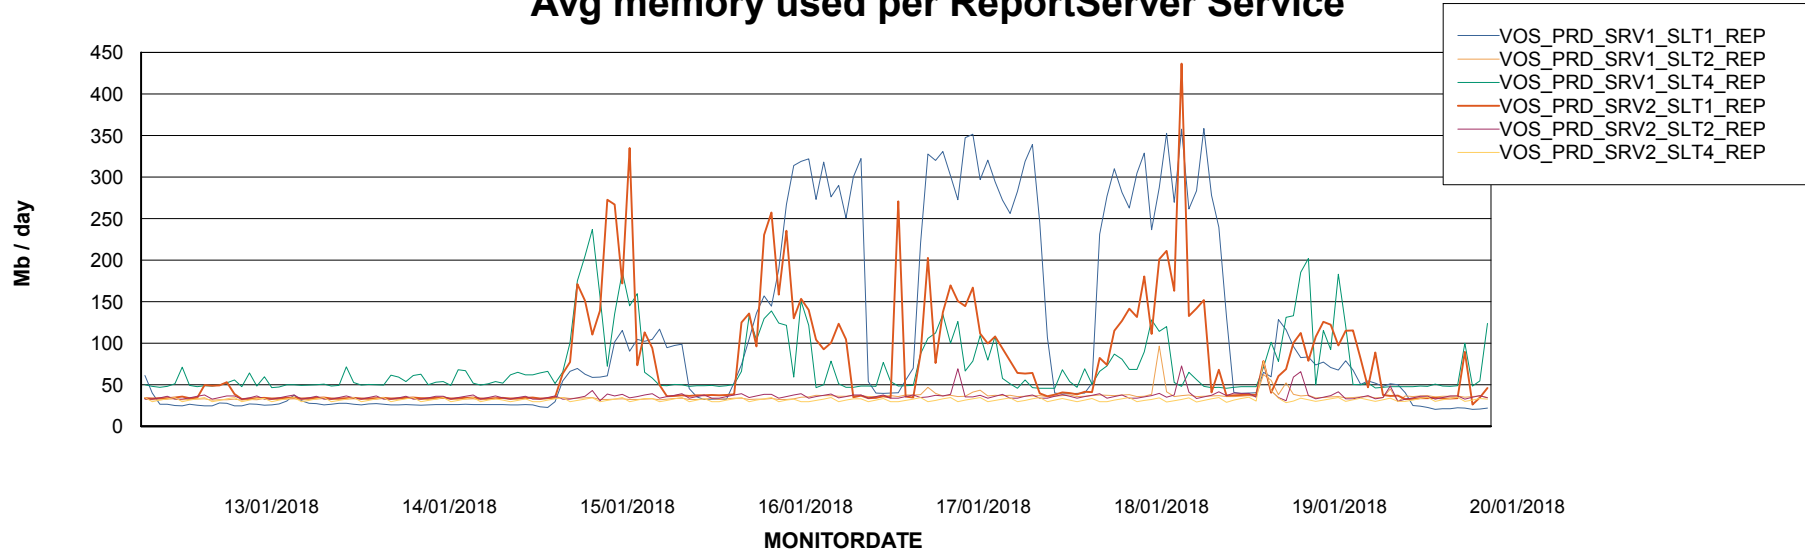

ABSSolute Application ReportServer Services

Avg memory used per ReportServer Service