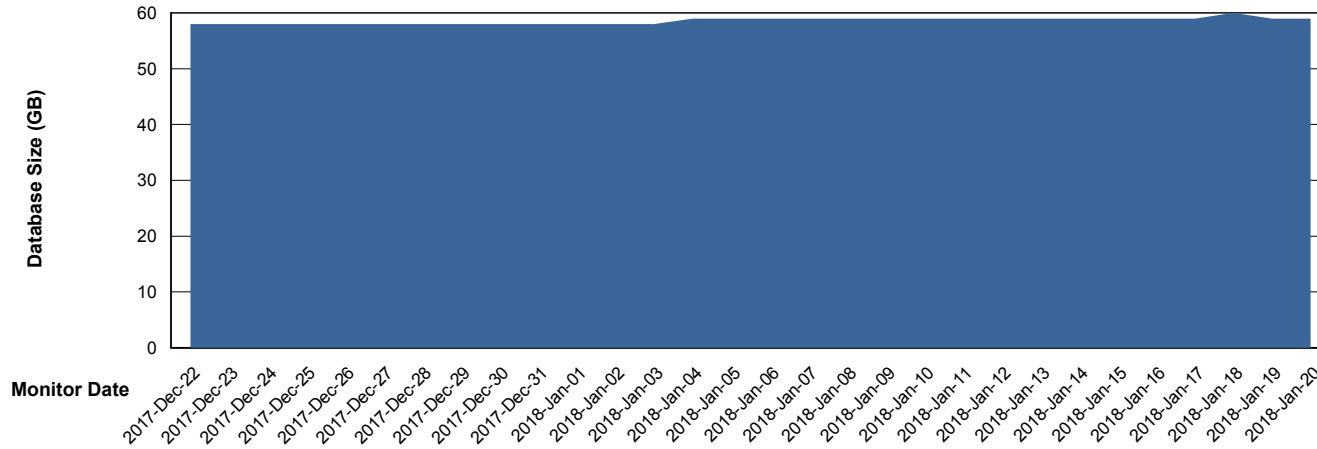

DATABASE SIZE VOSBIDB_Production

Database growth over last month