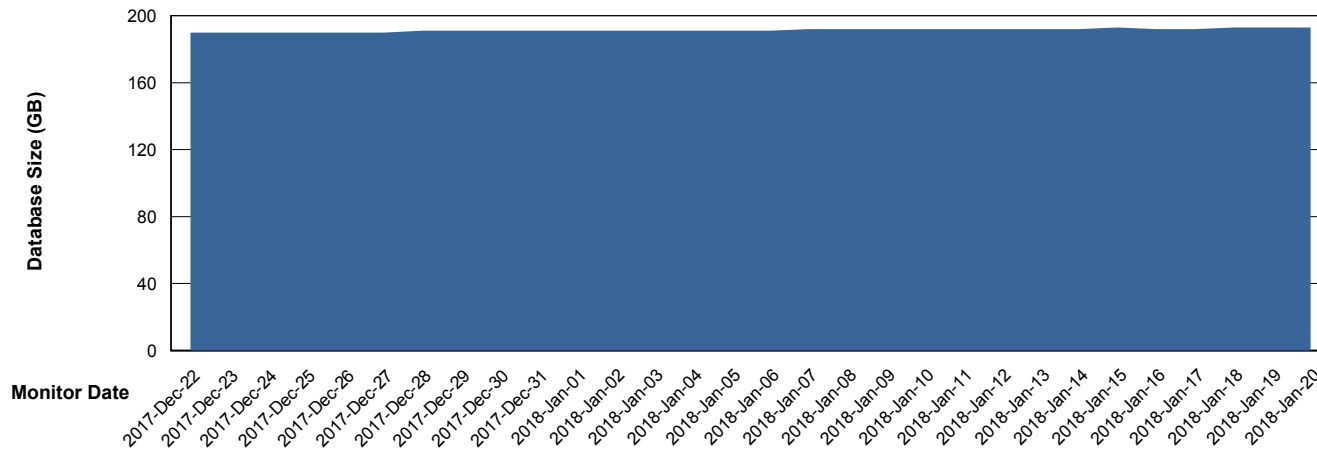

# Weekly SLA Customer Report

Customer VOS\_Production  
Database ID 68

DATABASE SIZE VOSBIDB\_Production

### Database growth over last month

DATABASE SIZE VOSDB\_Production

### Database growth over last month