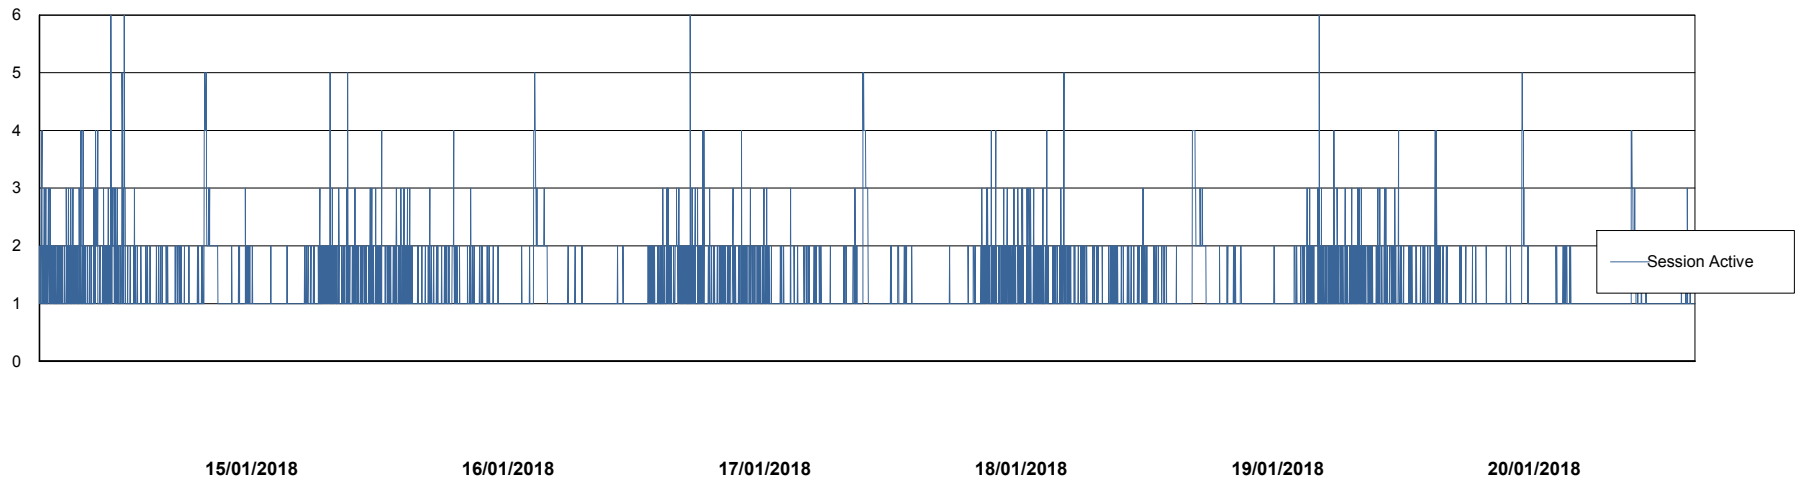

Database Performance VOSDB_Production

DB Processes Max 200
DB Sessions Max 322