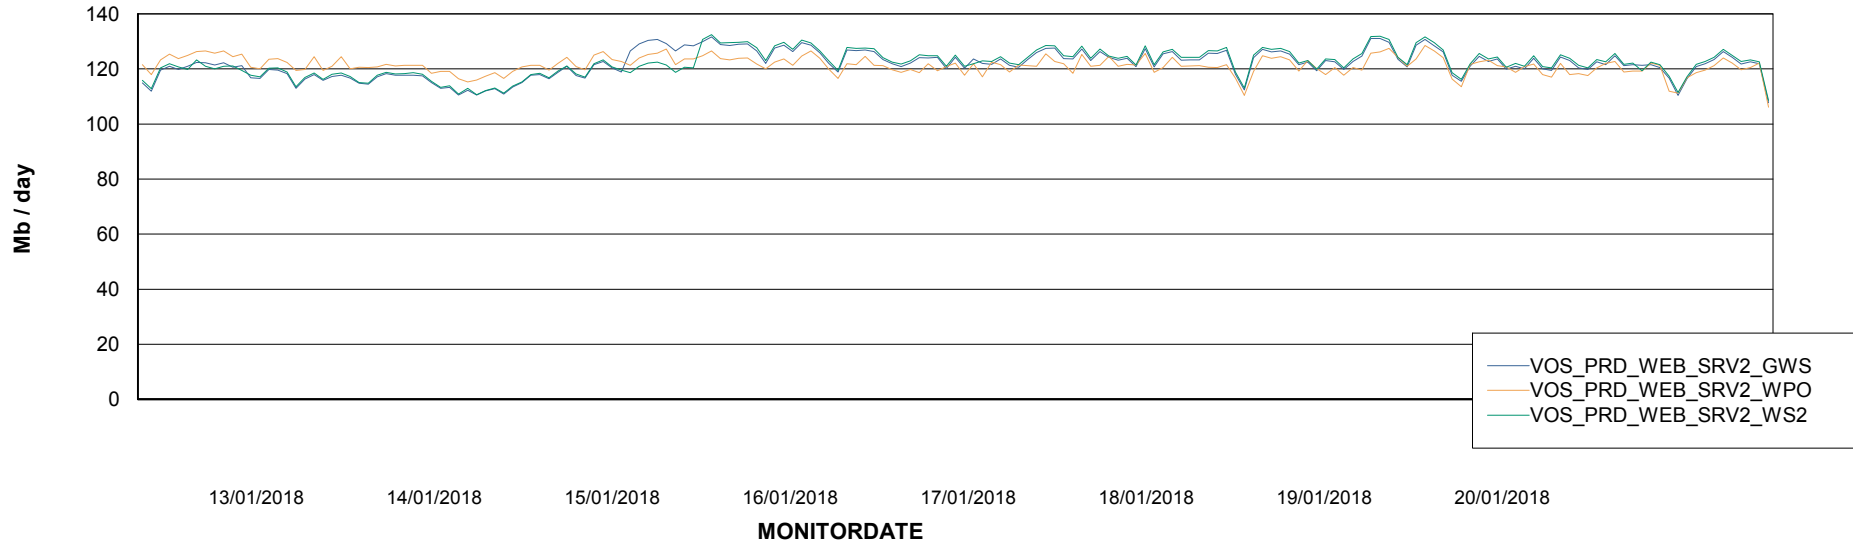

ABSSolute Web Component Services

Avg memory used per ABS Web component