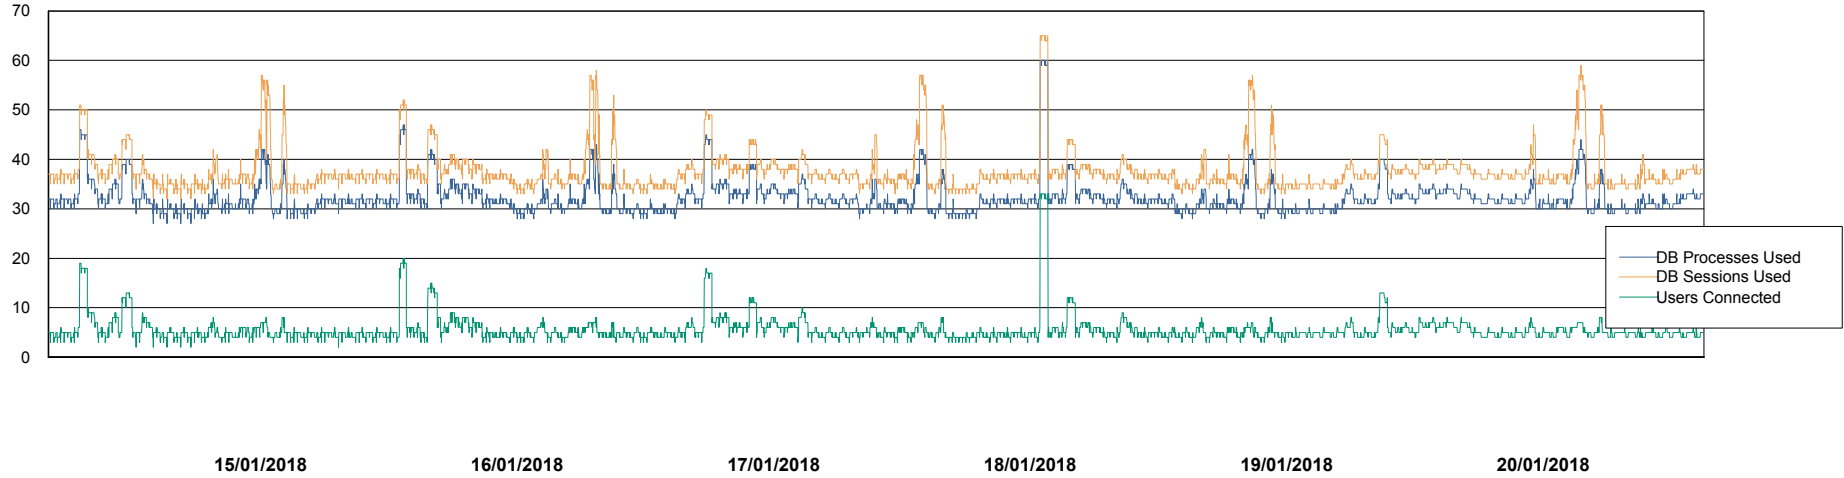

Database Performance VOSBIDB_Production

DB Processes Max 500
DB Sessions Max 772