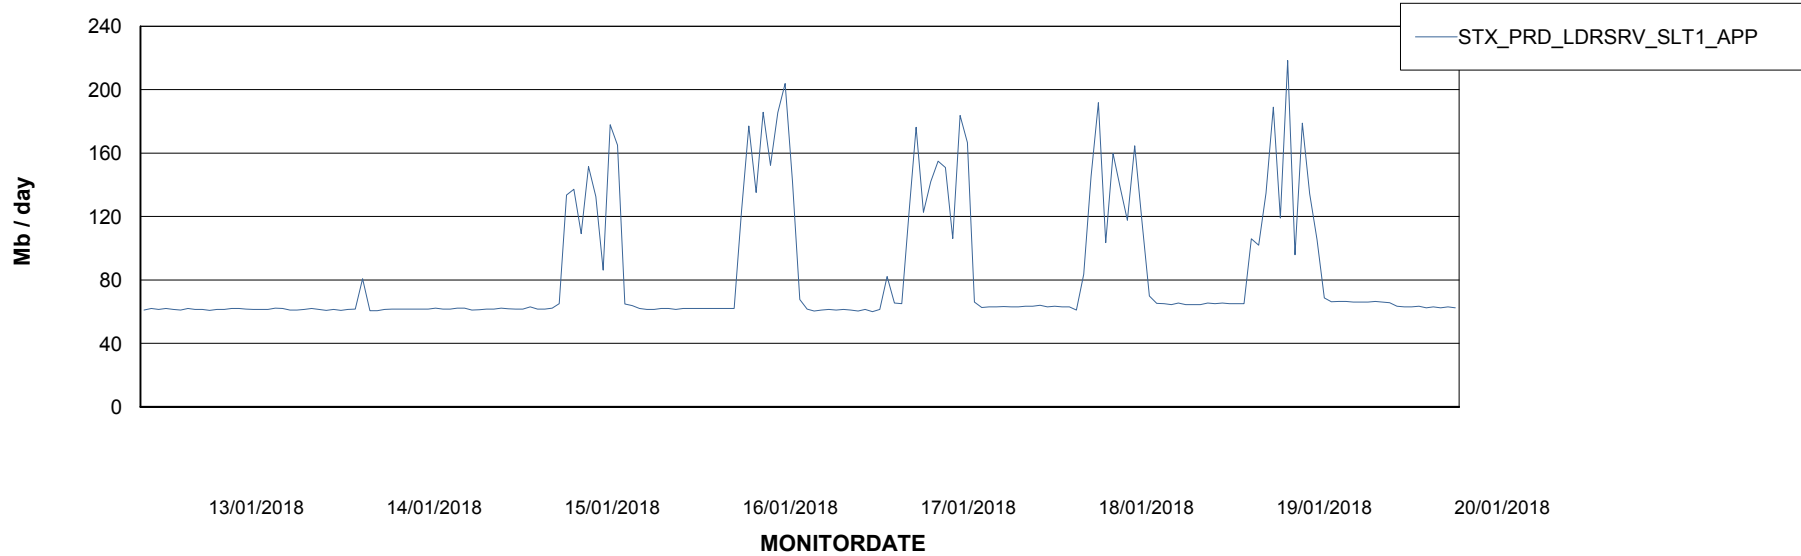

Weekly SLA Customer Report

Customer STX_Production
Database ID 71

Weekly SLA Customer Report

Customer STX_Production
Database ID 71

ABSSolute Application Server Services

Avg memory used per ABS Server Service