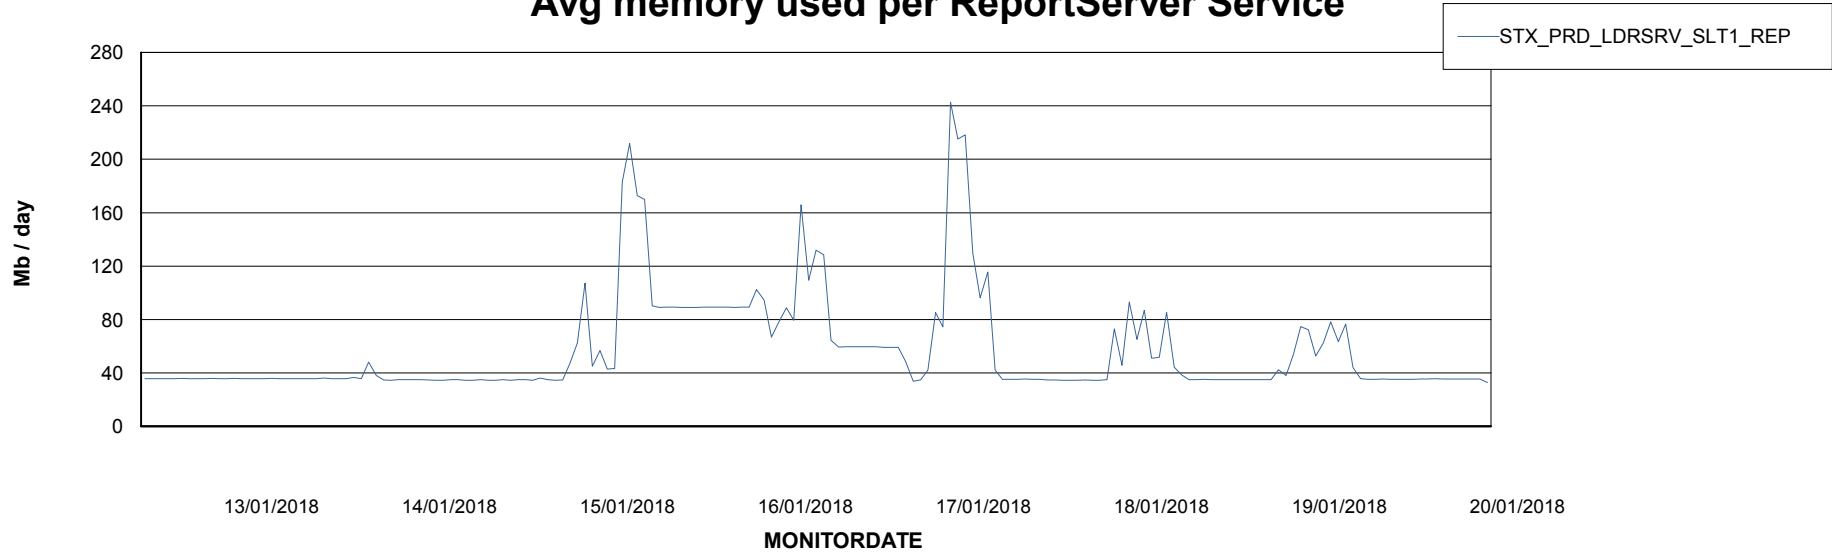

Avg users per day per ABS server

Weekly SLA Customer Report

Customer STX_Production
Database ID 71

ABSSolute Application ReportServer Services

Avg memory used per ReportServer Service

Disaster per ABS component