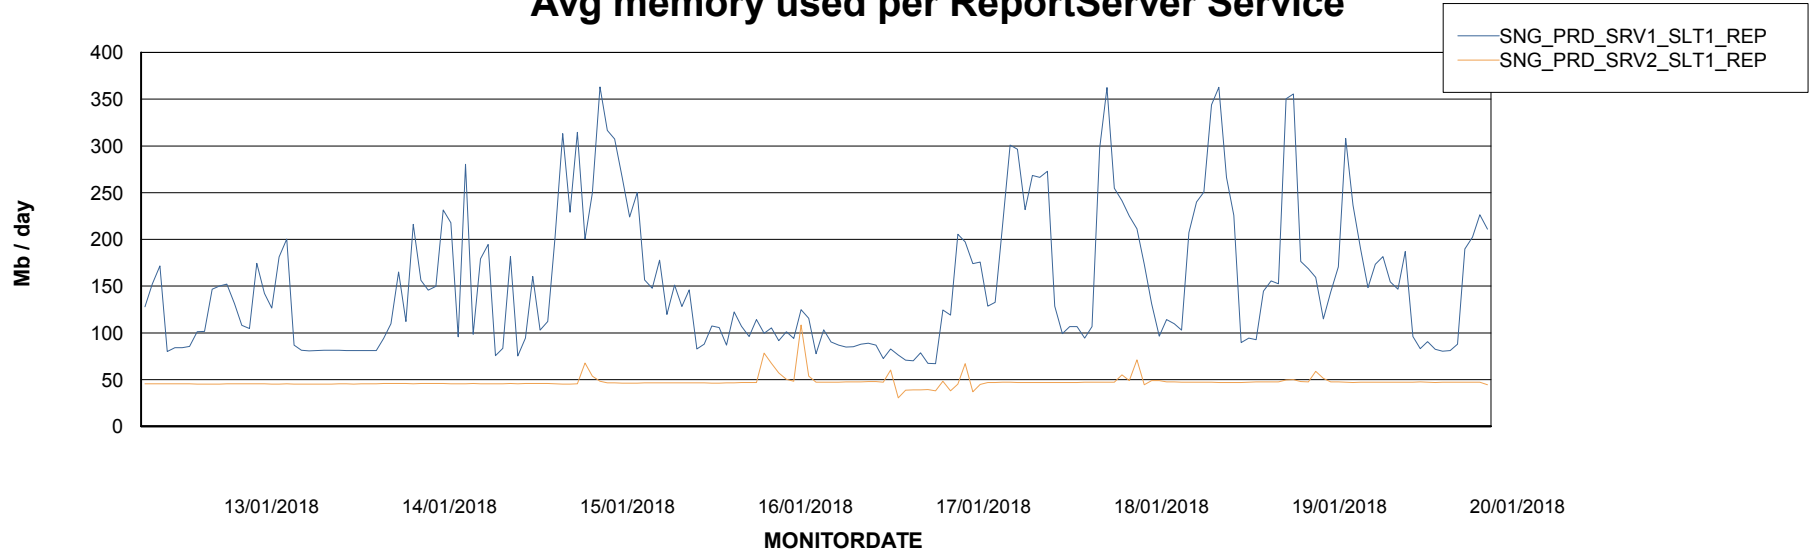

Avg users per day per ABS server

Weekly SLA Customer Report

Customer SNG_Production
Database ID 70

ABSSolute Application ReportServer Services

Avg memory used per ReportServer Service

Weekly SLA Customer Report