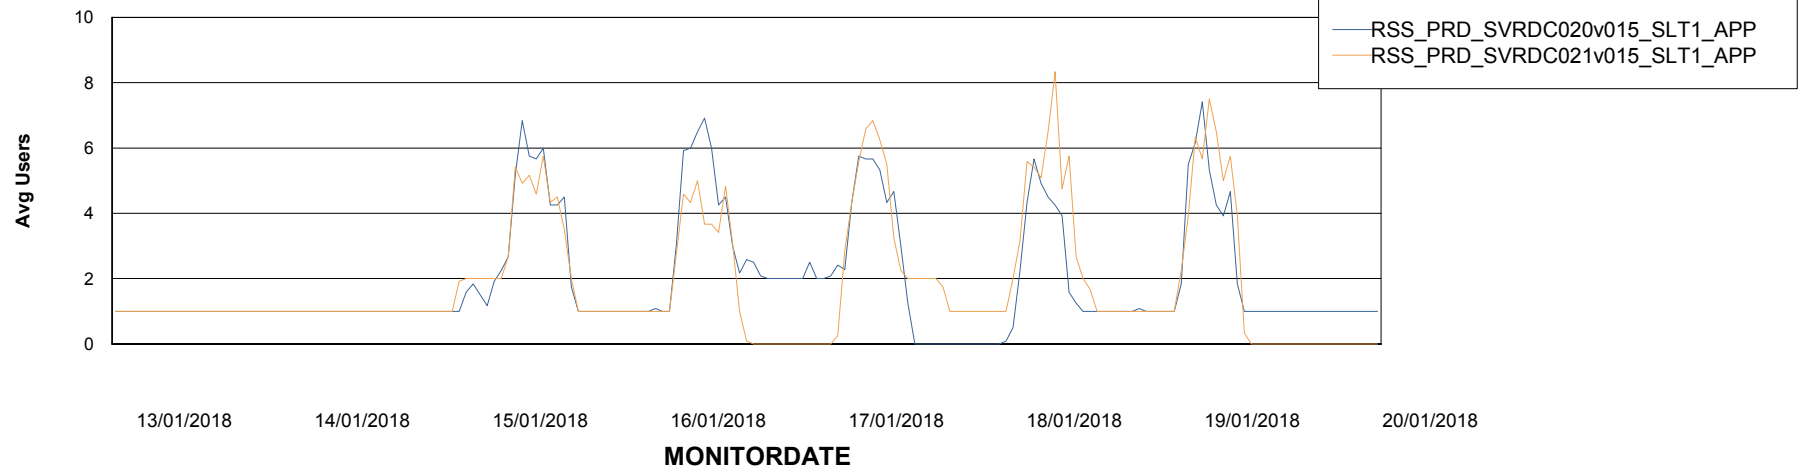

Avg users per day per ABS server