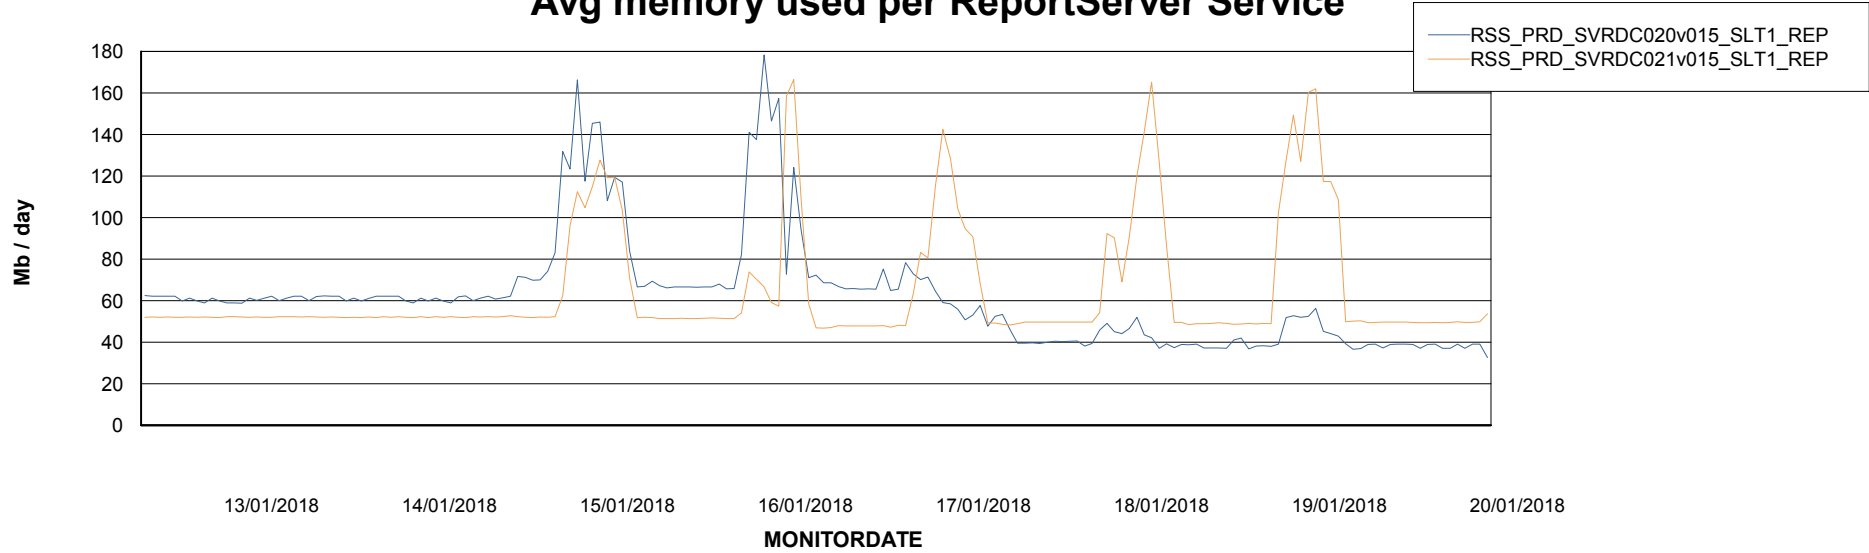

ABSSolute Application ReportServer Services

Avg memory used per ReportServer Service