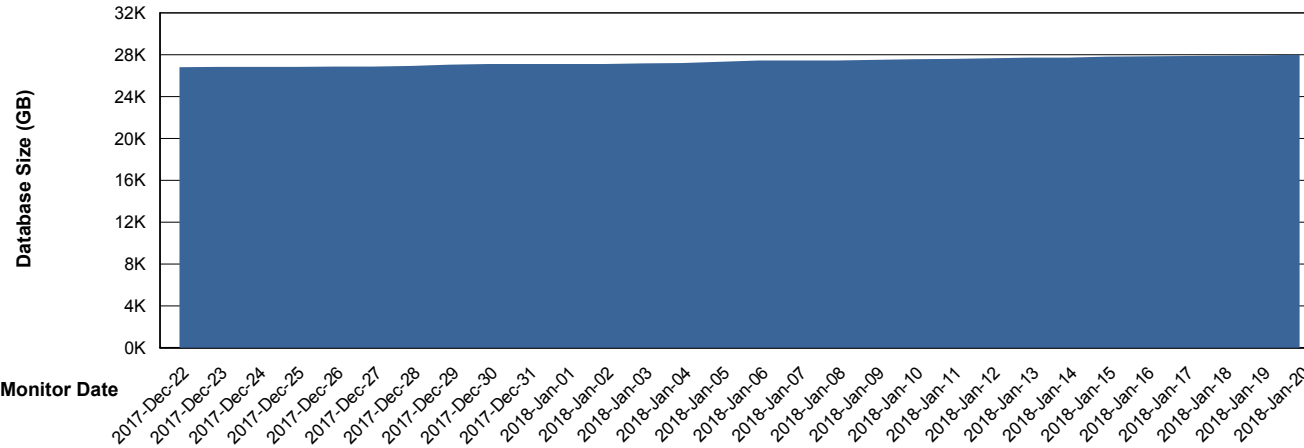

DATABASE SIZE RSSDB_Production

Database growth over last month

Database Tablespace RSSDB_Production

Date	Tablespace Name	Filesize (Gb)	Usedsize (Gb)	Percentage free
20/01/2018	ABSDATA	2	12,036	20
	INDX	2	14,658	21
19/01/2018	ABSDATA	2	12,036	20
	INDX	2	14,649	21
18/01/2018	ABSDATA	2	12,010	20
	INDX	2	14,614	21
17/01/2018	ABSDATA	2	11,994	20
	INDX	2	14,599	21
16/01/2018	ABSDATA	2	11,975	20
	INDX	2	14,572	21
15/01/2018	ABSDATA	2	11,965	20
	INDX	2	14,557	21
14/01/2018	ABSDATA	2	11,941	20
	INDX	2	14,502	22