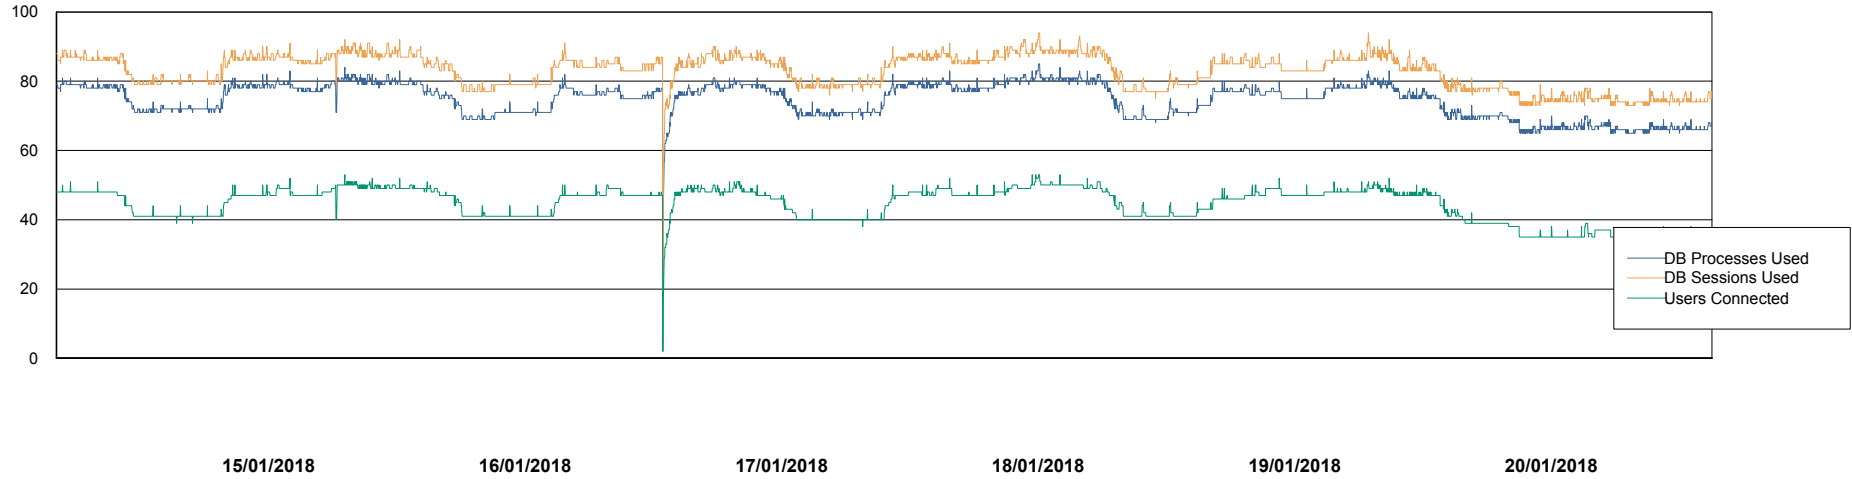

Database Performance RSSDB_Production

DB Processes Max 150
DB Sessions Max 248