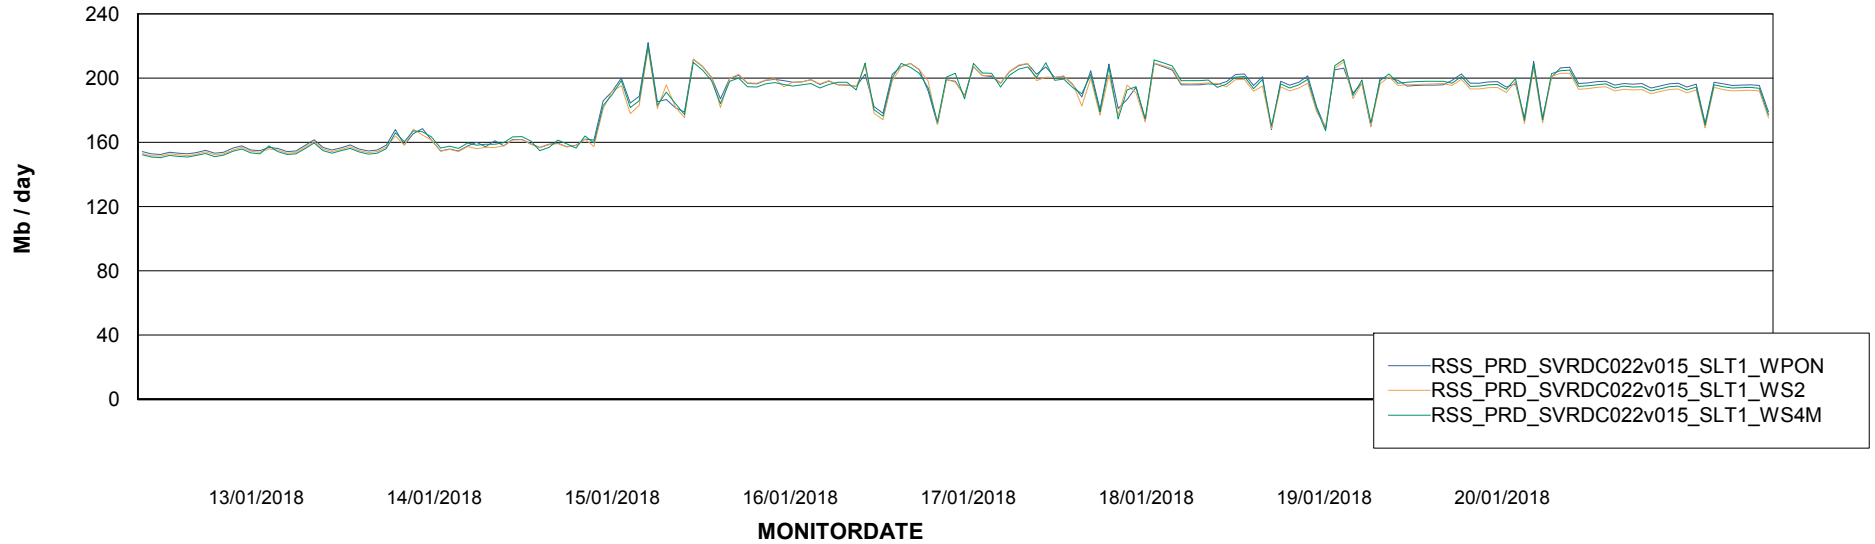

ABSSolute Web Component Services

Avg memory used per ABS Web component