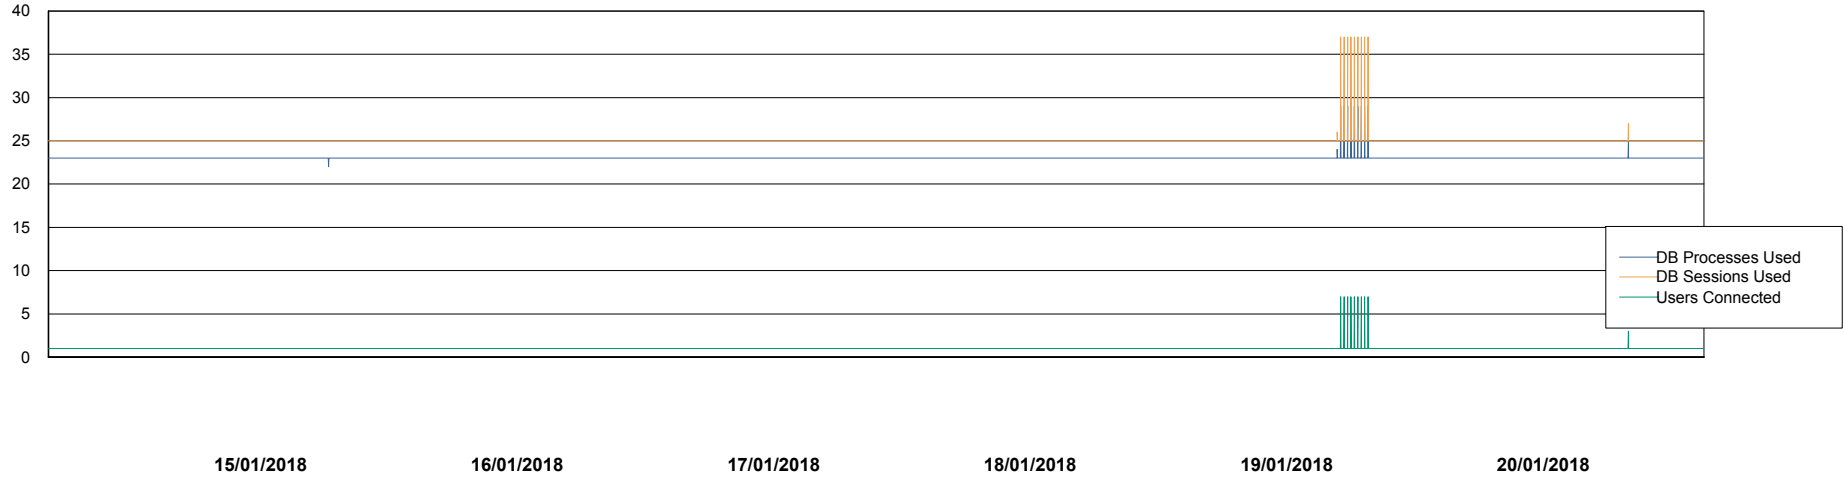

Database Performance RSSDB_Standby

DB Processes Max 150
DB Sessions Max 248