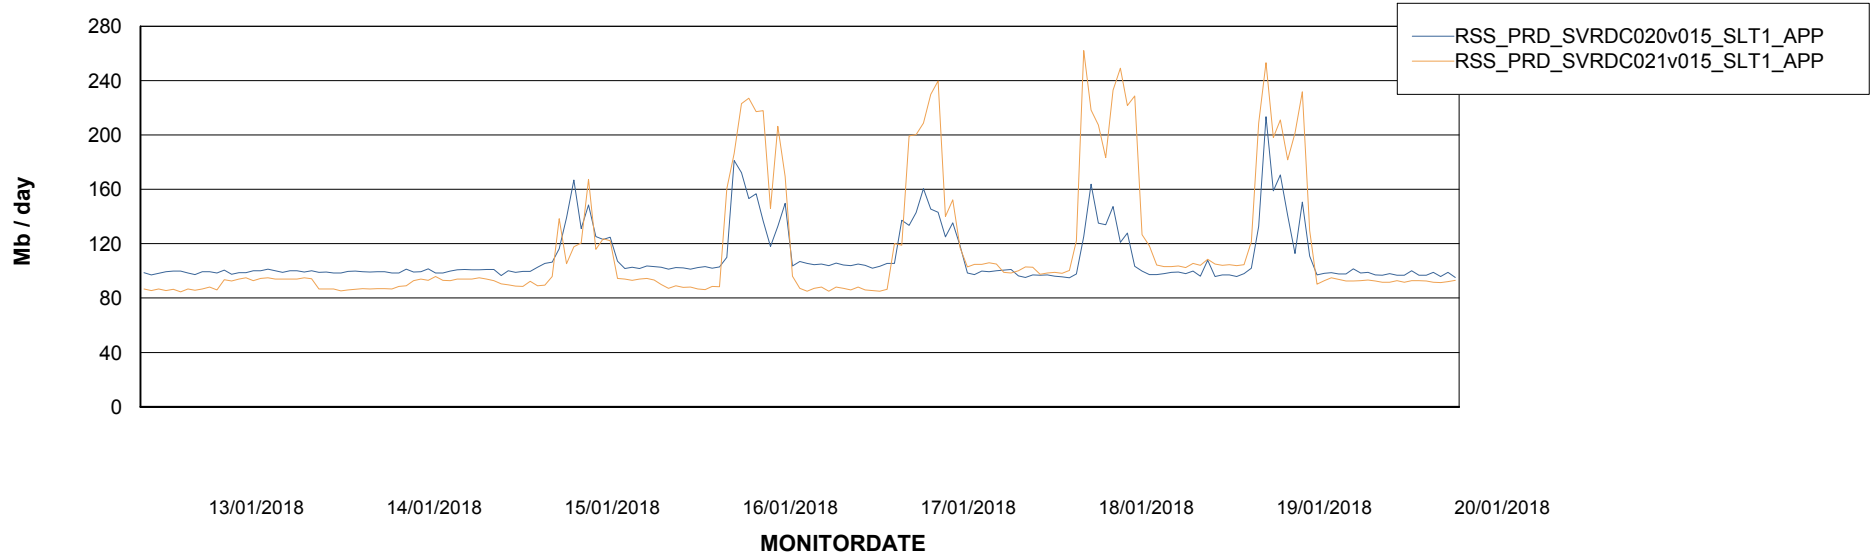

ABSSolute Application Server Services

Avg memory used per ABS Server Service