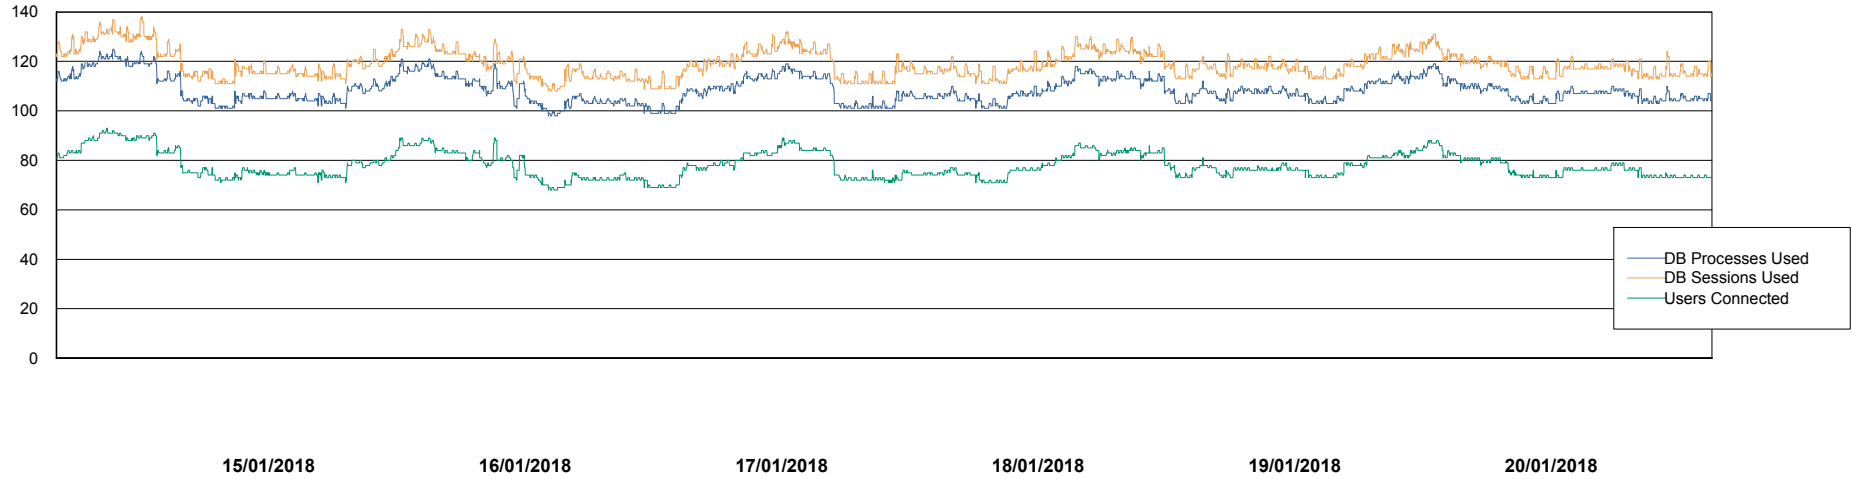

Harddisk Usage FIS_PRD_ORACLE2

	Free disk space on c: (%)	Total disk space on c: (Gb)	Free disk space on l: (%)	Total disk space on l: (Gb)	Free disk space on o: (%)	Total disk space on o: (Gb)
20/01/2018	70	279	26	279	21	373
19/01/2018	70	279	26	279	21	373
18/01/2018	70	279	26	279	21	373
17/01/2018	70	279	26	279	21	373
16/01/2018	70	279	26	279	21	373
15/01/2018	70	279	26	279	21	373
14/01/2018	70	279	26	279	21	373

Weekly SLA Customer Report

Customer FIS_Production
Database ID 46

Database Performance FISDB_Production

DB Processes Max 150
DB Sessions Max 264

Weekly SLA Customer Report

Customer FIS_Production
Database ID 46