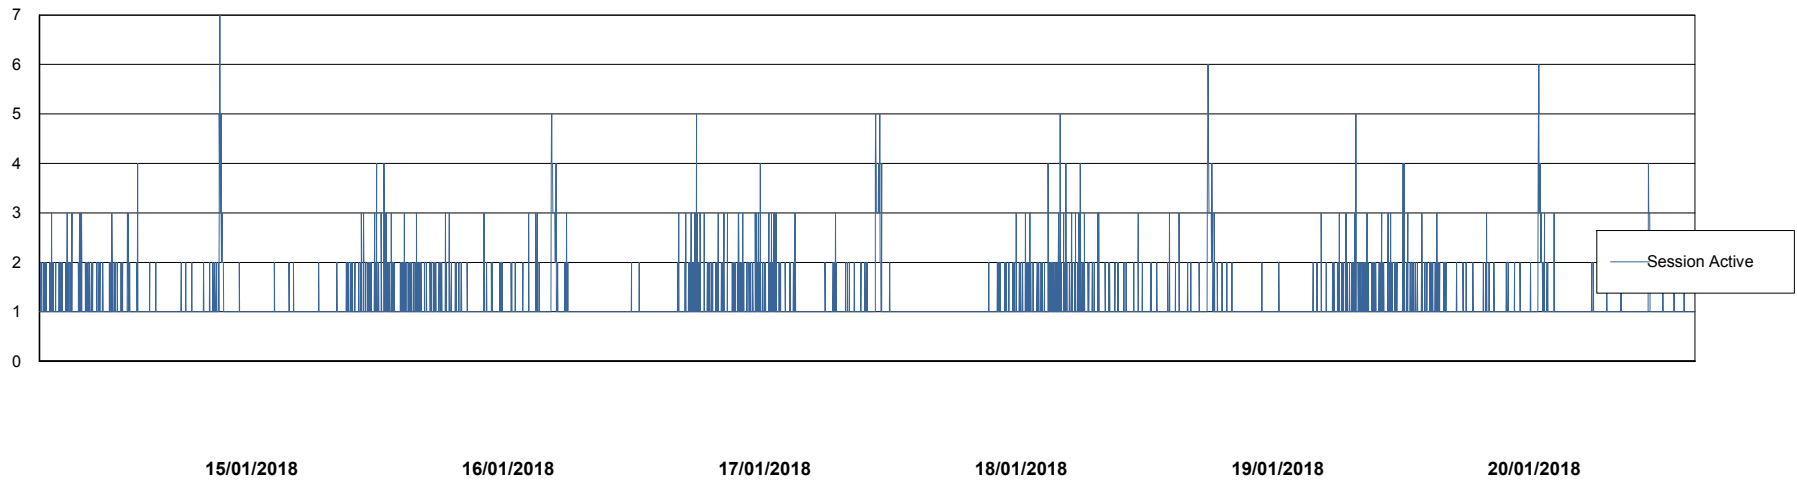

Weekly SLA Customer Report

Customer ECL Production
Database ID 77

Harddisk Usage ECL_PRD_ECL-ABS-WEB

	Free disk space on c: (%)	Total disk space on c: (Gb)	Free disk space on d: (%)	Total disk space on d: (Gb)
20/01/2018	85	127	0	0
19/01/2018	85	127	0	0
18/01/2018	85	127	0	0
17/01/2018	85	127	0	0
16/01/2018	85	127	0	0
15/01/2018	85	127	0	0
14/01/2018	85	127	0	0

Weekly SLA Customer Report

Customer ECL Production
Database ID 77

Database Performance ECLDB_Production

DB Processes Max 300
DB Sessions Max 480

Weekly SLA Customer Report

Customer ECL Production
 Database ID 77