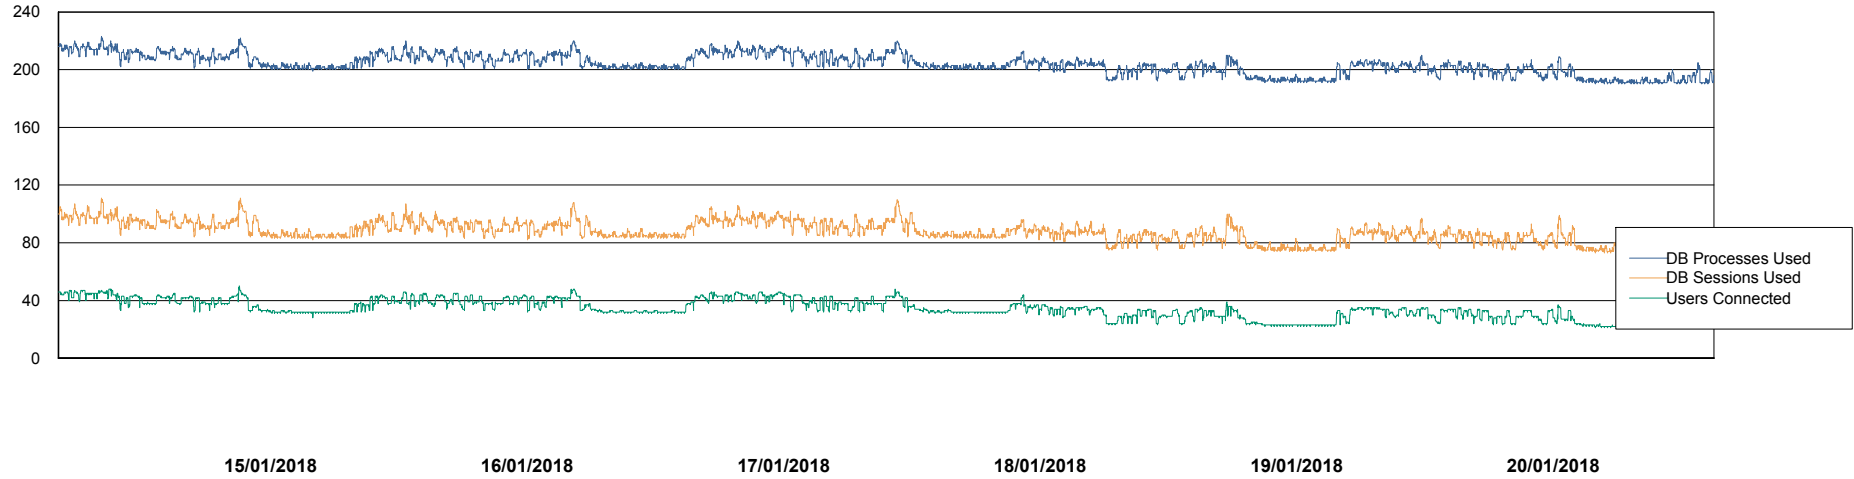

Weekly SLA Customer Report

Customer ECL Production
Database ID 77

Harddisk Usage ECL_PRD_ECL-ABS-WEB

	Free disk space on c: (%)	Total disk space on c: (Gb)	Free disk space on d: (%)	Total disk space on d: (Gb)
20/01/2018	85	127	0	0
19/01/2018	85	127	0	0
18/01/2018	85	127	0	0
17/01/2018	85	127	0	0
16/01/2018	85	127	0	0
15/01/2018	85	127	0	0
14/01/2018	85	127	0	0

Weekly SLA Customer Report

Customer ECL Production
Database ID 77

Database Performance ECLDB_Production

DB Processes Max 300
DB Sessions Max 480

Weekly SLA Customer Report

Customer ECL Production
 Database ID 77