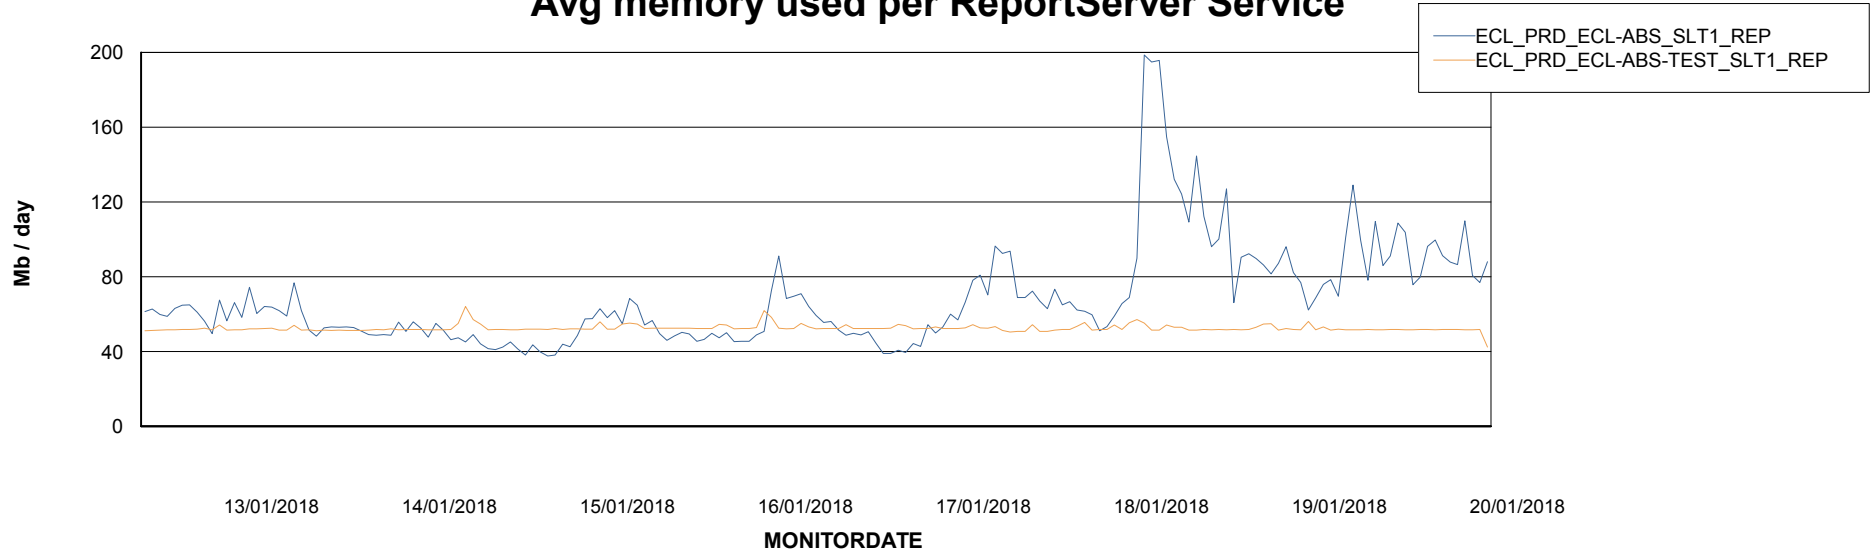

Avg users per day per ABS server

Weekly SLA Customer Report

Customer ECL Production
Database ID 77

ABSSolute Application ReportServer Services

Avg memory used per ReportServer Service

Weekly SLA Customer Report