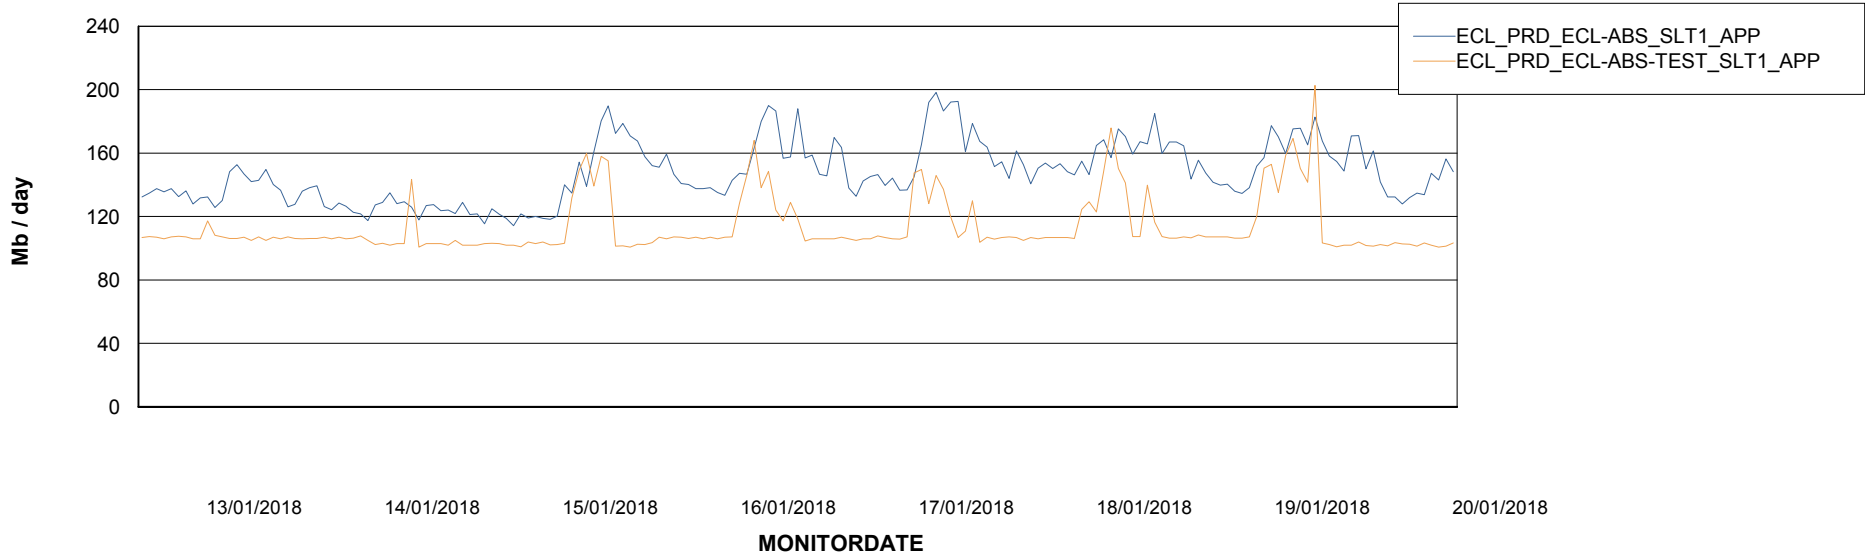

Weekly SLA Customer Report

Customer ECL Production
Database ID 77

Weekly SLA Customer Report

Customer ECL Production
Database ID 77

ABSSolute Application Server Services

Avg memory used per ABS Server Service