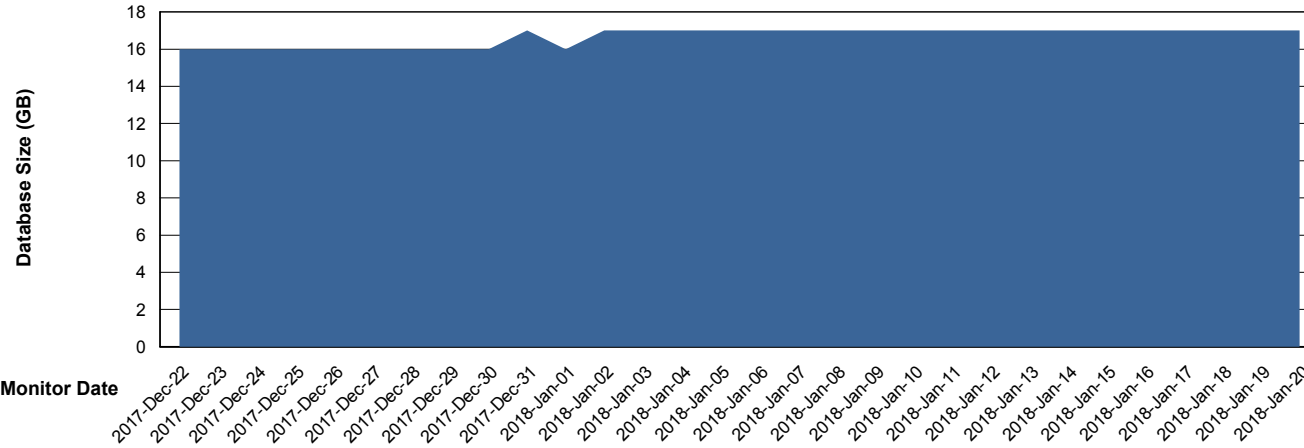

DATABASE SIZE ECLDB_Production

Database growth over last month

Database Tablespace ECLDB_Production

Date	Tablespace Name	Filesize (Gb)	Usedsize (Gb)	Percentage free
20/01/2018	ABSDATA	2	15	25
	INDX	2	0	100
19/01/2018	ABSDATA	2	15	25
	INDX	2	0	100
18/01/2018	ABSDATA	2	15	25
	INDX	2	0	100
17/01/2018	ABSDATA	2	15	25
	INDX	2	0	100
16/01/2018	ABSDATA	2	15	25
	INDX	2	0	100
15/01/2018	ABSDATA	2	15	25
	INDX	2	0	100
14/01/2018	ABSDATA	2	15	25
	INDX	2	0	100