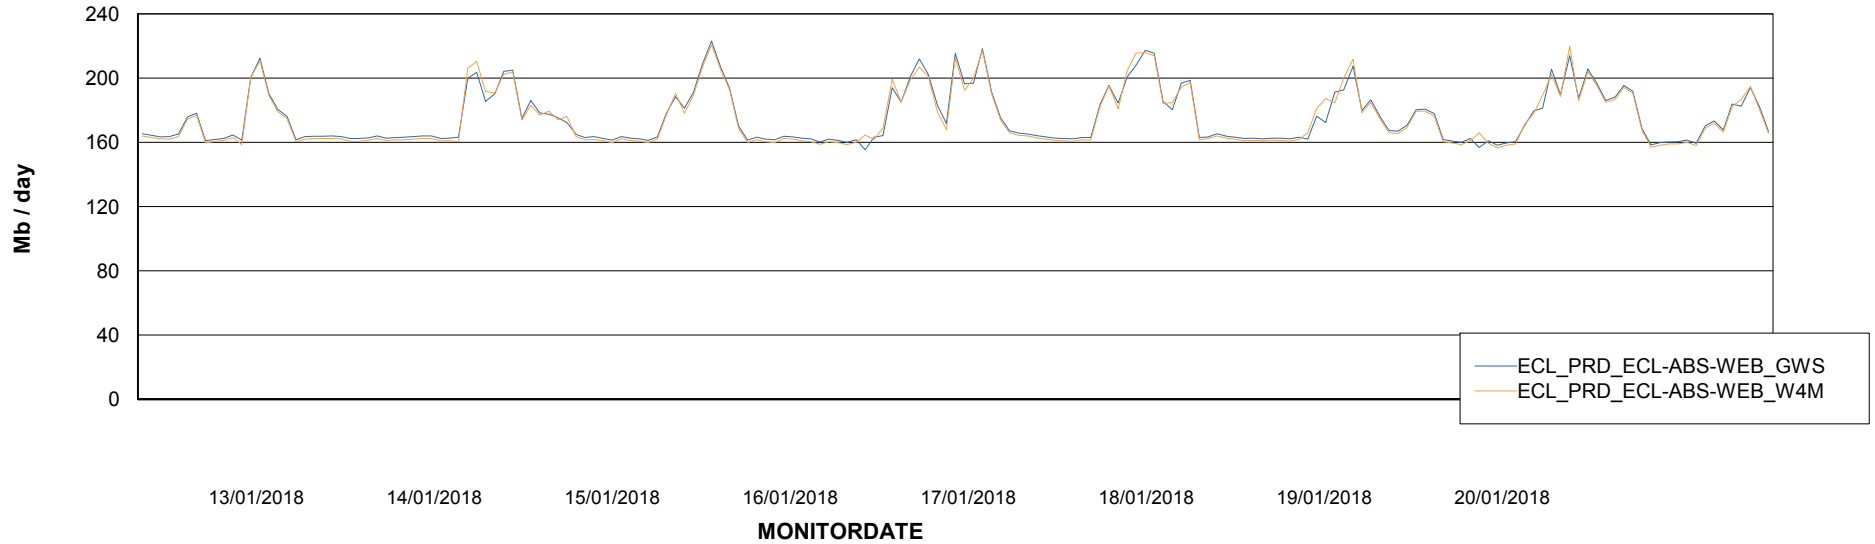

ABSSolute Web Component Services

Avg memory used per ABS Web component