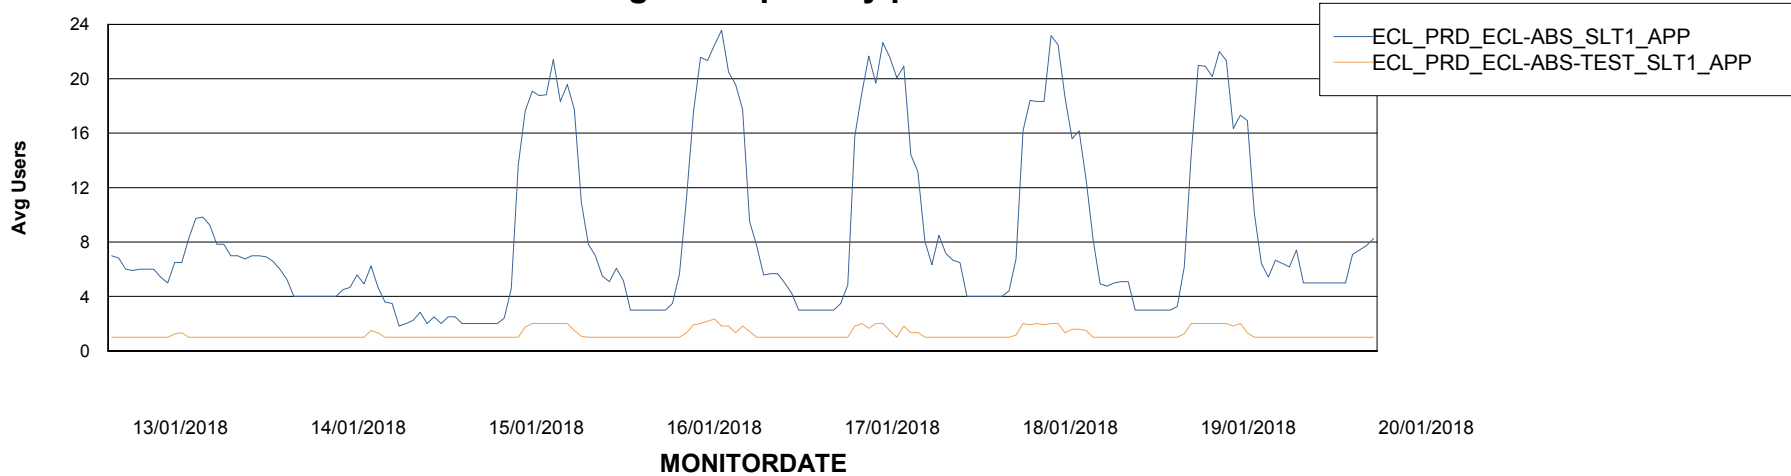

Avg users per day per ABS server