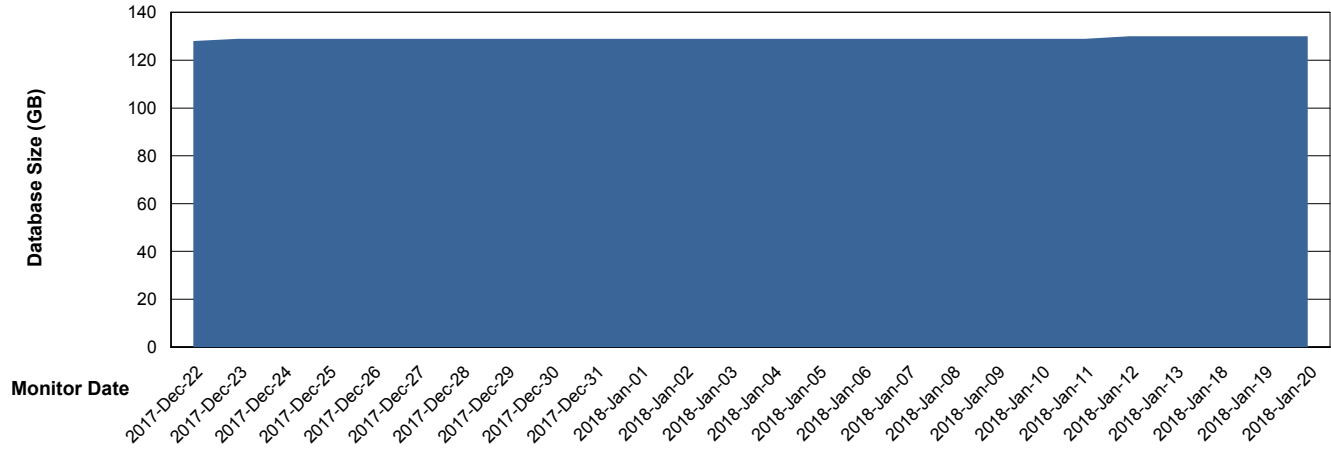

Customer DFD Production
Database ID 39

Database Performance DFDDDBI_Production

Weekly SLA Customer Report

Customer DFD Production
Database ID 39

DATABASE SIZE DFDDDB_Production

Database growth over last month