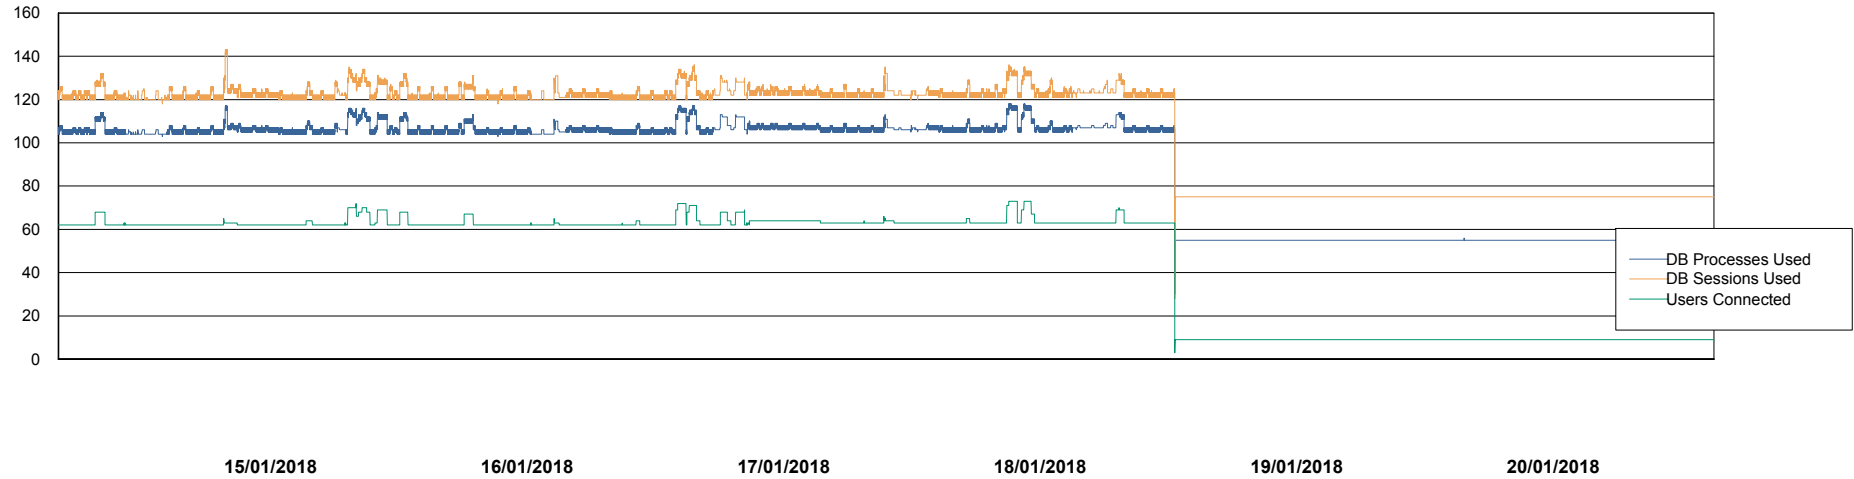

Weekly SLA Customer Report

Customer DFD Production
Database ID 39

Database Performance DFDDB_Production

Weekly SLA Customer Report

Customer DFD Production
Database ID 39

Database Performance DFDDB_Standby

Weekly SLA Customer Report