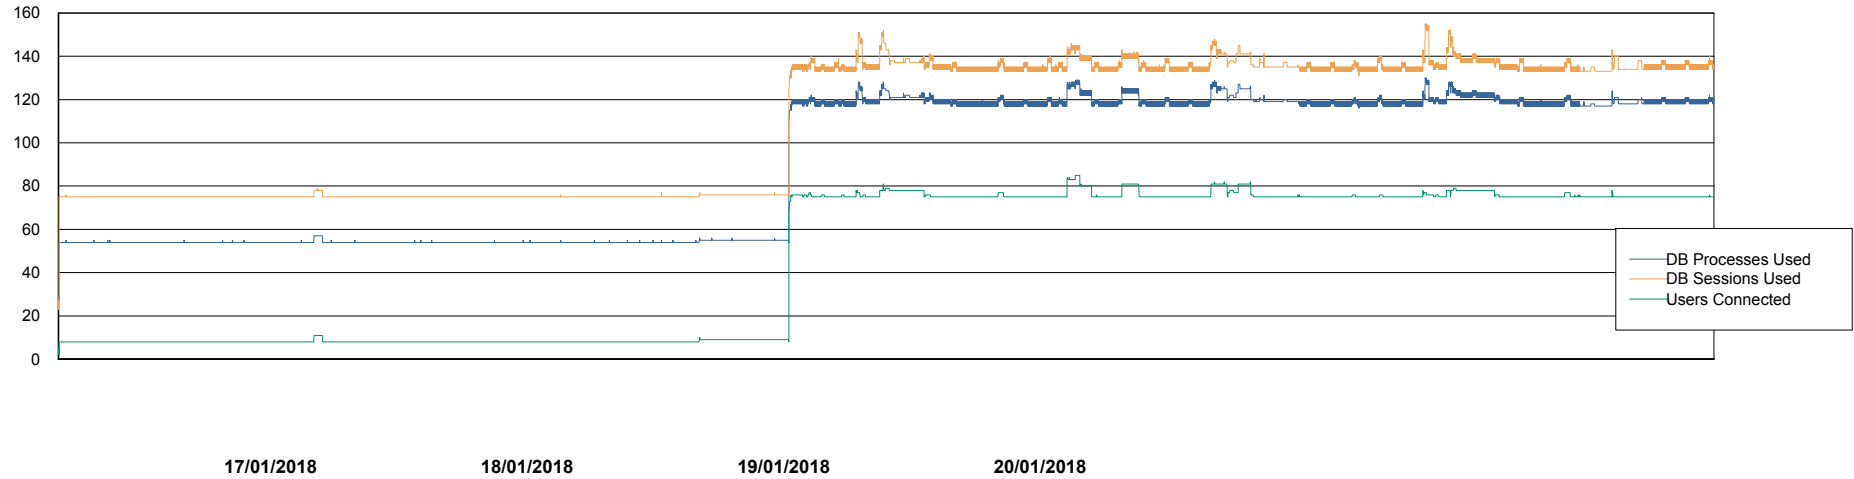

Database Performance DFDDB_Production