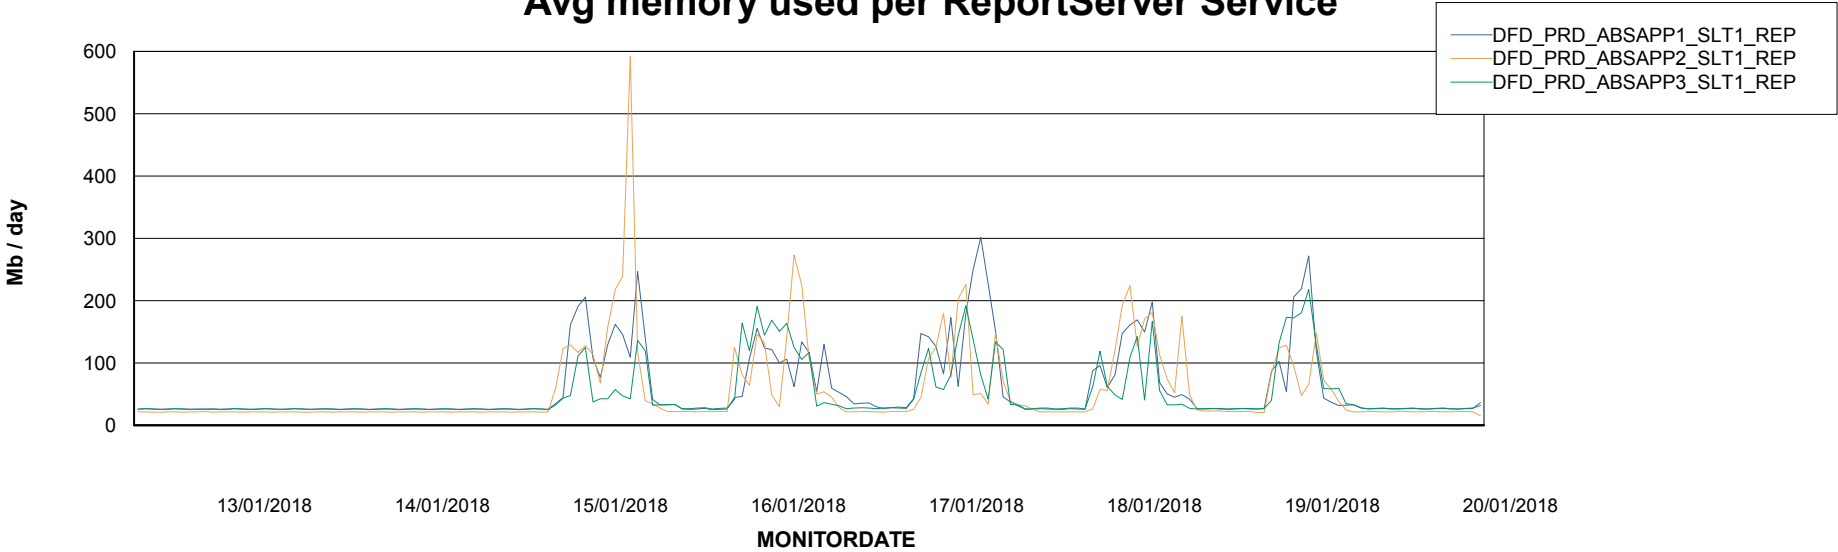

Avg memory used per ABS Server Service

Avg users per day per ABS server

Weekly SLA Customer Report

Customer DFD Production
Database ID 39

ABSSolute Application ReportServer Services

Avg memory used per ReportServer Service