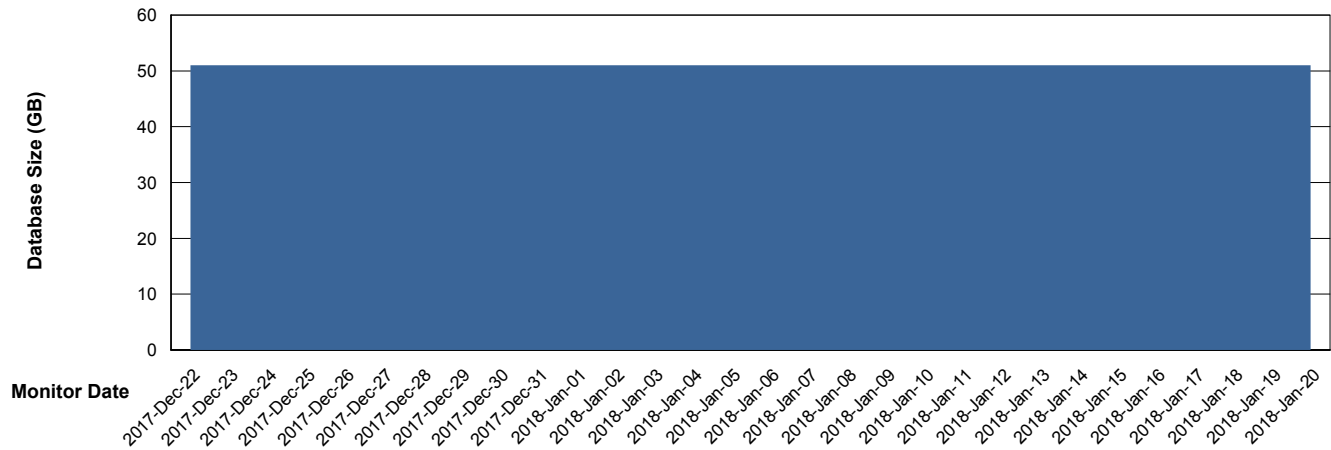

DATABASE SIZE DFDDDBI_Production

Database growth over last month