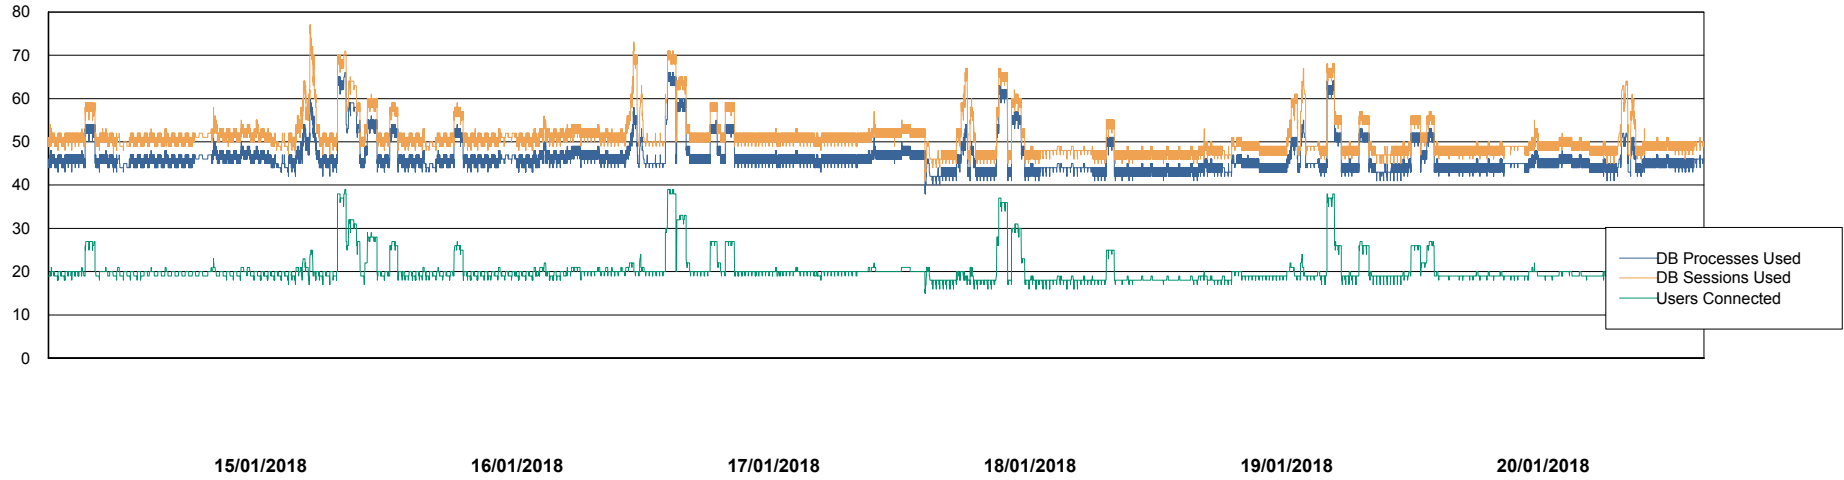

Database Performance DFDDDBI_Production