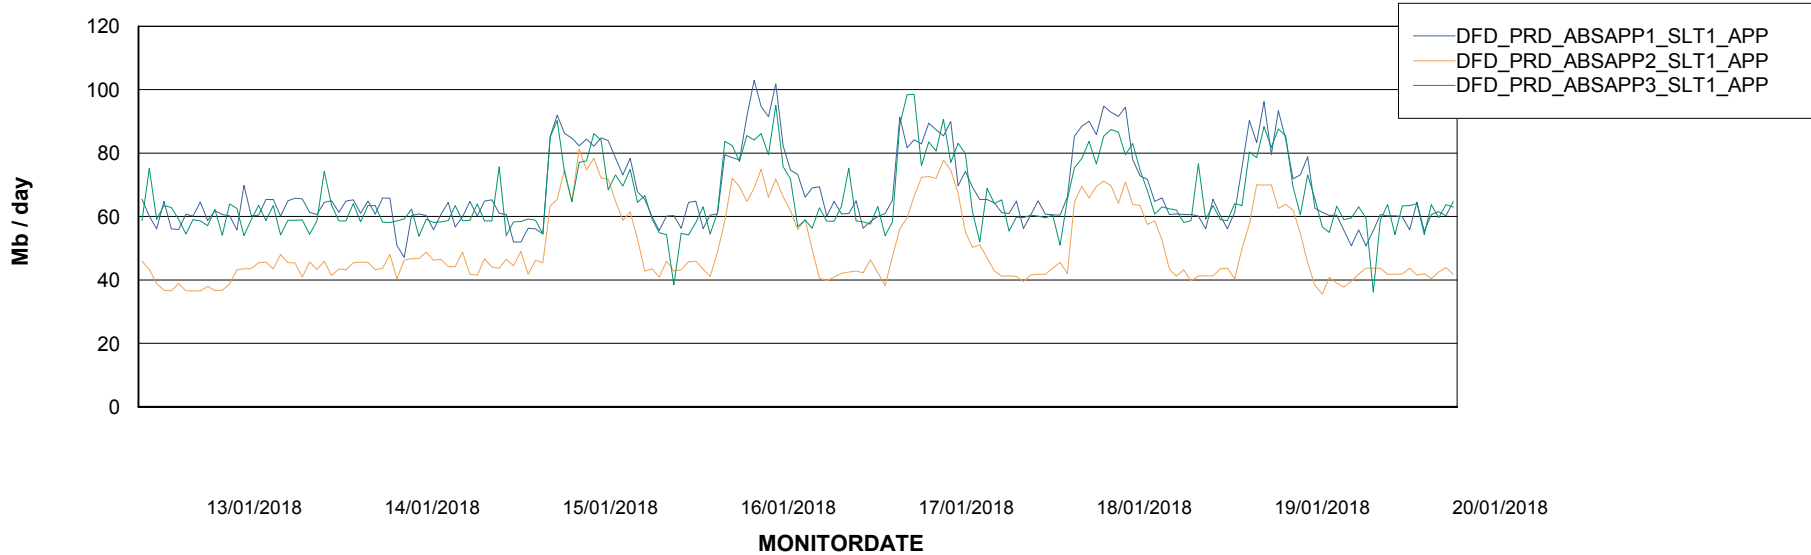

ABSolute Application Server Services

Avg memory used per ABS Server Service