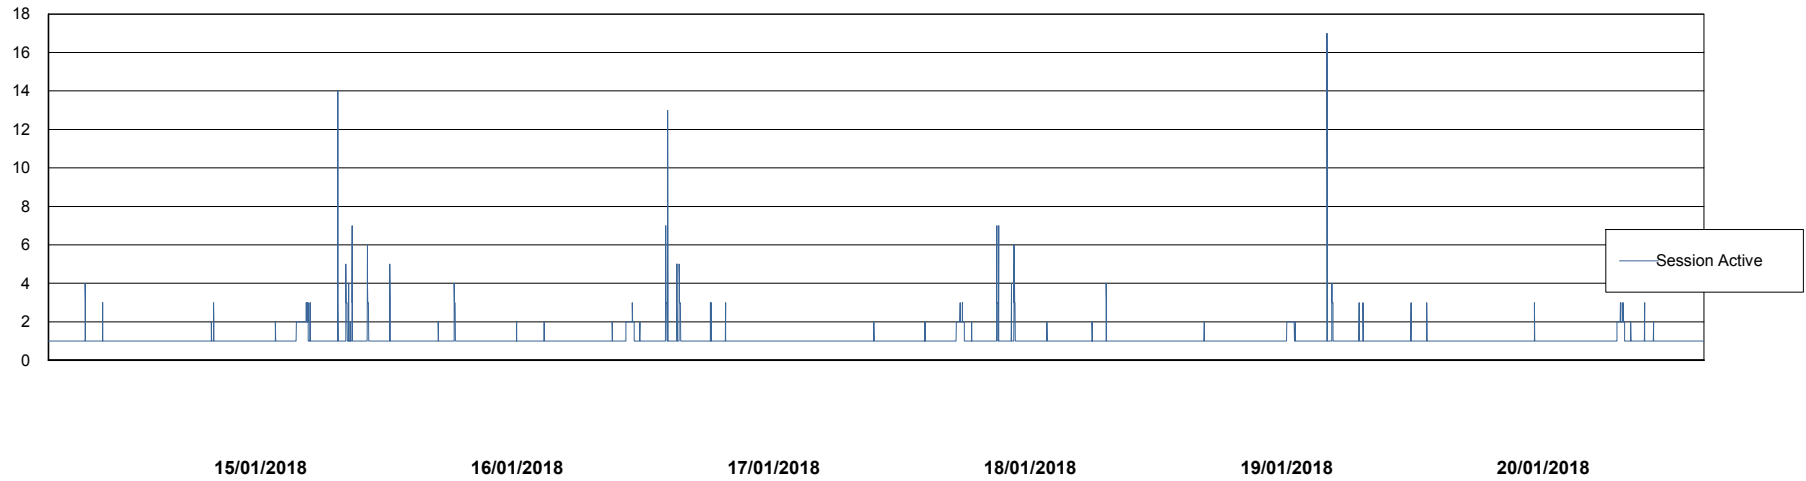

Database Performance DFDDDBI_Production