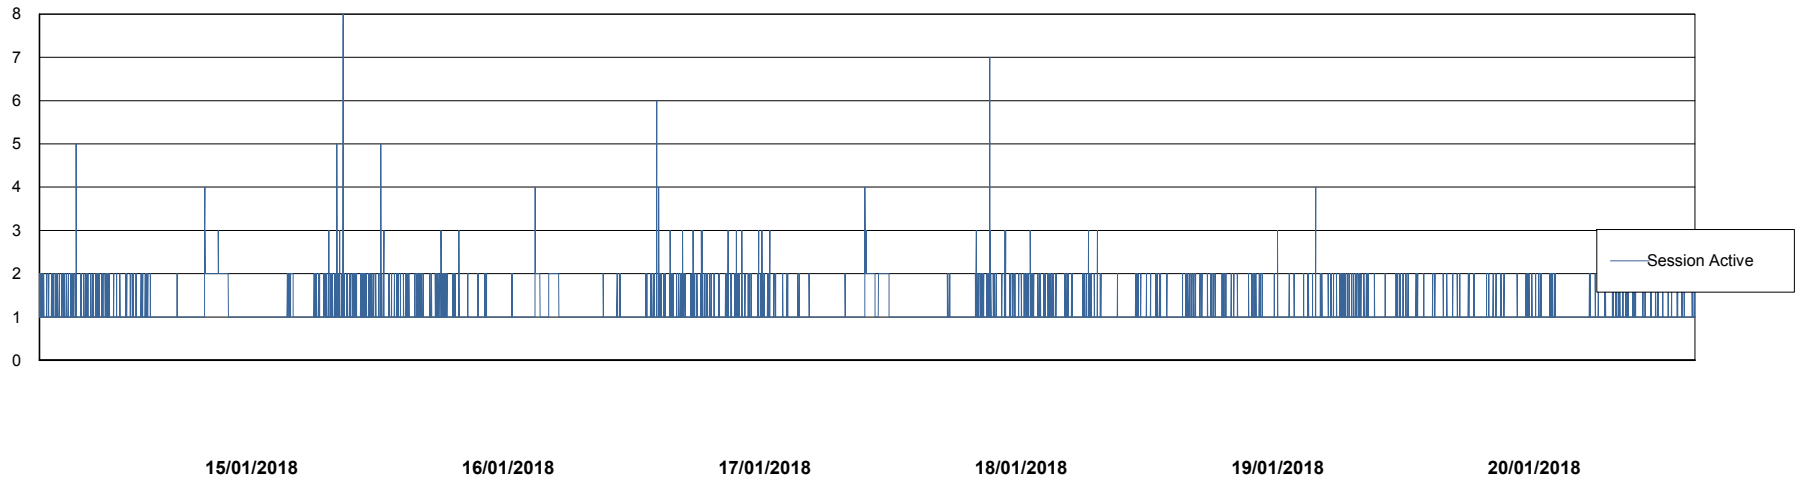

Weekly SLA Customer Report

Customer DFD Production
Database ID 39

Database Performance DFDDB_Production

Weekly SLA Customer Report

Customer DFD Production
Database ID 39

Database Performance DFDDB_Standby

Weekly SLA Customer Report