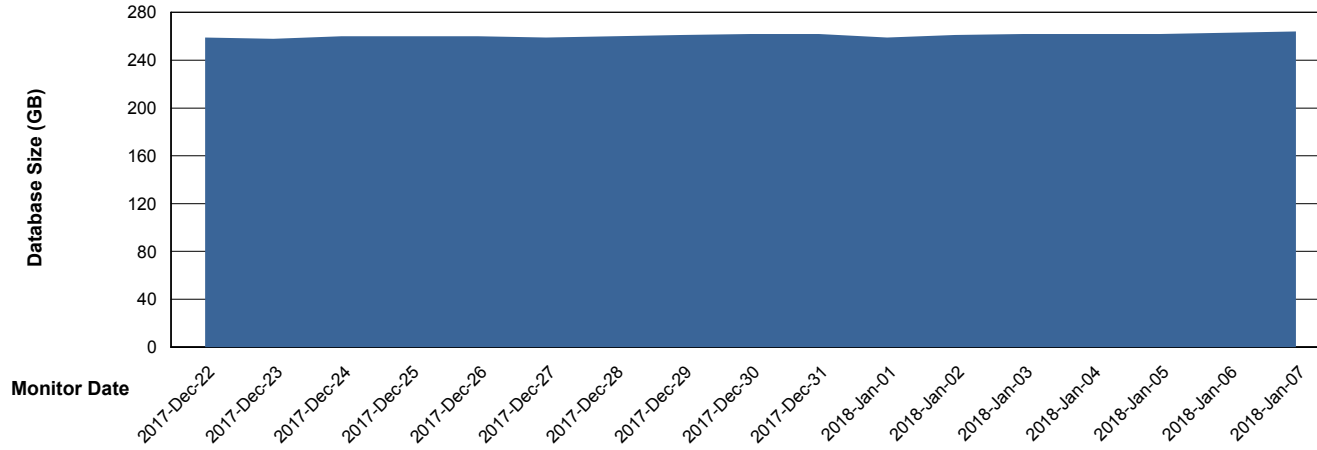

# Weekly SLA Customer Report

Customer CSC\_Production  
Database ID 50

Harddisk Usage CSC\_PRD\_WEBSRV

20/01/2018	43
19/01/2018	43
18/01/2018	43
17/01/2018	43
16/01/2018	43
15/01/2018	43
14/01/2018	43

# Weekly SLA Customer Report

Customer CSC\_Production  
Database ID 50

DATABASE SIZE CSCDB\_Primary

### Database growth over last month