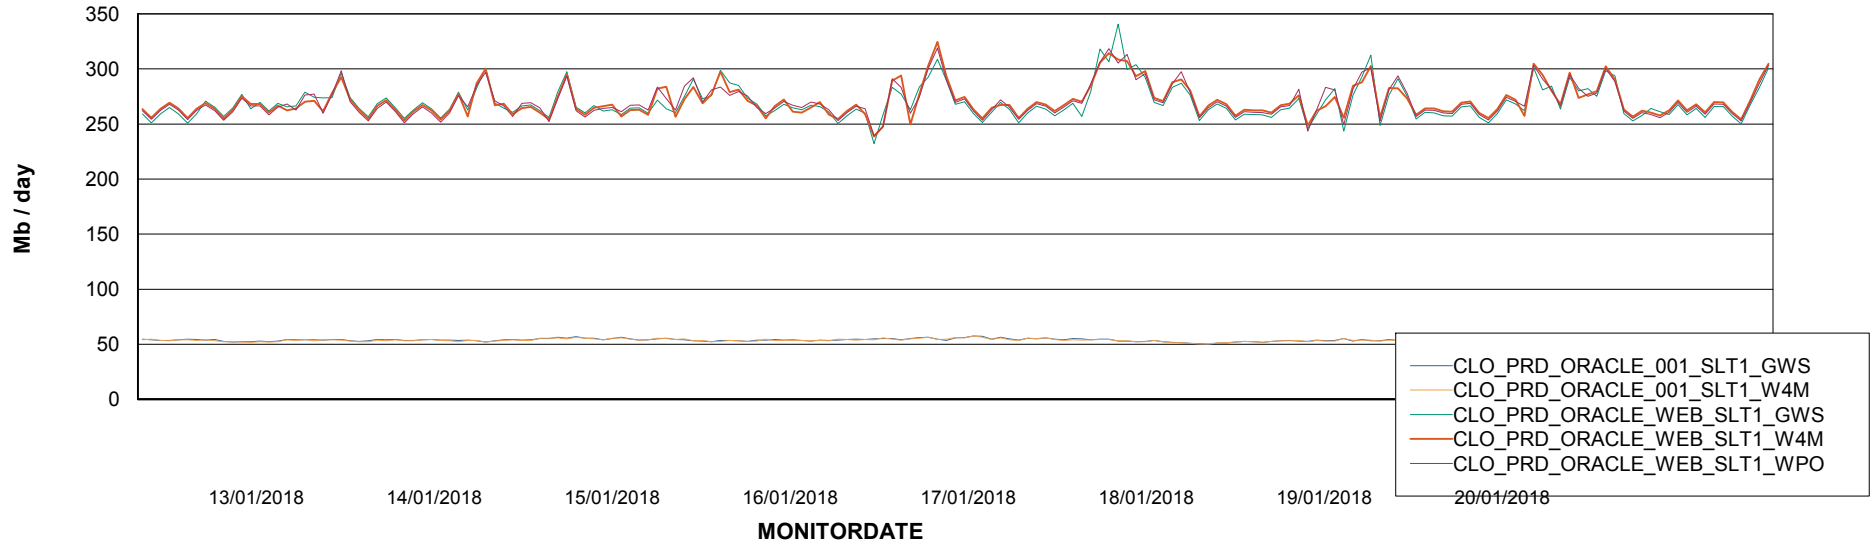

ABSolute Web Component Services

Avg memory used per ABS Web component