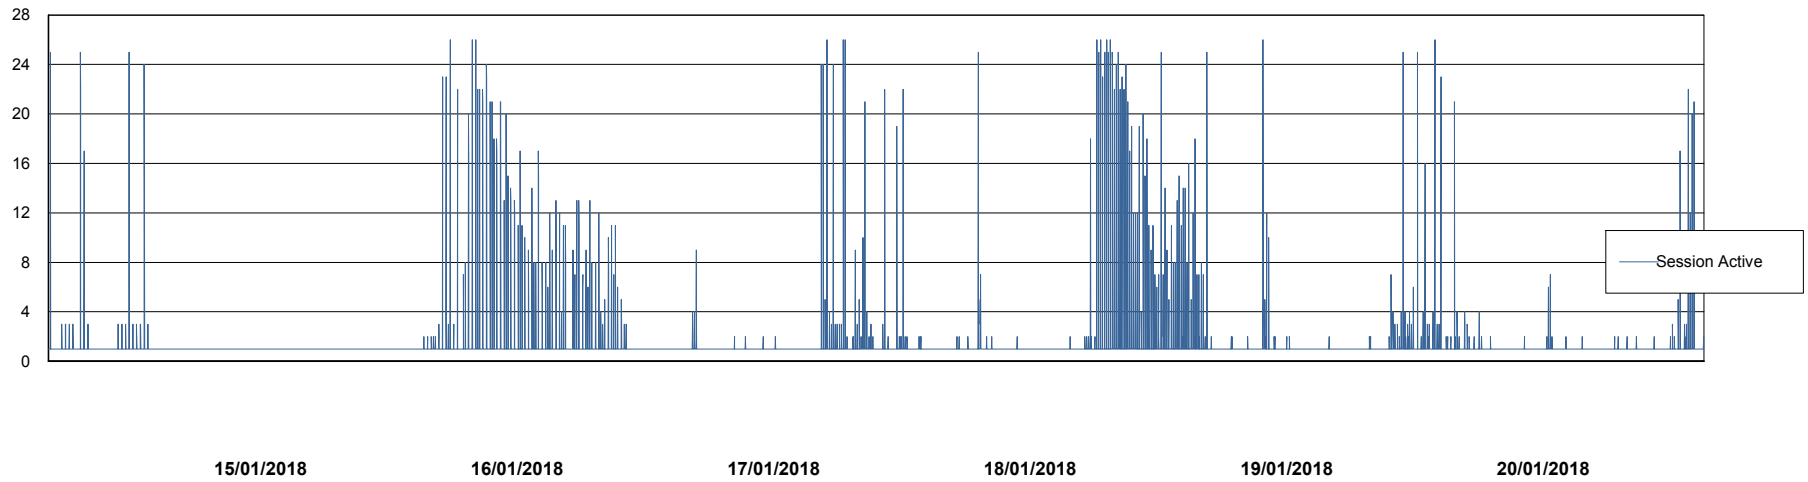

Database Performance CLODB_Standby

DB Processes Max 500
DB Sessions Max 792