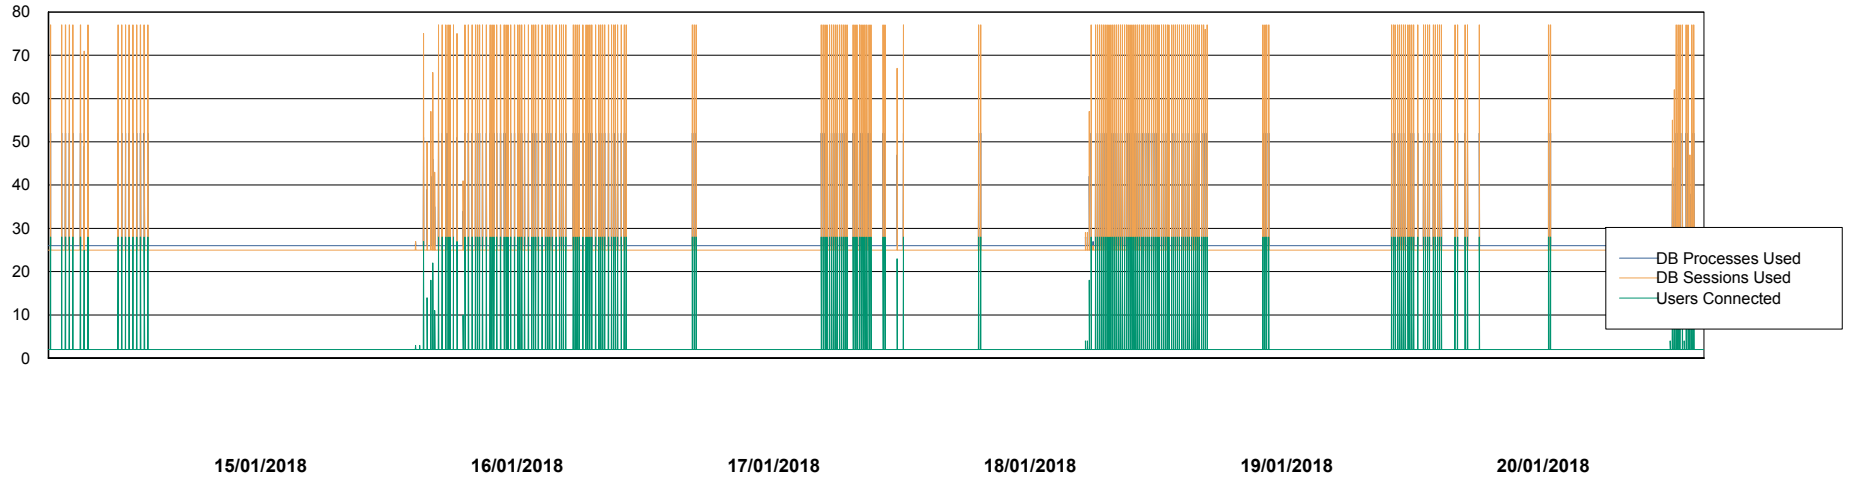

Database Performance CLODB_Standby

DB Processes Max 500
DB Sessions Max 792