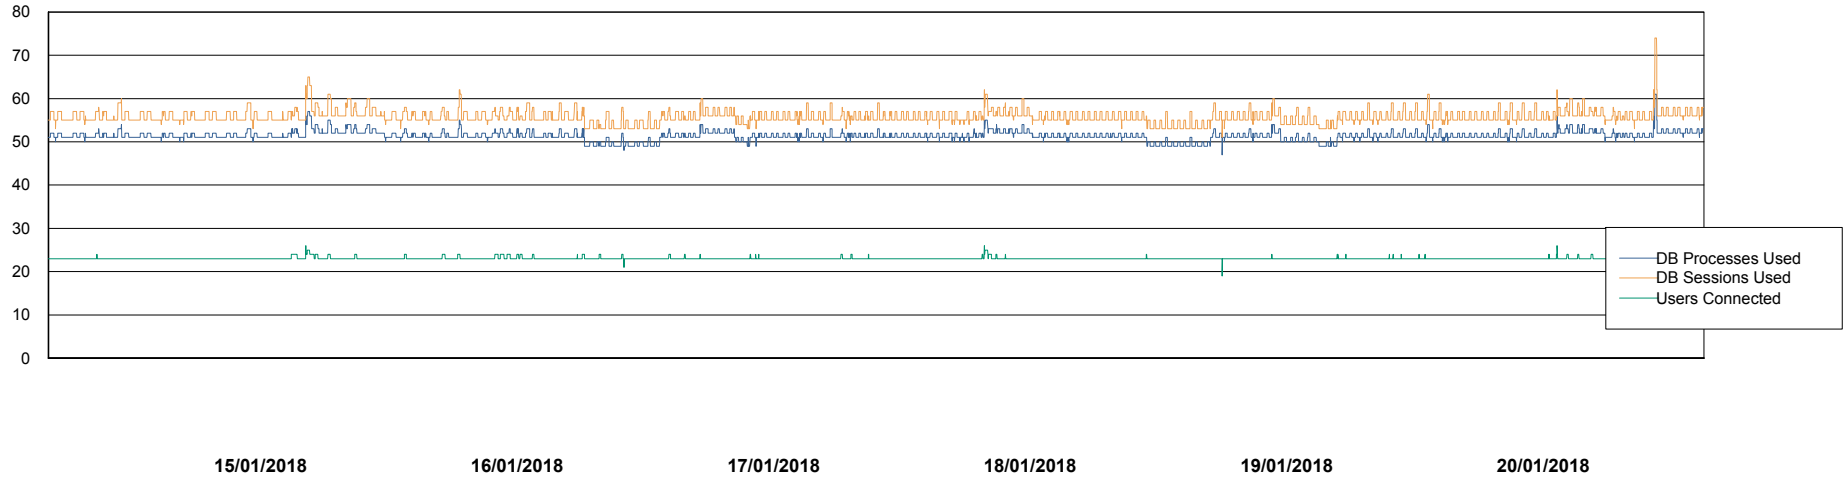

Database Performance CLODB_Standby

DB Processes Max 500
DB Sessions Max 792

Weekly SLA Customer Report

Customer CLO Production
Database ID 38

Database Performance CLODB_Test

DB Processes Max 500
DB Sessions Max 792