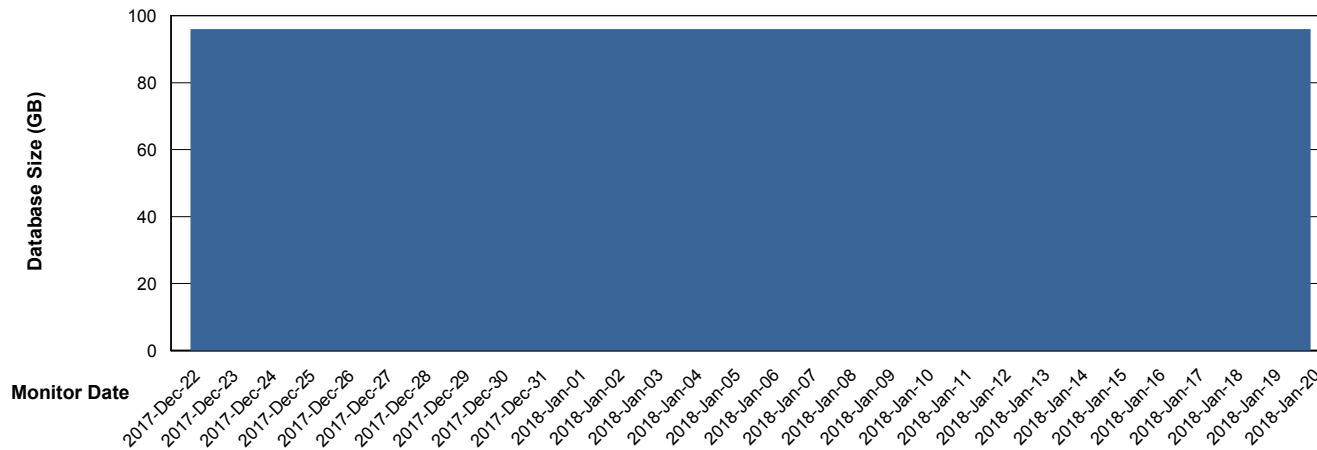

Weekly SLA Customer Report

Customer CLO Production
 Database ID 38

DATABASE SIZE CLODB_Production

Database growth over last month

DATABASE SIZE CLODB_Test

Database growth over last month

Weekly SLA Customer Report