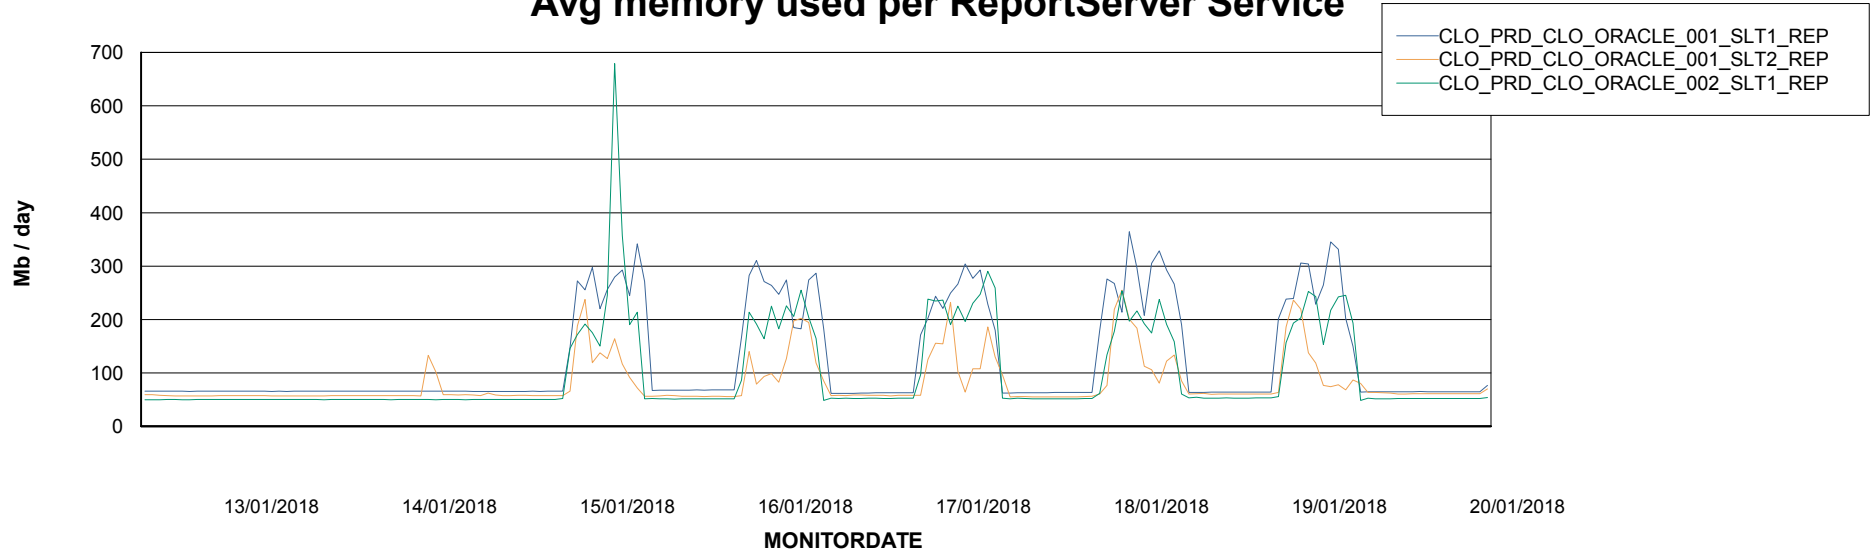

Avg memory used per ABS Server Service

Avg users per day per ABS server

Weekly SLA Customer Report

Customer CLO Production
Database ID 38

ABSSolute Application ReportServer Services

Avg memory used per ReportServer Service