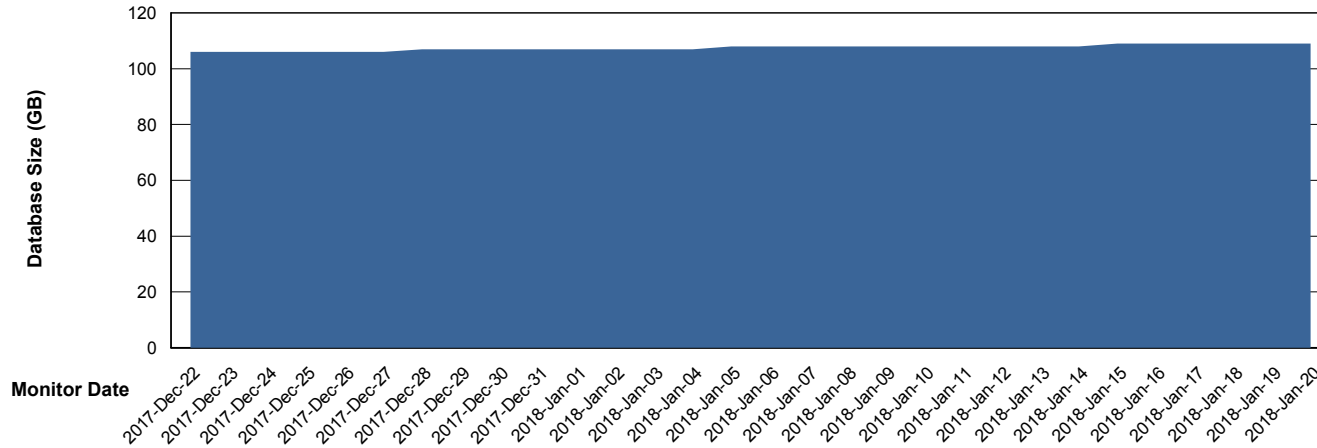

DATABASE SIZE CLODB_Production

Database growth over last month