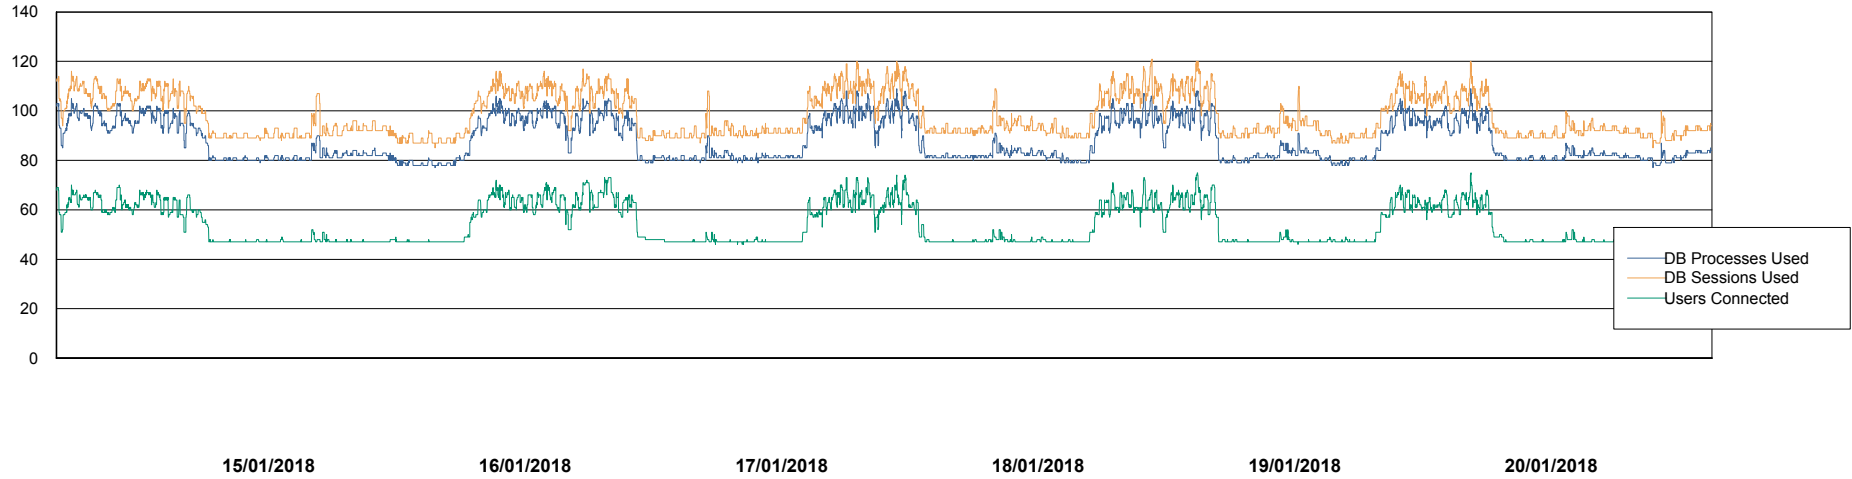

Database Performance CLODB_Production

DB Processes Max 500
DB Sessions Max 792