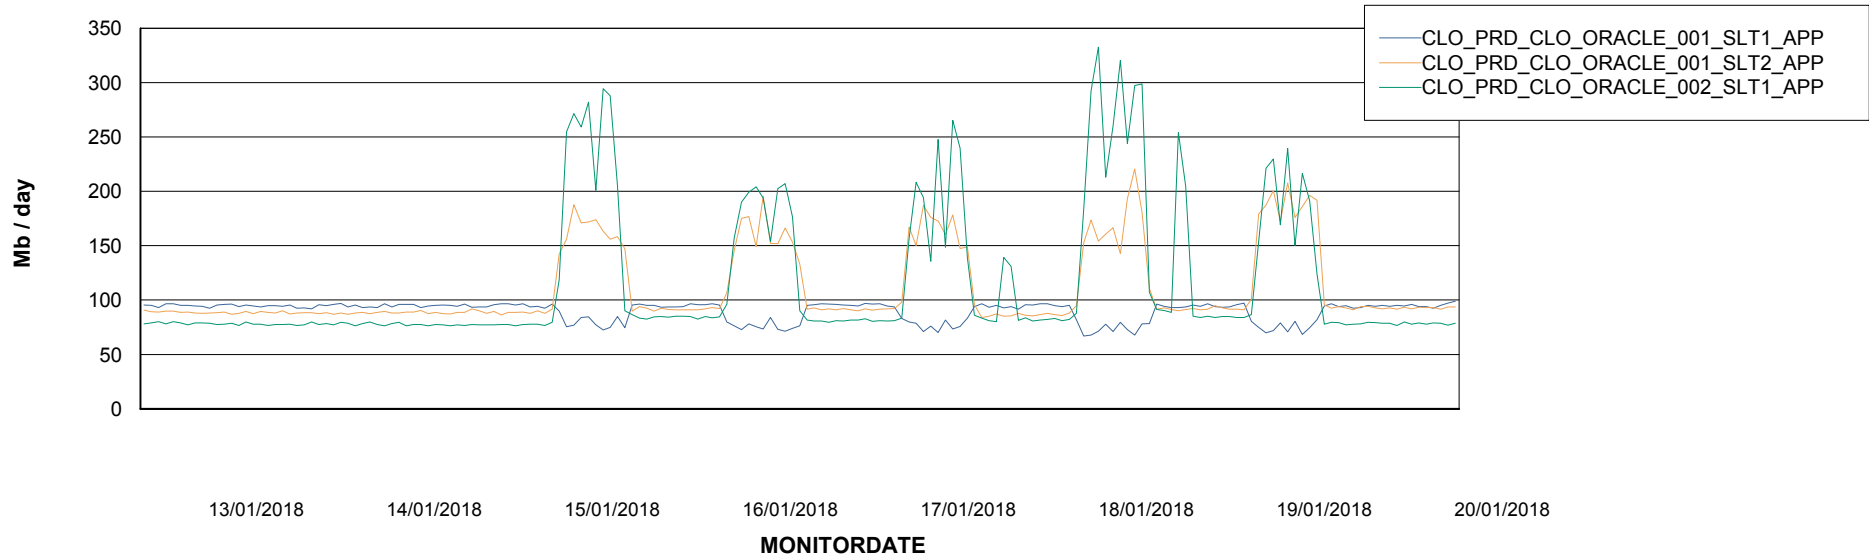

ABSSolute Application Server Services

Avg memory used per ABS Server Service