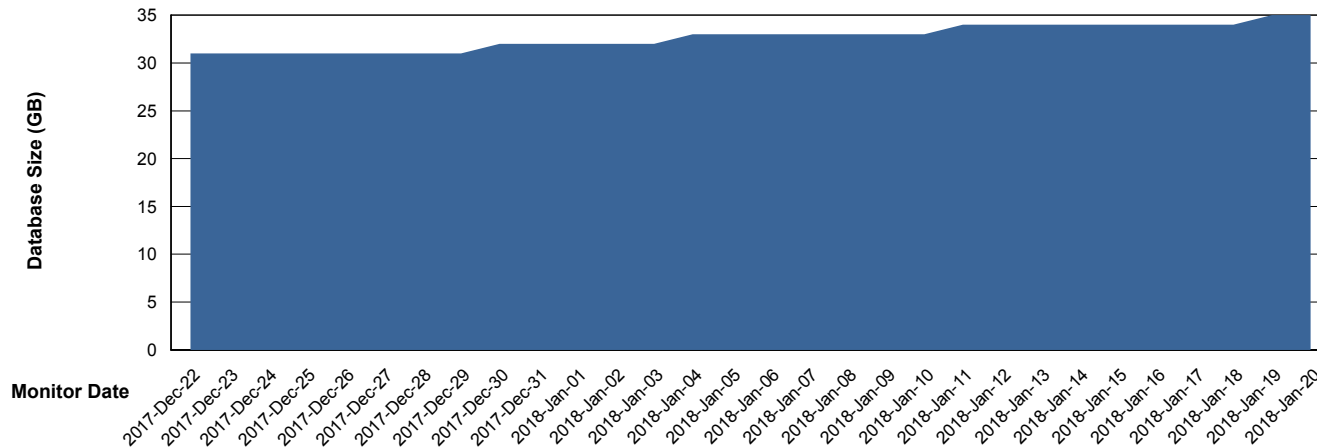

DATABASE SIZE BGGDB_Production

Database growth over last month