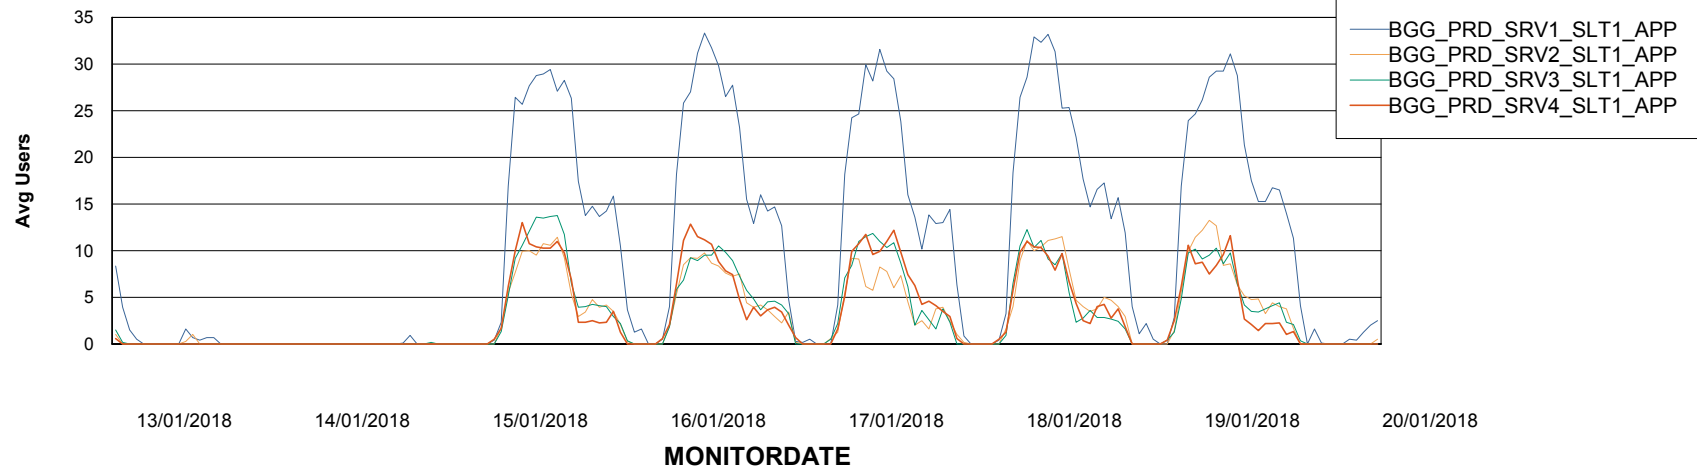

Avg users per day per ABS server