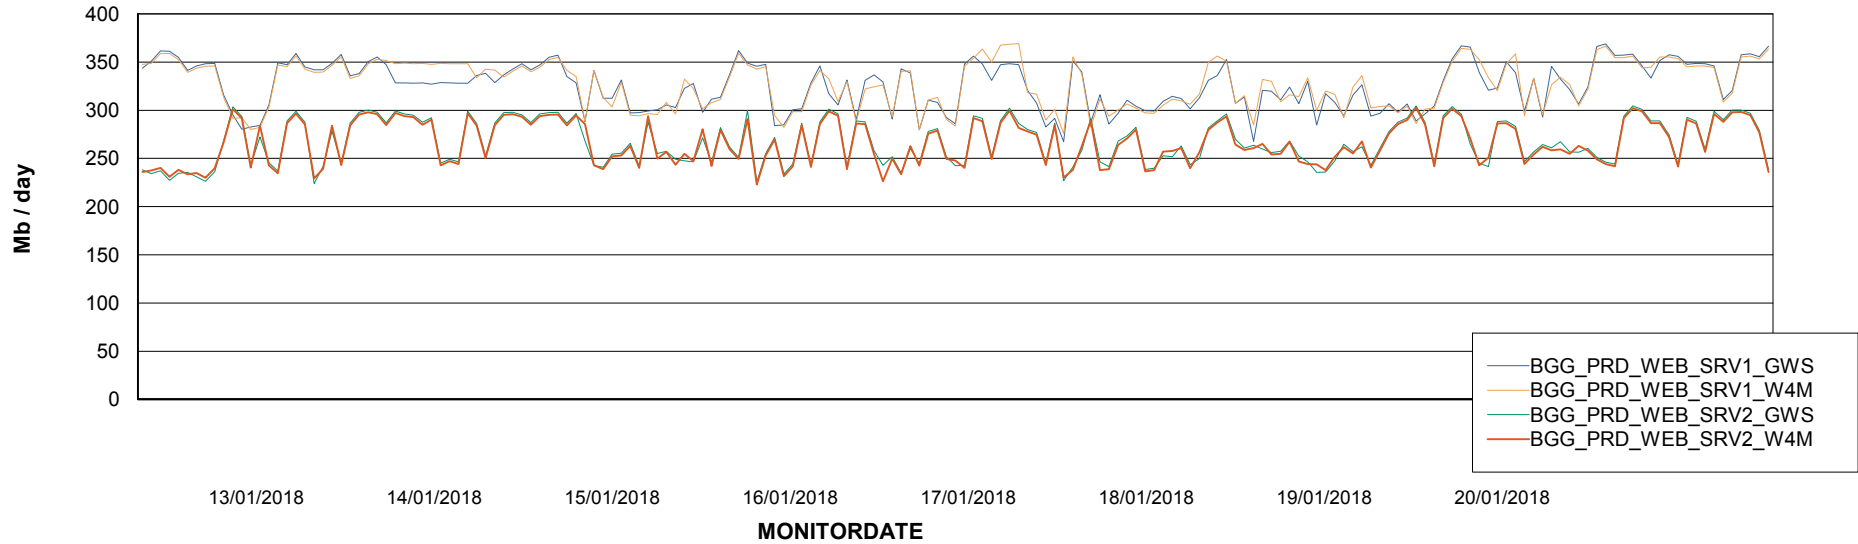

ABSSolute Web Component Services

Avg memory used per ABS Web component