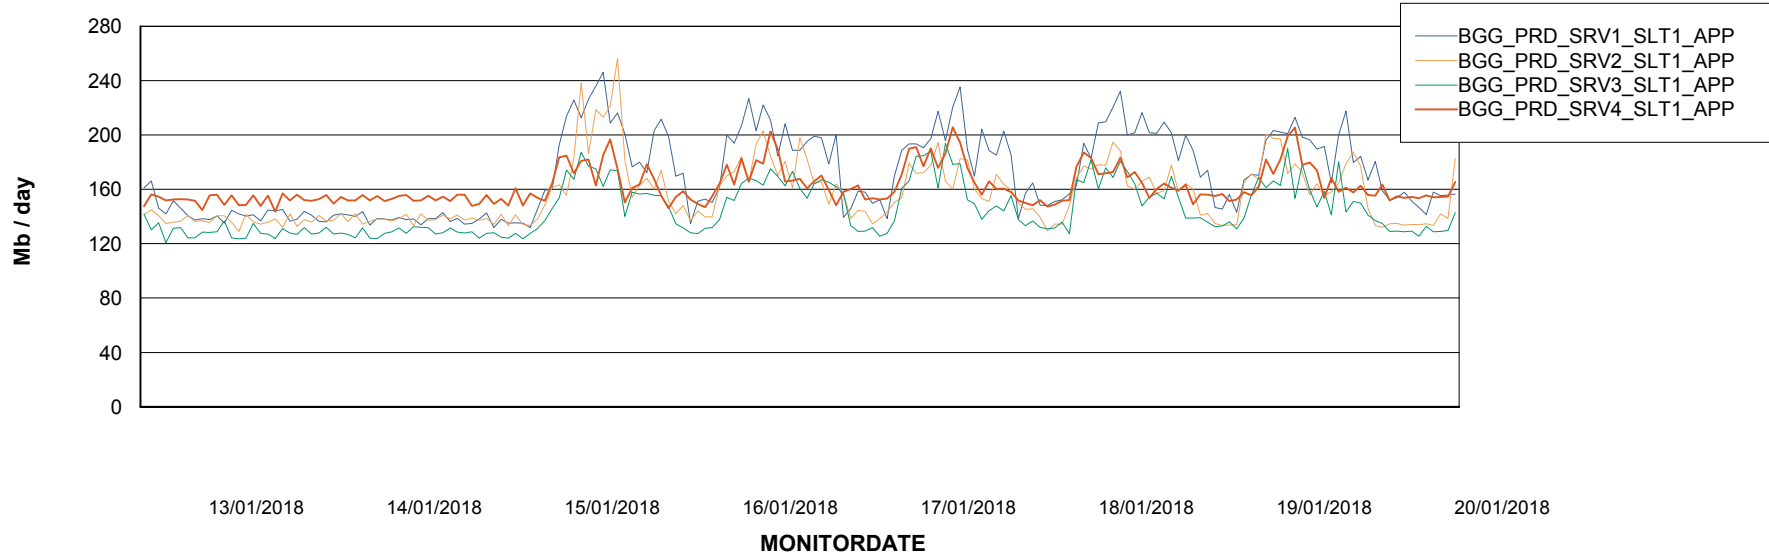

ABSSolute Application Server Services

Avg memory used per ABS Server Service