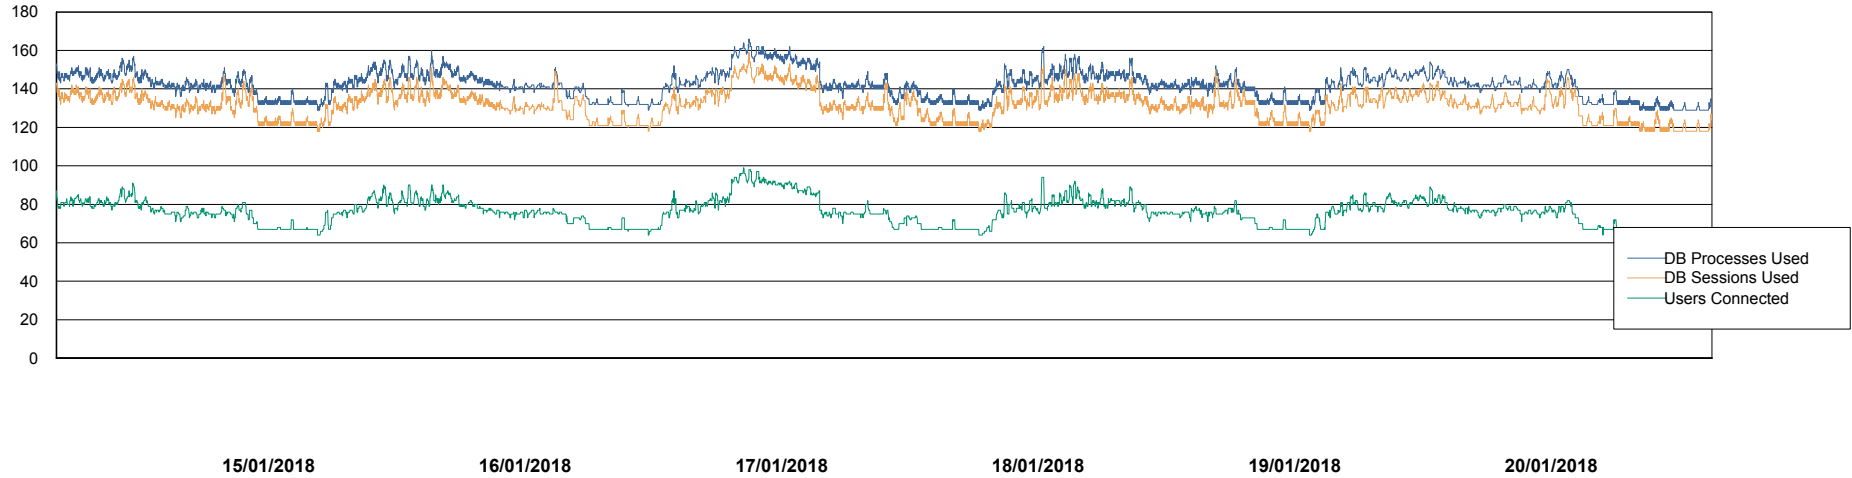

Weekly SLA Customer Report

Customer BGG_Production
Database ID 58

Database Performance BGGDB_BI

Weekly SLA Customer Report

Customer BGG_Production
Database ID 58

Database Performance BGGDB_Production

Weekly SLA Customer Report