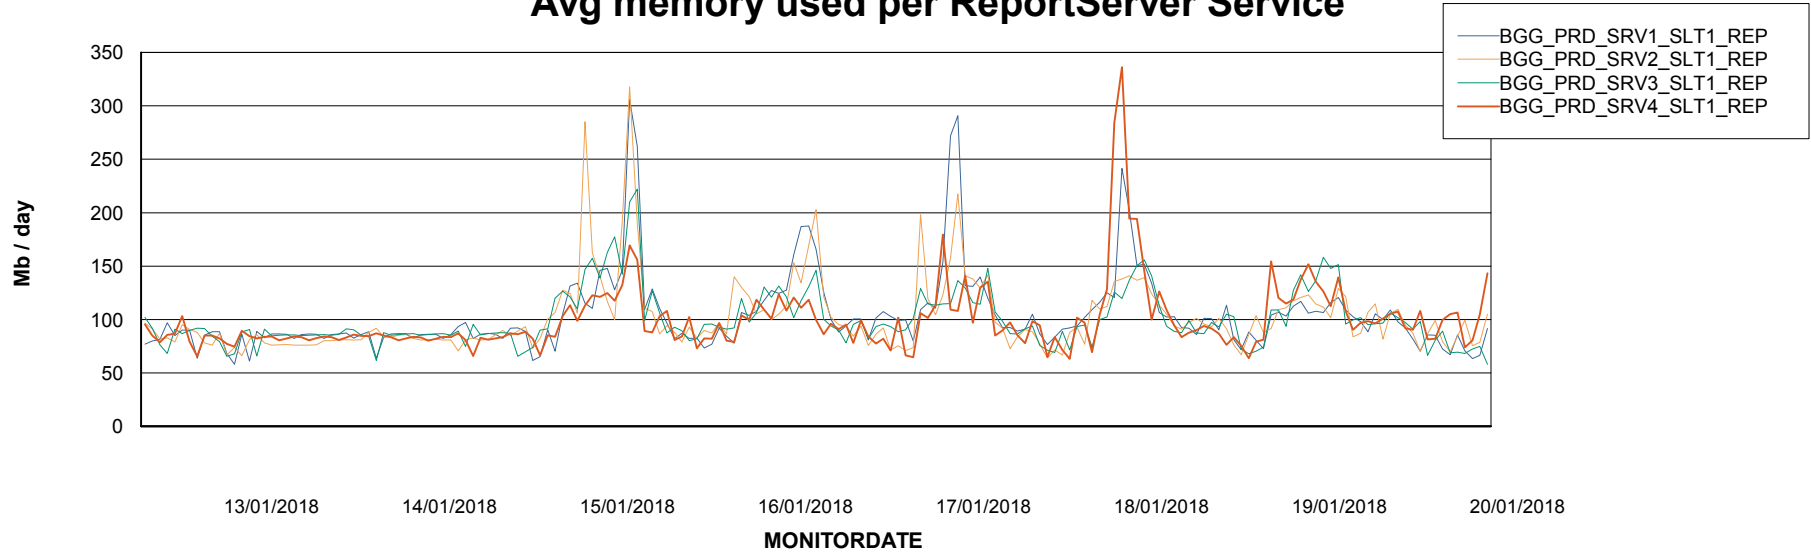

Avg memory used per ABS Server Service

Avg users per day per ABS server

Weekly SLA Customer Report

Customer BGG_Production
Database ID 58

ABSolute Application ReportServer Services

Avg memory used per ReportServer Service