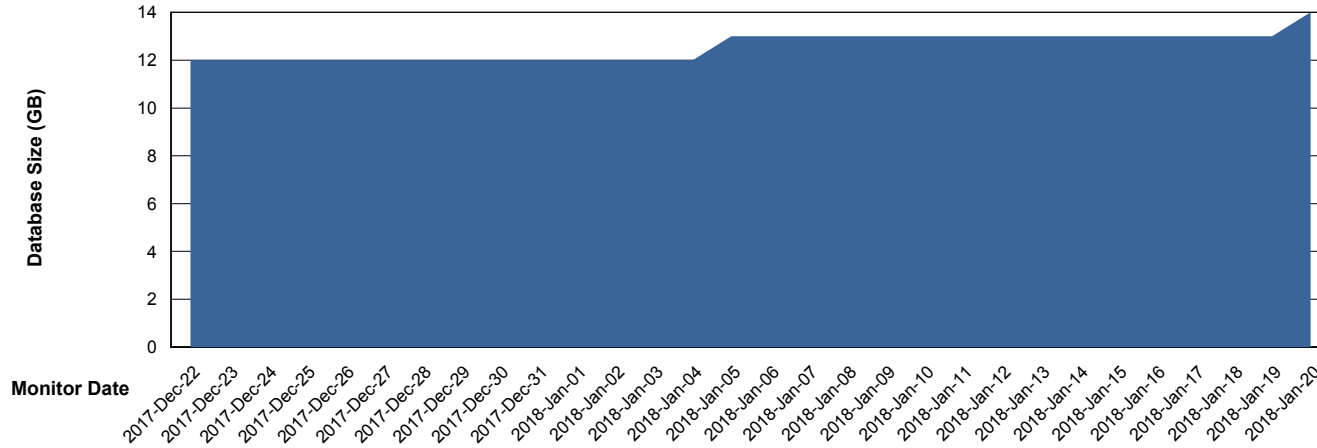

Customer BGG_Production
Database ID 58

Database Performance BGGDB_Standby

Weekly SLA Customer Report

Customer BGG_Production
Database ID 58

DATABASE SIZE BGGDB_BI

Database growth over last month

DATABASE SIZE BGGDB_Production