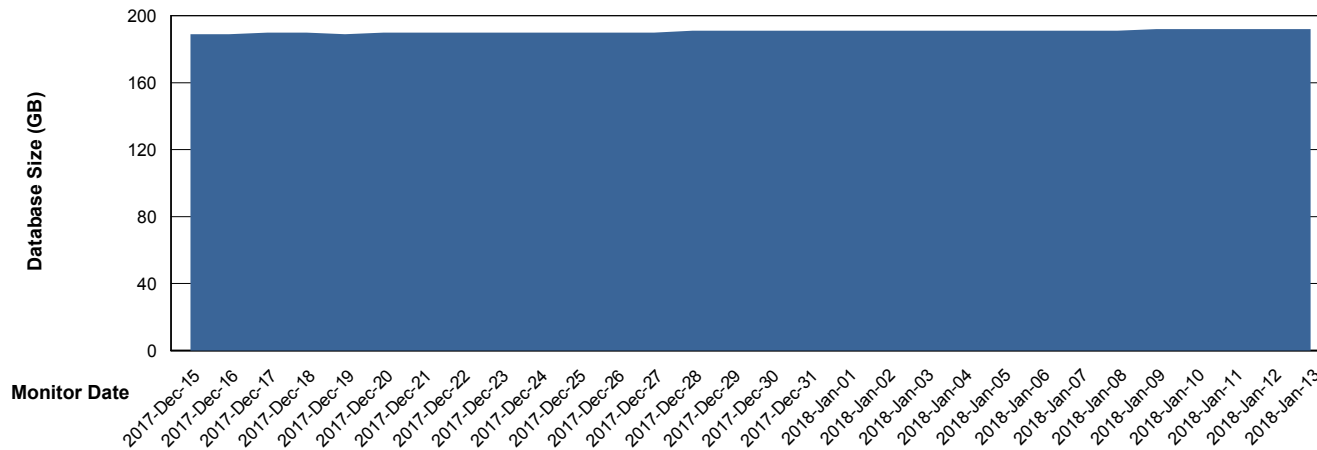

DATABASE SIZE VOSDB_Production

Database growth over last month