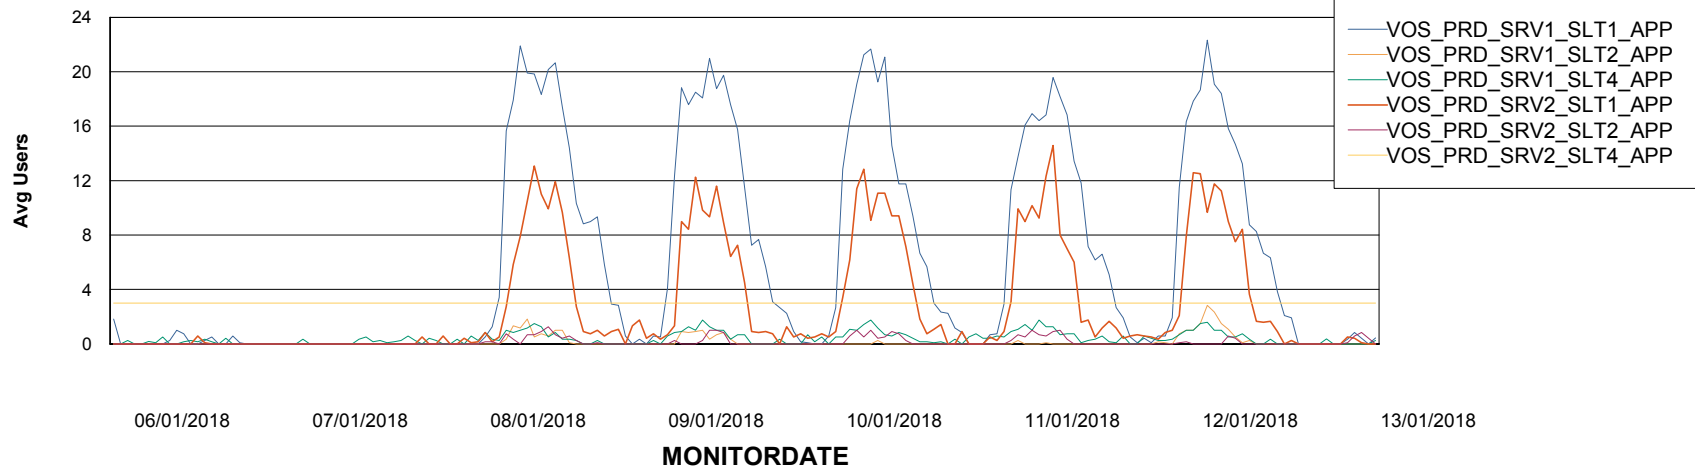

Weekly SLA Customer Report

Customer VOS_Production
Database ID 68

ABSSolute Application Server Services

Avg memory used per ABS Server Service

Avg users per day per ABS server

Weekly SLA Customer Report

Customer VOS_Production
Database ID 68