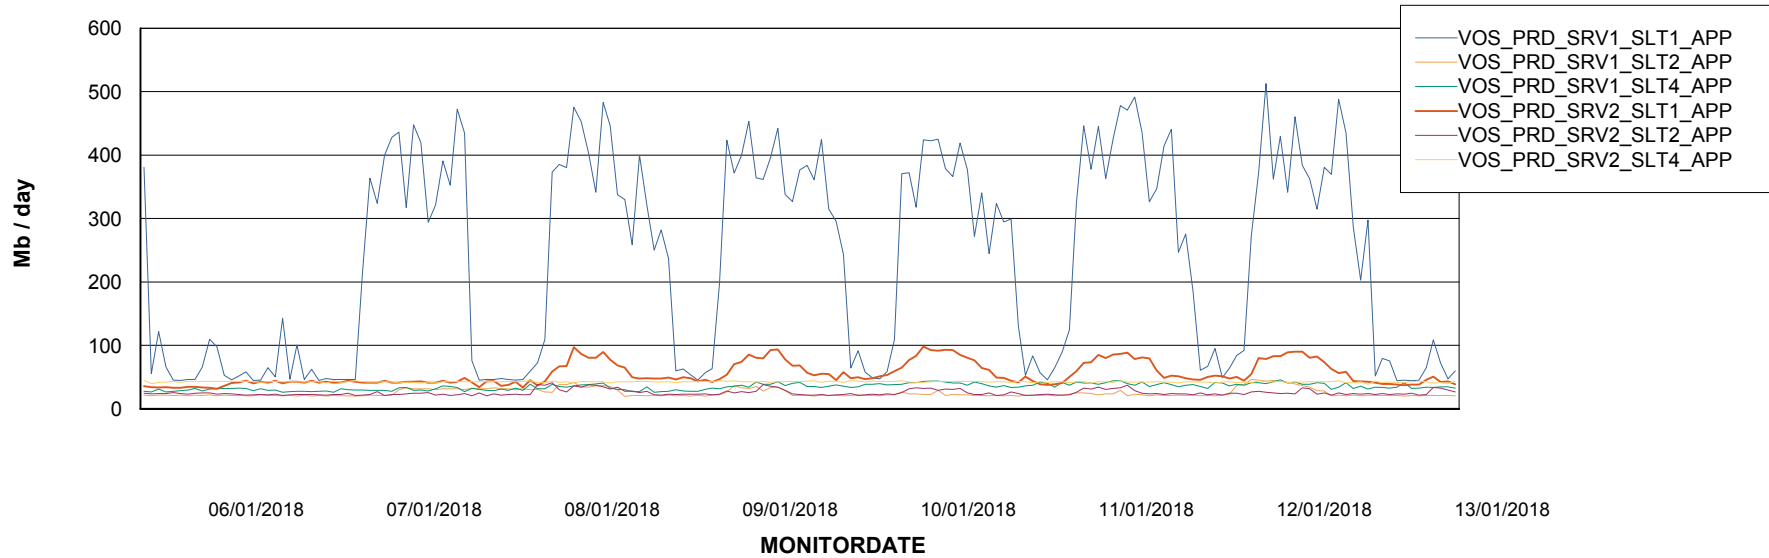

ABSSolute Application Server Services

Avg memory used per ABS Server Service