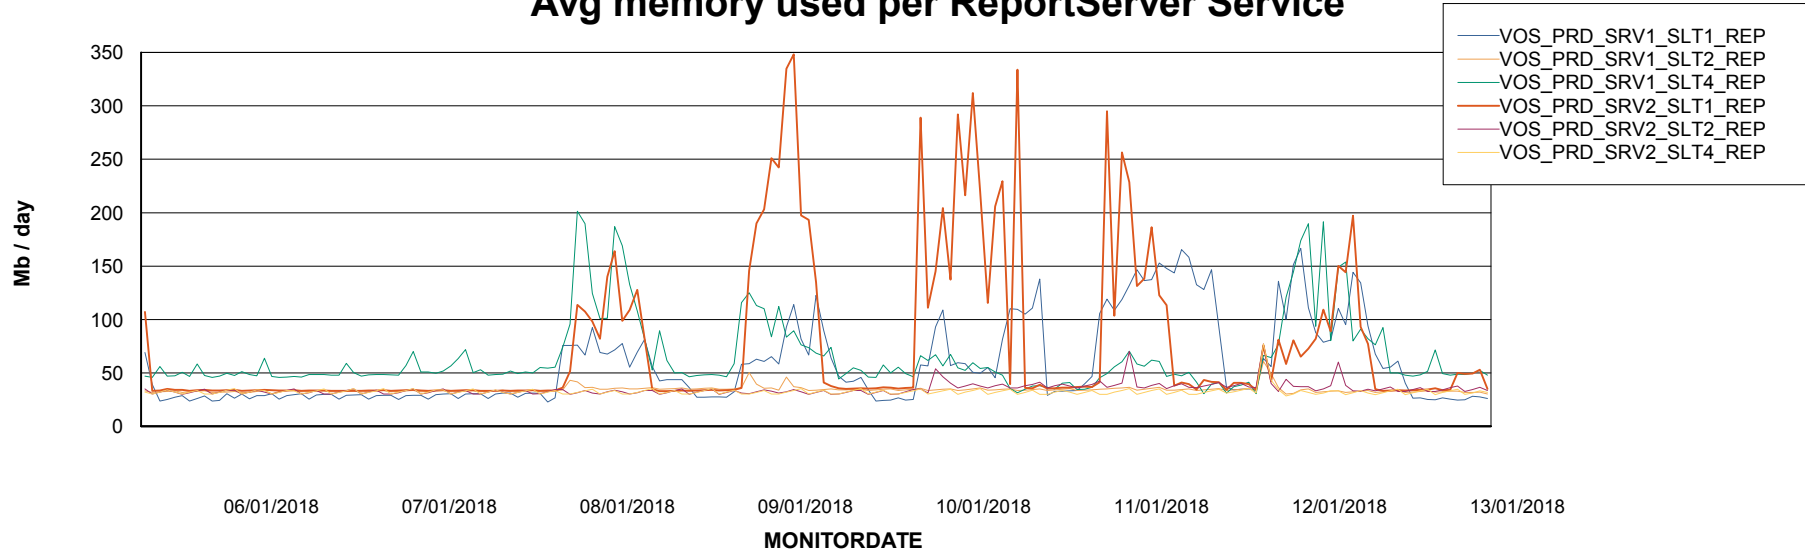

ABSSolute Application ReportServer Services

Avg memory used per ReportServer Service