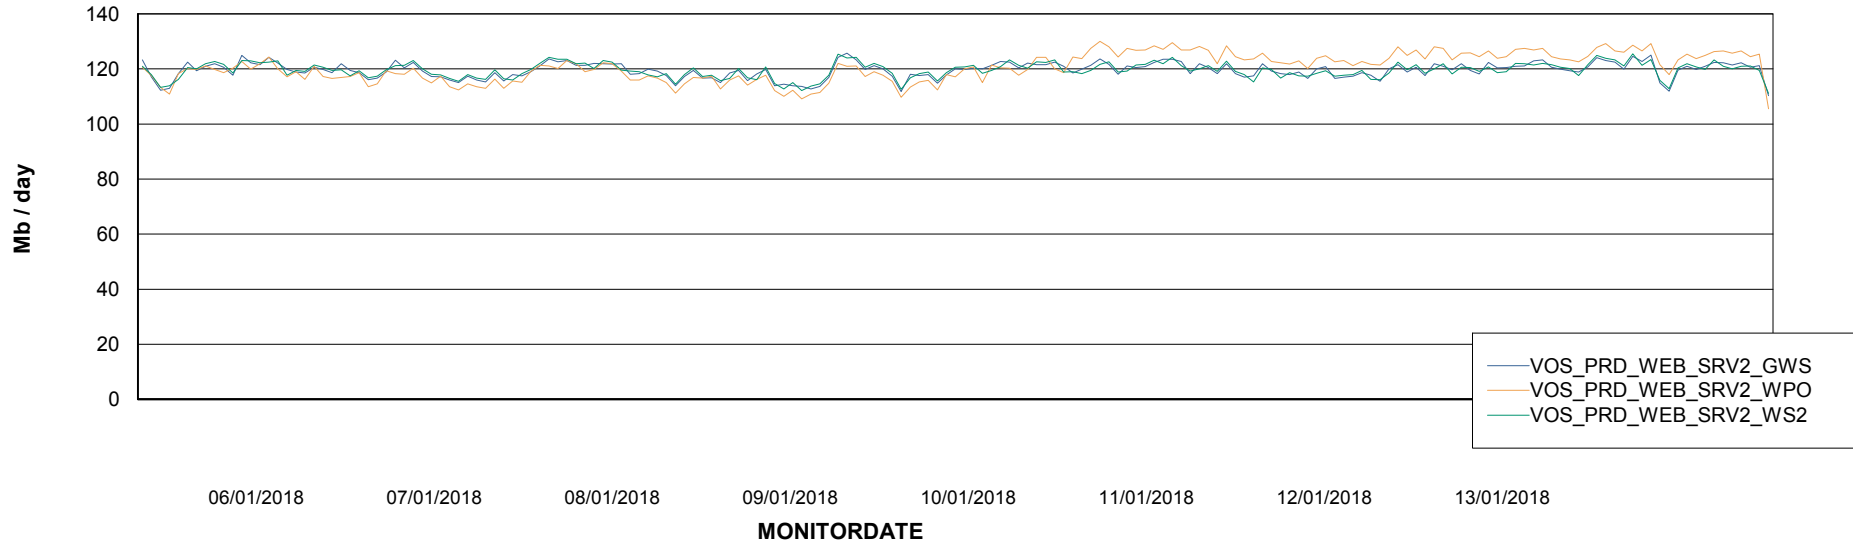

ABSSolute Application ReportServer Services

Avg memory used per ReportServer Service

Weekly SLA Customer Report

Customer VOS_Production
Database ID 68

ABSolute Web Component Services

Avg memory used per ABS Web component