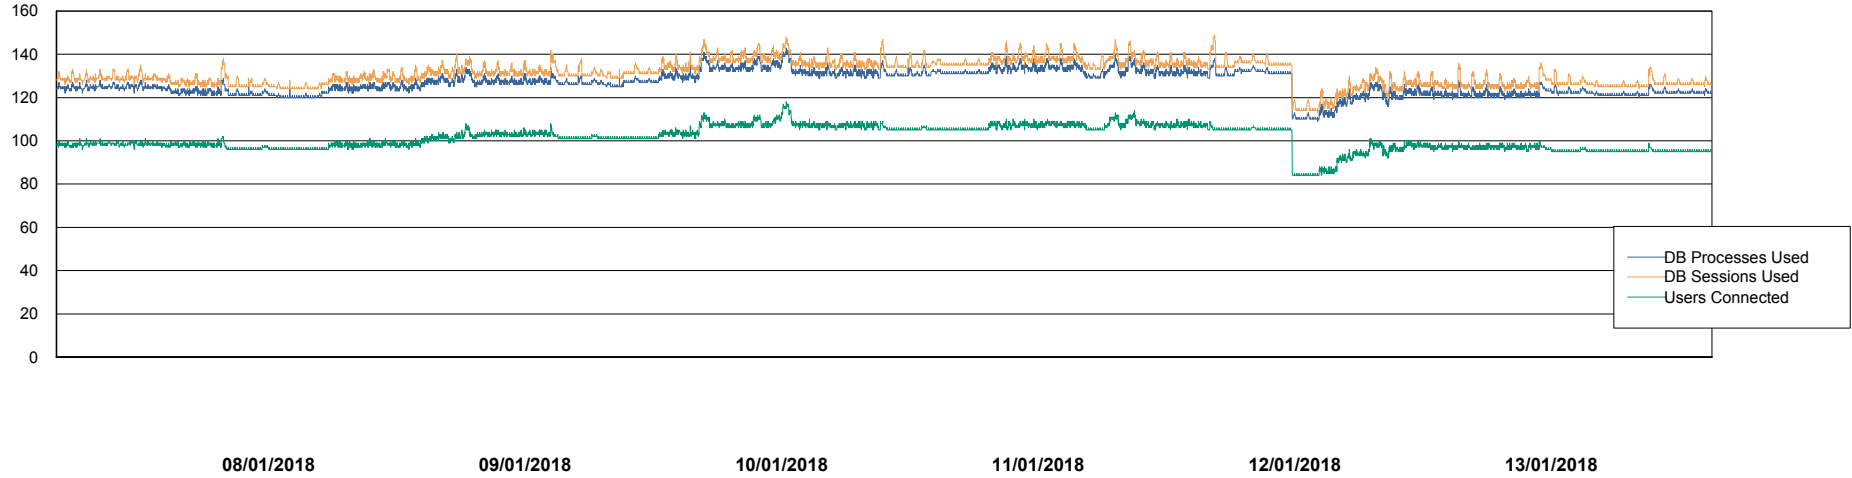

Database Performance VOSDB_Production

DB Processes Max 200
DB Sessions Max 322