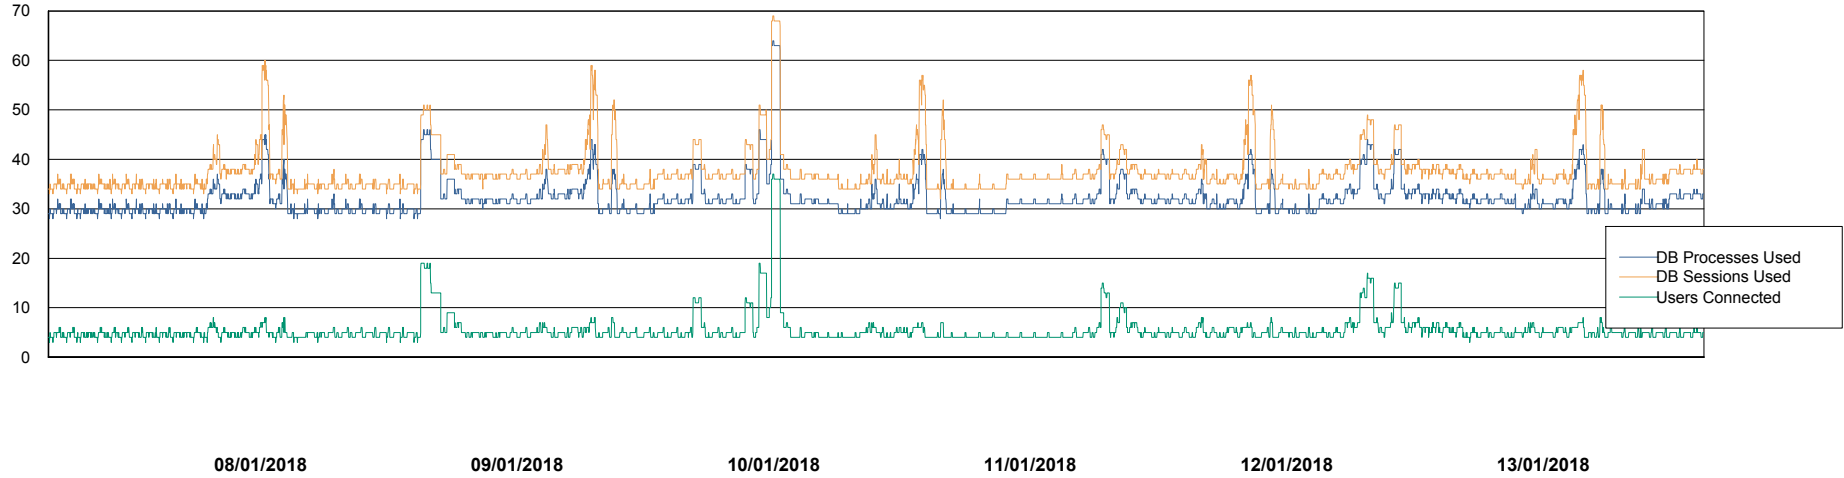

Database Performance VOSBIDB_Production

DB Processes Max 500
DB Sessions Max 772