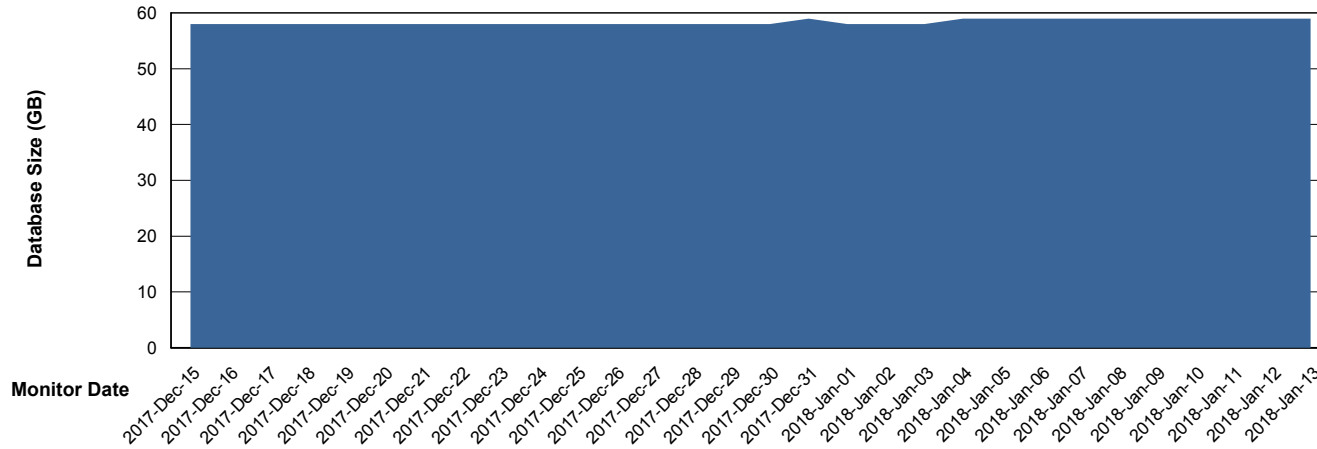

Database Performance VOSDB_Production

DB Processes Max 200
DB Sessions Max 322

Weekly SLA Customer Report

Customer VOS_Production
Database ID 68

DATABASE SIZE VOSBIDB_Production

Database growth over last month