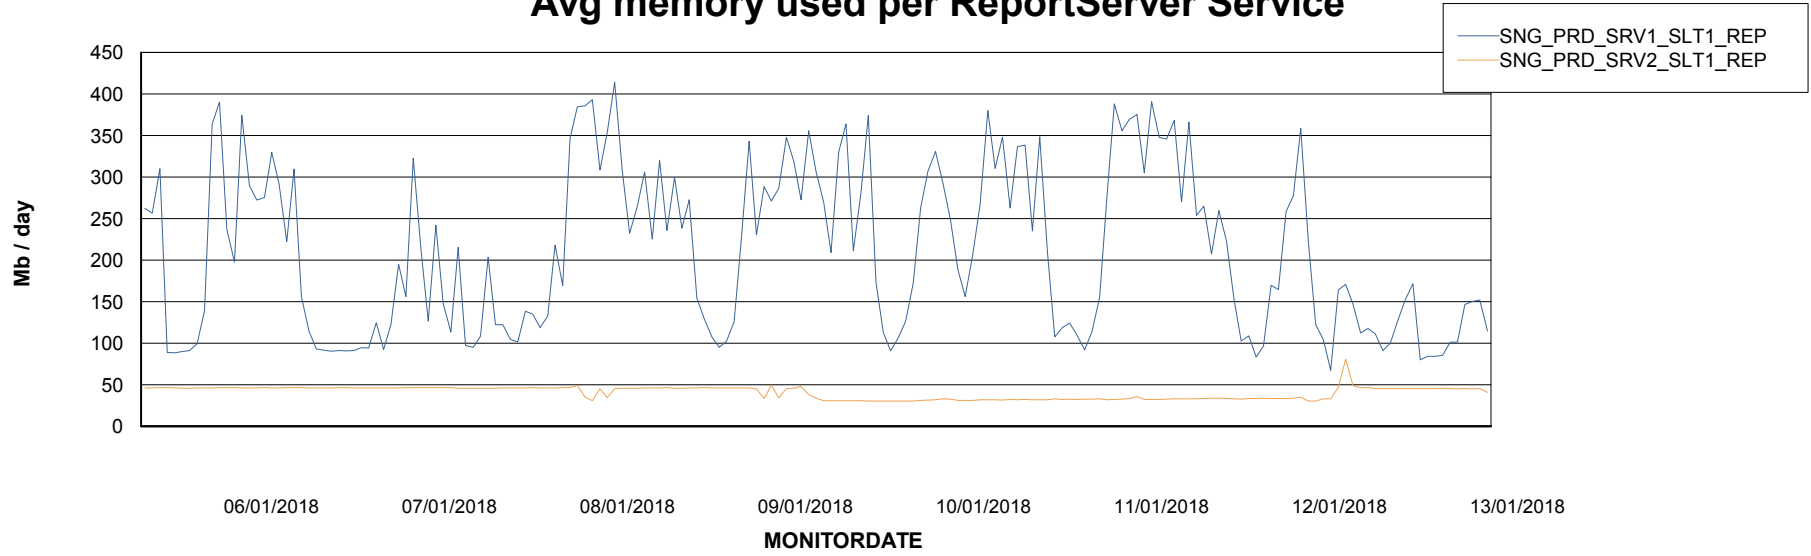

Avg users per day per ABS server

Weekly SLA Customer Report

Customer SNG_Production
Database ID 70

ABSSolute Application ReportServer Services

Avg memory used per ReportServer Service

Weekly SLA Customer Report