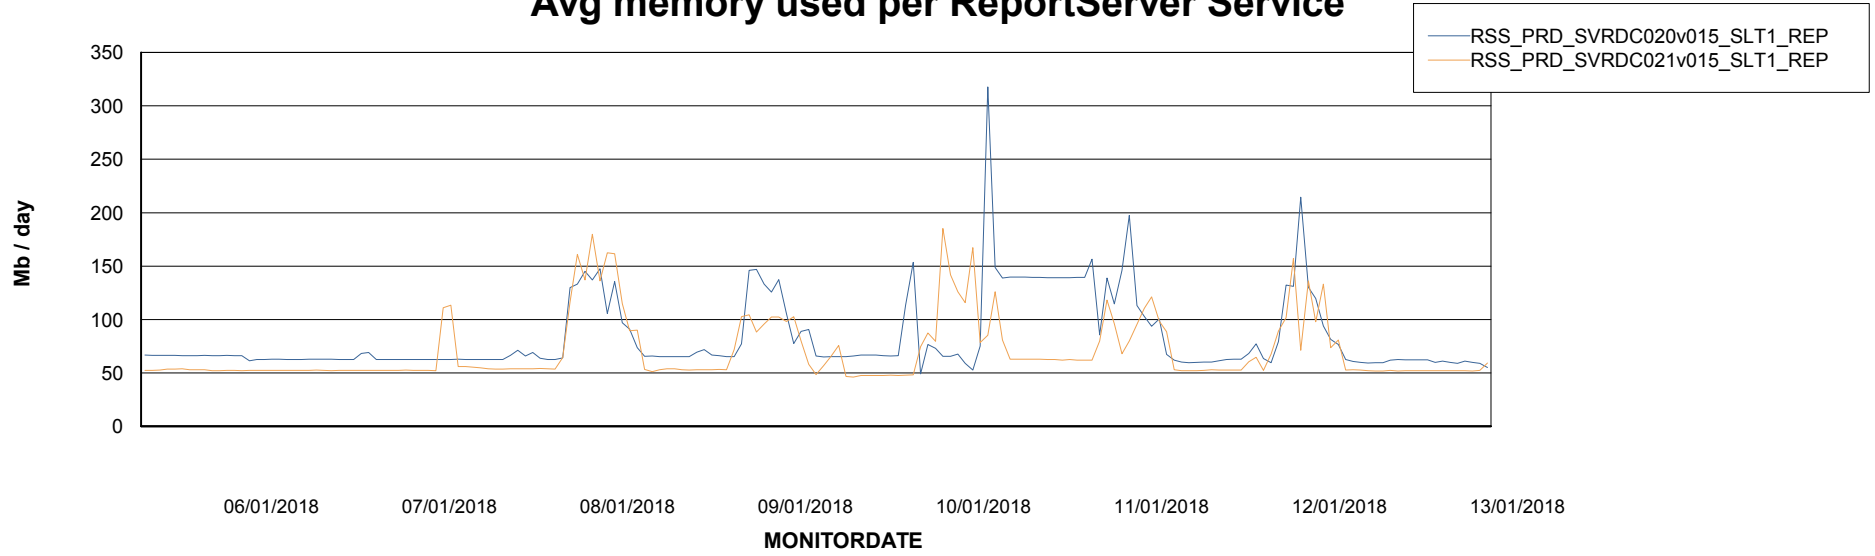

ABSSolute Application ReportServer Services

Avg memory used per ReportServer Service