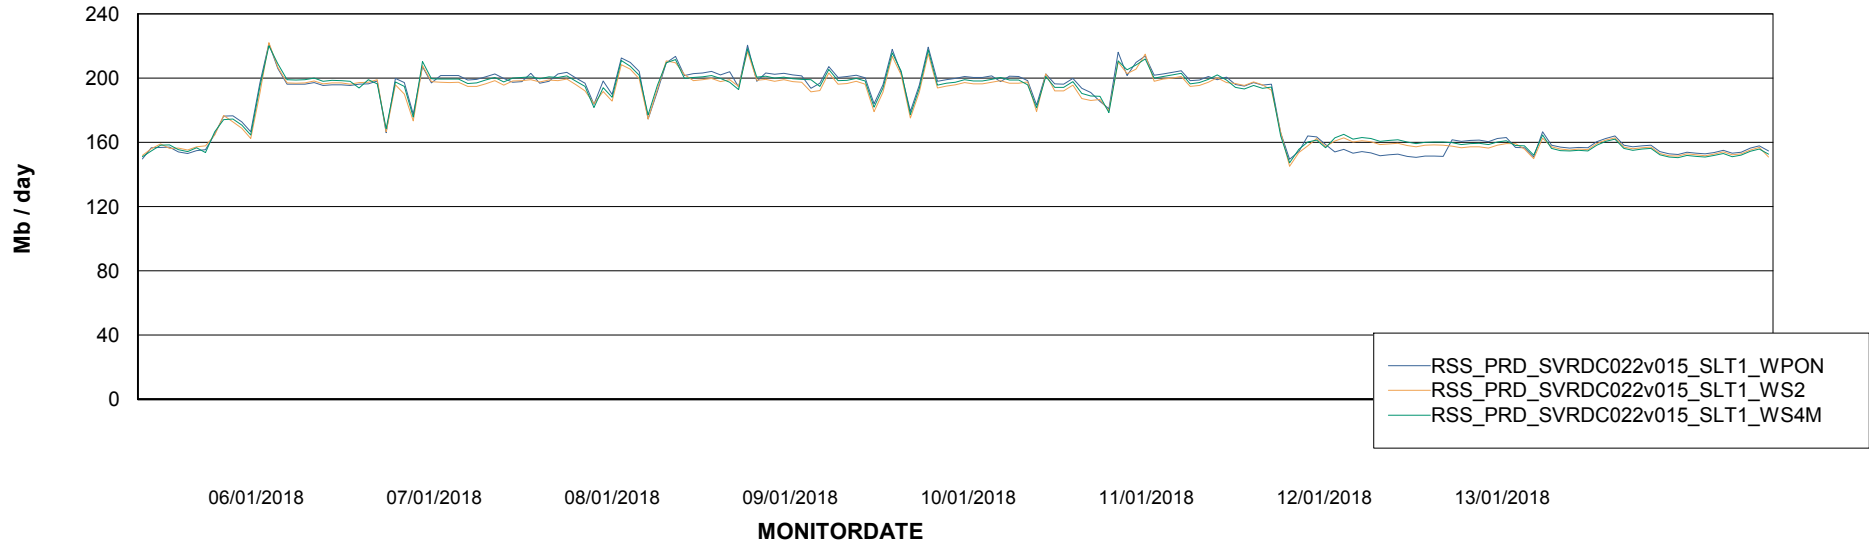

ABSSolute Web Component Services

Avg memory used per ABS Web component