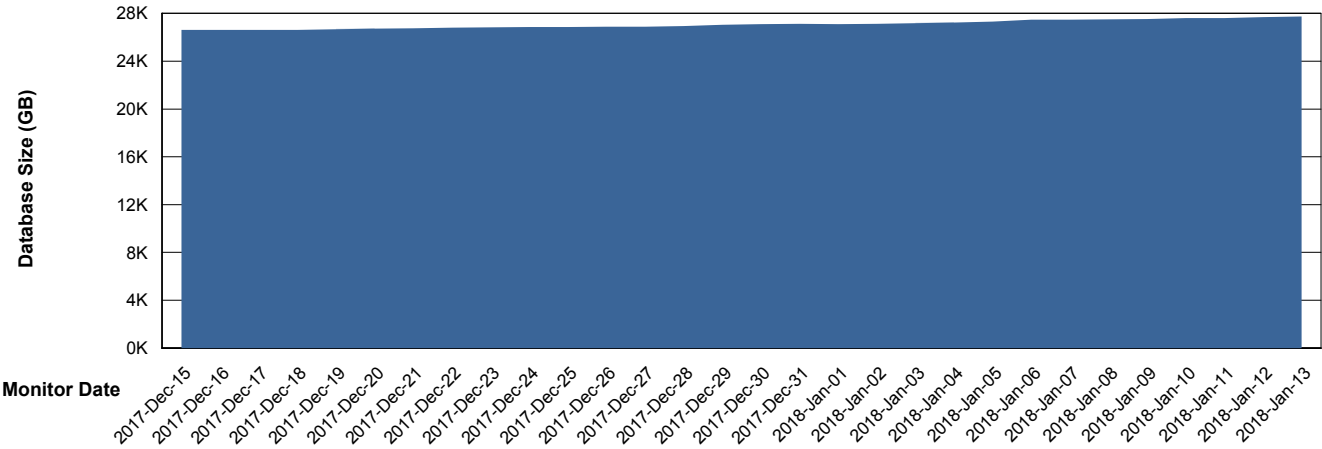

DATABASE SIZE RSSDB_Production

Database growth over last month

Database Tablespace RSSDB_Production

Date	Tablespace Name	Filesize (Gb)	Usedsize (Gb)	Percentage free
13/01/2018	ABSDATA	2	11,932	20
	INDX	2	14,492	22
12/01/2018	ABSDATA	2	11,924	21
	INDX	2	14,484	22
11/01/2018	ABSDATA	2	11,899	21
	INDX	2	14,458	22
10/01/2018	ABSDATA	2	11,882	21
	INDX	2	14,408	22
09/01/2018	ABSDATA	2	11,880	21
	INDX	2	14,383	22
08/01/2018	ABSDATA	2	11,863	21
	INDX	2	14,344	22
07/01/2018	ABSDATA	2	11,854	21
	INDX	2	14,314	23