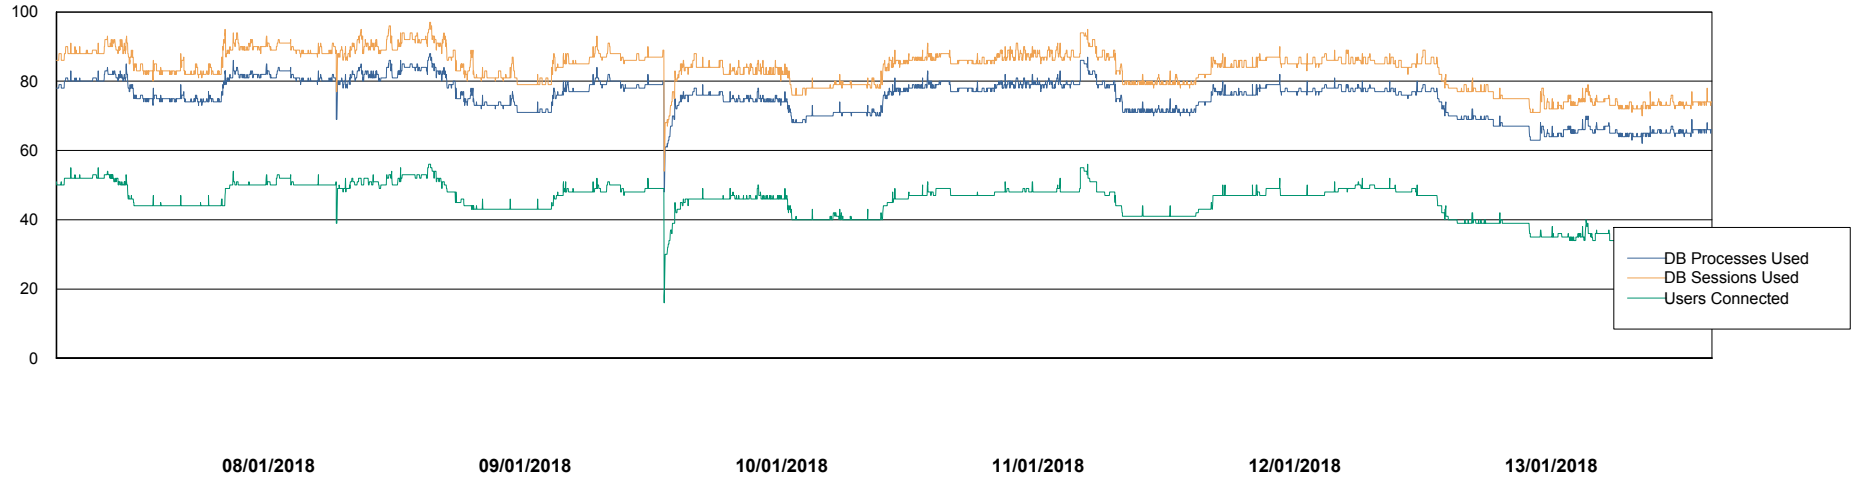

Database Performance RSSDB_Production