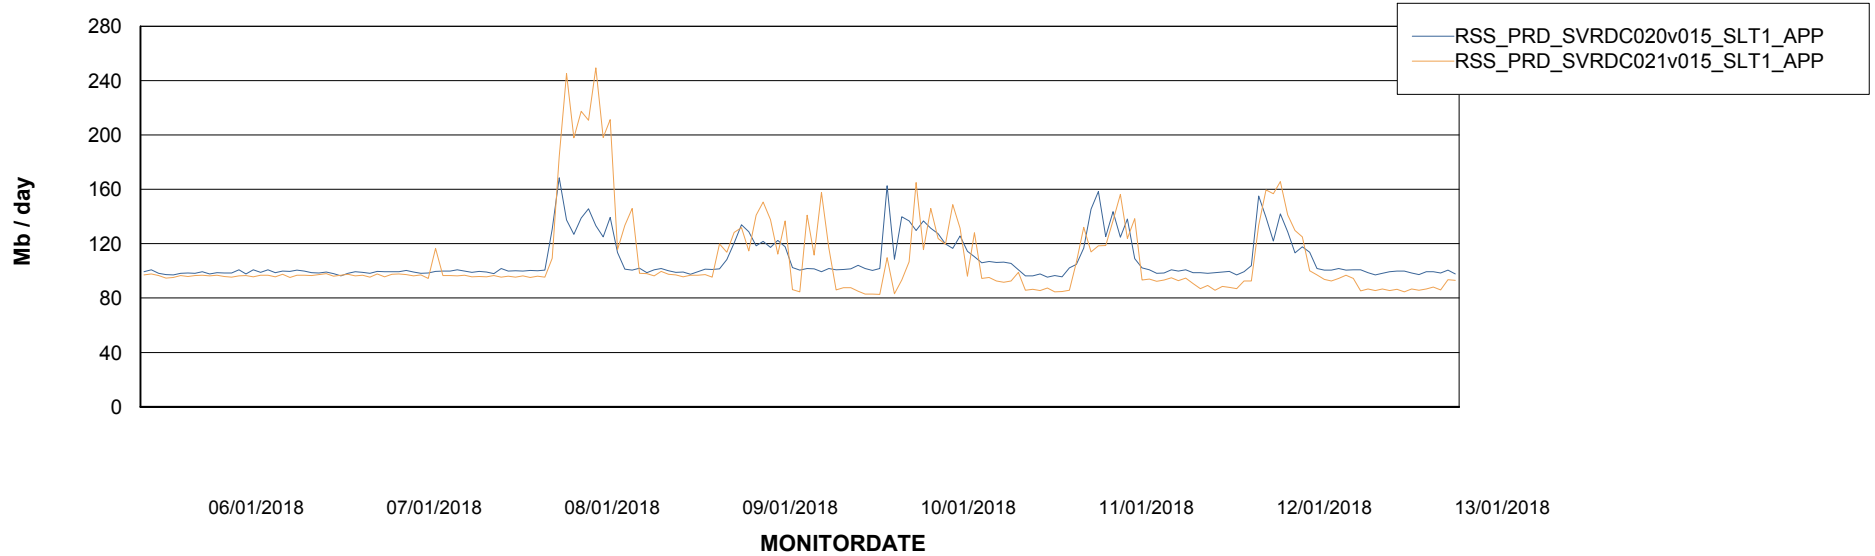

ABSSolute Application Server Services

Avg memory used per ABS Server Service