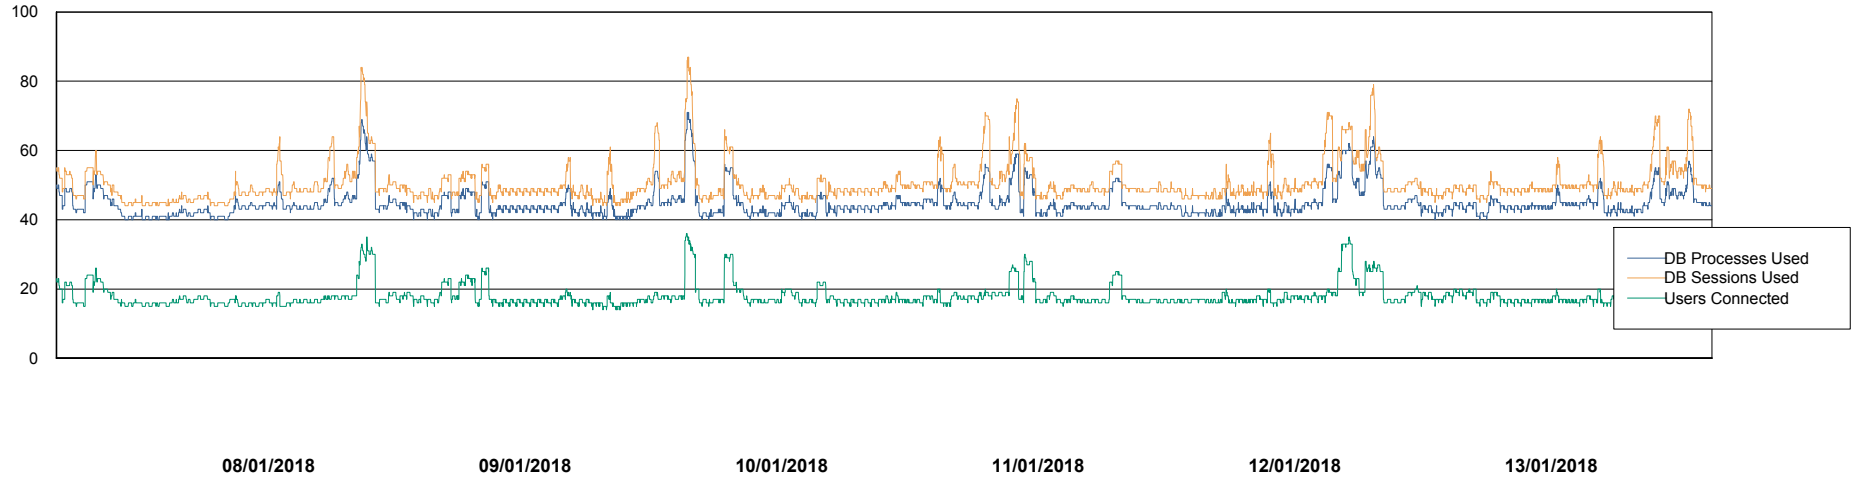

Database Performance LLGDB_Standby

DB Processes Max 520
DB Sessions Max 804

Weekly SLA Customer Report

Customer LLG_Production
Database ID 53

Database Performance LLGDDBI_Production

DB Processes Max 500
DB Sessions Max 780