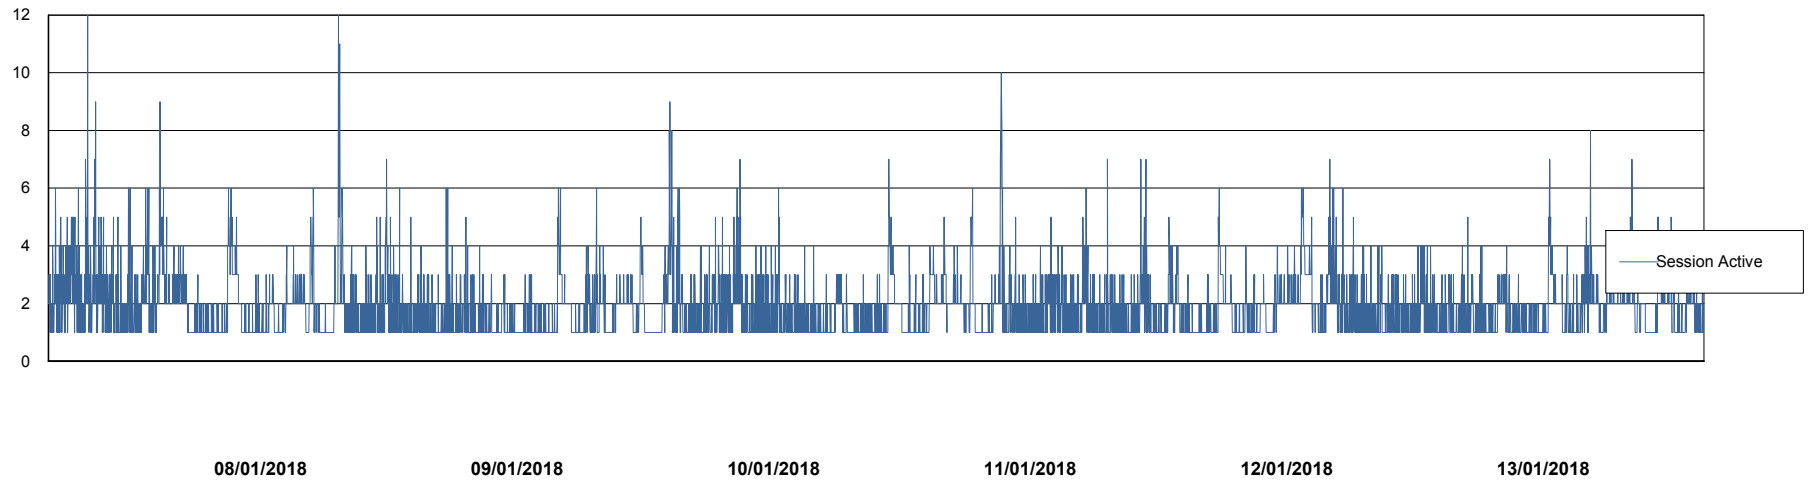

Database Performance LLGDB_Production

DB Processes Max 520
DB Sessions Max 804