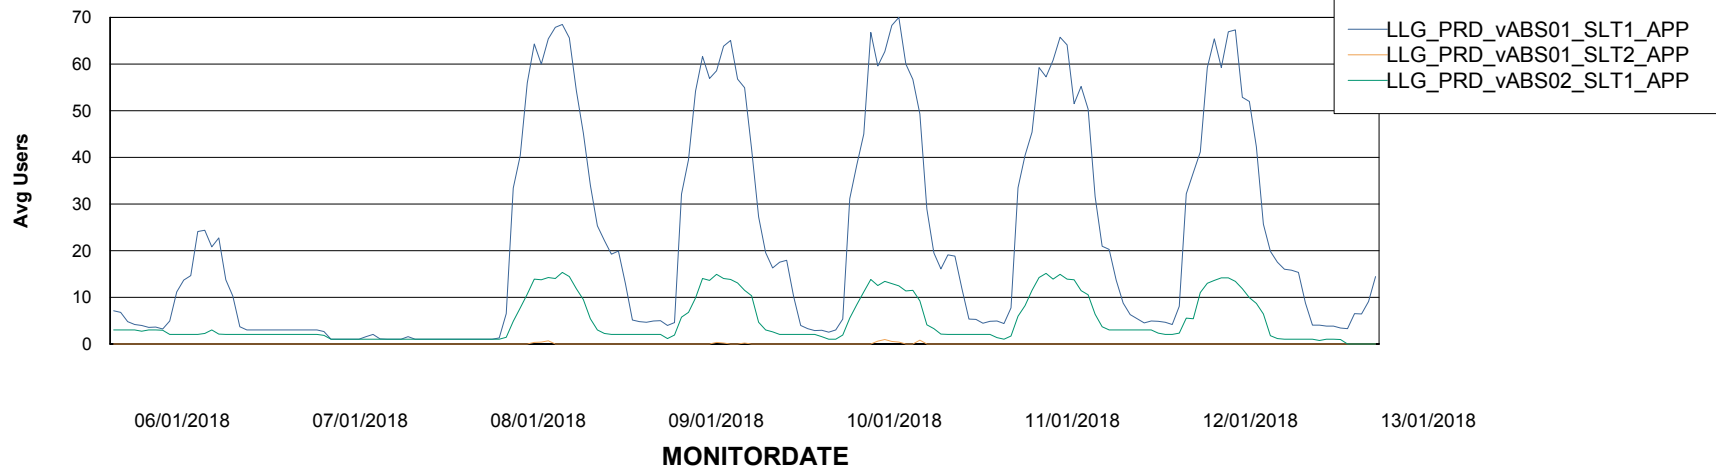

Weekly SLA Customer Report

Customer LLG_Production
Database ID 53

ABSolute Application Server Services

Avg memory used per ABS Server Service

Avg users per day per ABS server

Weekly SLA Customer Report

Customer LLG_Production
Database ID 53