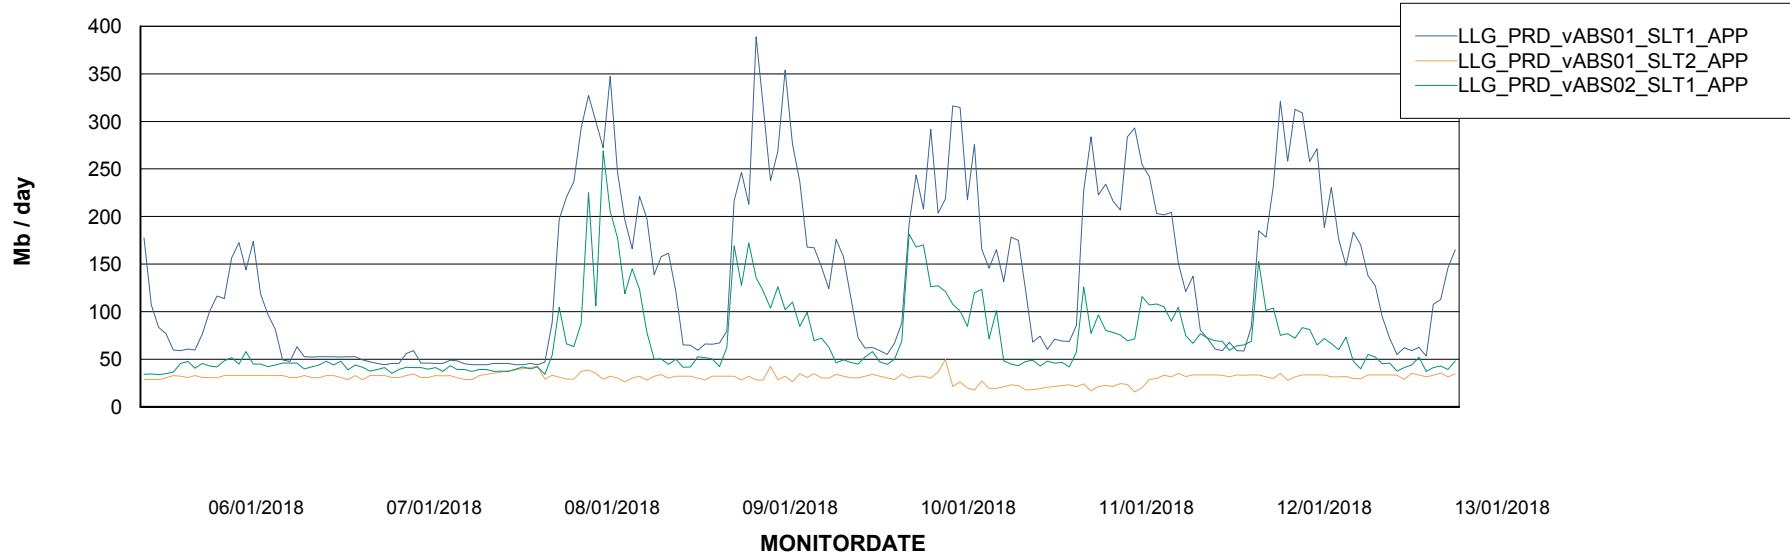

ABSolute Application Server Services

Avg memory used per ABS Server Service