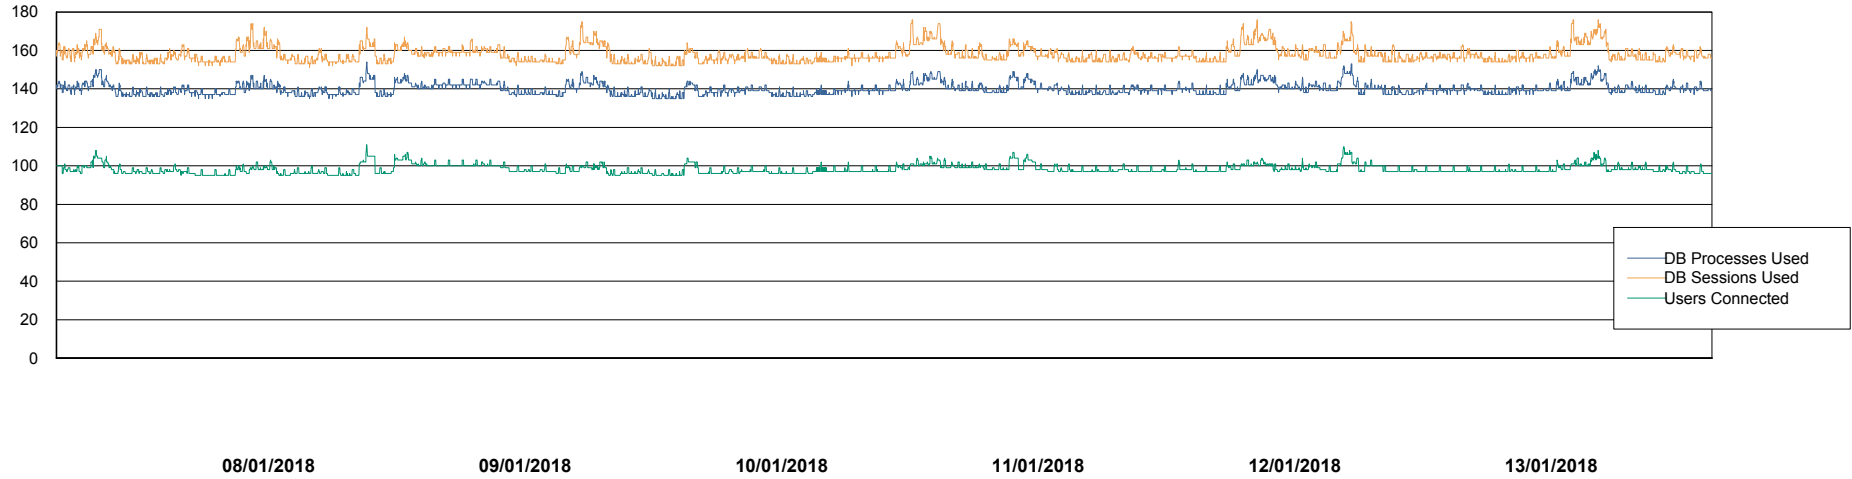

Database Performance LLGDB_Production

DB Processes Max 520
DB Sessions Max 804