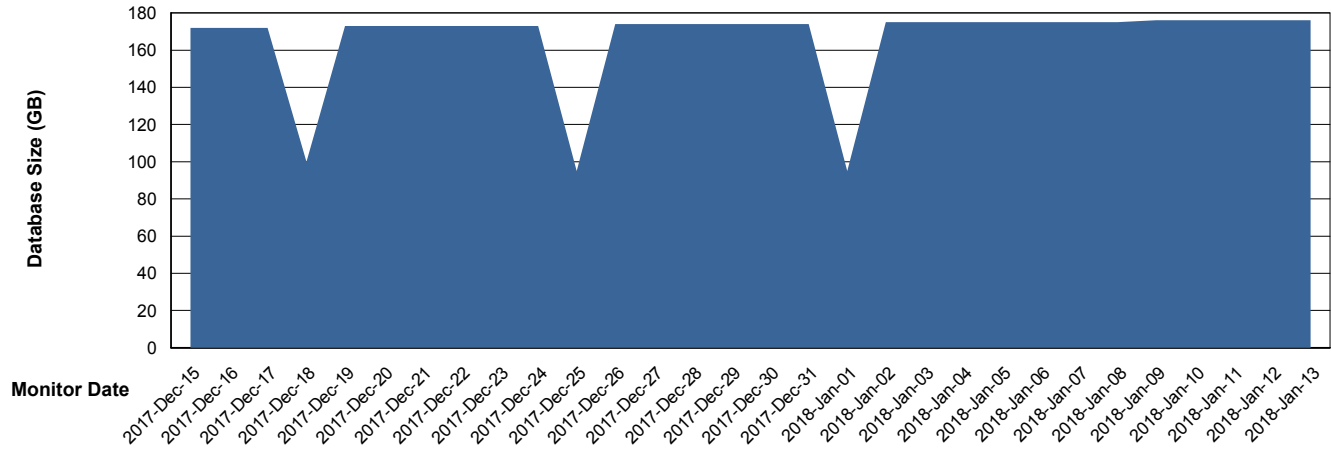

DATABASE SIZE LLGDB_Production

Database growth over last month