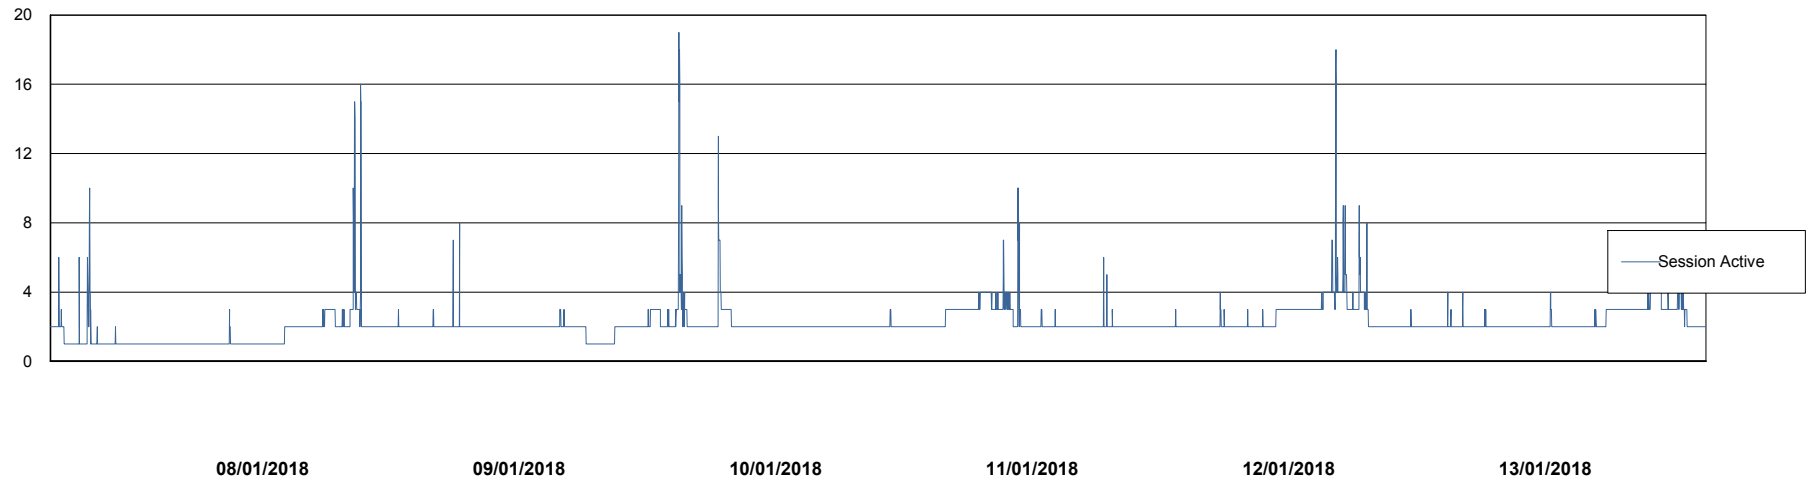

Database Performance LLGDB_Standby

DB Processes Max 520
DB Sessions Max 804

Weekly SLA Customer Report

Customer LLG_Production
Database ID 53

Database Performance LLGDDBI_Production

DB Processes Max 500
DB Sessions Max 780