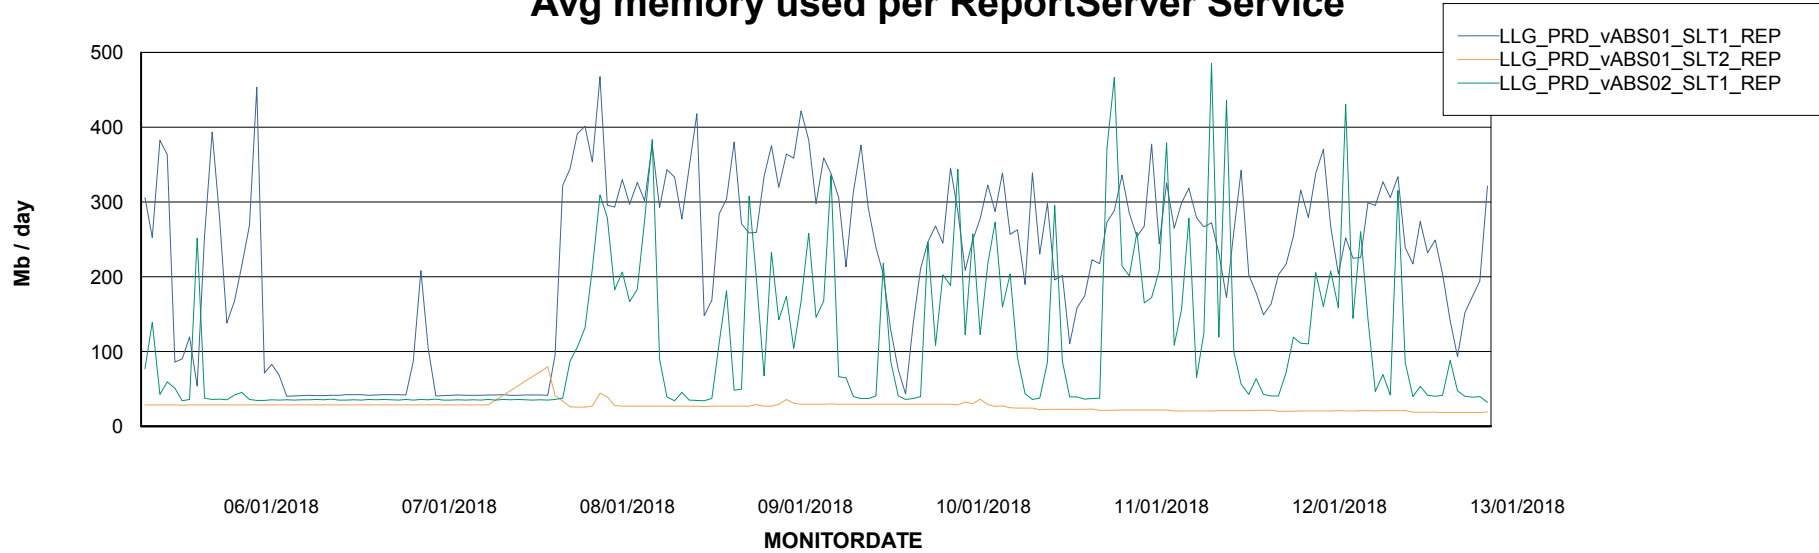

ABSSolute Application ReportServer Services

Avg memory used per ReportServer Service