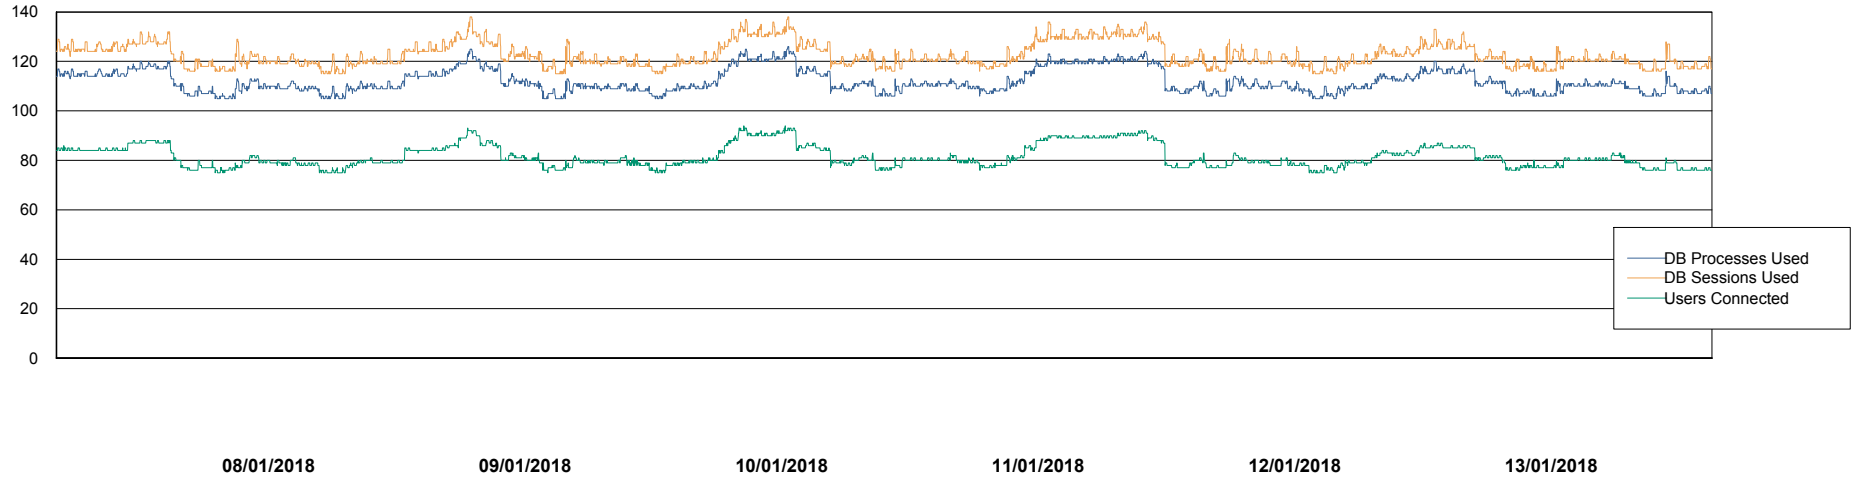

Harddisk Usage FIS_PRD_ORACLE2

	Free disk space on c: (%)	Total disk space on c: (Gb)	Free disk space on l: (%)	Total disk space on l: (Gb)	Free disk space on o: (%)	Total disk space on o: (Gb)
13/01/2018	70	279	26	279	21	373
12/01/2018	70	279	26	279	21	373
11/01/2018	70	279	26	279	21	373
10/01/2018	70	279	26	279	21	373
09/01/2018	70	279	26	279	21	373
08/01/2018	70	279	26	279	21	373
07/01/2018	70	279	26	279	21	373

Weekly SLA Customer Report

Customer FIS_Production
Database ID 46

Database Performance FISDB_Production

DB Processes Max 150
DB Sessions Max 264

Weekly SLA Customer Report

Customer FIS_Production
Database ID 46