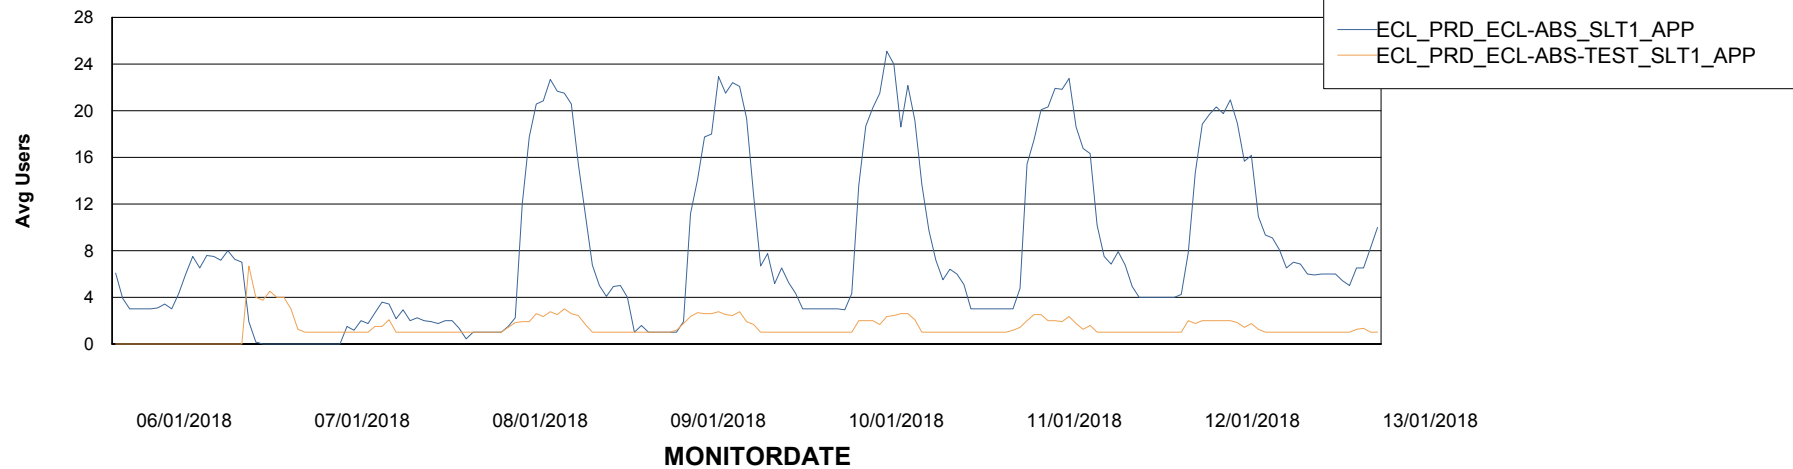

Avg users per day per ABS server