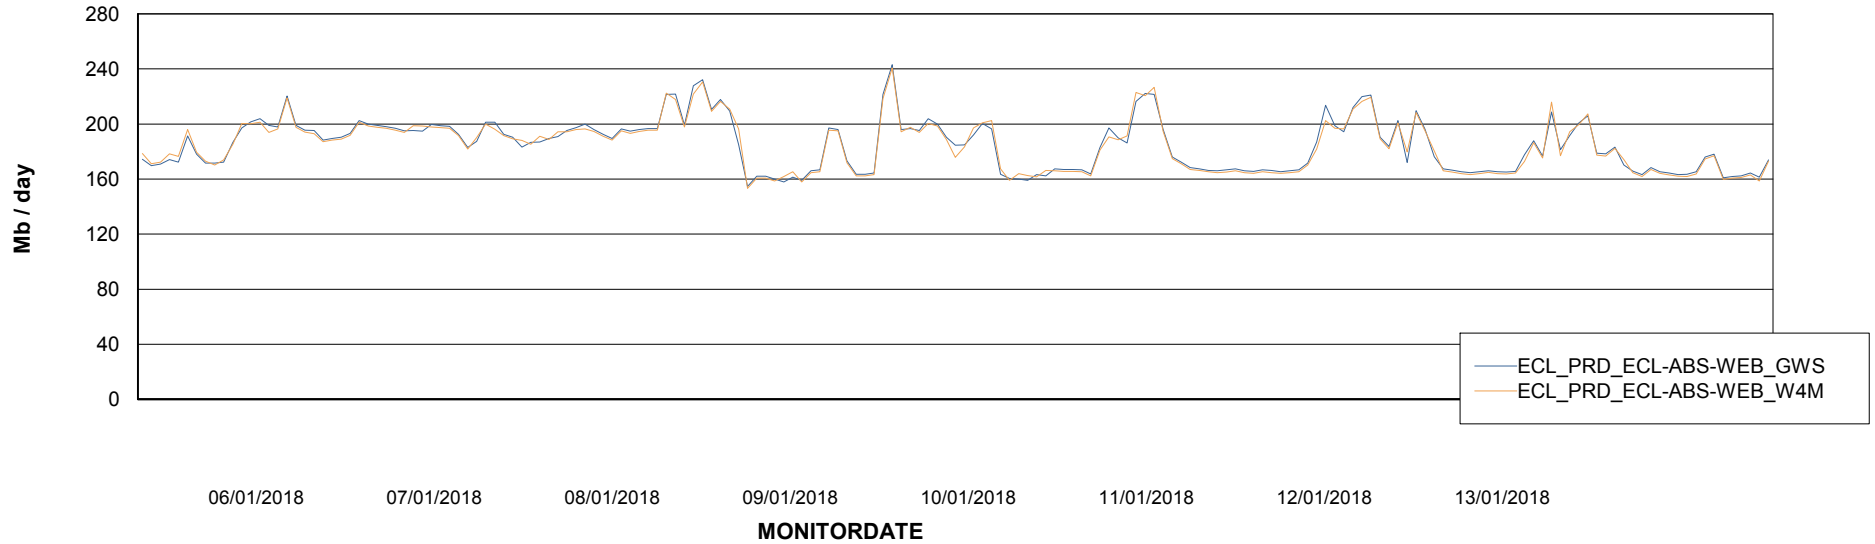

ABSSolute Web Component Services

Avg memory used per ABS Web component