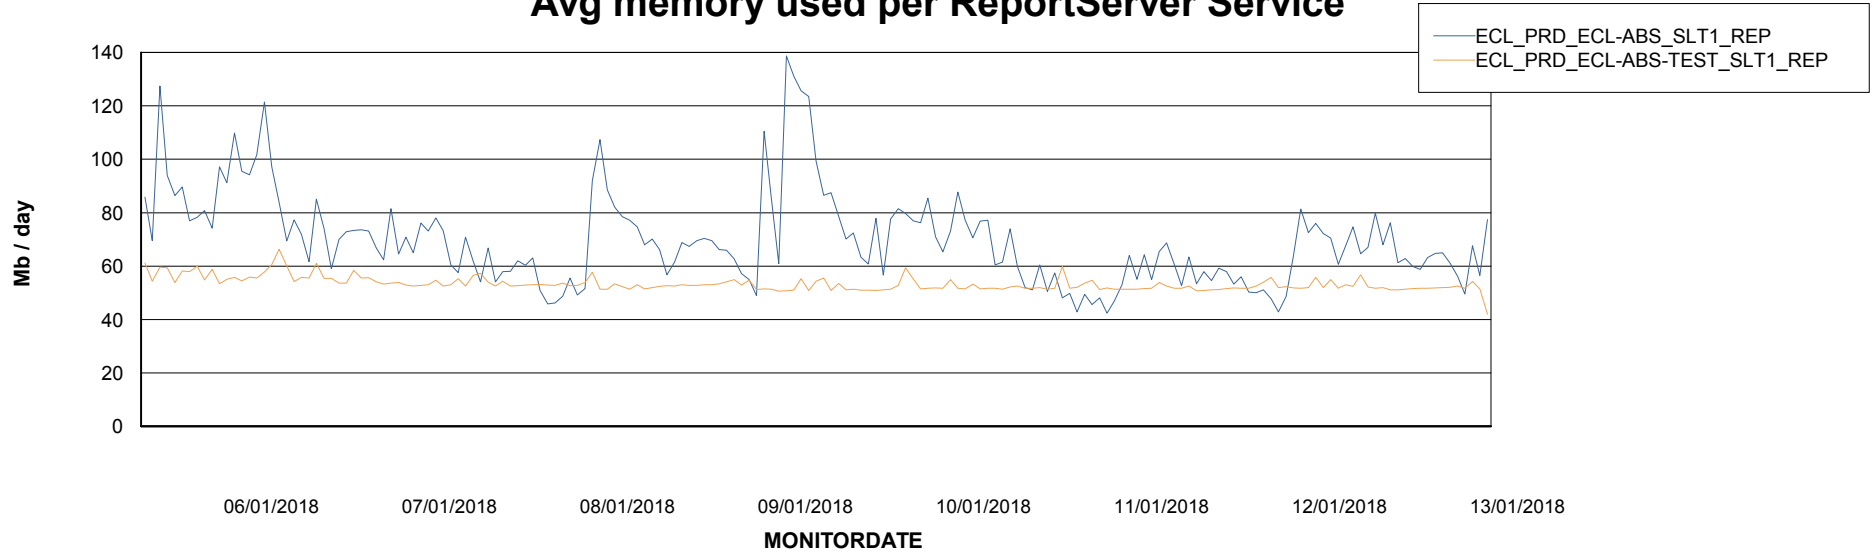

ABSSolute Application ReportServer Services

Avg memory used per ReportServer Service