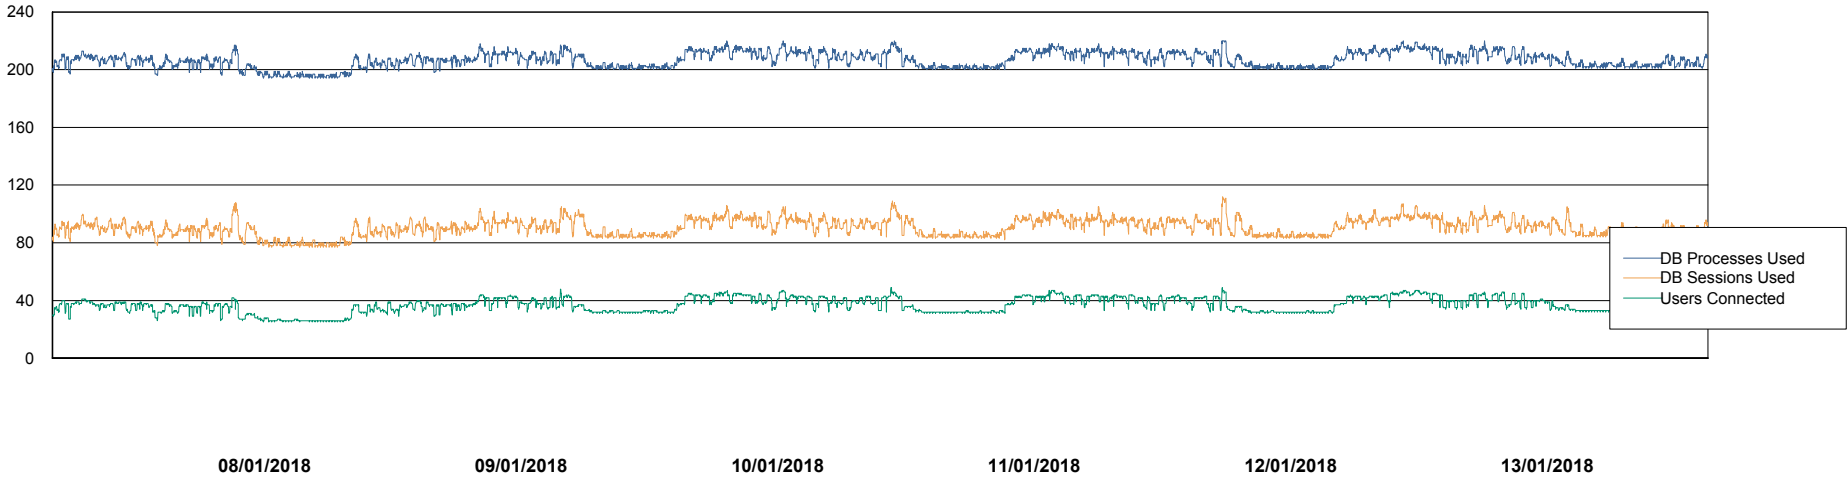

Database Performance ECLDB_Production