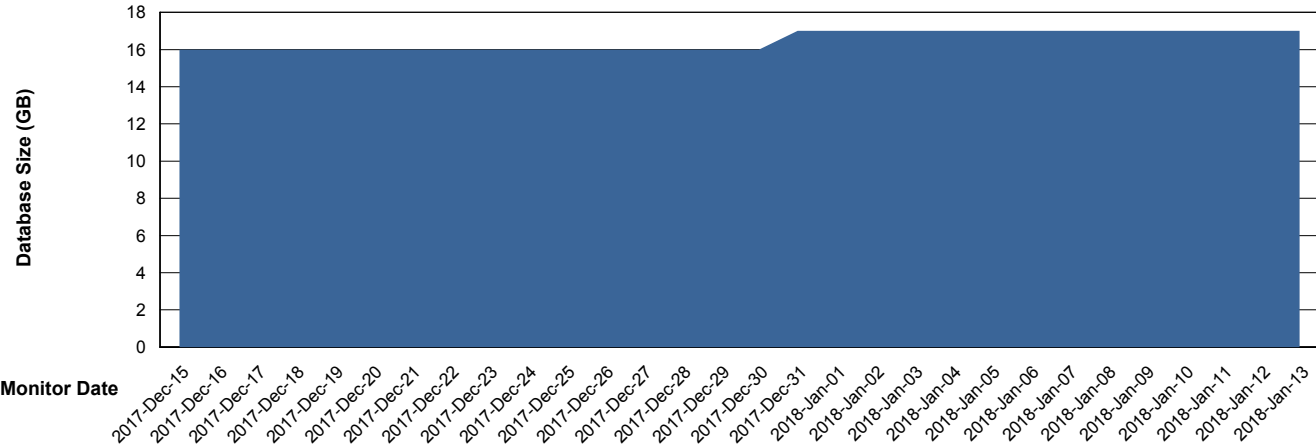

Database growth over last month

Database Tablespace ECLDB_Production

Date	Tablespace Name	Filesize (Gb)	Usedsize (Gb)	Percentage free
13/01/2018	ABSDATA	2	15	25
	INDX	2	0	100
12/01/2018	ABSDATA	2	15	25
	INDX	2	0	100
11/01/2018	ABSDATA	2	15	25
	INDX	2	0	100
10/01/2018	ABSDATA	2	15	25
	INDX	2	0	100
09/01/2018	ABSDATA	2	15	25
	INDX	2	0	100
08/01/2018	ABSDATA	2	15	25
	INDX	2	0	100
07/01/2018	ABSDATA	2	15	25
	INDX	2	0	100