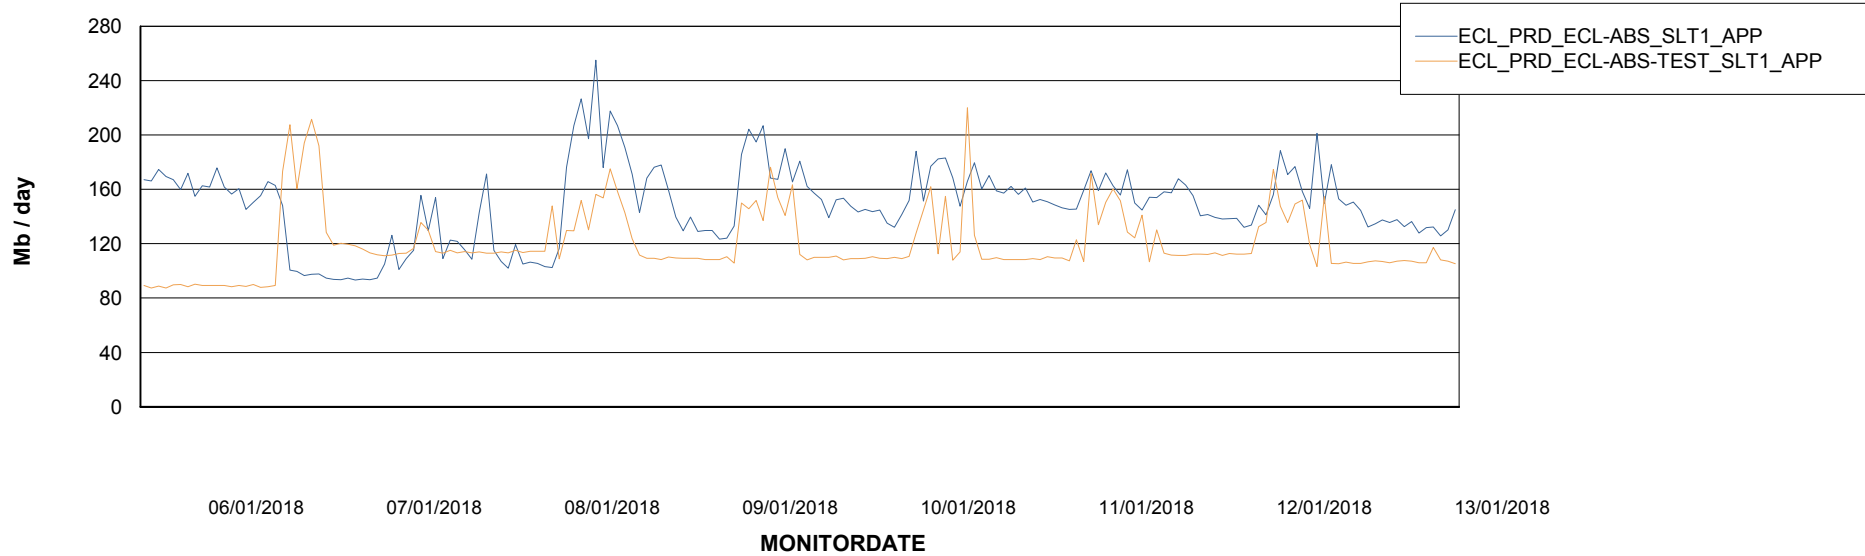

ABSSolute Application Server Services

Avg memory used per ABS Server Service