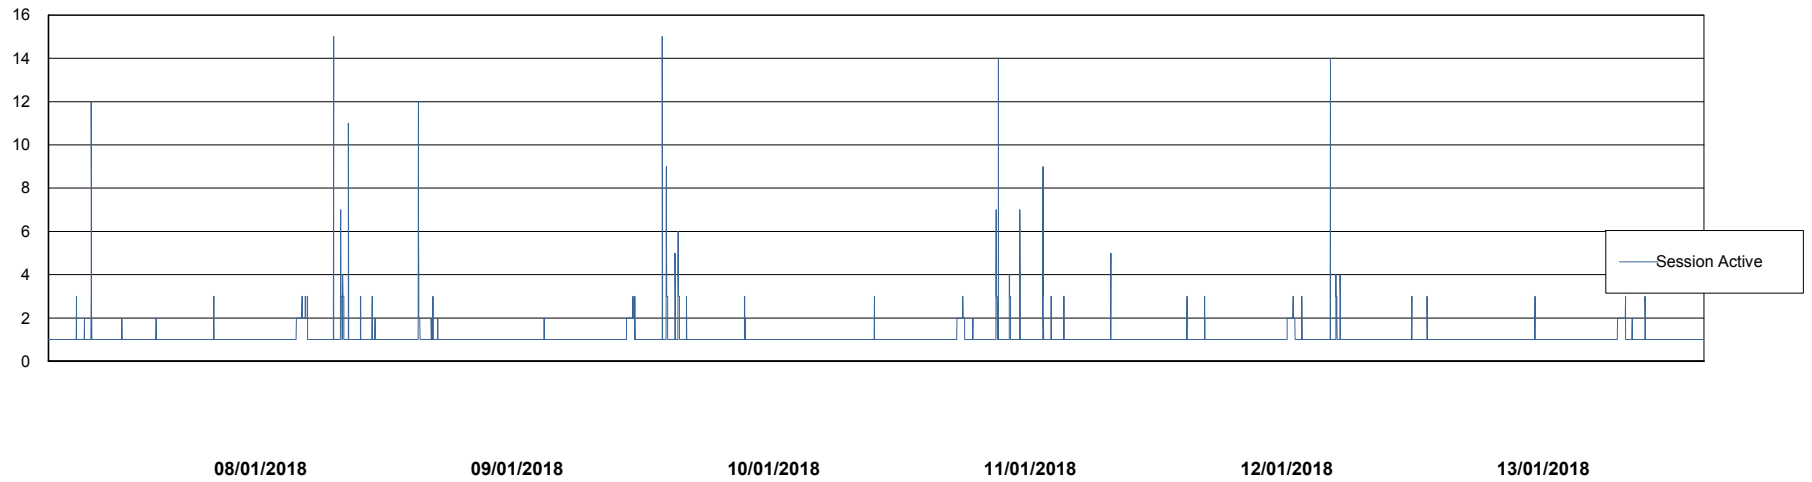

Database Performance DFDDDBBI_Production