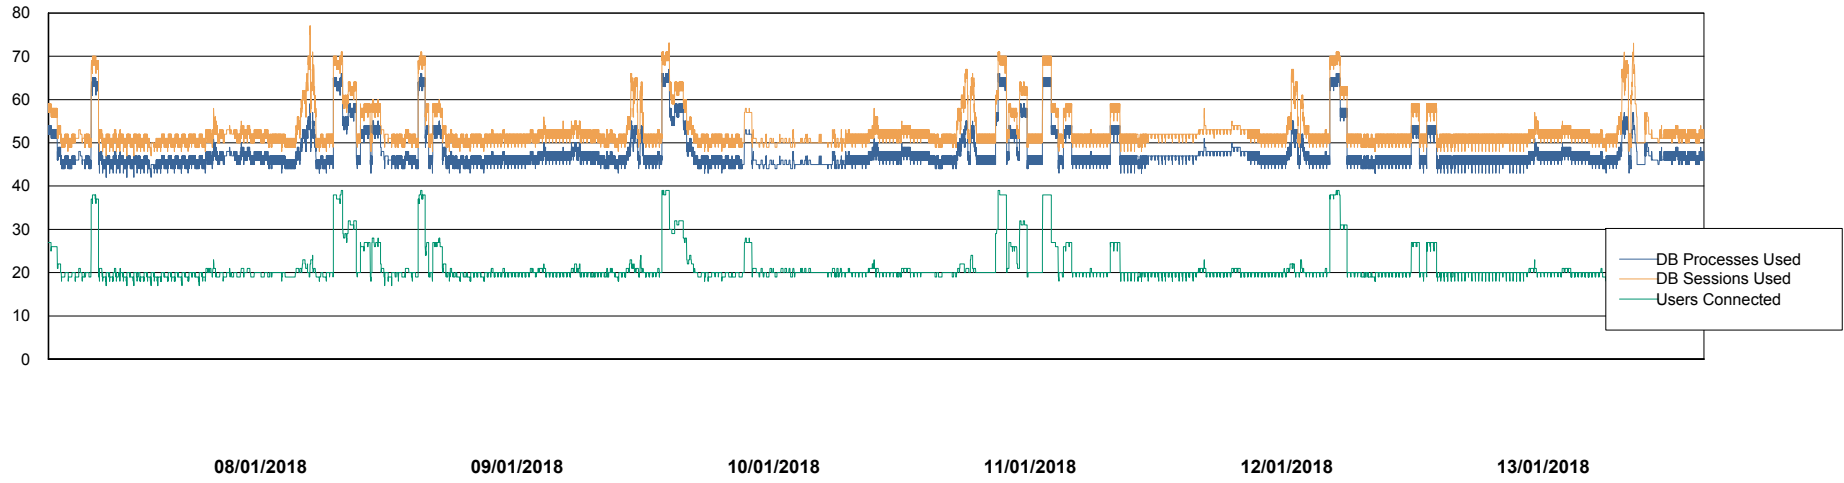

Database Performance DFDDDBBI_Production