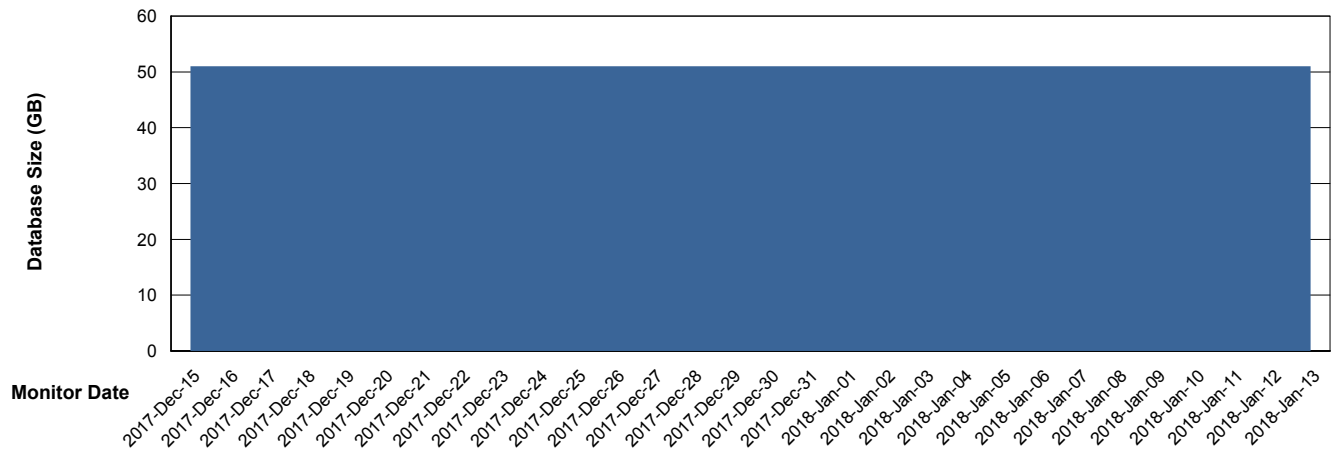

# Weekly SLA Customer Report

Customer DFD Production  
Database ID 39

DATABASE SIZE DFDDDB\_Production

### Database growth over last month

DATABASE SIZE DFDDDBI\_Production

### Database growth over last month