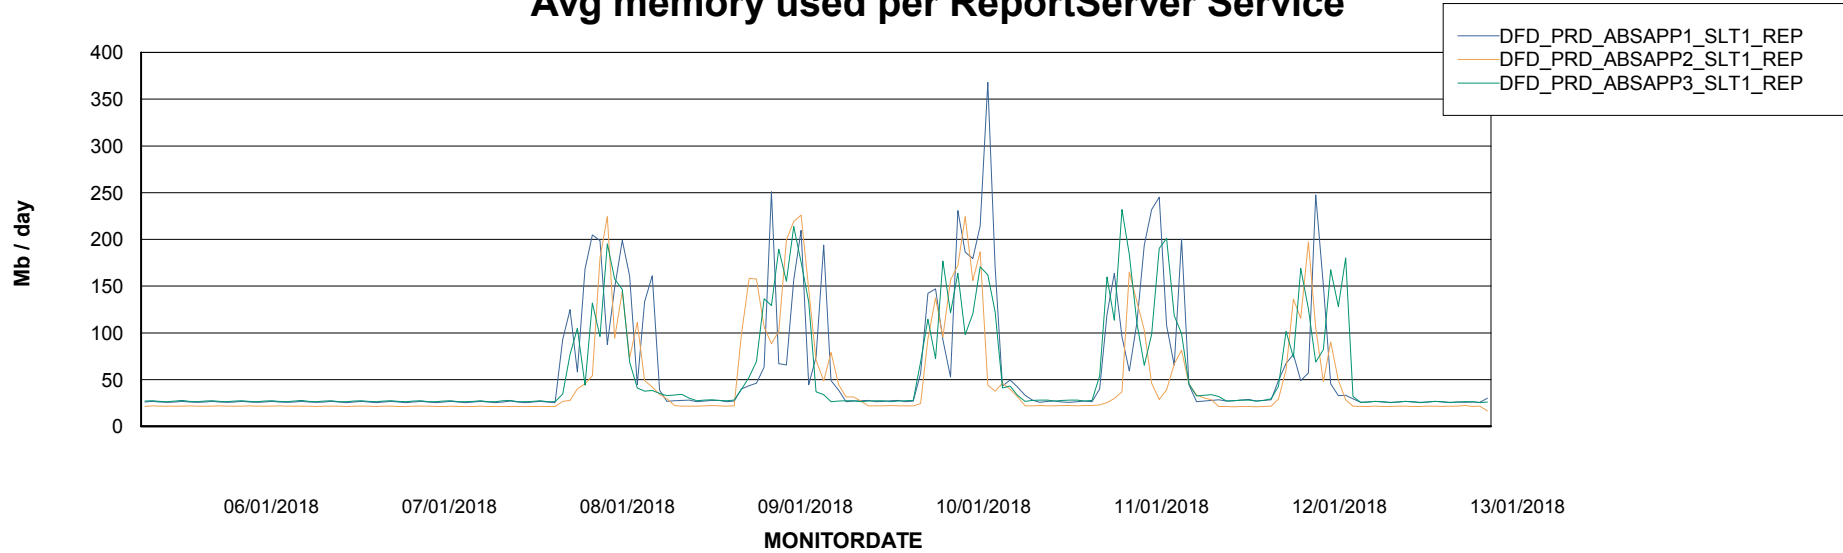

ABSSolute Application ReportServer Services

Avg memory used per ReportServer Service