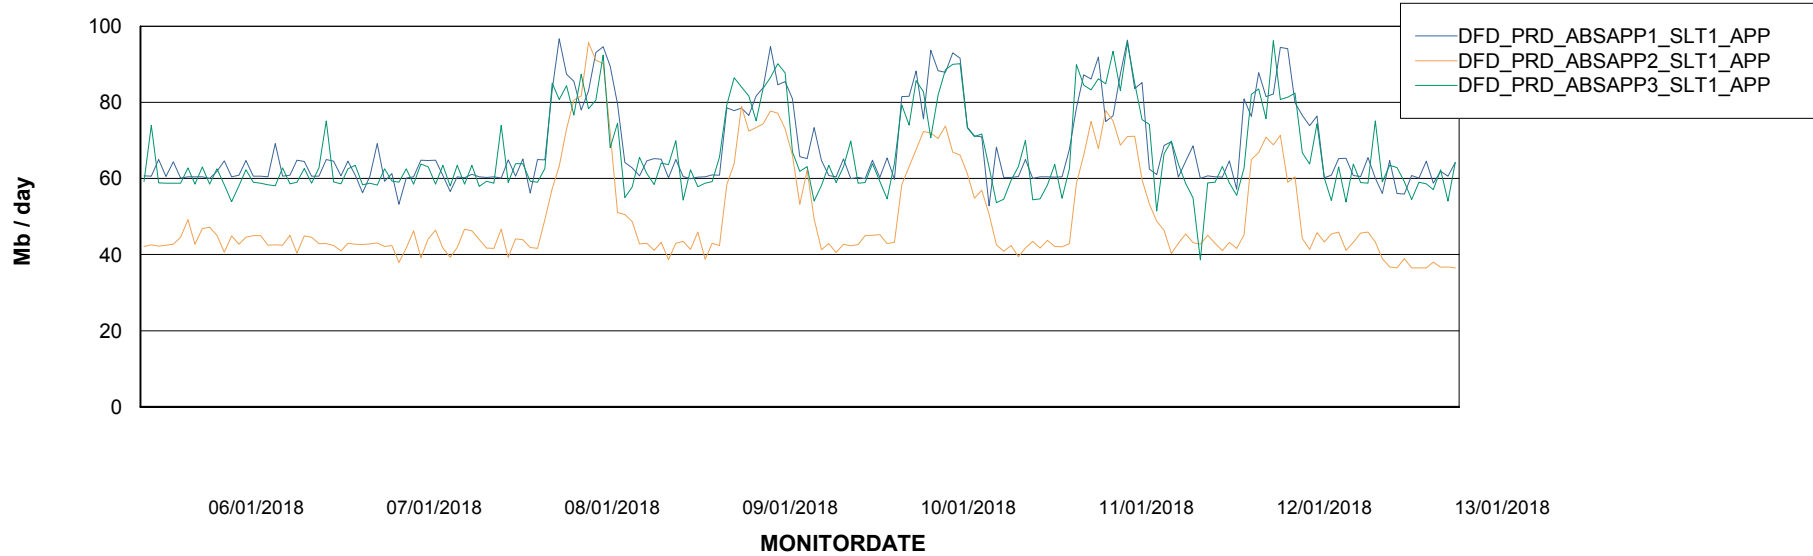

ABSSolute Application Server Services

Avg memory used per ABS Server Service