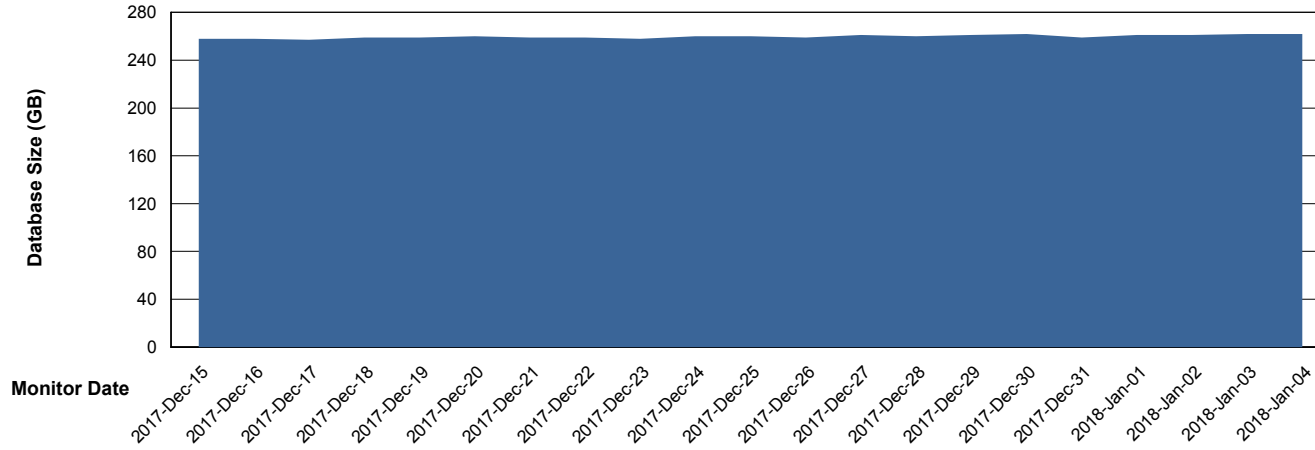

Weekly SLA Customer Report

Customer CSC_Production
Database ID 50

Harddisk Usage CSC_PRD_WEBSRV

| 13/01/2018 | 43 |
|------------|----|
| 12/01/2018 | 43 |
| 11/01/2018 | 43 |
| 10/01/2018 | 43 |
| 09/01/2018 | 43 |
| 08/01/2018 | 43 |
| 07/01/2018 | 43 |

Weekly SLA Customer Report

Customer CSC_Production
Database ID 50

DATABASE SIZE CSCDB_Primary

Database growth over last month

Weekly SLA Customer Report

Customer CSC_Production
Database ID 50

Standby Database Health CSC_Production