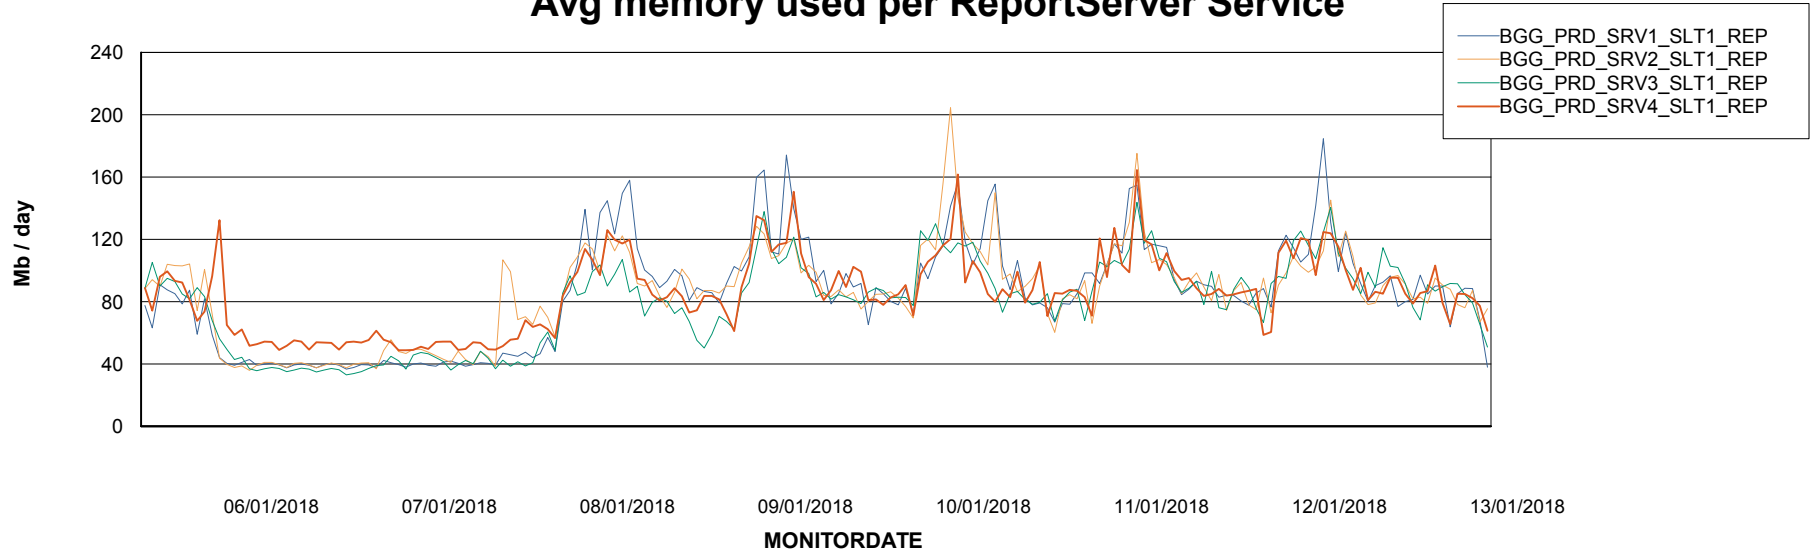

ABSSolute Application ReportServer Services

Avg memory used per ReportServer Service