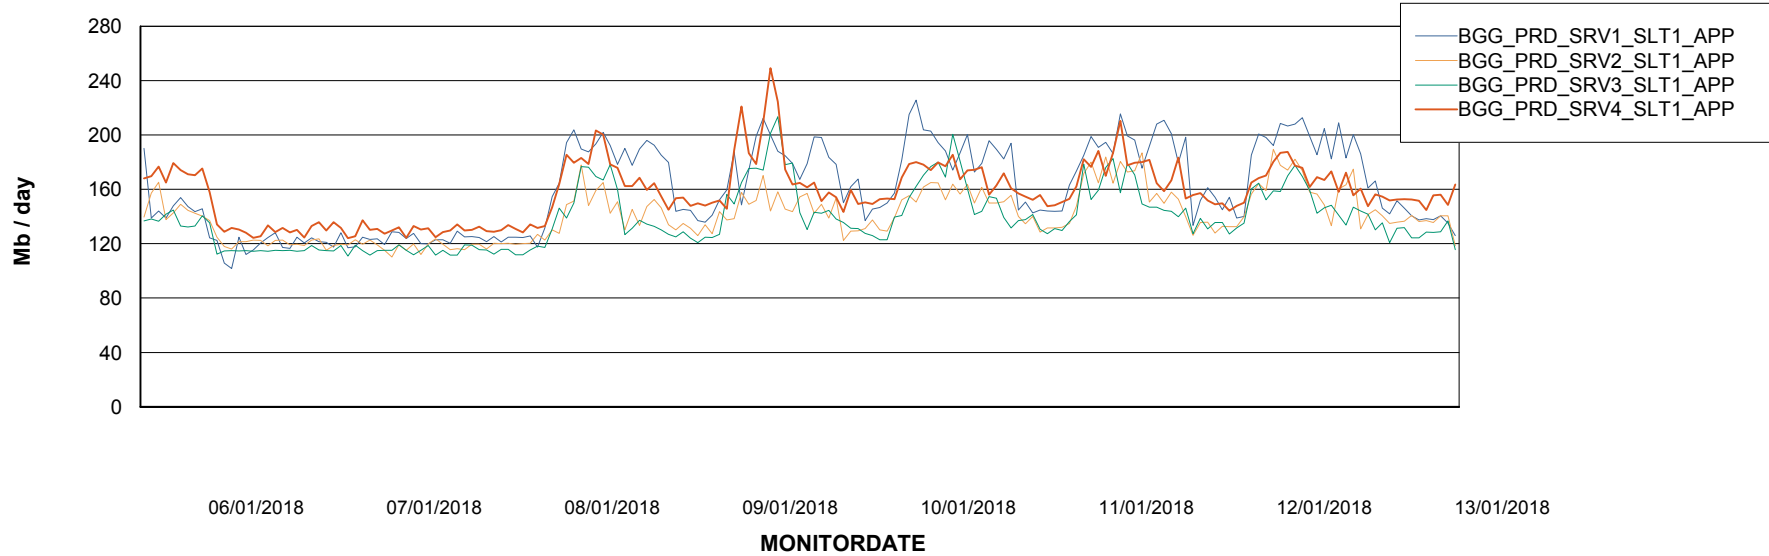

ABSolute Application Server Services

Avg memory used per ABS Server Service