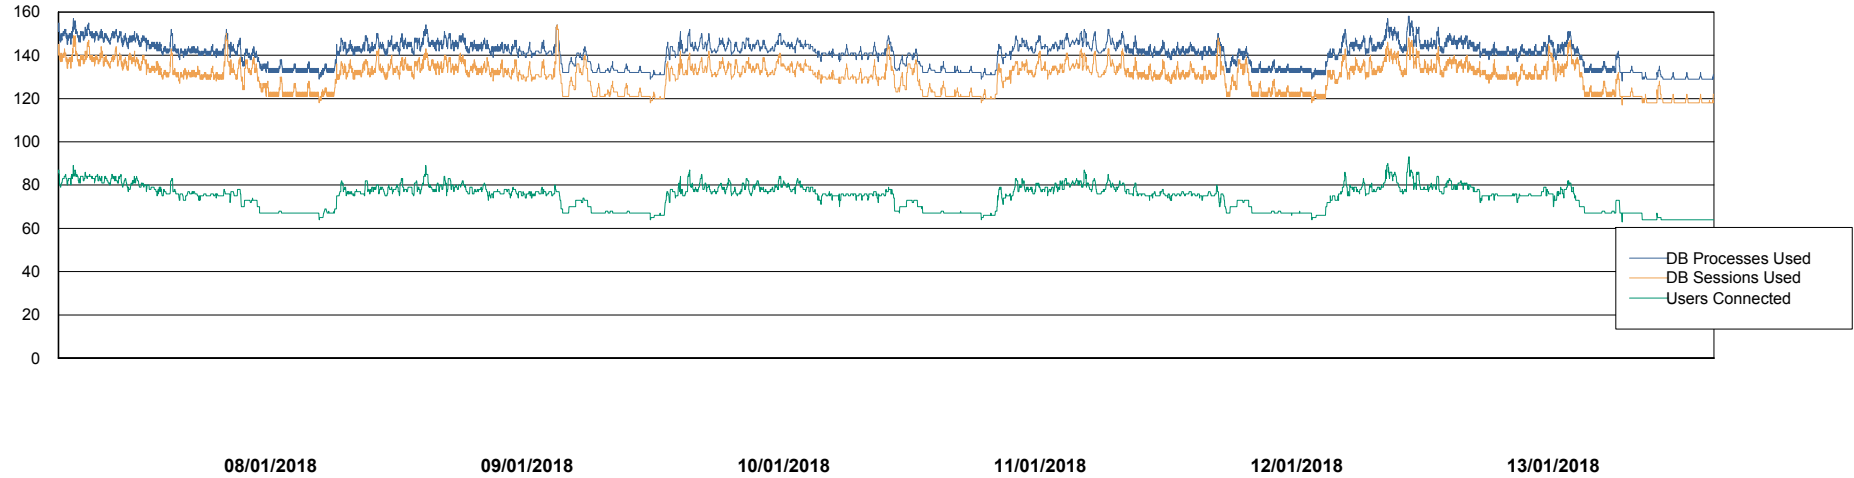

Database Performance BGGDB_Production