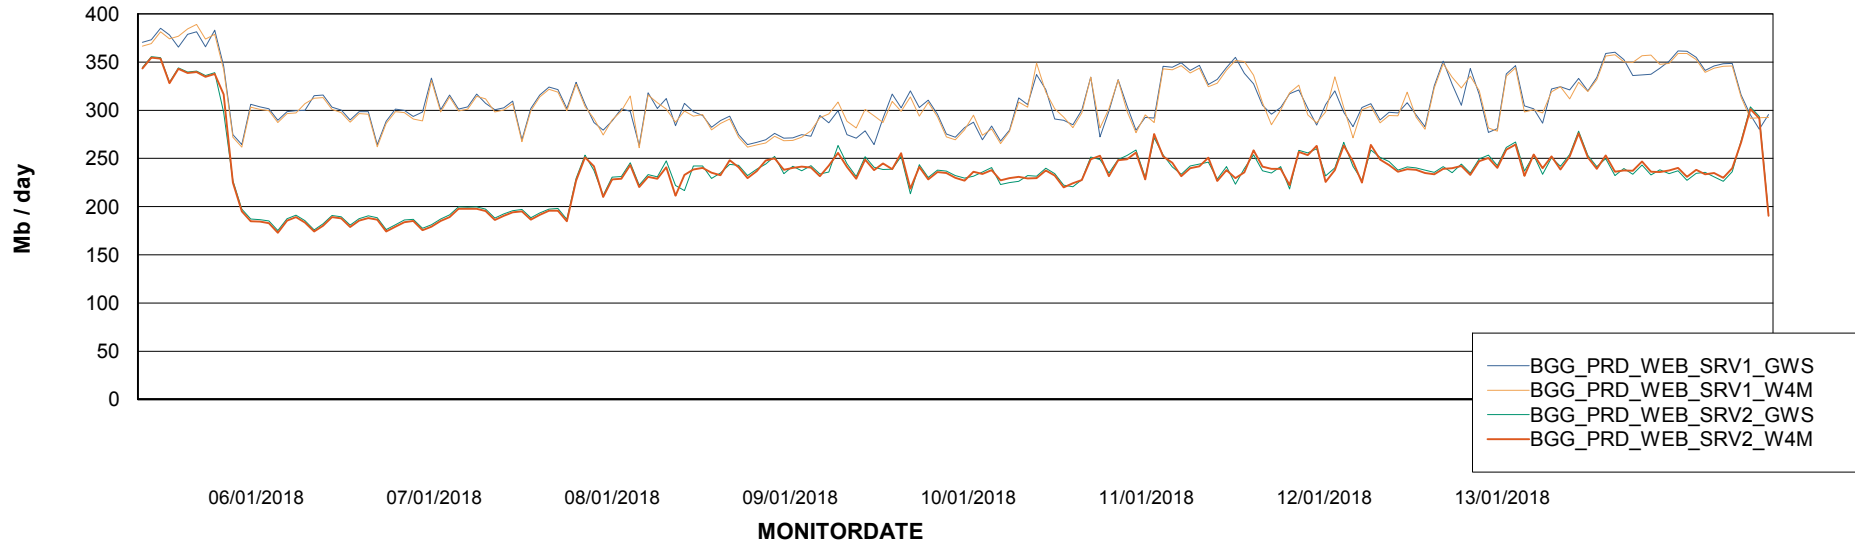

ABSolute Web Component Services

Avg memory used per ABS Web component