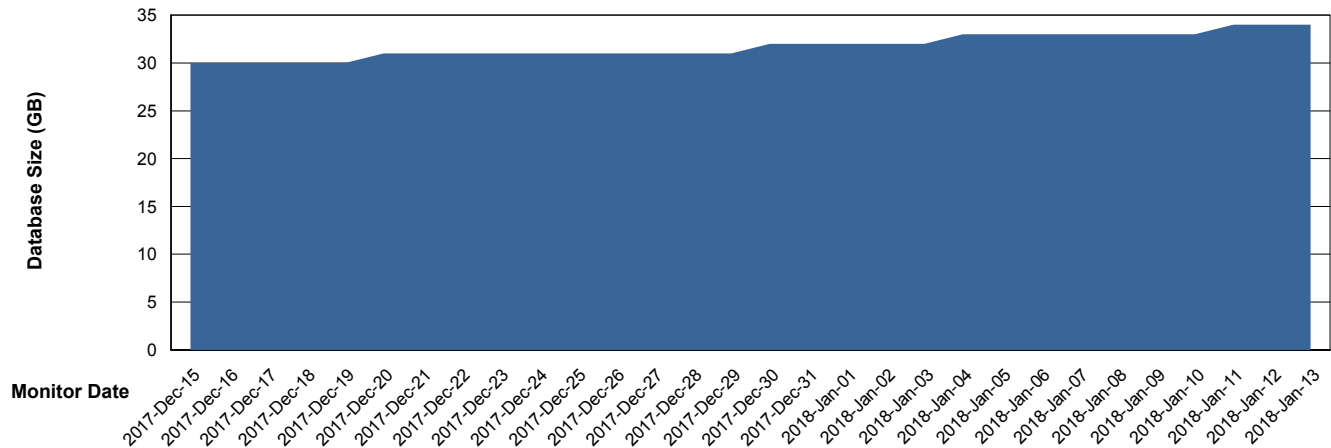

# Weekly SLA Customer Report

Customer BGG\_Production  
 Database ID 58

DATABASE SIZE BGGDB\_BI

Database growth over last month

DATABASE SIZE BGGDB\_Production

Database growth over last month