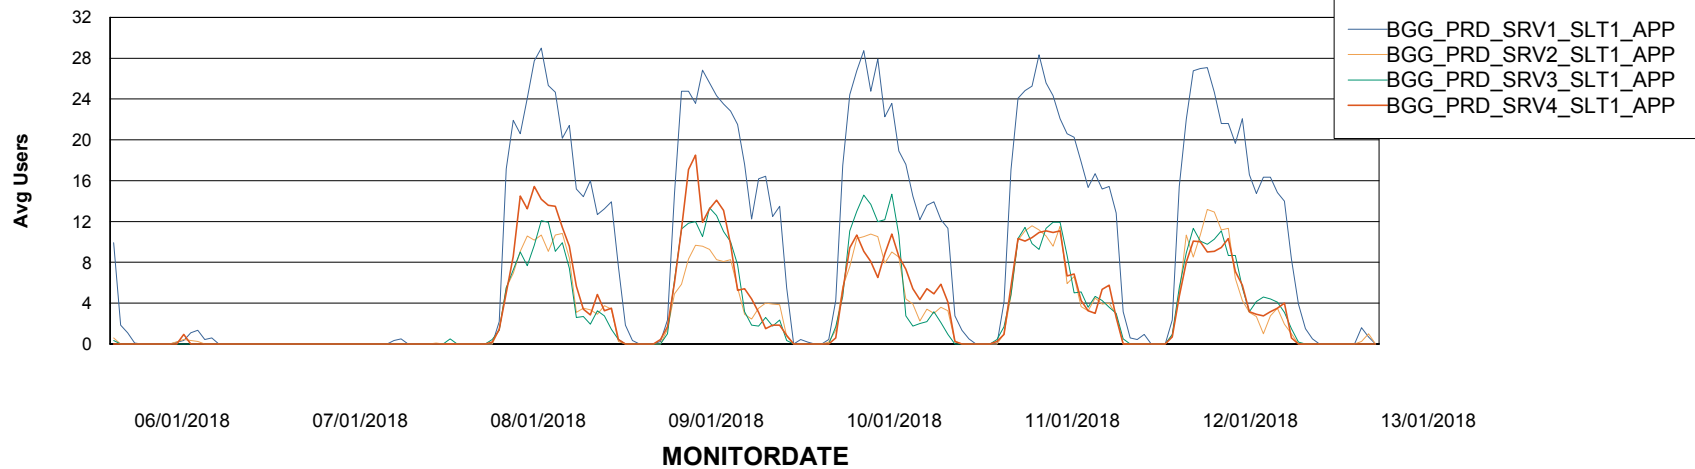

Avg users per day per ABS server