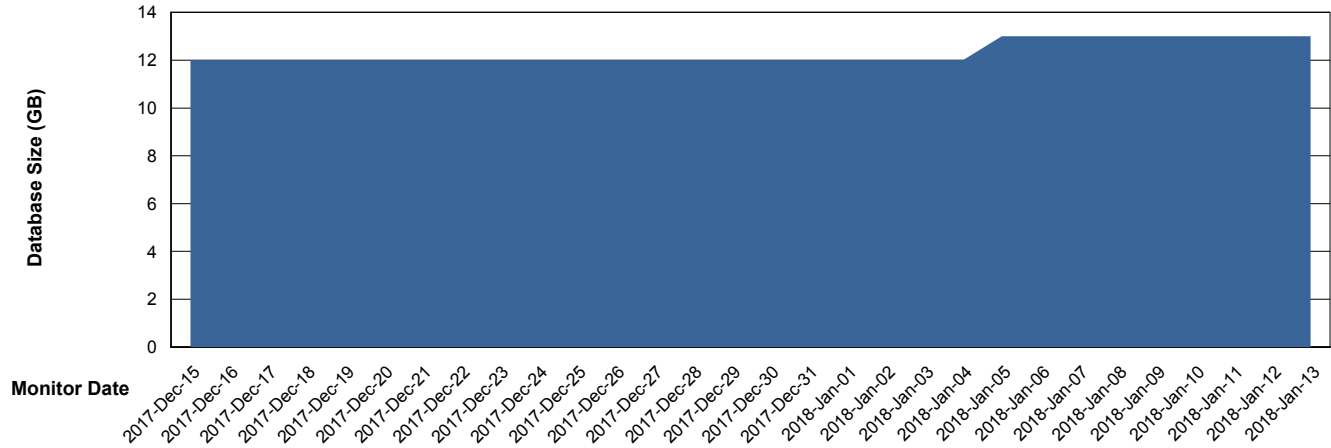

DATABASE SIZE BGGDB_BI

Database growth over last month