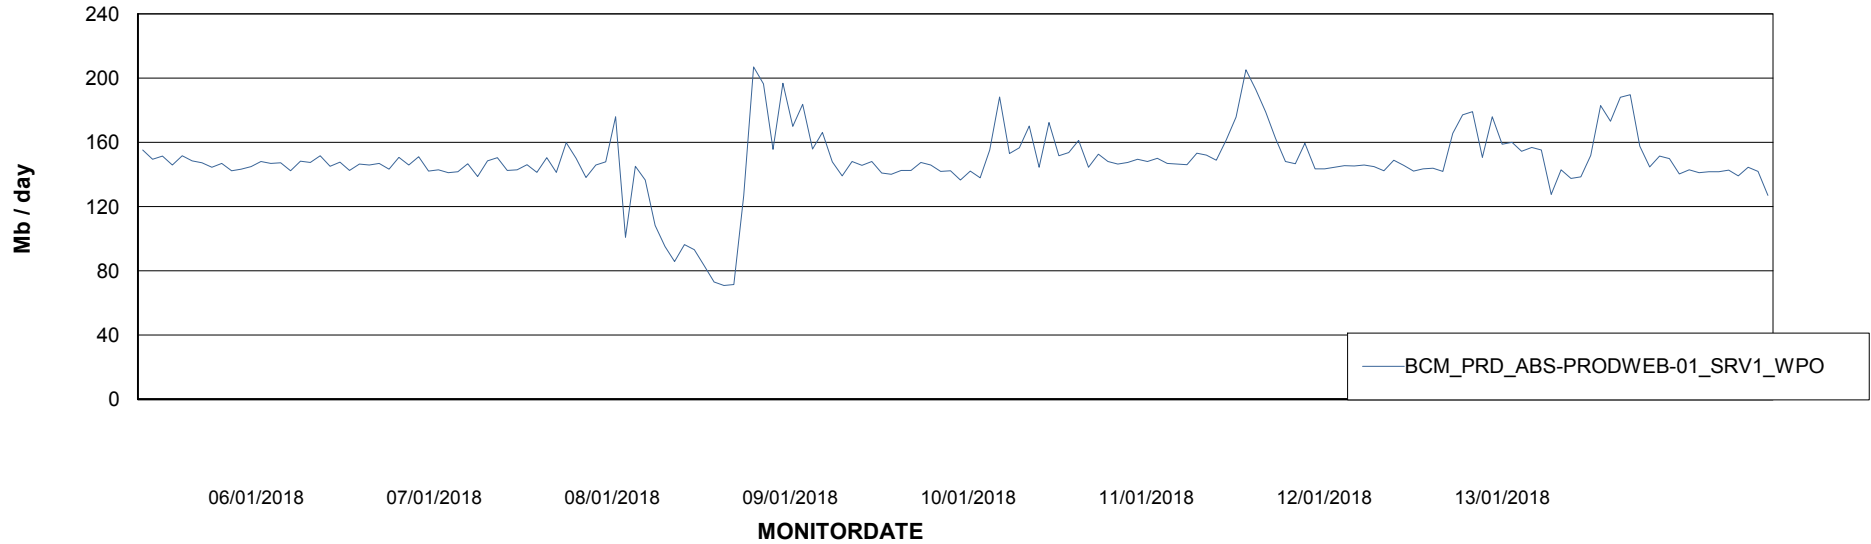

ABSSolute Web Component Services

Avg memory used per ABS Web component