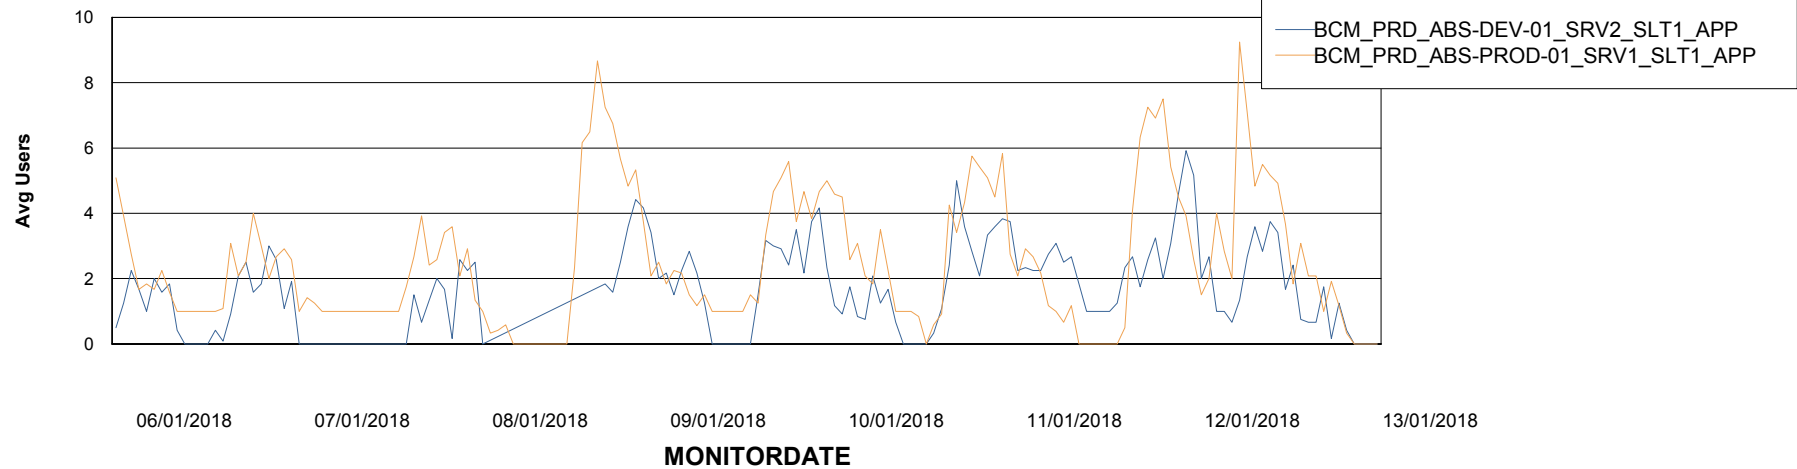

Avg users per day per ABS server