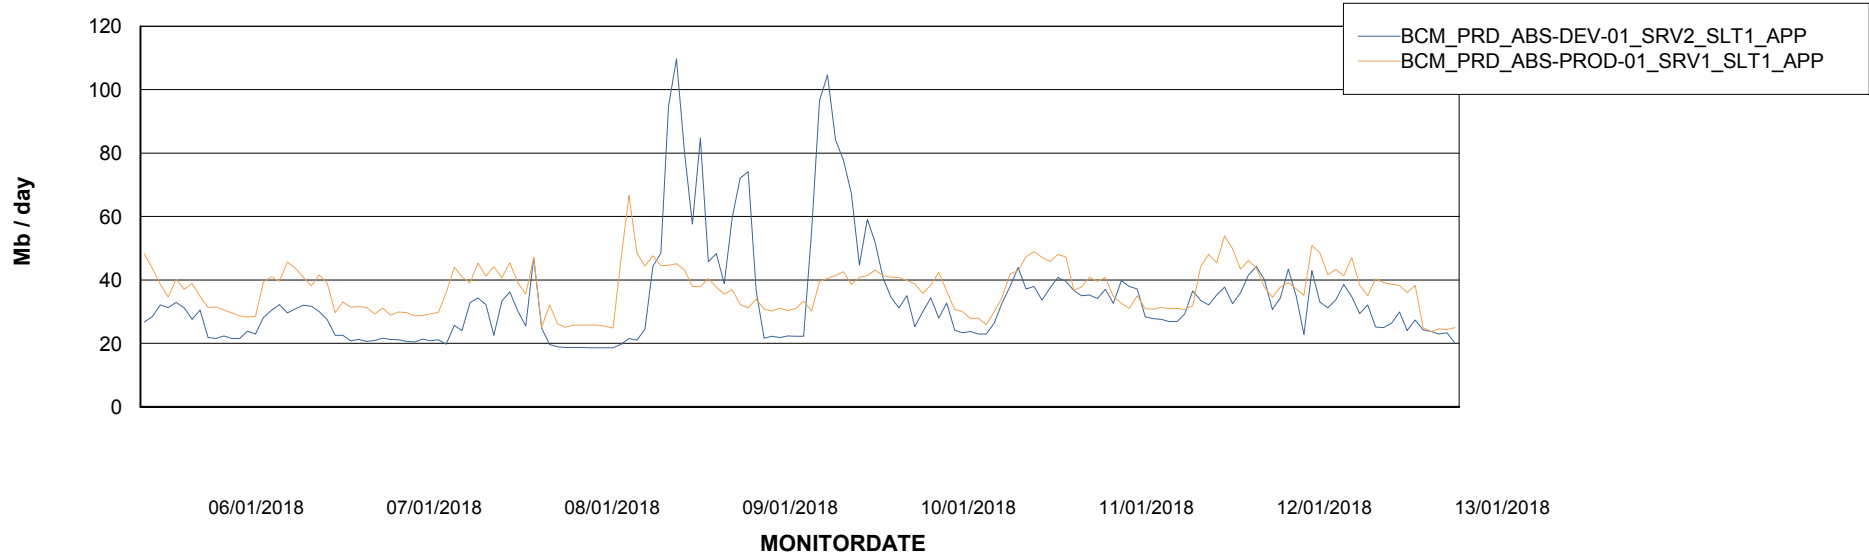

ABSSolute Application Server Services

Avg memory used per ABS Server Service