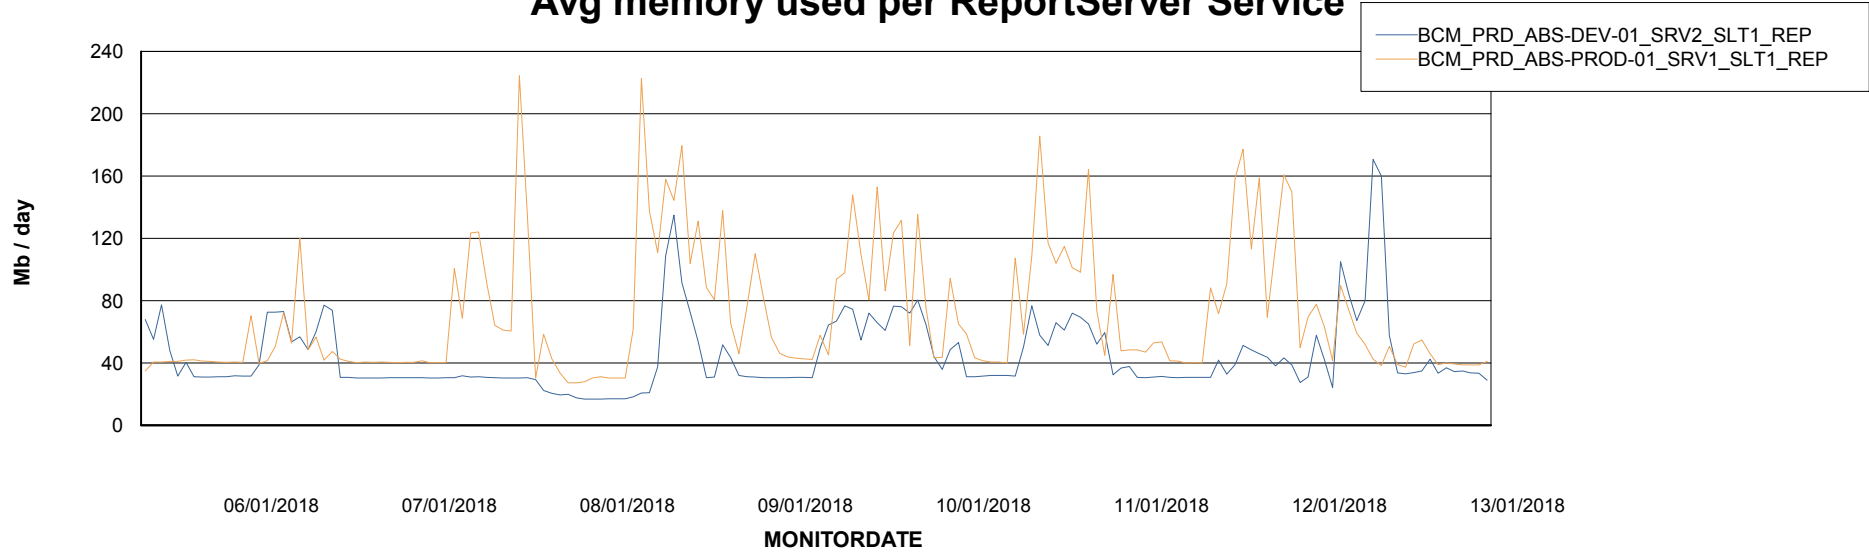

ABSSolute Application ReportServer Services

Avg memory used per ReportServer Service