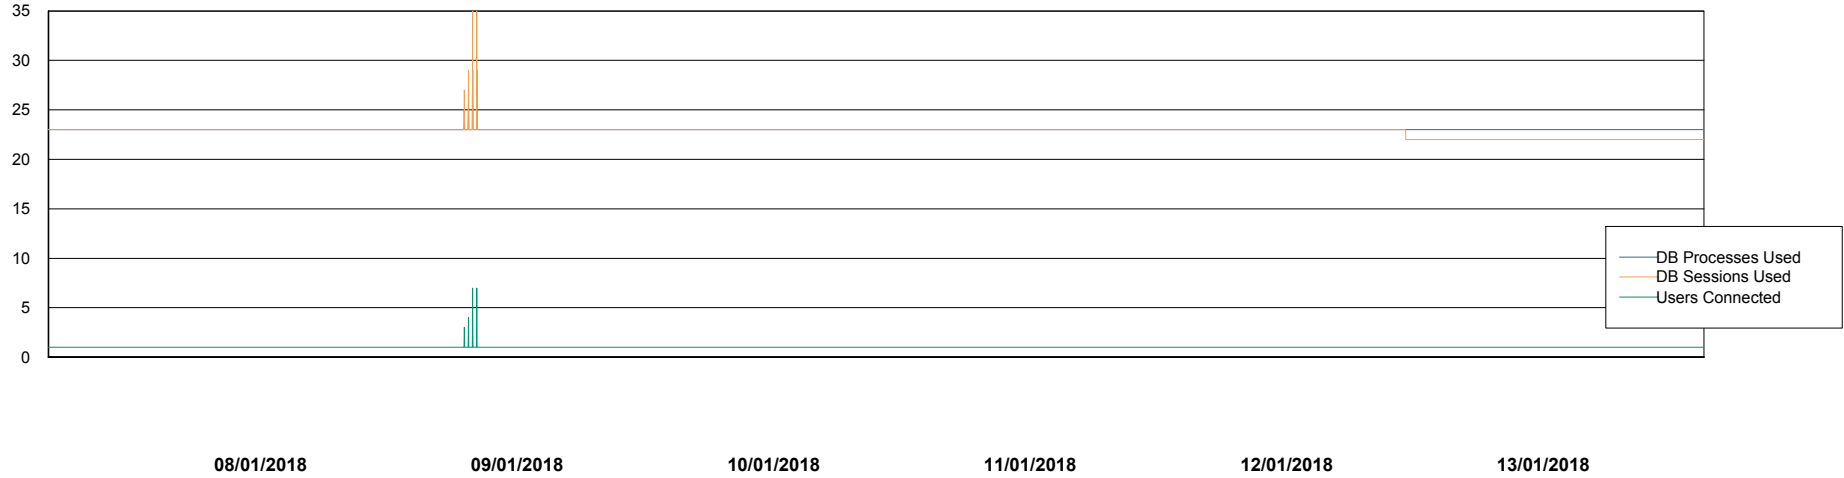

Database Performance BCMDB_ABS1SB Standby Database

DB Processes Max 150
DB Sessions Max 248