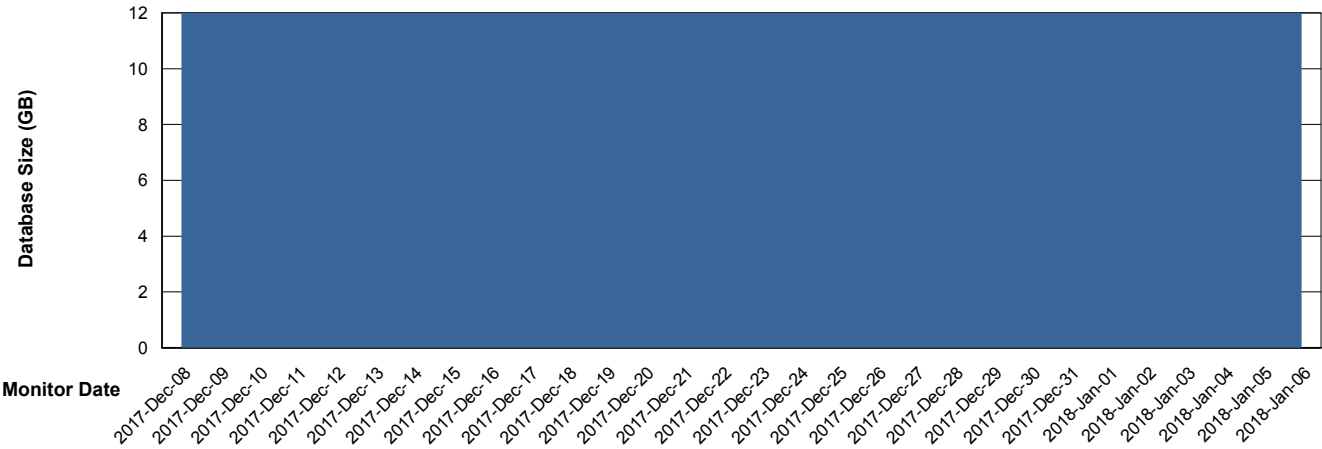

Database Performance WBLDB_Standby

DB Processes Max 500
DB Sessions Max 772

Weekly SLA Customer Report

Customer WBL_Production
 Database ID 40

DATABASE SIZE WBLDB_Production

Database growth over last month

Database Tablespace WBLDB_Production

Date	Tablespace Name	Filesize (Gb)	Usedsize (Gb)	Percentage free
06/01/2018	ABSDATA	2	5	17
	INDX	2	6	25
05/01/2018	ABSDATA	2	5	17
	INDX	2	6	25
04/01/2018	ABSDATA	2	5	17
	INDX	2	6	25
03/01/2018	ABSDATA	2	5	17
	INDX	2	6	25
02/01/2018	ABSDATA	2	5	17
	INDX	2	6	25
01/01/2018	ABSDATA	2	5	17
	INDX	2	6	25
31/12/2017	ABSDATA	2	5	17
	INDX	2	6	25