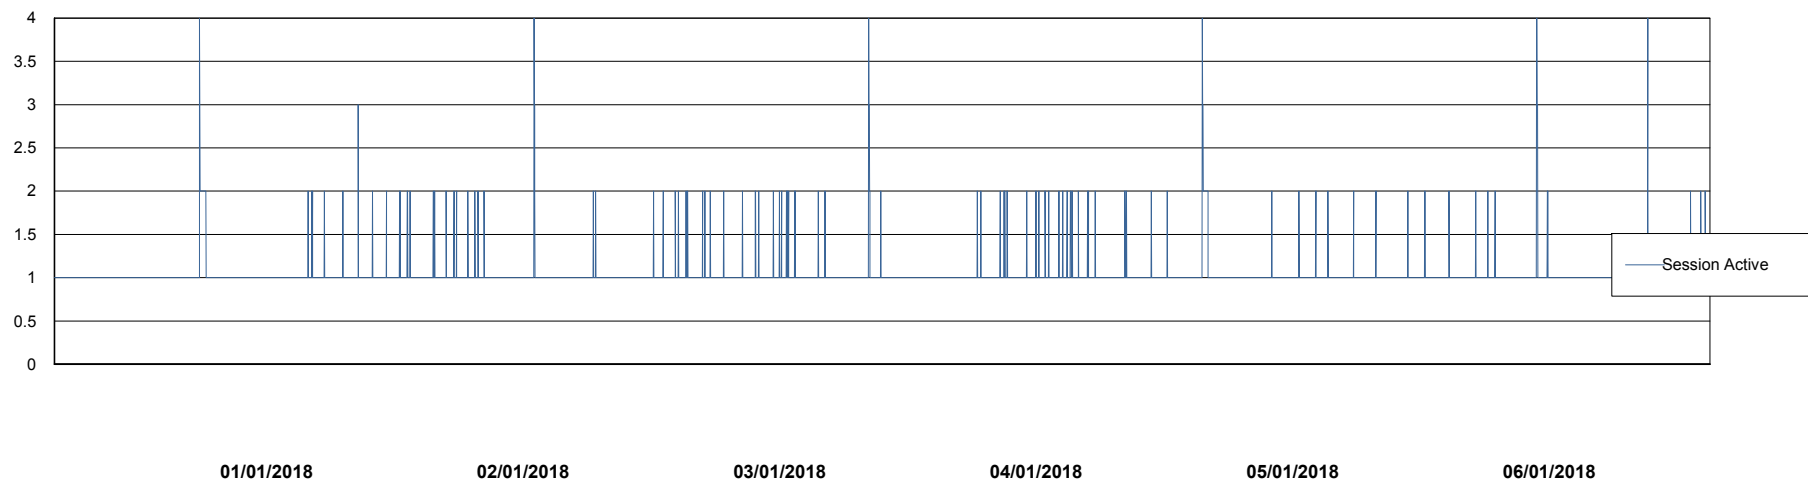

Weekly SLA Customer Report

Customer WBL_Production
Database ID 40

Harddisk Usage WBL_PRD_ORACLE1

	Free disk space on c: (%)	Total disk space on c: (Gb)	Free disk space on d: (%)	Total disk space on d: (Gb)	Free disk space on e: (%)	Total disk space on e: (Gb)	Free disk space on f: (%)	Total disk space on f: (Gb)
06/01/2018	72	120	79	200	93	200	92	100
05/01/2018	73	120	79	200	93	200	92	100
04/01/2018	73	120	79	200	93	200	93	100
03/01/2018	73	120	79	200	93	200	93	100
02/01/2018	73	120	79	200	93	200	93	100
01/01/2018	73	120	79	200	93	200	94	100
31/12/2017	73	120	79	200	93	200	94	100

Harddisk Usage WBL_PRD_ORACLE2

	Free disk space on c: (%)	Total disk space on c: (Gb)	Free disk space on d: (%)	Total disk space on d: (Gb)	Free disk space on e: (%)	Total disk space on e: (Gb)	Free disk space on f: (%)	Total disk space on f: (Gb)
06/01/2018	74	120	90	200	89	200	96	200
05/01/2018	74	120	90	200	89	200	96	200
04/01/2018	74	120	90	200	89	200	96	200
03/01/2018	74	120	90	200	89	200	96	200
02/01/2018	74	120	90	200	89	200	96	200
01/01/2018	74	120	90	200	89	200	96	200
31/12/2017	74	120	90	200	89	200	96	200

Weekly SLA Customer Report

Customer WBL_Production
Database ID 40

Database Performance WBLDB_Production

DB Processes Max 500
DB Sessions Max 772

Weekly SLA Customer Report

Customer WBL_Production
Database ID 40