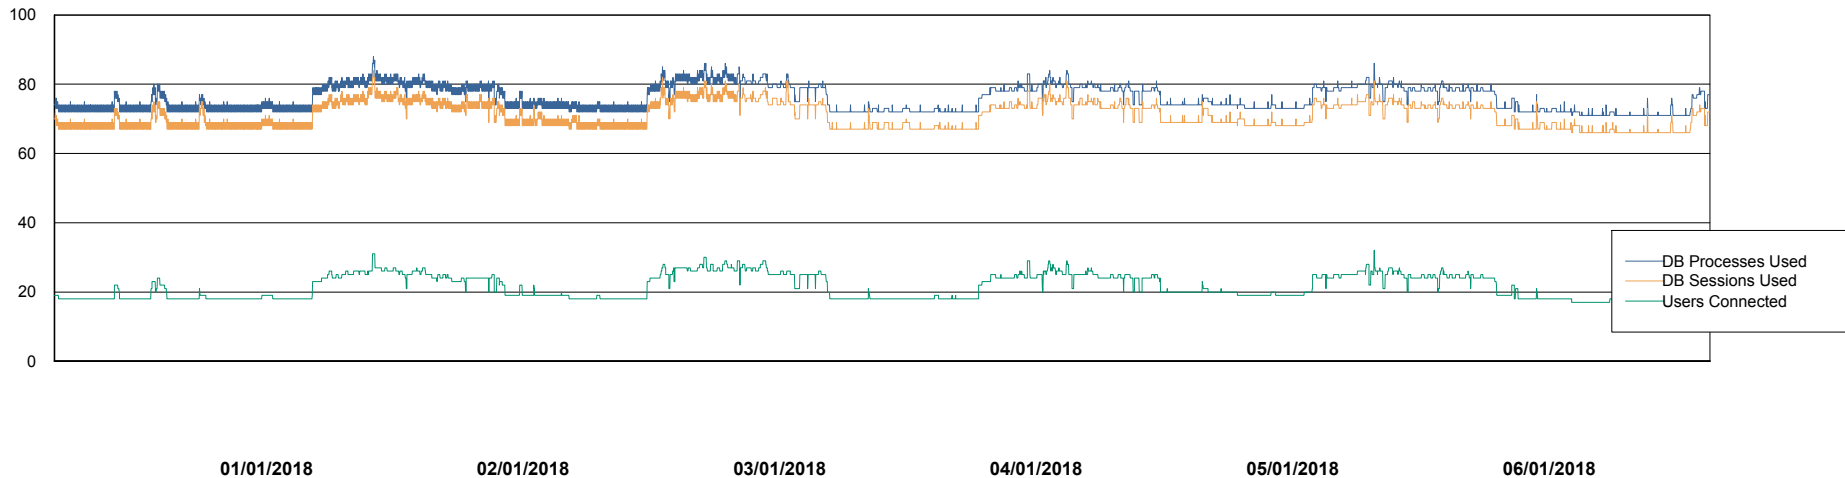

Weekly SLA Customer Report

Customer WBL_Production
Database ID 40

Harddisk Usage WBL_PRD_ORACLE1

	Free disk space on c: (%)	Total disk space on c: (Gb)	Free disk space on d: (%)	Total disk space on d: (Gb)	Free disk space on e: (%)	Total disk space on e: (Gb)	Free disk space on f: (%)	Total disk space on f: (Gb)
06/01/2018	72	120	79	200	93	200	92	100
05/01/2018	73	120	79	200	93	200	92	100
04/01/2018	73	120	79	200	93	200	93	100
03/01/2018	73	120	79	200	93	200	93	100
02/01/2018	73	120	79	200	93	200	93	100
01/01/2018	73	120	79	200	93	200	94	100
31/12/2017	73	120	79	200	93	200	94	100

Harddisk Usage WBL_PRD_ORACLE2

	Free disk space on c: (%)	Total disk space on c: (Gb)	Free disk space on d: (%)	Total disk space on d: (Gb)	Free disk space on e: (%)	Total disk space on e: (Gb)	Free disk space on f: (%)	Total disk space on f: (Gb)
06/01/2018	74	120	90	200	89	200	96	200
05/01/2018	74	120	90	200	89	200	96	200
04/01/2018	74	120	90	200	89	200	96	200
03/01/2018	74	120	90	200	89	200	96	200
02/01/2018	74	120	90	200	89	200	96	200
01/01/2018	74	120	90	200	89	200	96	200
31/12/2017	74	120	90	200	89	200	96	200

Weekly SLA Customer Report

Customer WBL_Production
Database ID 40

Database Performance WBLDB_Production

DB Processes Max 500
DB Sessions Max 772

Weekly SLA Customer Report

Customer WBL_Production
Database ID 40

Database Performance WBLDB_Standby

DB Processes Max 500
DB Sessions Max 772

Weekly SLA Customer Report

Customer WBL_Production
 Database ID 40

DATABASE SIZE WBLDB_Production

Database growth over last month