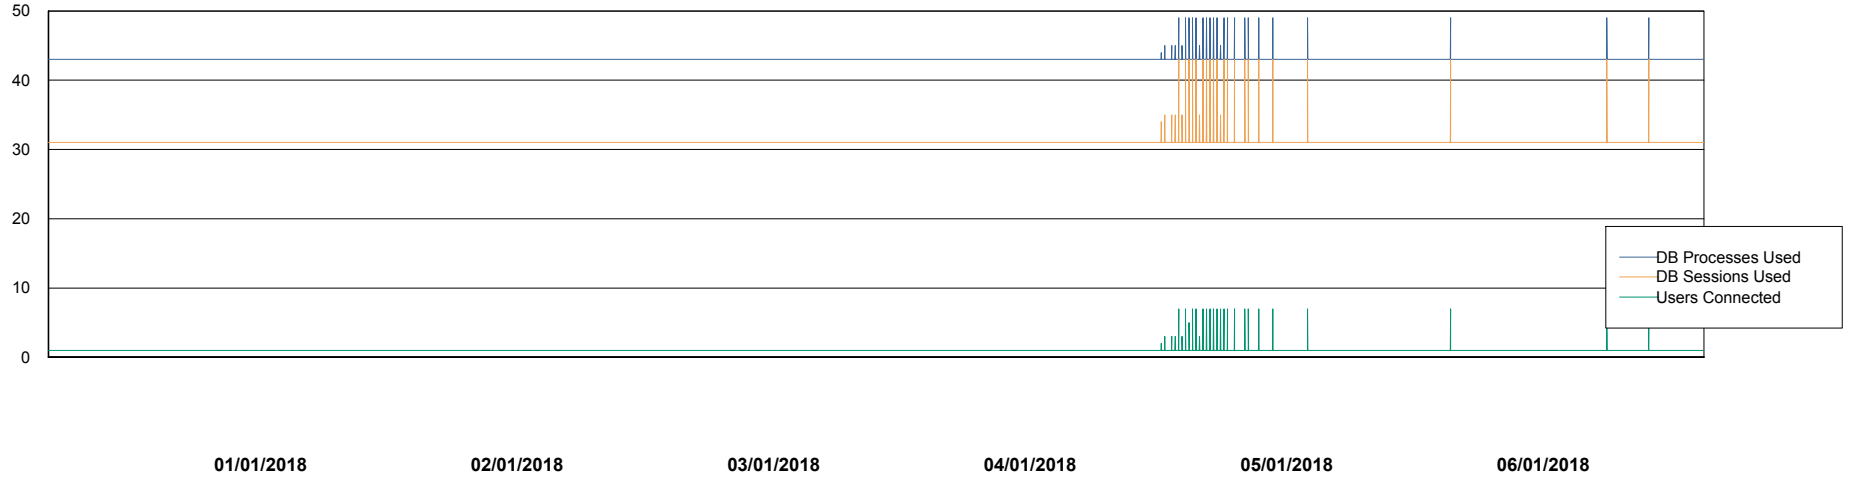

Weekly SLA Customer Report

Customer WBL_Production
Database ID 40

Database Performance WBLDB_Production

DB Processes Max 500
DB Sessions Max 772

Weekly SLA Customer Report

Customer WBL_Production
Database ID 40

Database Performance WBLDB_Standby

DB Processes Max 500
DB Sessions Max 772

Weekly SLA Customer Report

Customer WBL_Production
 Database ID 40

DATABASE SIZE WBLDB_Production

Database growth over last month