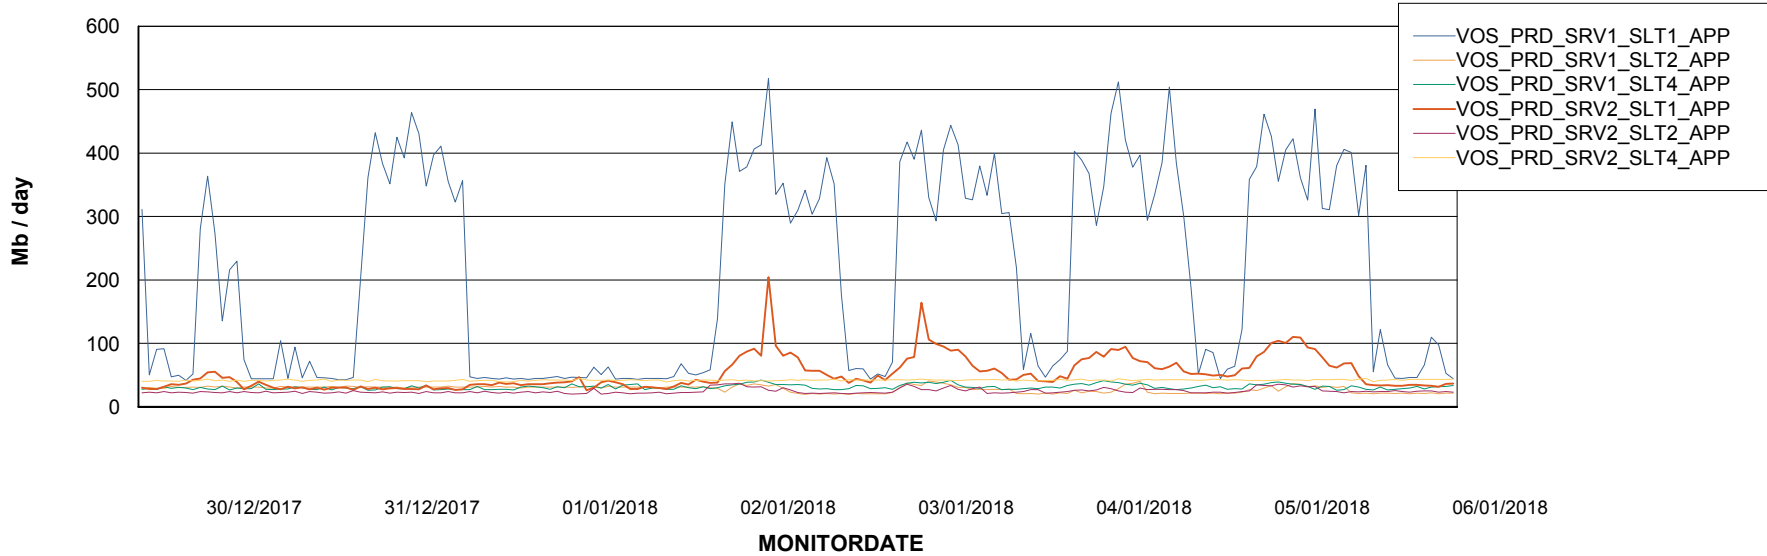

ABSSolute Application Server Services

Avg memory used per ABS Server Service