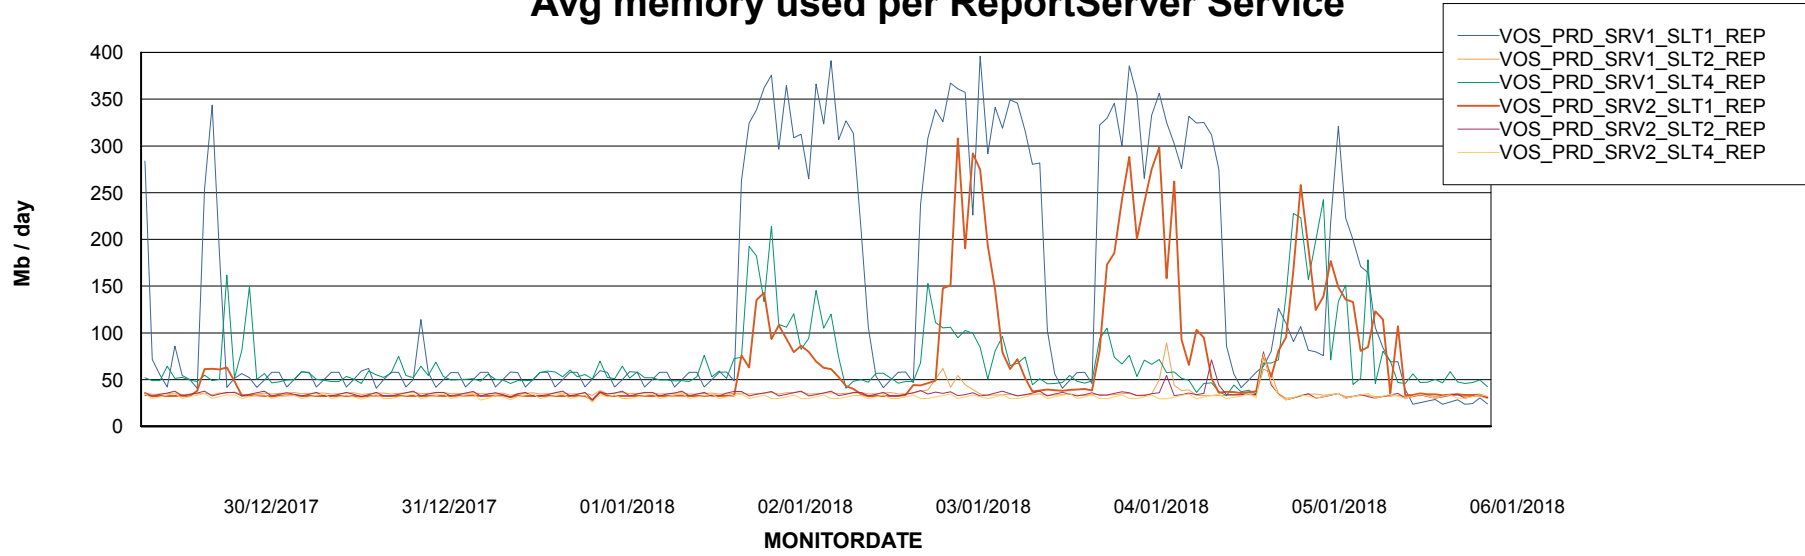

ABSSolute Application ReportServer Services

Avg memory used per ReportServer Service