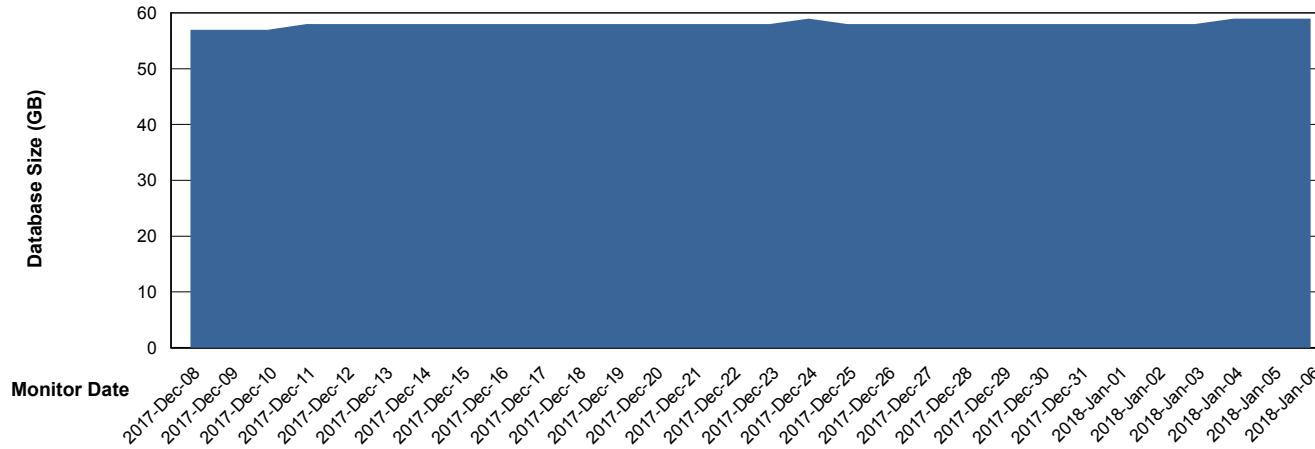

Database Performance VOSDB_Production

DB Processes Max 200
DB Sessions Max 322

Weekly SLA Customer Report

Customer VOS_Production
Database ID 68

DATABASE SIZE VOSBIDB_Production

Database growth over last month