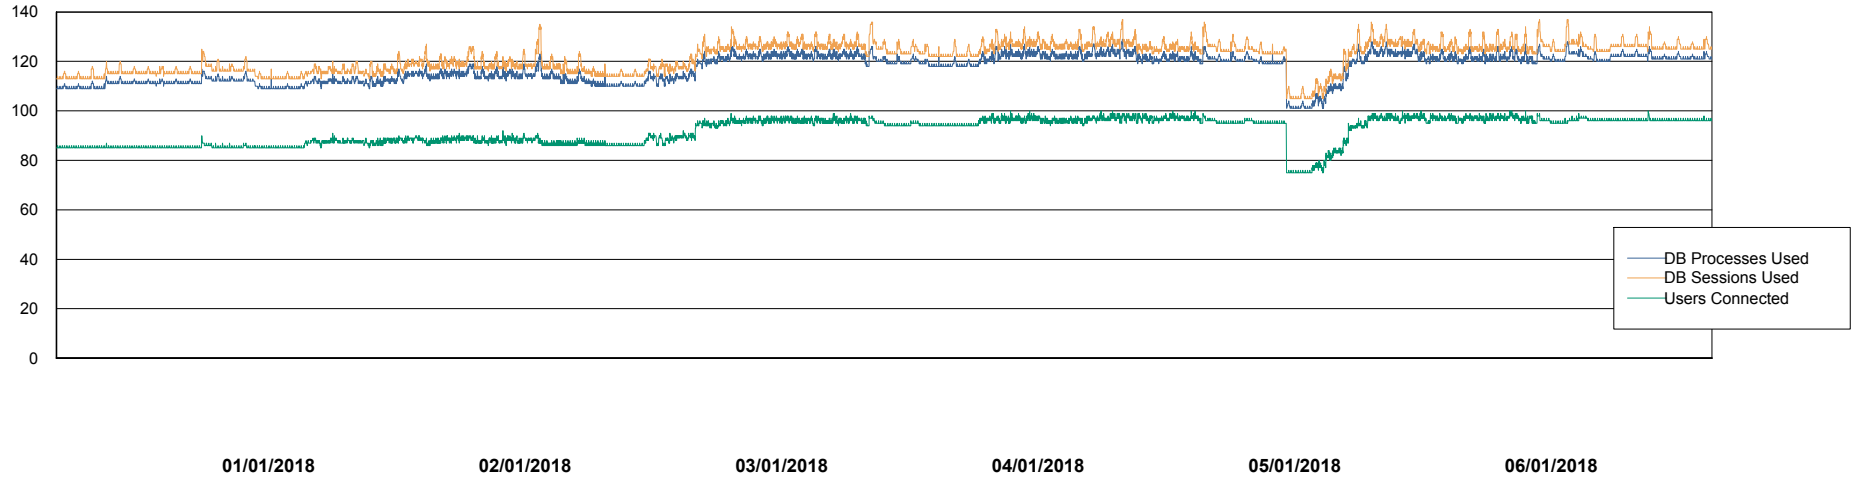

Database Performance VOSDB_Production

DB Processes Max 200
DB Sessions Max 322