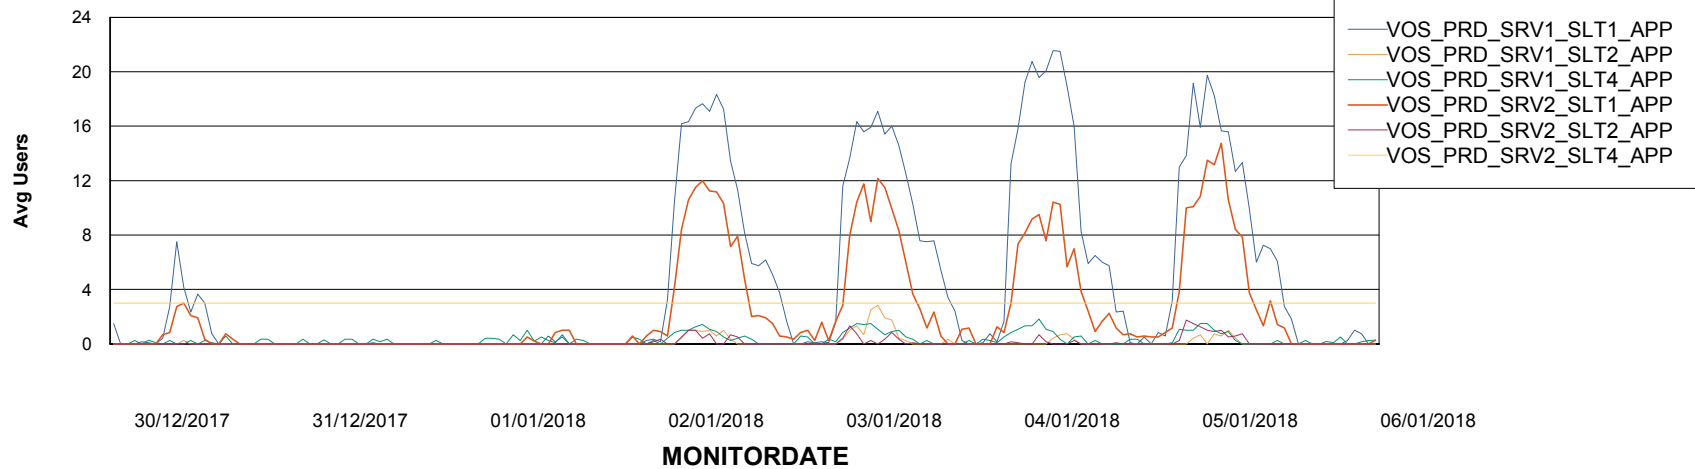

Weekly SLA Customer Report

Customer VOS_Production
Database ID 68

ABSSolute Application Server Services

Avg memory used per ABS Server Service

Avg users per day per ABS server

Weekly SLA Customer Report

Customer VOS_Production
Database ID 68