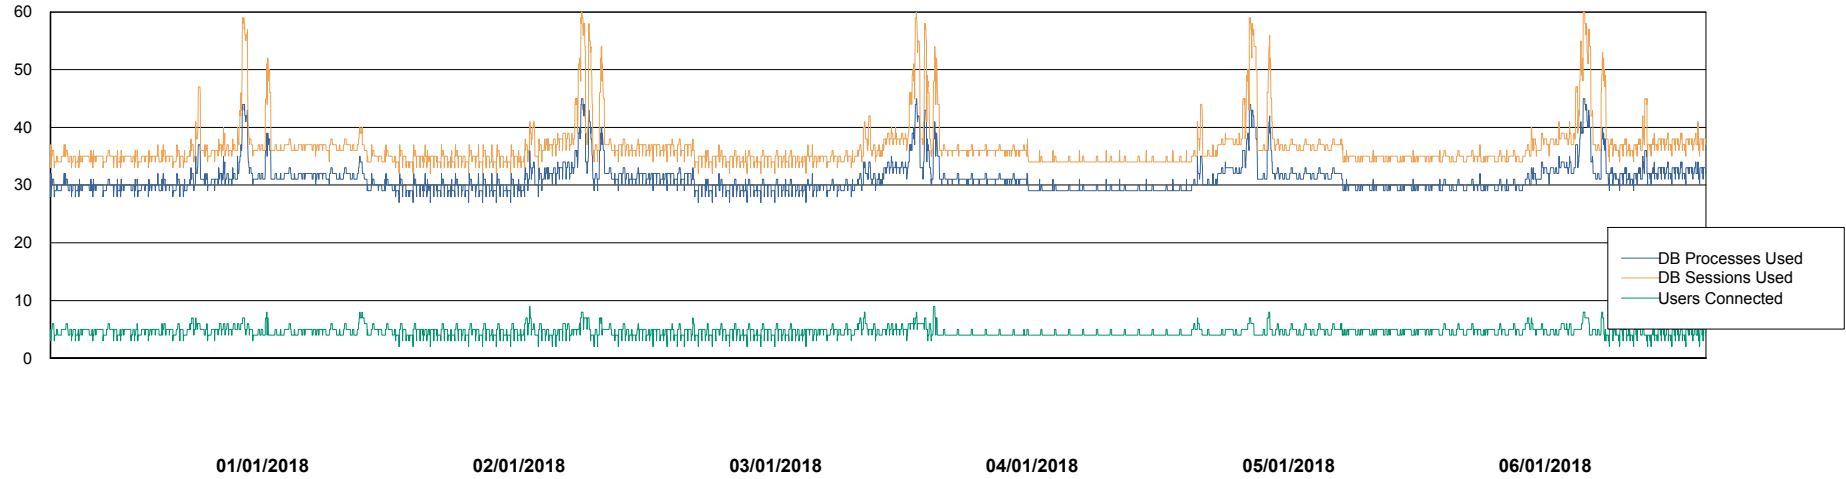

Database Performance VOSBIDB_Production

DB Processes Max 500
DB Sessions Max 772