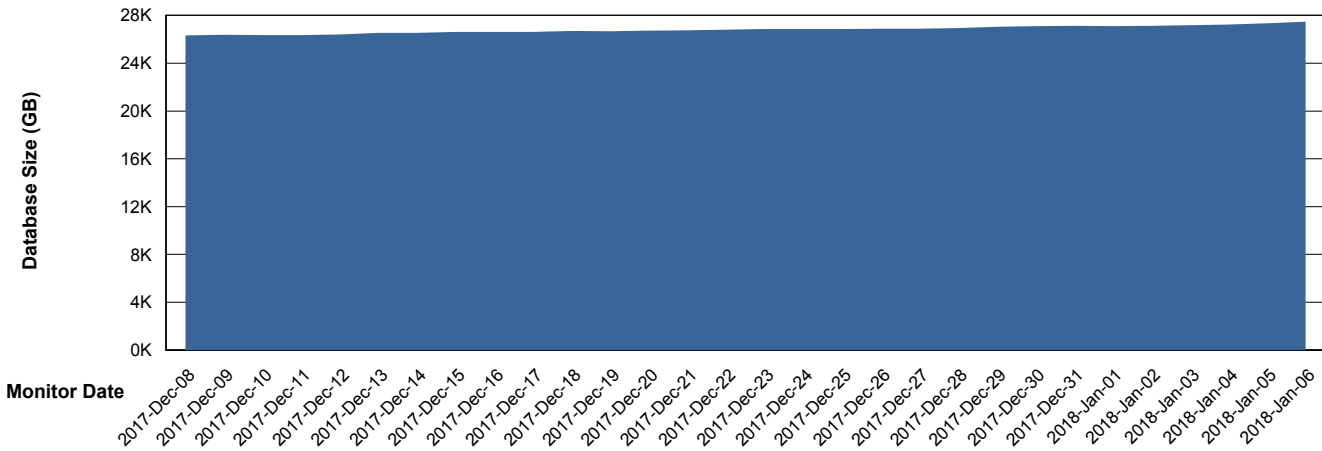

DATABASE SIZE RSSDB_Production

Database growth over last month

Database Tablespace RSSDB_Production

Date	Tablespace Name	Filesize (Gb)	Usedsize (Gb)	Percentage free
06/01/2018	ABSDATA	2	11,853	21
	INDX	2	14,314	23
05/01/2018	ABSDATA	2	11,845	21
	INDX	2	14,313	23
04/01/2018	ABSDATA	2	11,795	21
	INDX	2	14,228	23
03/01/2018	ABSDATA	2	11,697	13
	INDX	2	14,198	14
02/01/2018	ABSDATA	2	11,696	13
	INDX	2	14,172	14
01/01/2018	ABSDATA	2	11,677	14
	INDX	2	14,137	14
31/12/2017	ABSDATA	2	11,677	14
	INDX	2	14,137	14