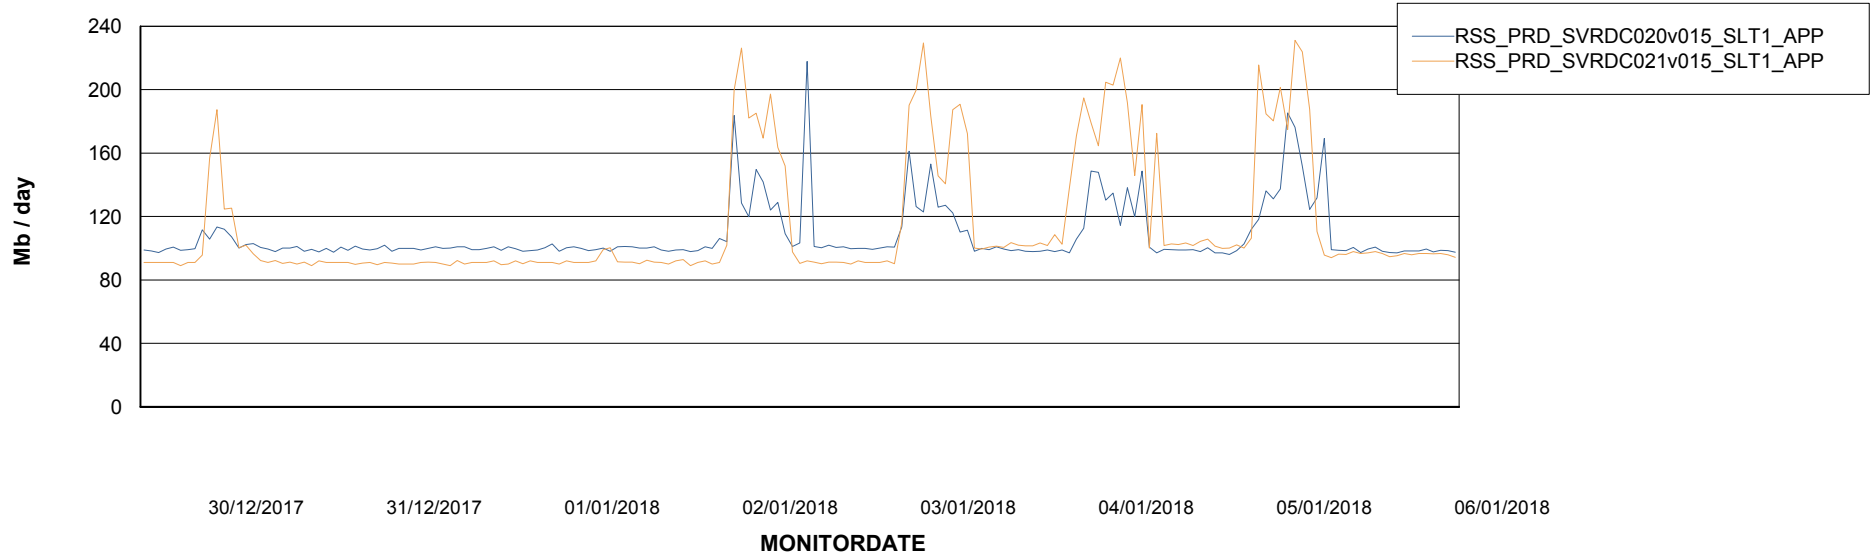

ABSSolute Application Server Services

Avg memory used per ABS Server Service