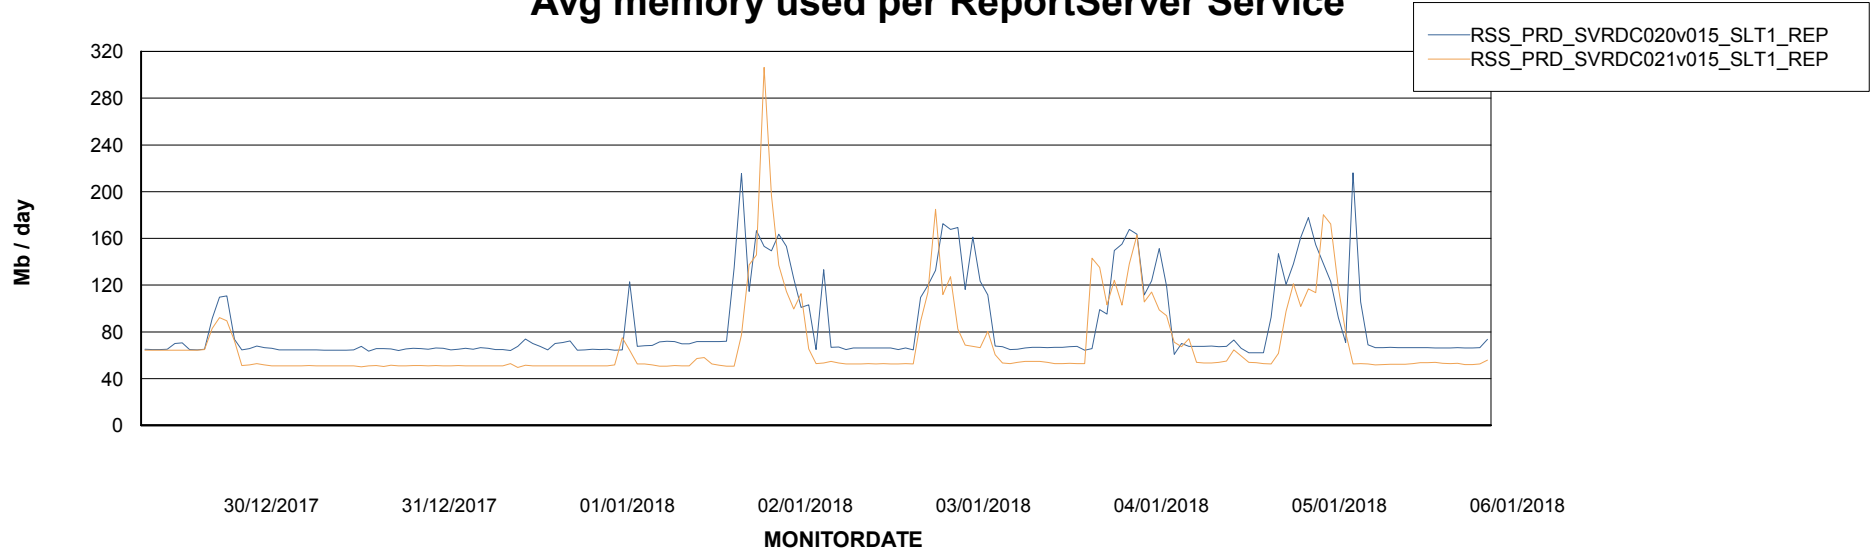

Avg memory used per ABS Server Service

Avg users per day per ABS server

Weekly SLA Customer Report

Customer RSS Production
Database ID 52

ABSSolute Application ReportServer Services

Avg memory used per ReportServer Service