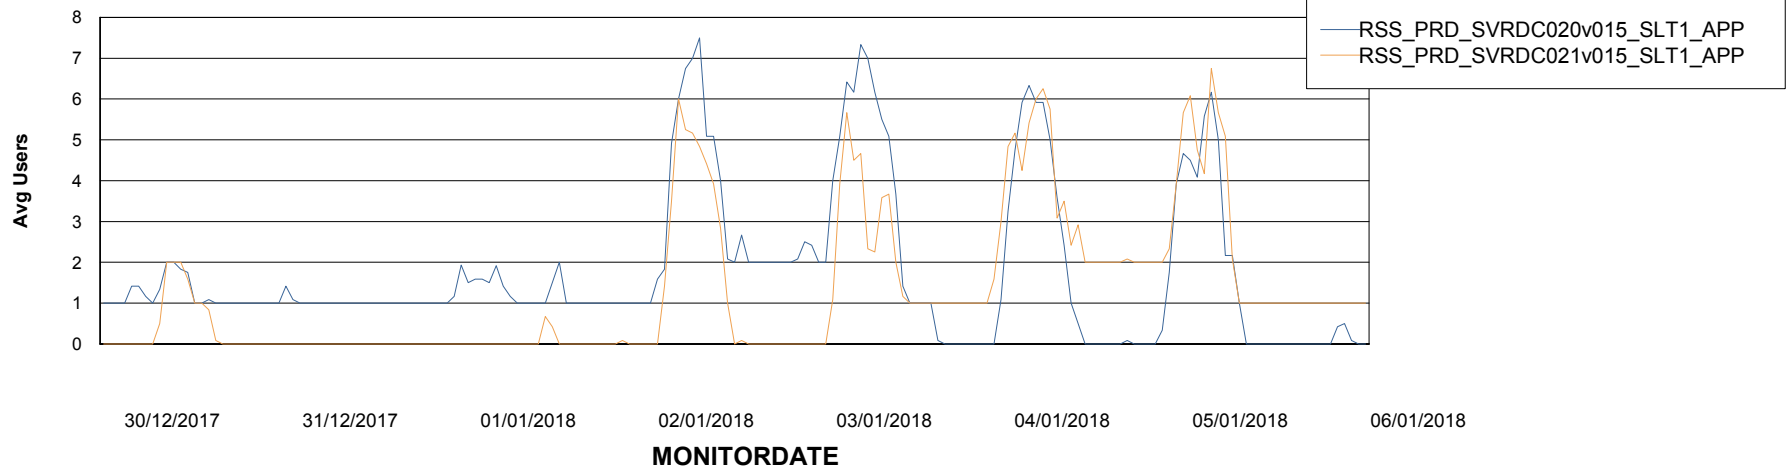

Avg users per day per ABS server