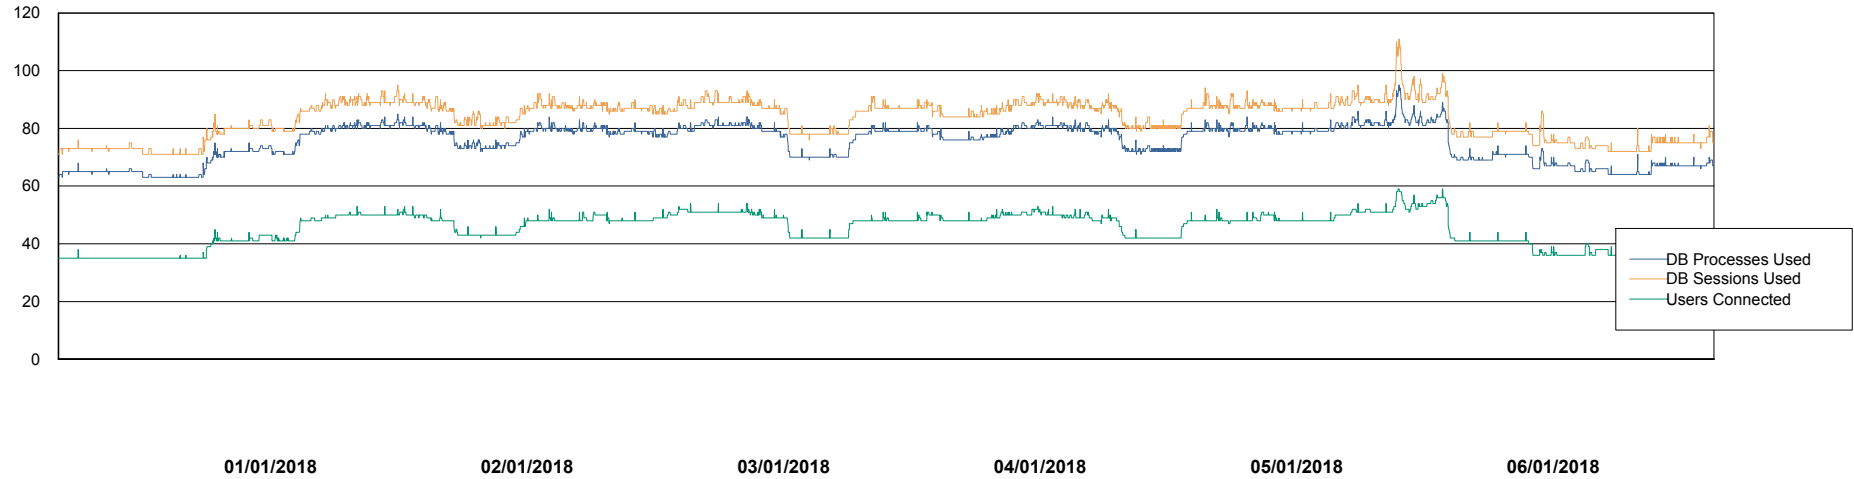

Database Performance RSSDB_Production