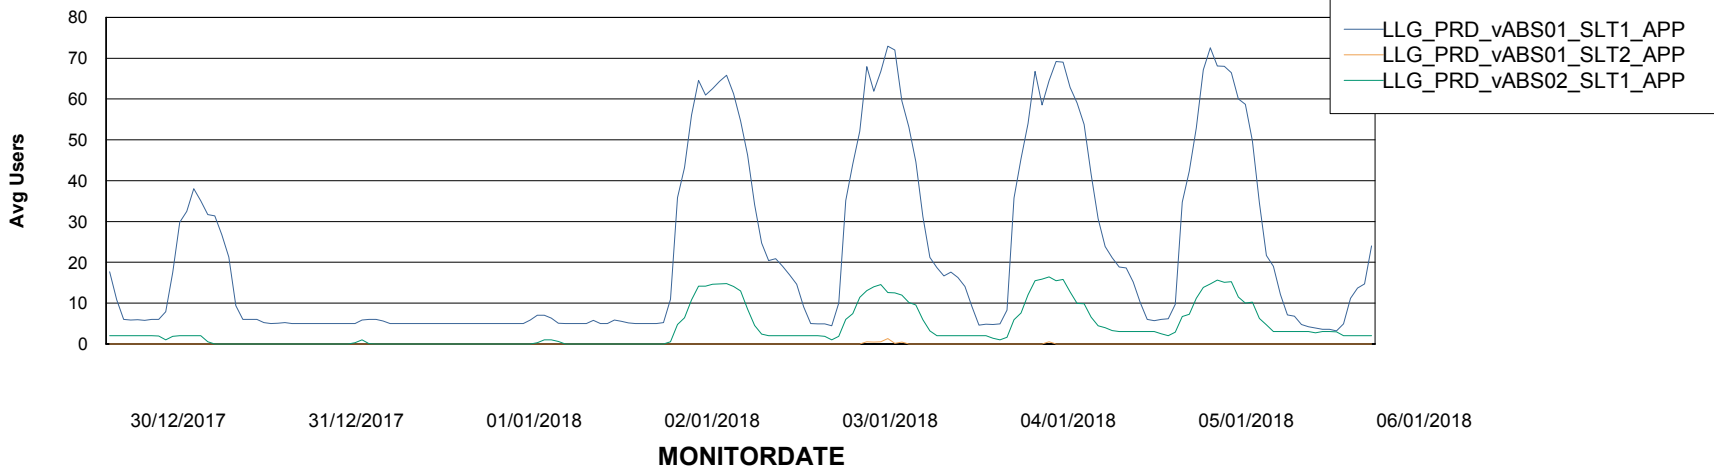

Weekly SLA Customer Report

Customer LLG_Production
Database ID 53

ABSSolute Application Server Services

Avg memory used per ABS Server Service

Avg users per day per ABS server

Weekly SLA Customer Report

Customer LLG_Production
Database ID 53