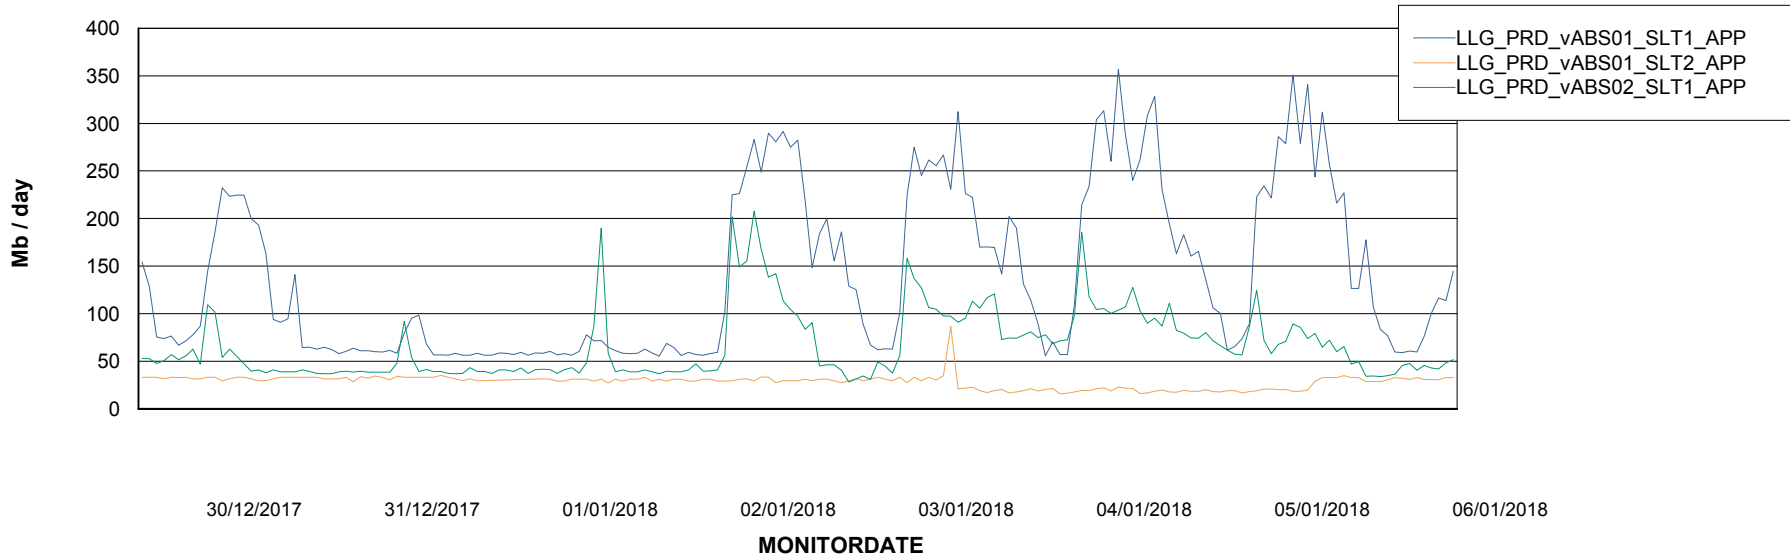

ABSSolute Application Server Services

Avg memory used per ABS Server Service