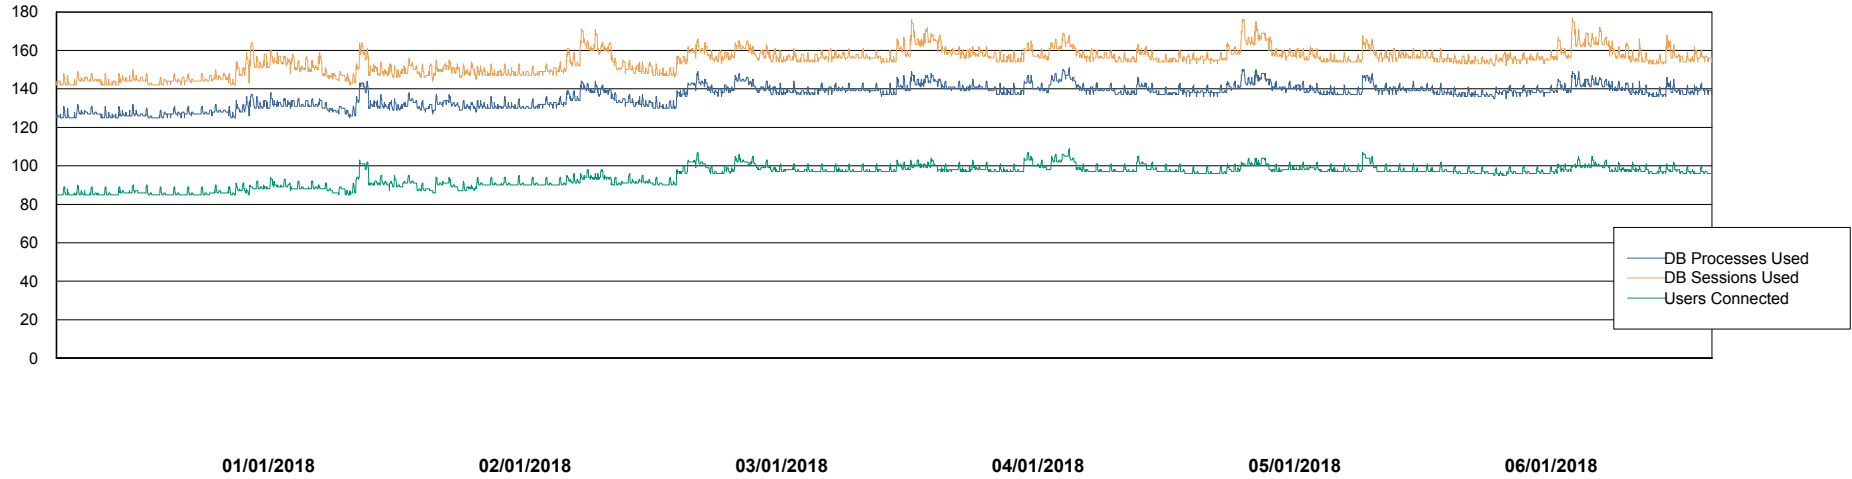

Database Performance LLGDB_Production

DB Processes Max 520
DB Sessions Max 804