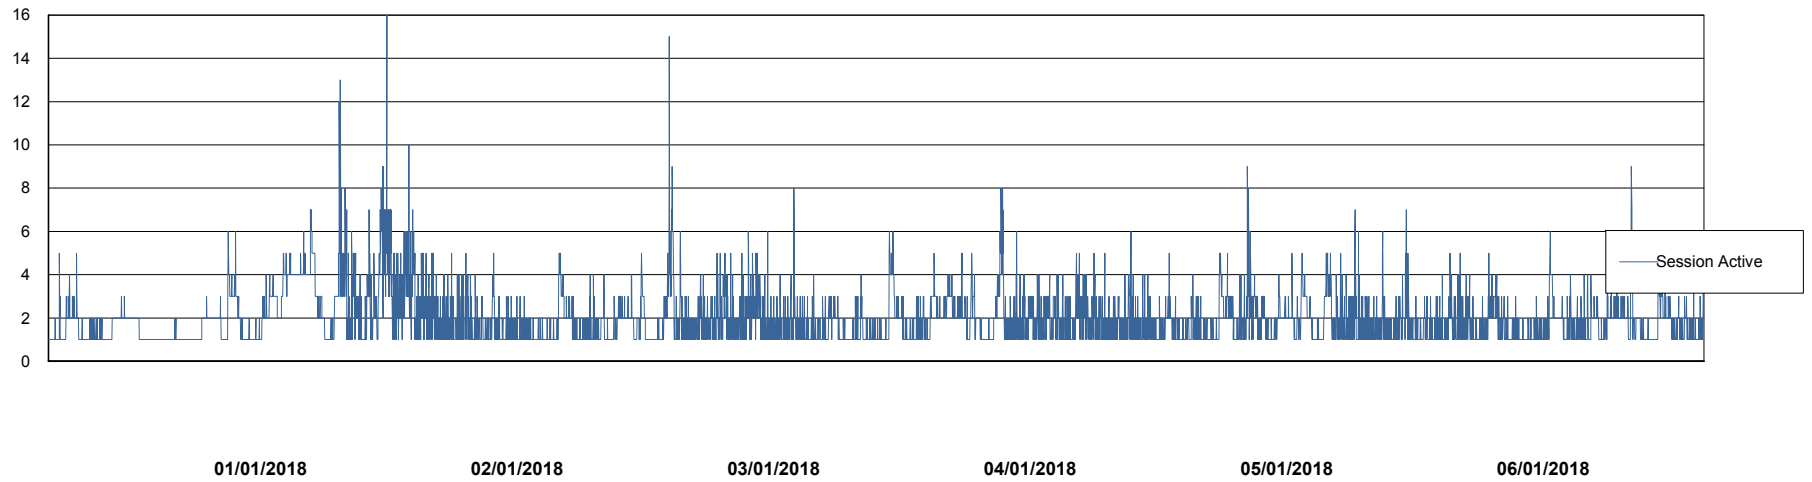

Database Performance LLGDB_Production

DB Processes Max 520
DB Sessions Max 804