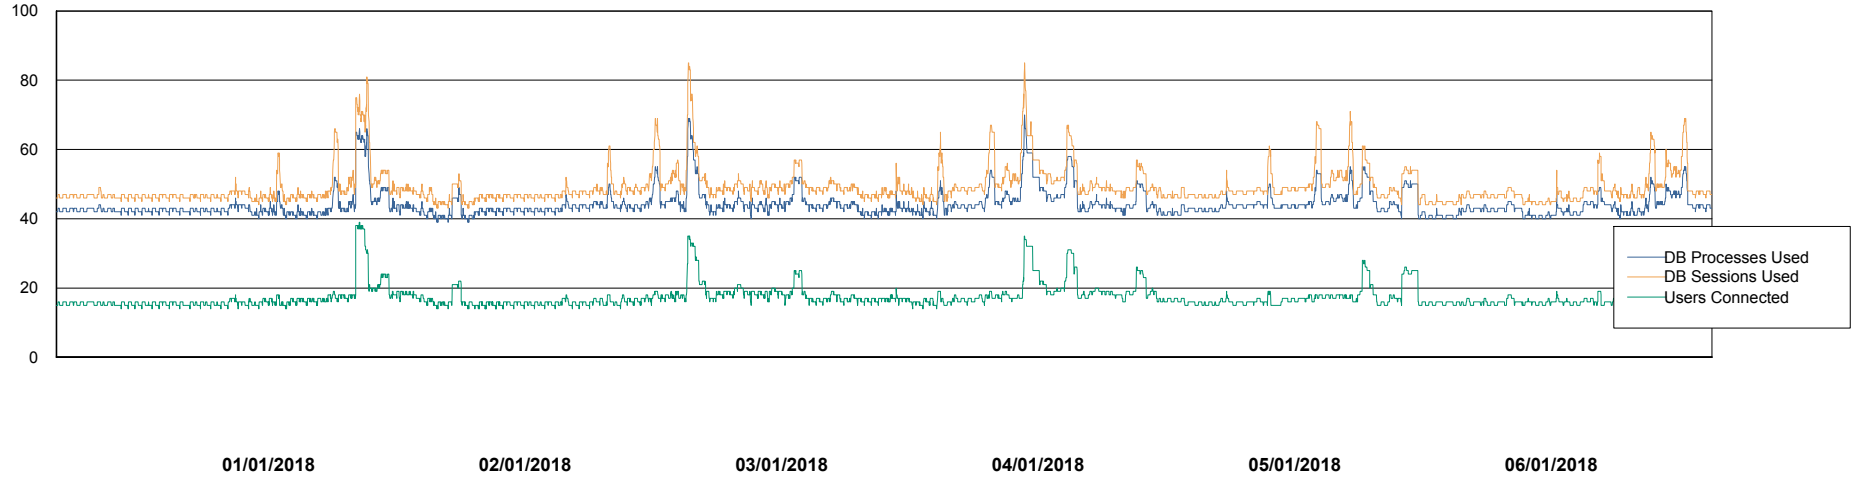

Database Performance LLGDB_Standby

DB Processes Max 520
DB Sessions Max 804

Weekly SLA Customer Report

Customer LLG_Production
Database ID 53

Database Performance LIGDBBI_Production

DB Processes Max 500
DB Sessions Max 780