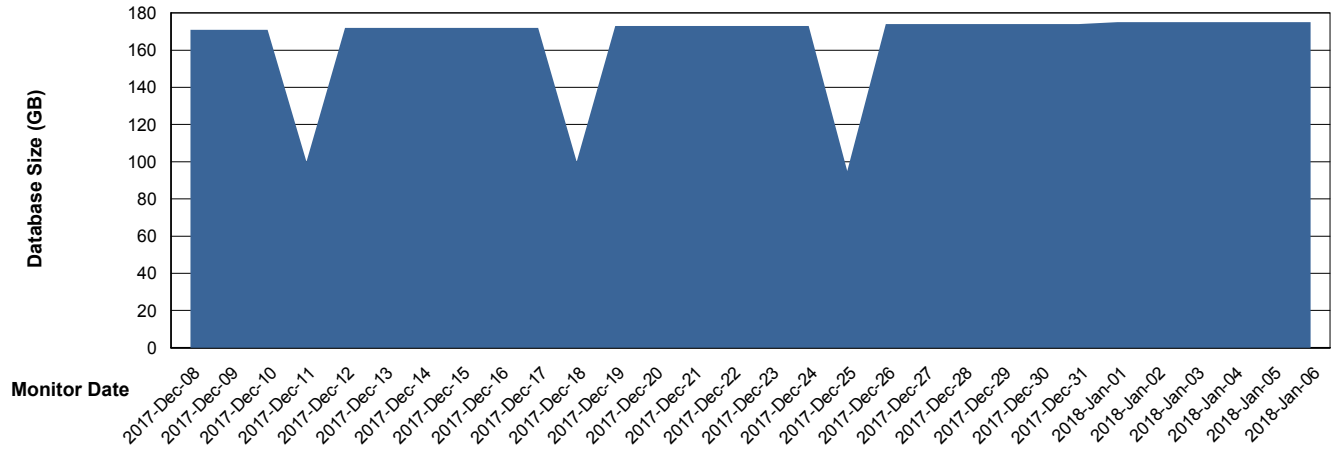

DATABASE SIZE LLGDB_Production

Database growth over last month