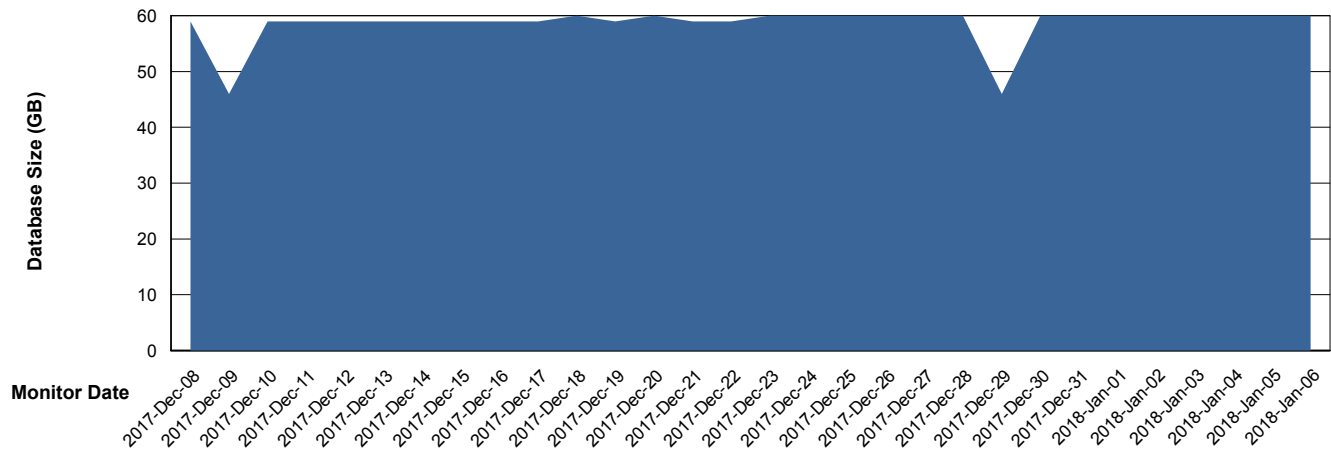

Weekly SLA Customer Report

Customer LLG_Production
 Database ID 53

DATABASE SIZE LLGDB_Production

Database growth over last month

DATABASE SIZE LLGDBBI_Production

Database growth over last month

Weekly SLA Customer Report