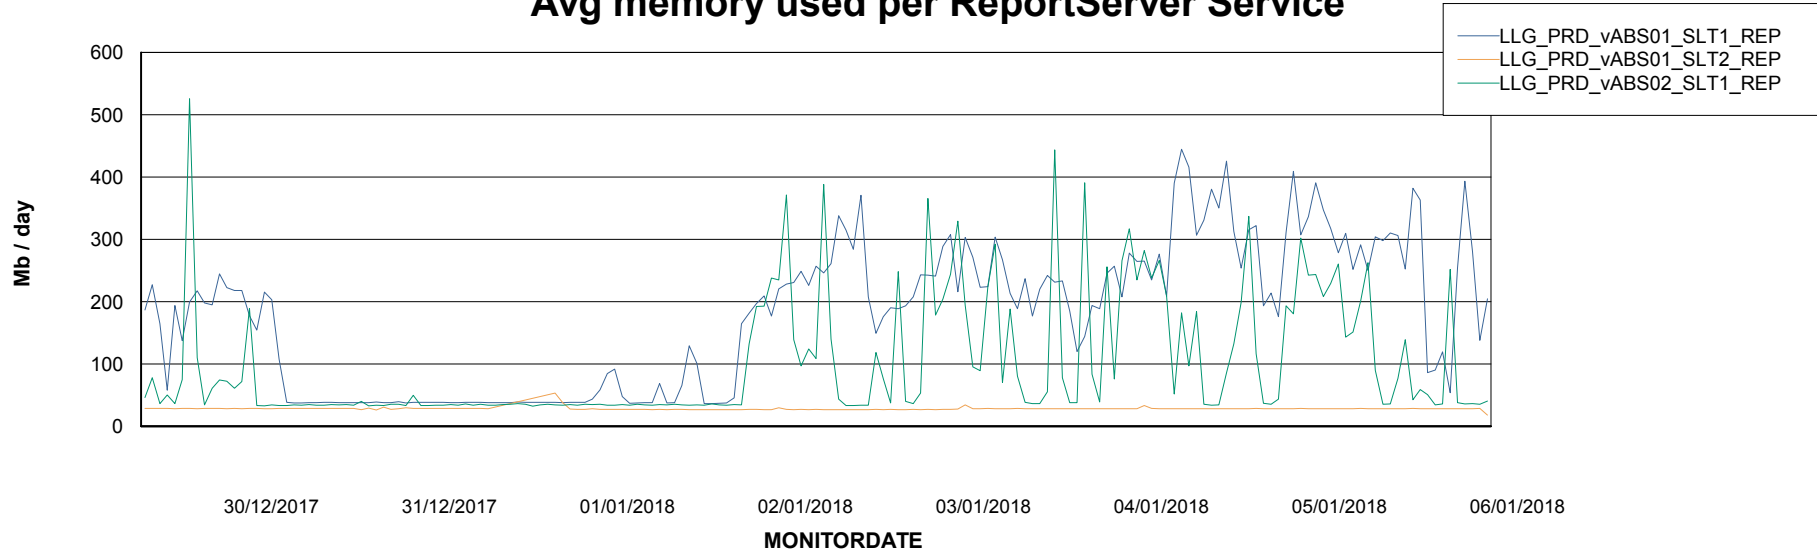

ABSSolute Application ReportServer Services

Avg memory used per ReportServer Service