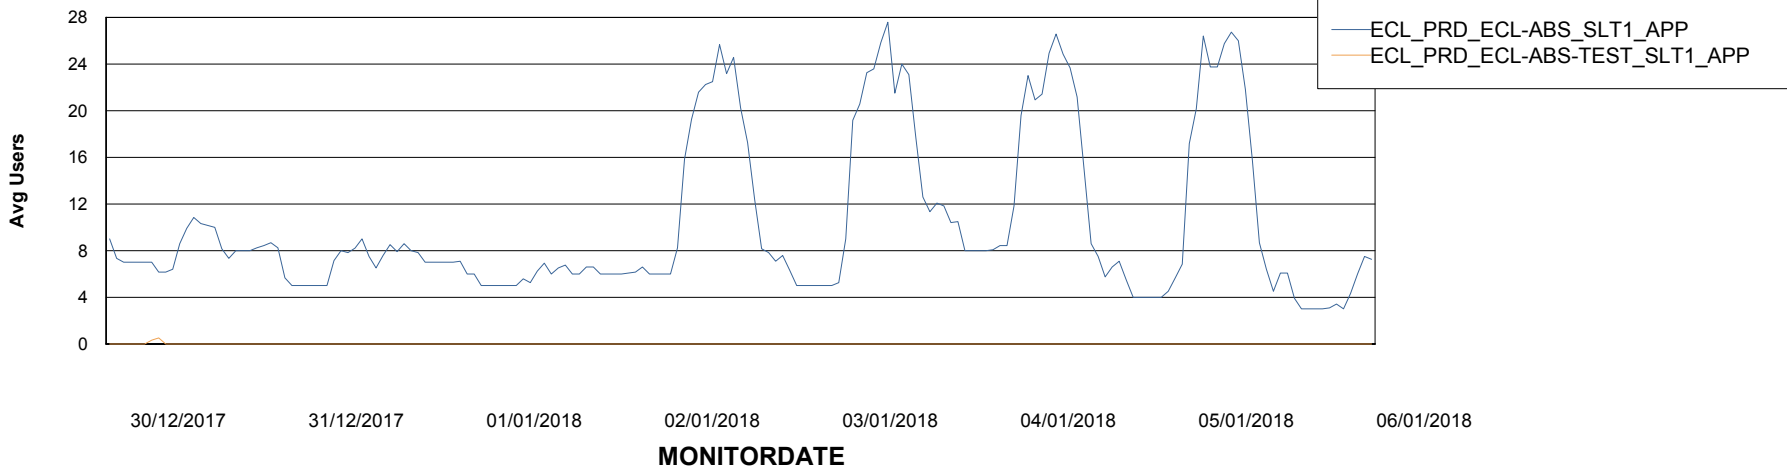

Avg users per day per ABS server