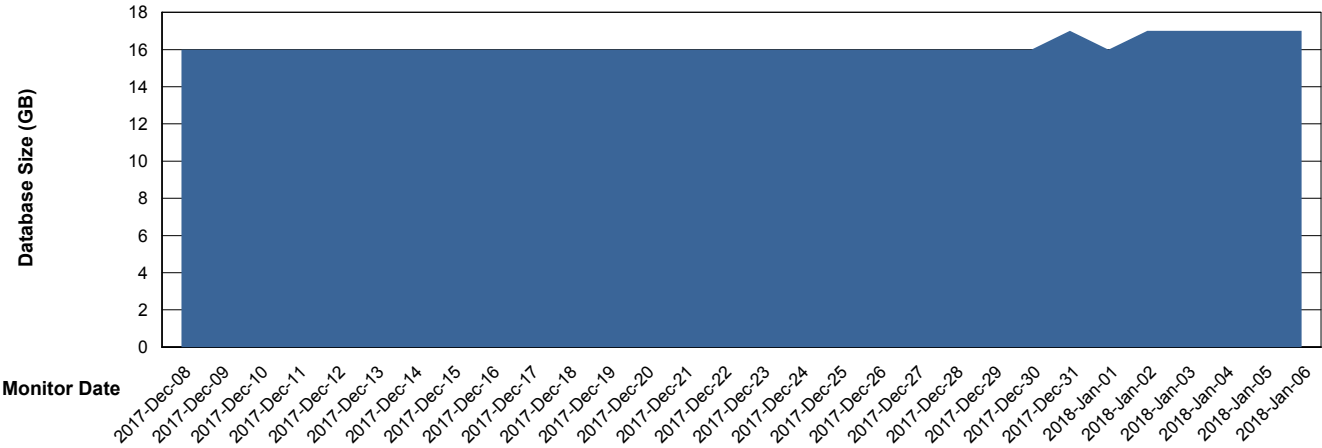

Weekly SLA Customer Report

Customer ECL Production
Database ID 77

Database Performance ECLDB_Production

Weekly SLA Customer Report

Customer ECL Production
 Database ID 77

DATABASE SIZE ECLDB_Production

Database growth over last month

Database Tablespace ECLDB_Production

Date	Tablespace Name	Filesize (Gb)	Usedsize (Gb)	Percentage free
06/01/2018	ABSDATA	2	15	25
	INDX	2	0	100
05/01/2018	ABSDATA	2	15	25
	INDX	2	0	100
04/01/2018	ABSDATA	2	14	30
	INDX	2	0	100
03/01/2018	ABSDATA	2	14	30
	INDX	2	0	100
02/01/2018	ABSDATA	2	14	30
	INDX	2	0	100
01/01/2018	ABSDATA	2	14	30
	INDX	2	0	100
31/12/2017	ABSDATA	2	14	30
	INDX	2	0	100