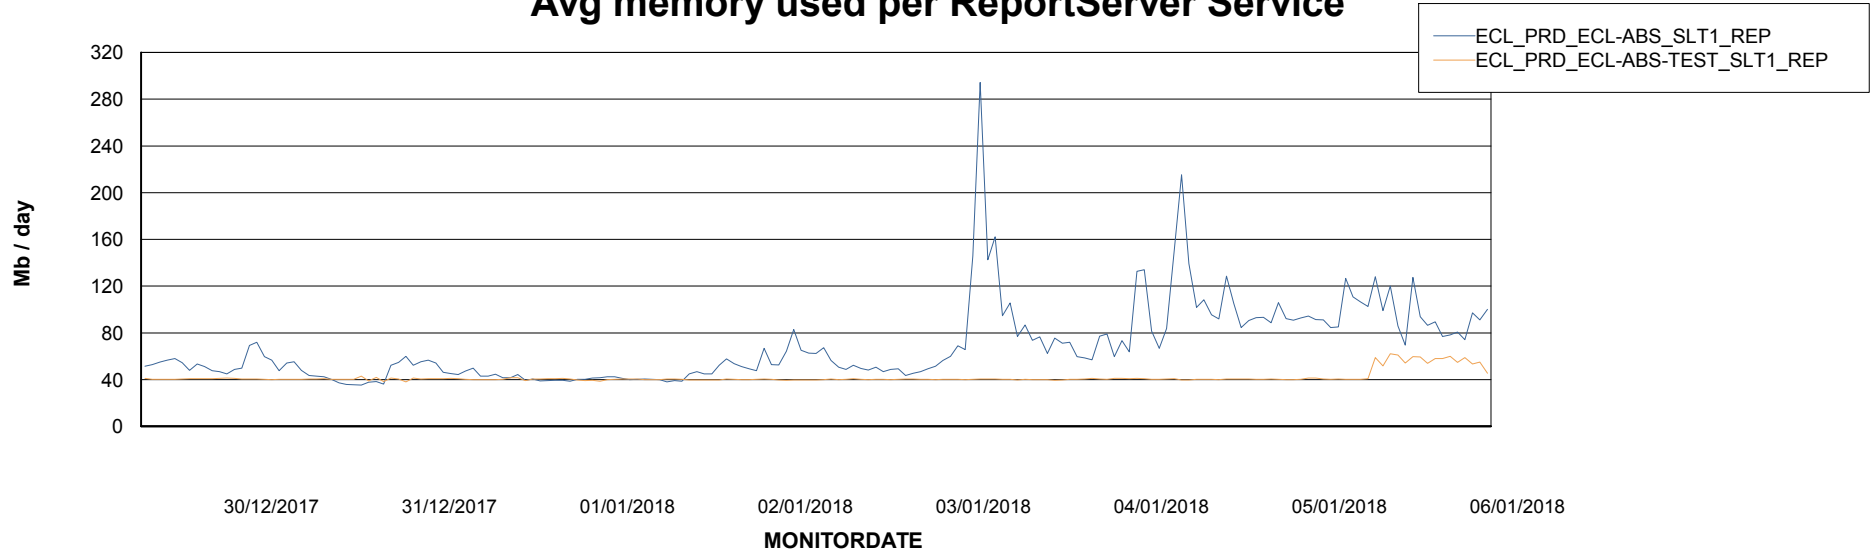

Avg users per day per ABS server

Weekly SLA Customer Report

Customer ECL Production
Database ID 77

ABSSolute Application ReportServer Services

Avg memory used per ReportServer Service

Weekly SLA Customer Report