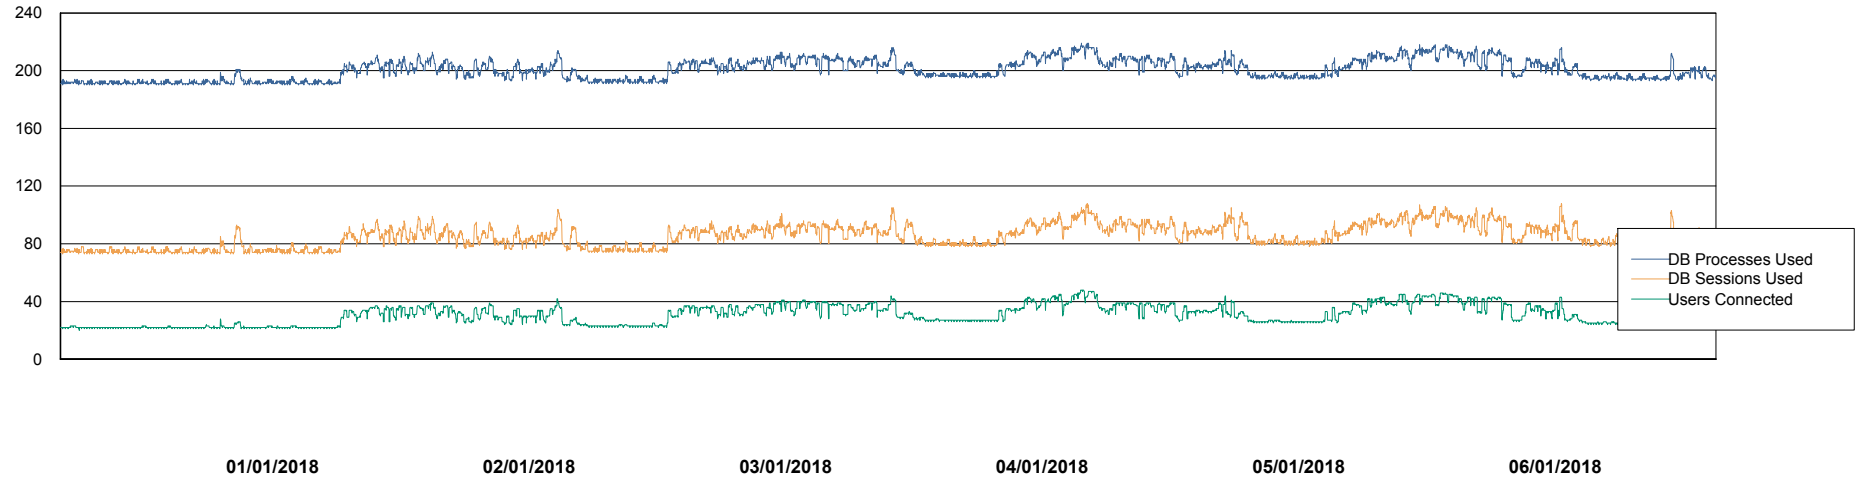

Weekly SLA Customer Report

Customer ECL Production
Database ID 77

Harddisk Usage ECL_PRD_ECL-ABS-WEB

	Free disk space on c: (%)	Total disk space on c: (Gb)	Free disk space on d: (%)	Total disk space on d: (Gb)
06/01/2018	84	127	0	0
05/01/2018	84	127	0	0
04/01/2018	84	127	0	0
03/01/2018	84	127	0	0
02/01/2018	84	127	0	0
01/01/2018	84	127	0	0
31/12/2017	84	127	0	0

Weekly SLA Customer Report

Customer ECL Production
Database ID 77

Database Performance ECLDB_Production

Weekly SLA Customer Report

Customer ECL Production
 Database ID 77

DATABASE SIZE ECLDB_Production

Database growth over last month