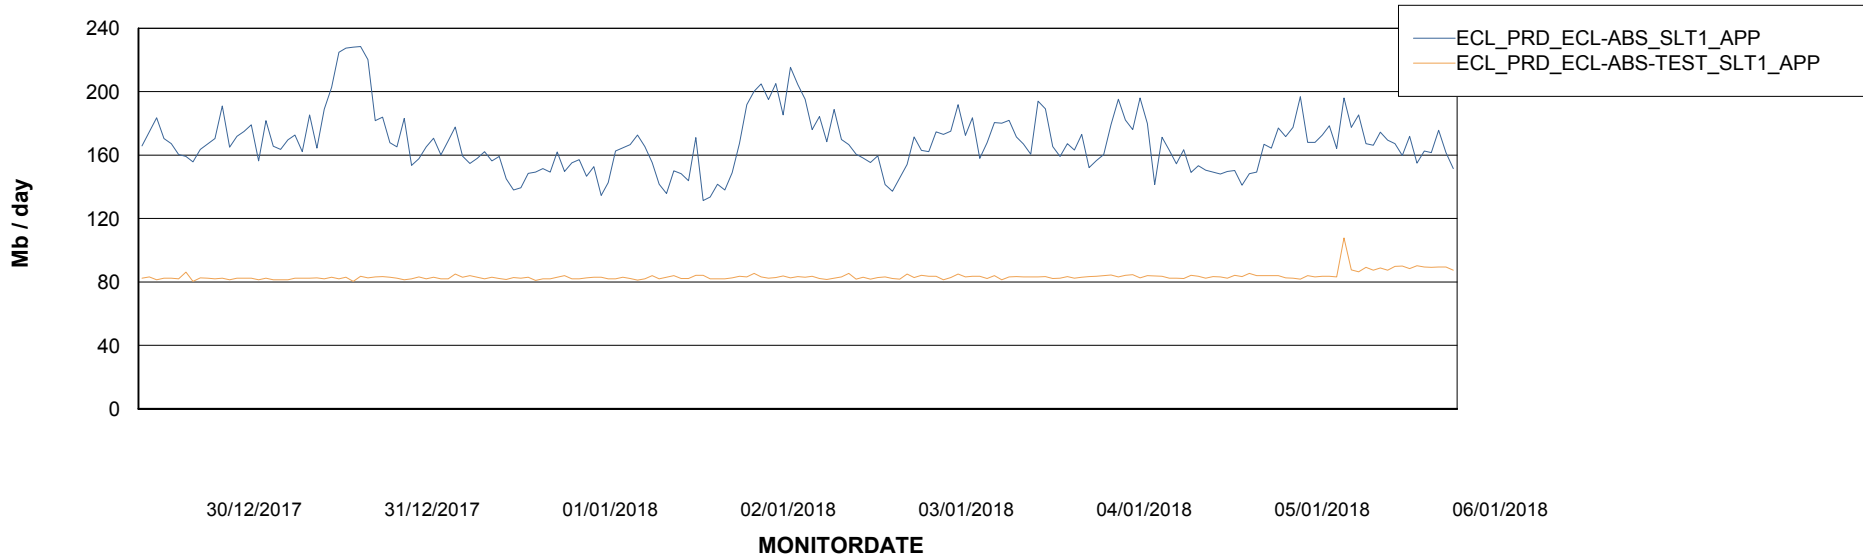

Weekly SLA Customer Report

Customer ECL Production
Database ID 77

Weekly SLA Customer Report

Customer ECL Production
Database ID 77

ABSSolute Application Server Services

Avg memory used per ABS Server Service