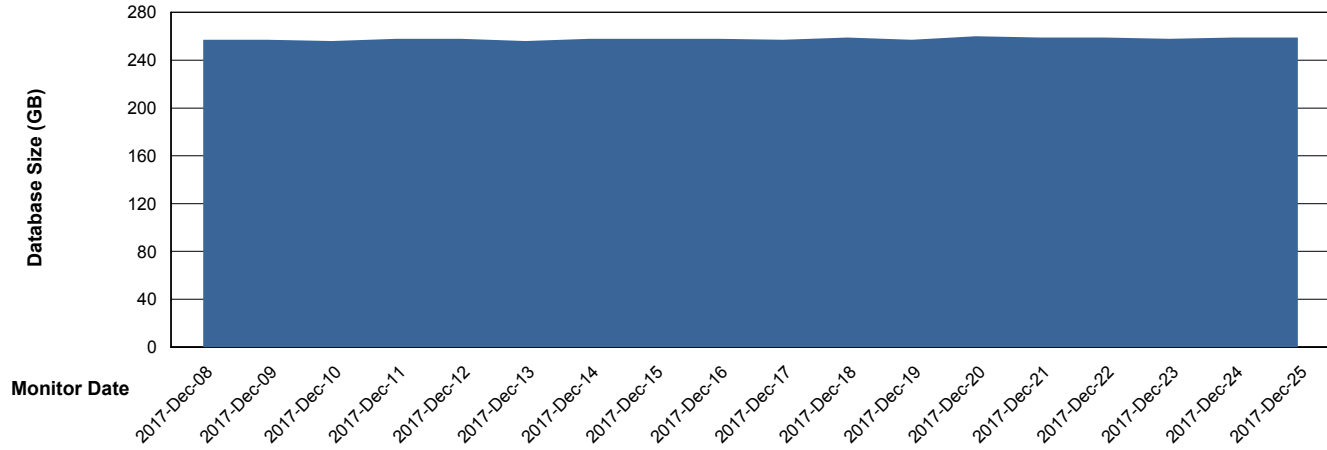

Weekly SLA Customer Report

Customer CSC_Production
Database ID 50

Harddisk Usage CSC_PRD_WEBSRV

06/01/2018	43
05/01/2018	43
04/01/2018	43
03/01/2018	43
02/01/2018	43
01/01/2018	43
31/12/2017	43

Weekly SLA Customer Report

Customer CSC_Production
Database ID 50

DATABASE SIZE CSCDB_Primary

Database growth over last month

Weekly SLA Customer Report

Customer CSC_Production
Database ID 50

Standby Database Health CSC_Production

Recovery lag for last 7 days