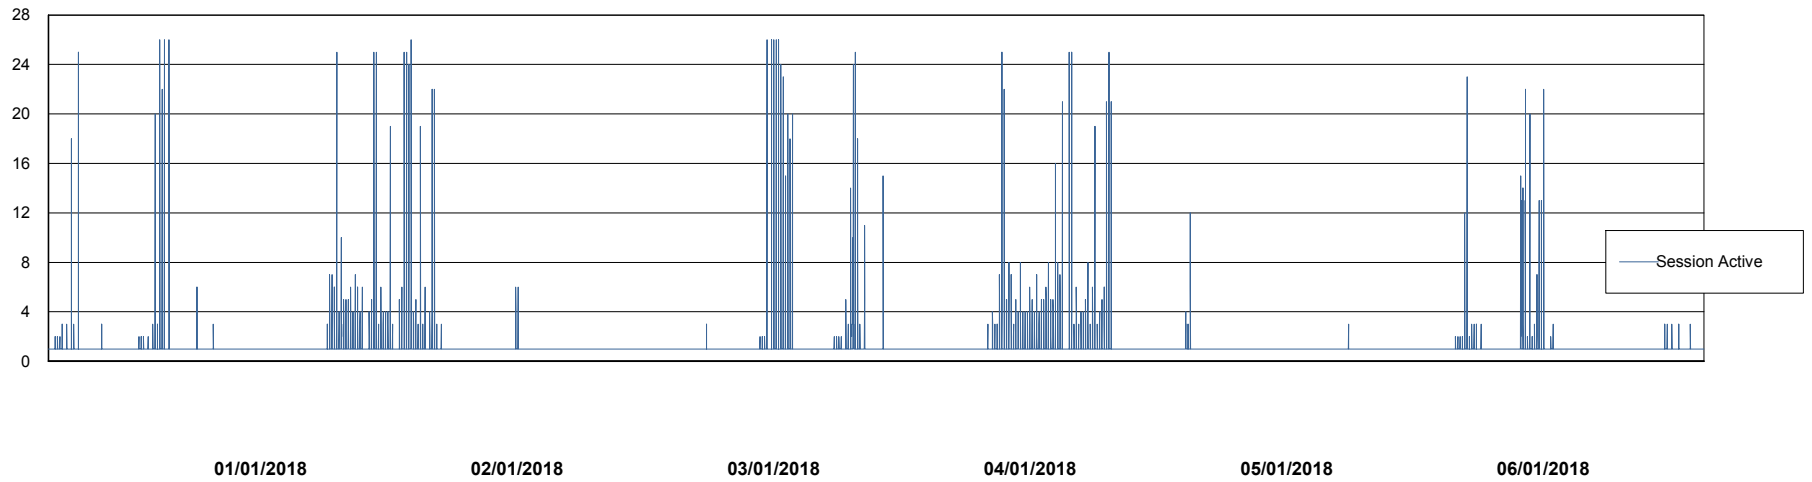

Database Performance CLODB_Standby

DB Processes Max 500
DB Sessions Max 792