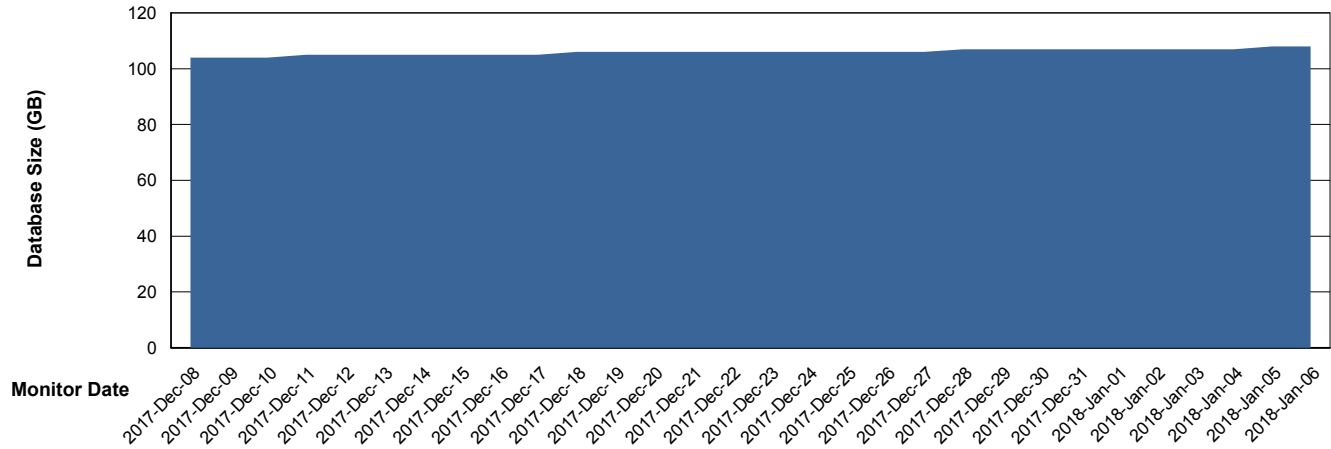

DATABASE SIZE CLODB_Production

Database growth over last month