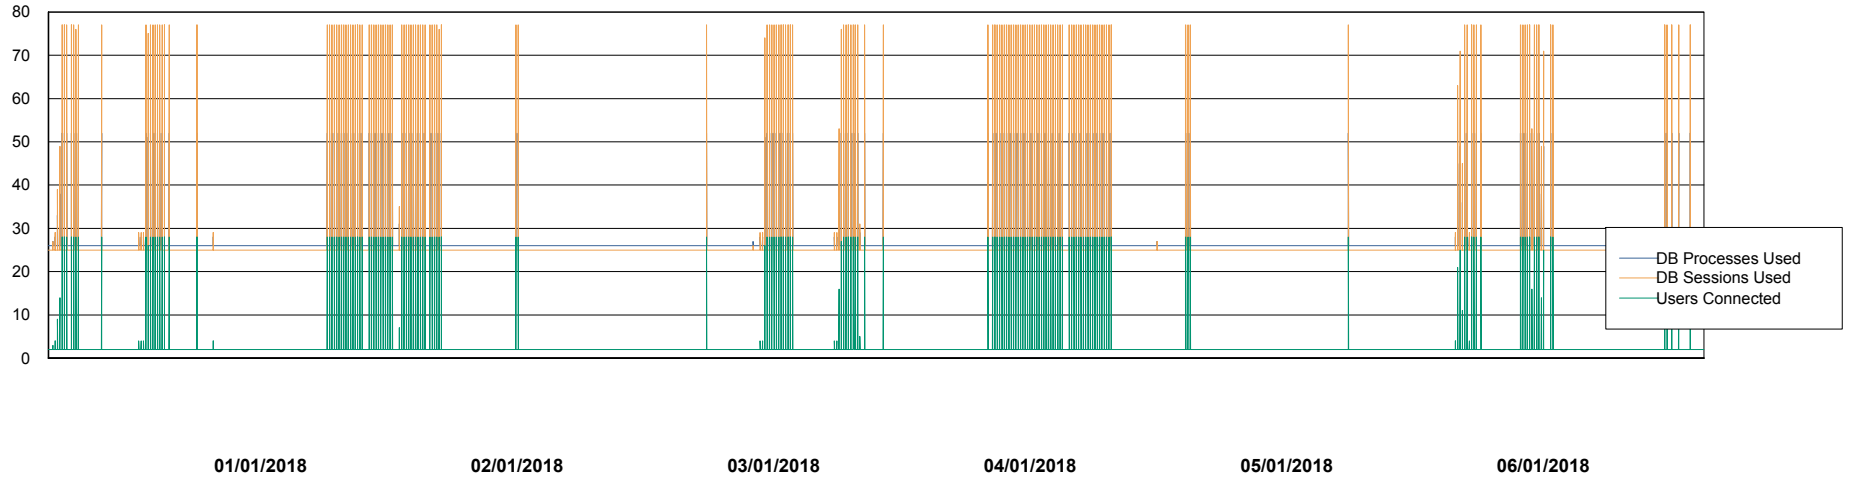

Database Performance CLODB_Standby

DB Processes Max 500
DB Sessions Max 792