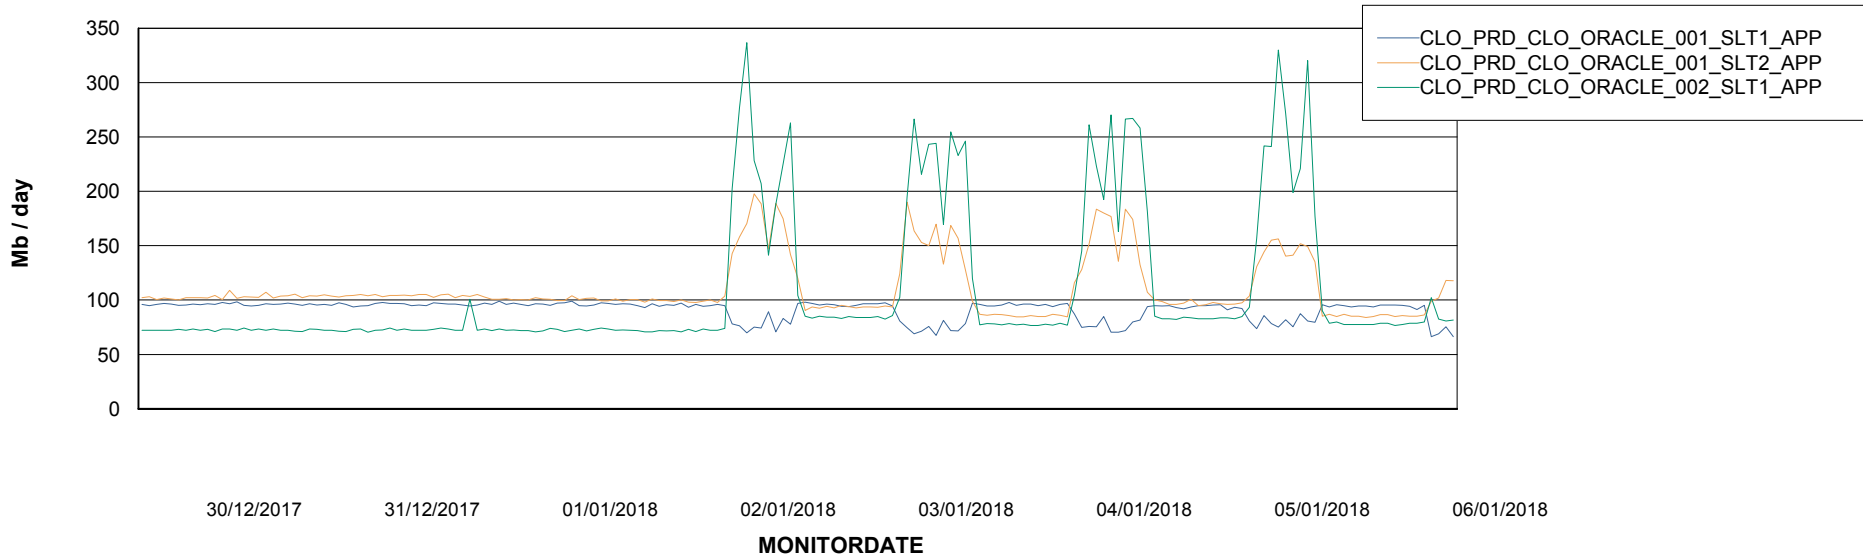

ABSSolute Application Server Services

Avg memory used per ABS Server Service