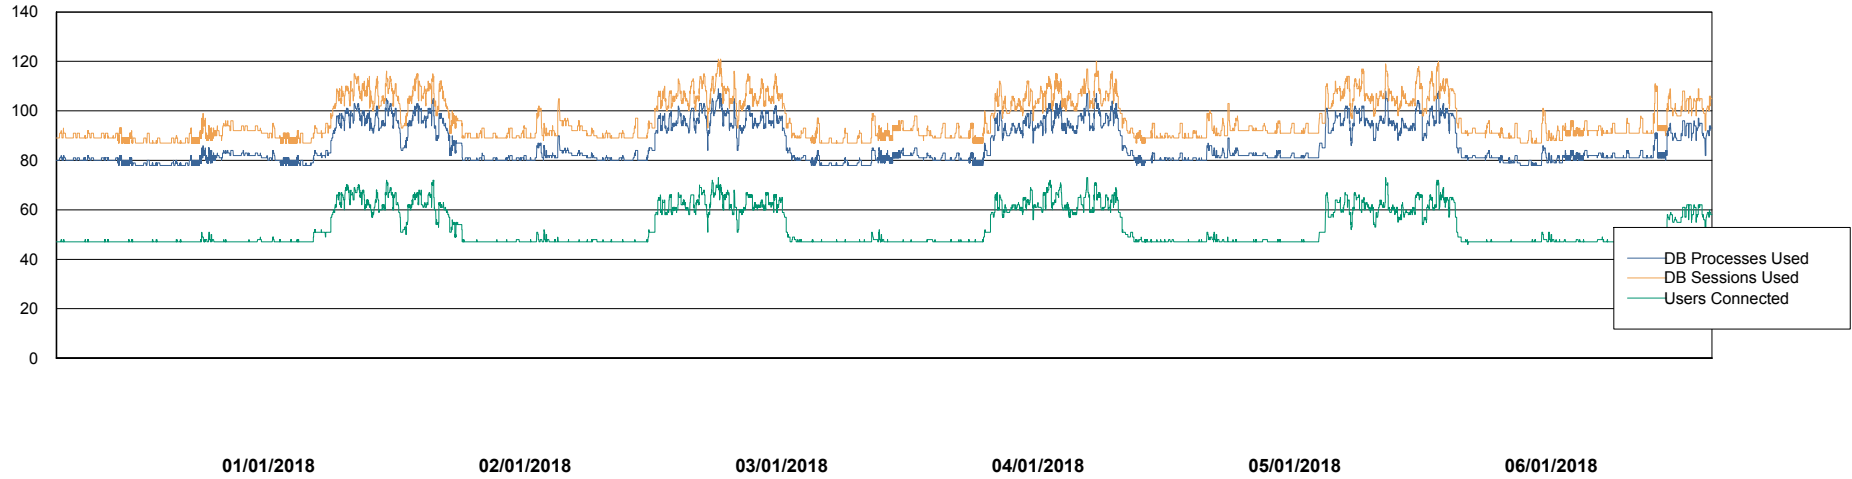

Database Performance CLODB_Production

DB Processes Max 500
DB Sessions Max 792