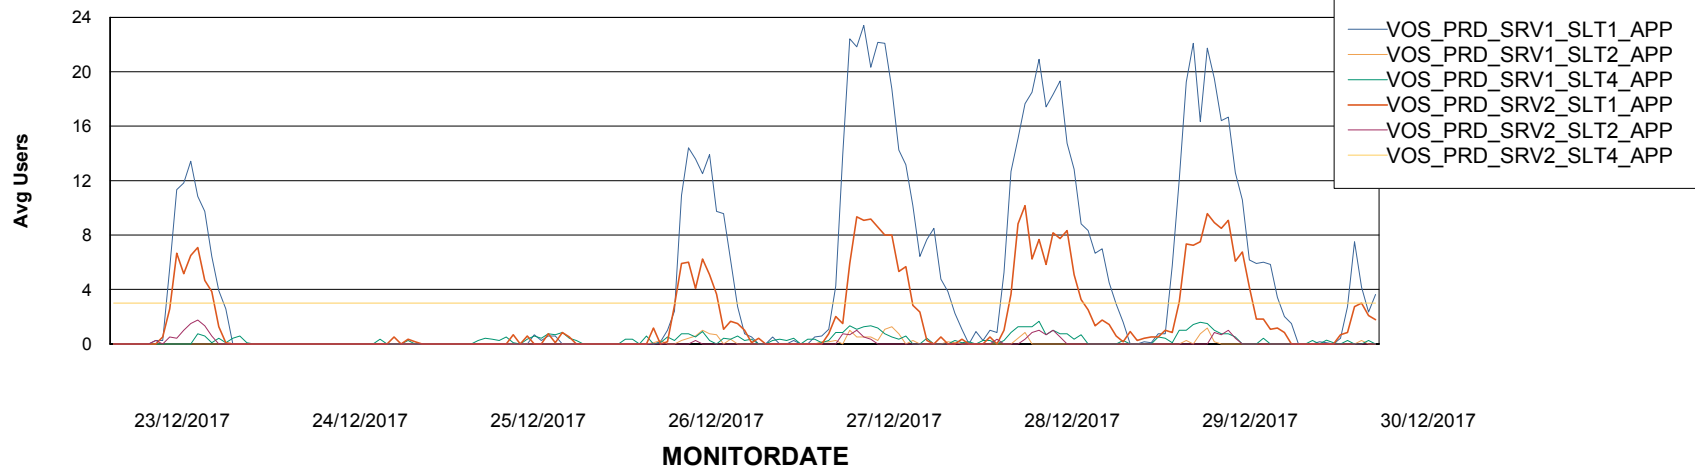

Weekly SLA Customer Report

Customer VOS_Production
Database ID 68

ABSSolute Application Server Services

Avg memory used per ABS Server Service

Avg users per day per ABS server

Weekly SLA Customer Report

Customer VOS_Production
Database ID 68