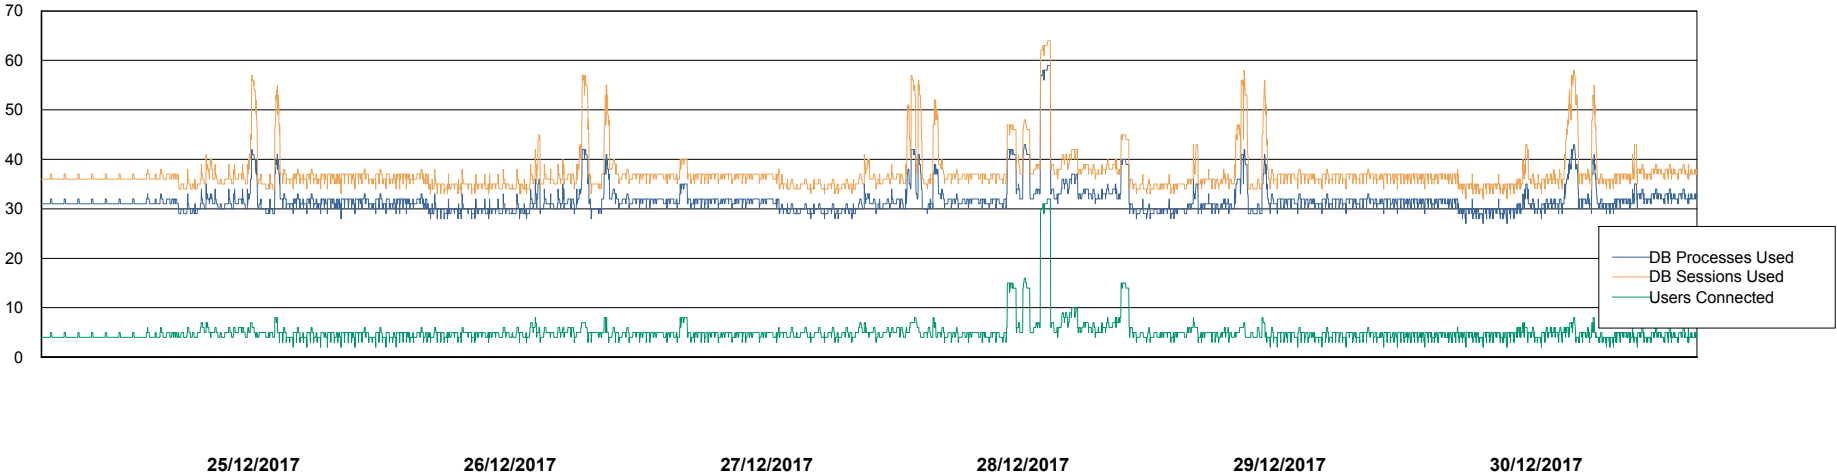

Database Performance VOSBIDB_Production

DB Processes Max 500
DB Sessions Max 772