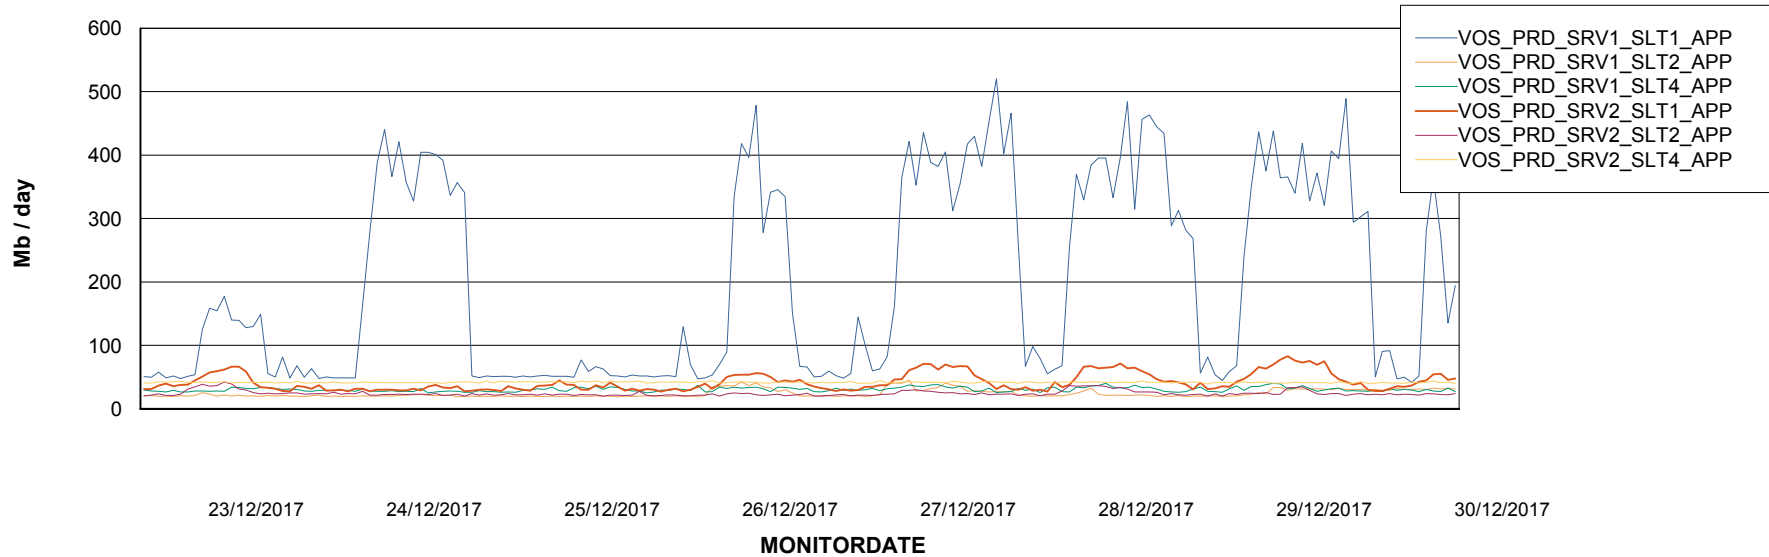

ABSSolute Application Server Services

Avg memory used per ABS Server Service