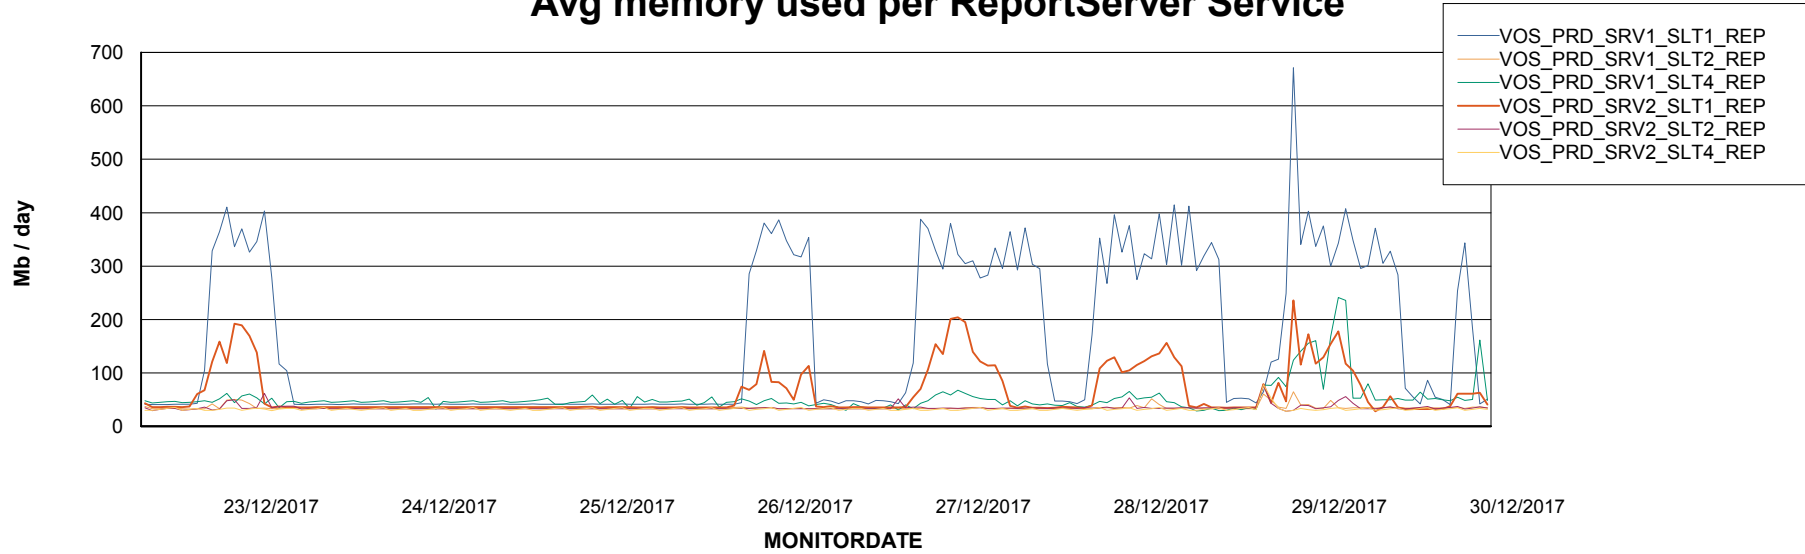

ABSSolute Application ReportServer Services

Avg memory used per ReportServer Service