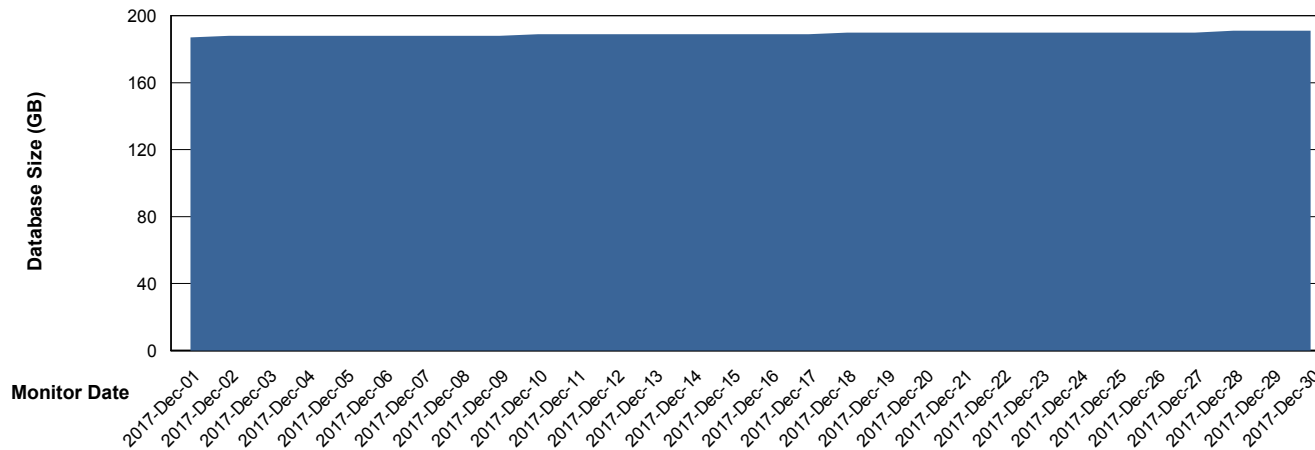

DATABASE SIZE VOSDB_Production

Database growth over last month