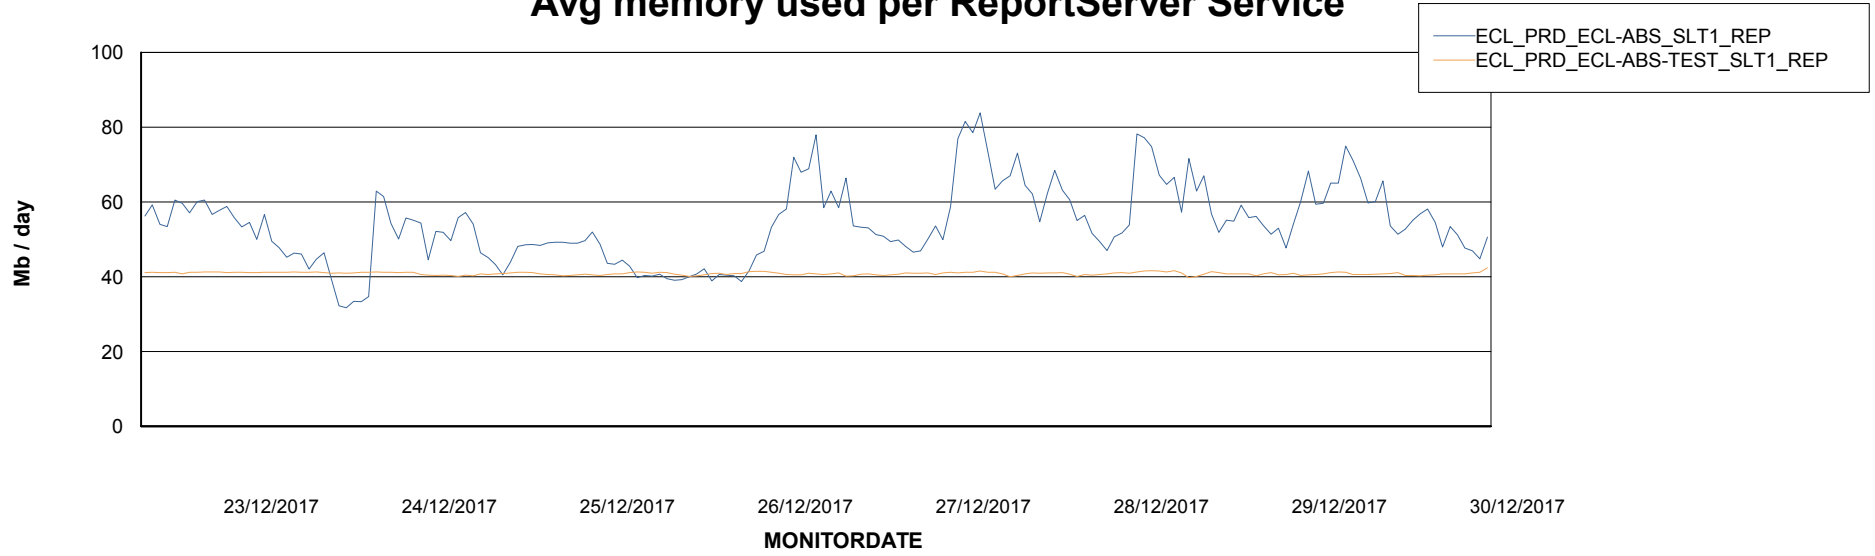

Avg users per day per ABS server

Weekly SLA Customer Report

Customer ECL Production
Database ID 77

ABSSolute Application ReportServer Services

Avg memory used per ReportServer Service

Weekly SLA Customer Report