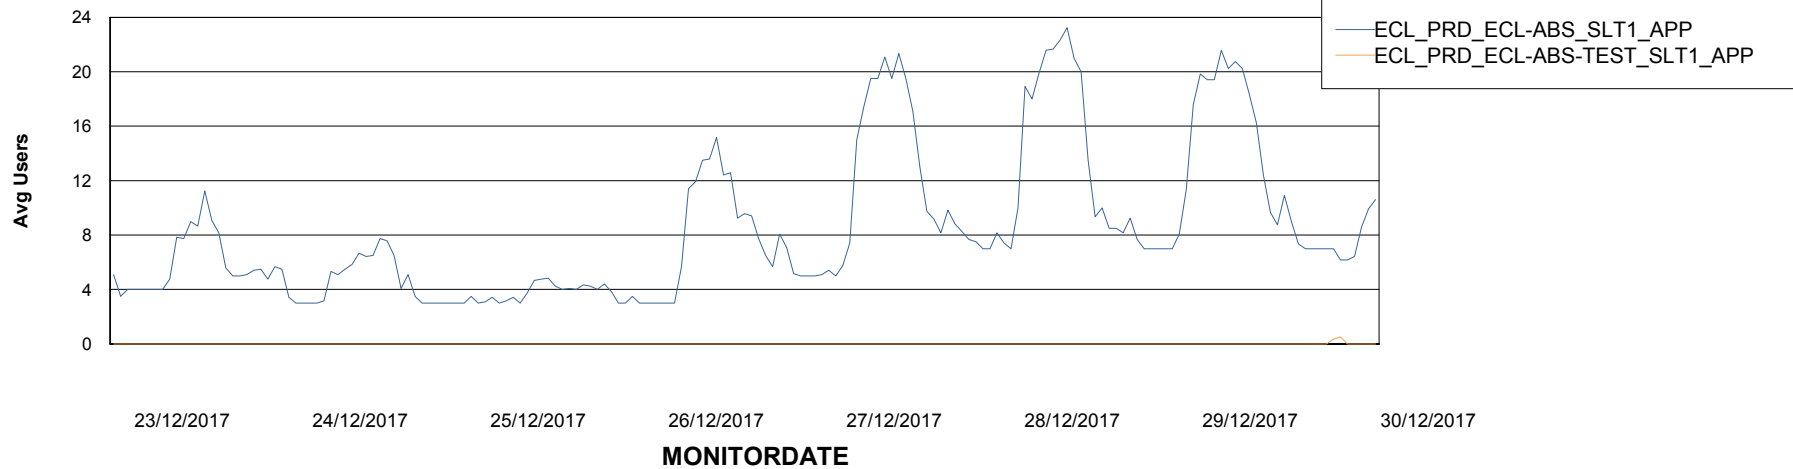

Avg users per day per ABS server