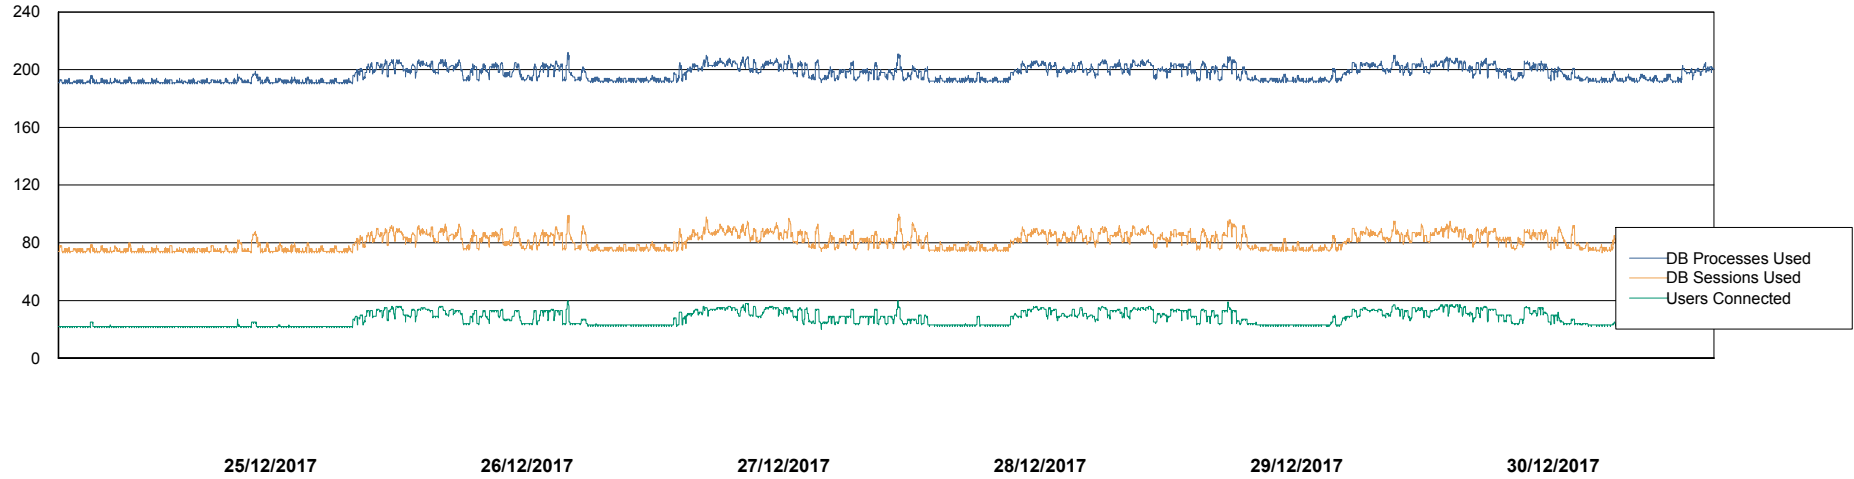

Weekly SLA Customer Report

Customer ECL Production
Database ID 77

Harddisk Usage ECL_PRD_ECL-ABS-WEB

	Free disk space on c: (%)	Total disk space on c: (Gb)	Free disk space on d: (%)	Total disk space on d: (Gb)
30/12/2017	84	127	0	0
29/12/2017	84	127	0	0
28/12/2017	84	127	0	0
27/12/2017	84	127	0	0
26/12/2017	84	127	0	0
25/12/2017	84	127	0	0
24/12/2017	84	127	0	0

Weekly SLA Customer Report

Customer ECL Production
Database ID 77

Database Performance ECLDB_Production

DB Processes Max 300
DB Sessions Max 480

Weekly SLA Customer Report

Customer ECL Production
 Database ID 77