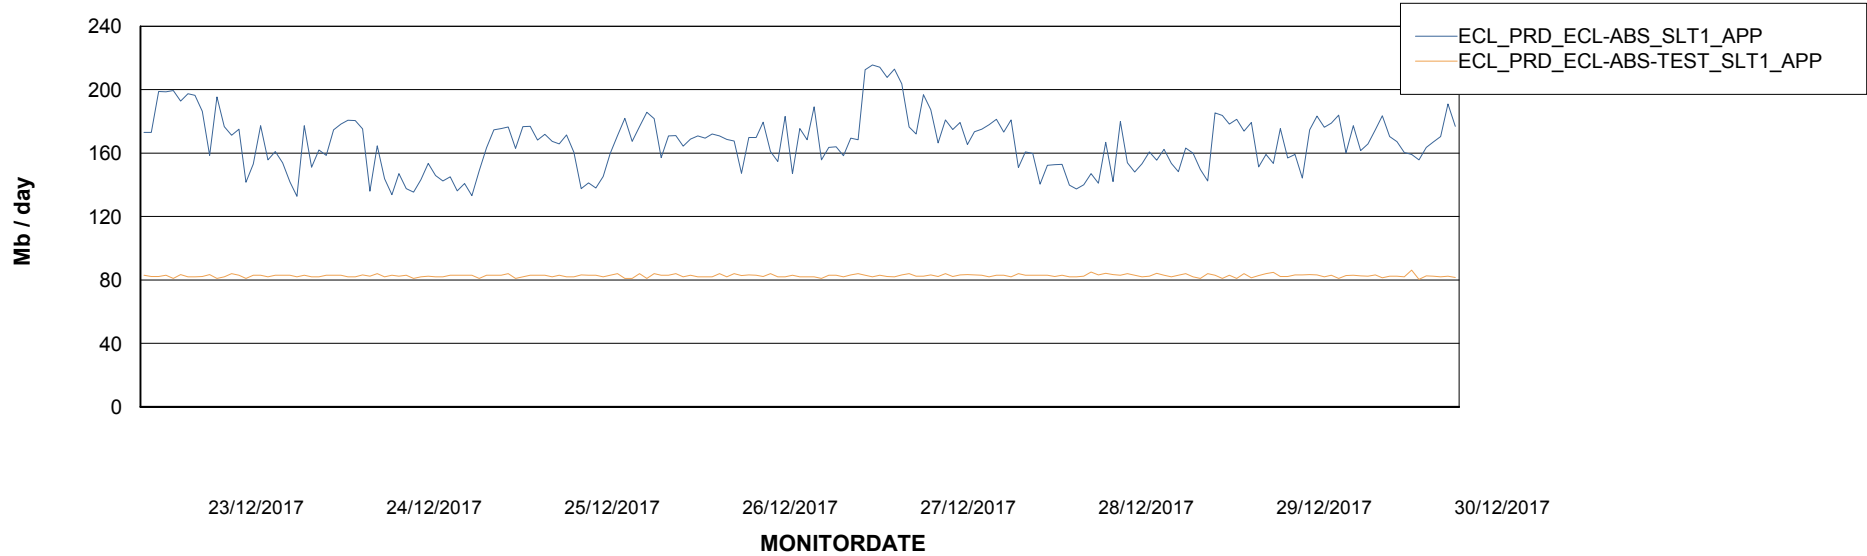

Weekly SLA Customer Report

Customer ECL Production
Database ID 77

Weekly SLA Customer Report

Customer ECL Production
Database ID 77

ABSSolute Application Server Services

Avg memory used per ABS Server Service