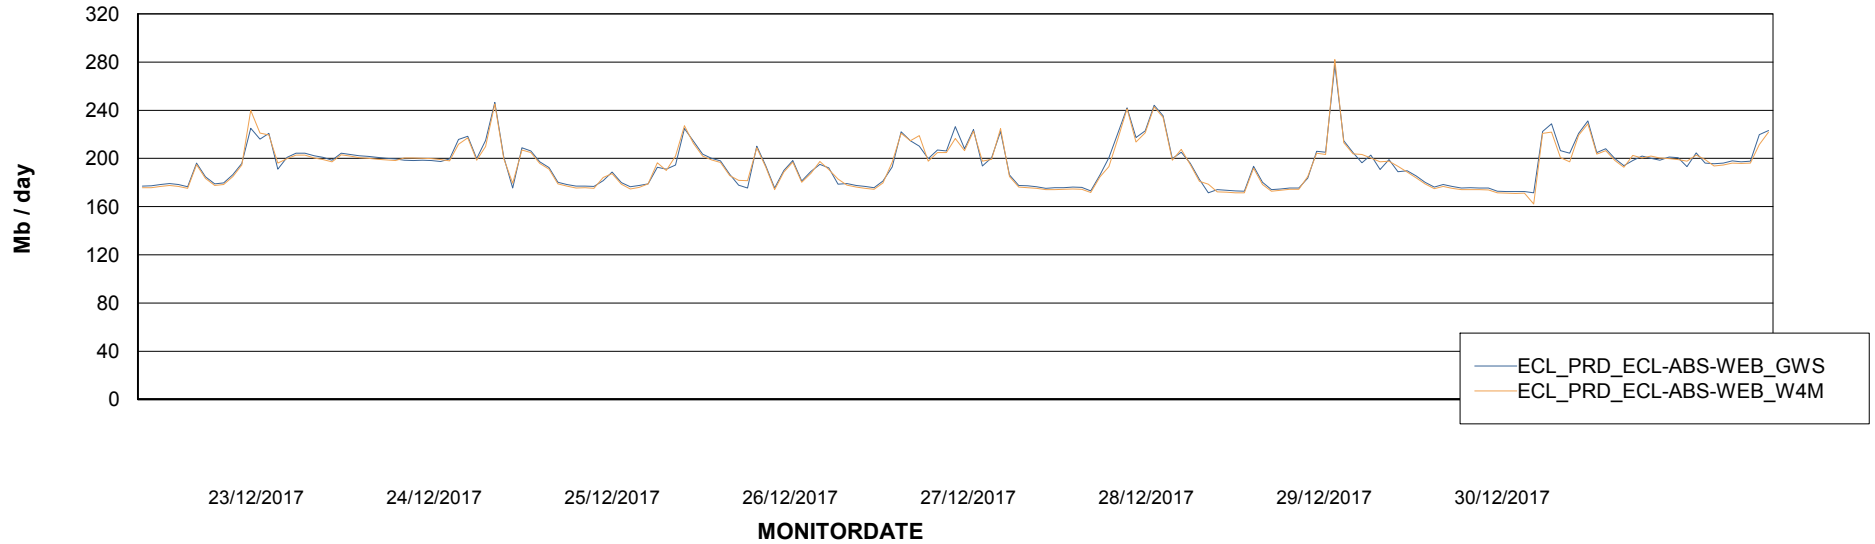

ABSSolute Web Component Services

Avg memory used per ABS Web component