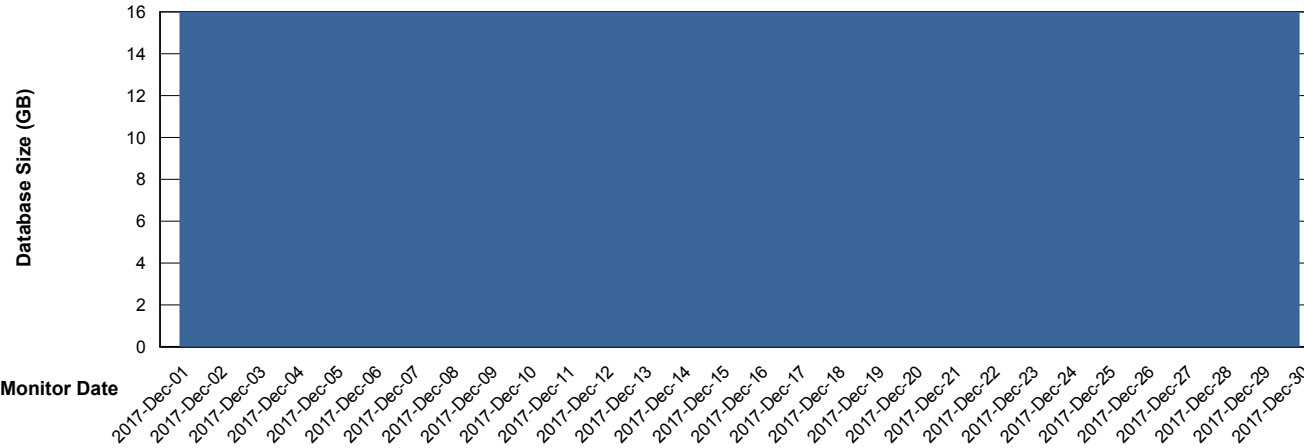

DATABASE SIZE ECLDB_Production

Database growth over last month

Database Tablespace ECLDB_Production

Date	Tablespace Name	Filesize (Gb)	Usedsize (Gb)	Percentage free
30/12/2017	ABSDATA	2	14	30
	INDX	2	0	100
29/12/2017	ABSDATA	2	14	30
	INDX	2	0	100
28/12/2017	ABSDATA	2	14	30
	INDX	2	0	100
27/12/2017	ABSDATA	2	14	30
	INDX	2	0	100
26/12/2017	ABSDATA	2	14	30
	INDX	2	0	100
25/12/2017	ABSDATA	2	14	30
	INDX	2	0	100
24/12/2017	ABSDATA	2	14	30
	INDX	2	0	100