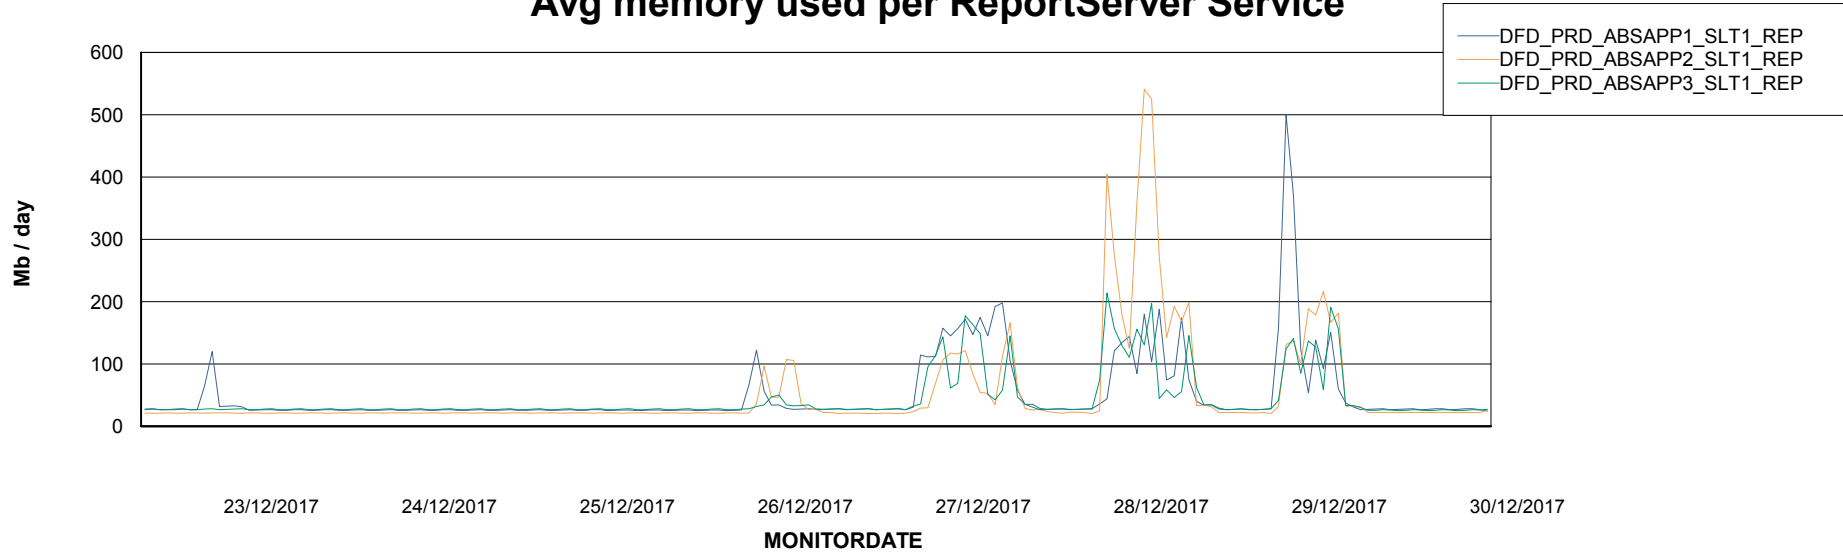

ABSSolute Application ReportServer Services

Avg memory used per ReportServer Service