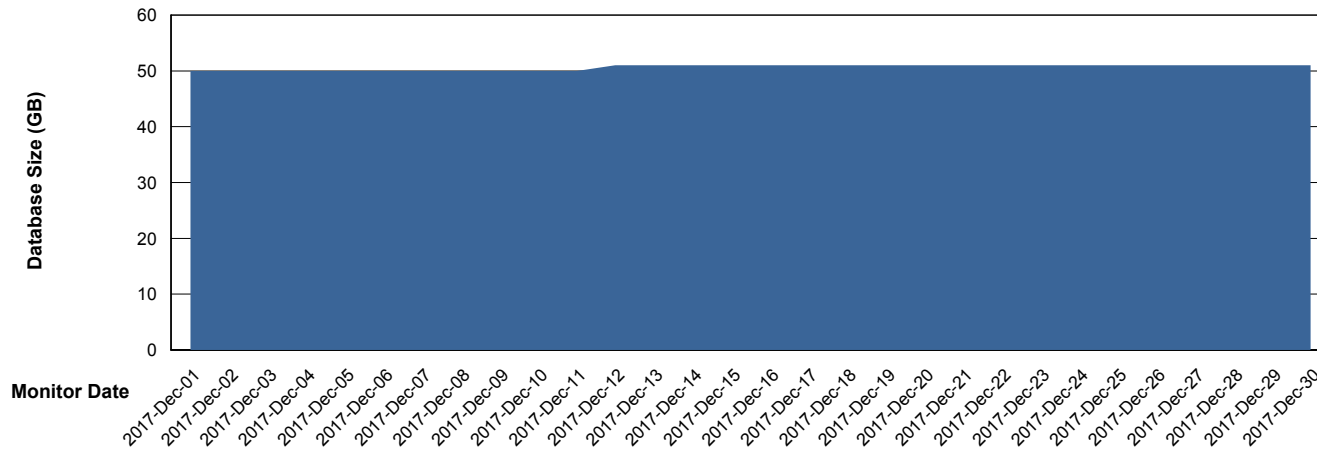

# Weekly SLA Customer Report

Customer DFD Production  
Database ID 39

DATABASE SIZE DFDDDB\_Production

### Database growth over last month

DATABASE SIZE DFDDDBI\_Production

### Database growth over last month