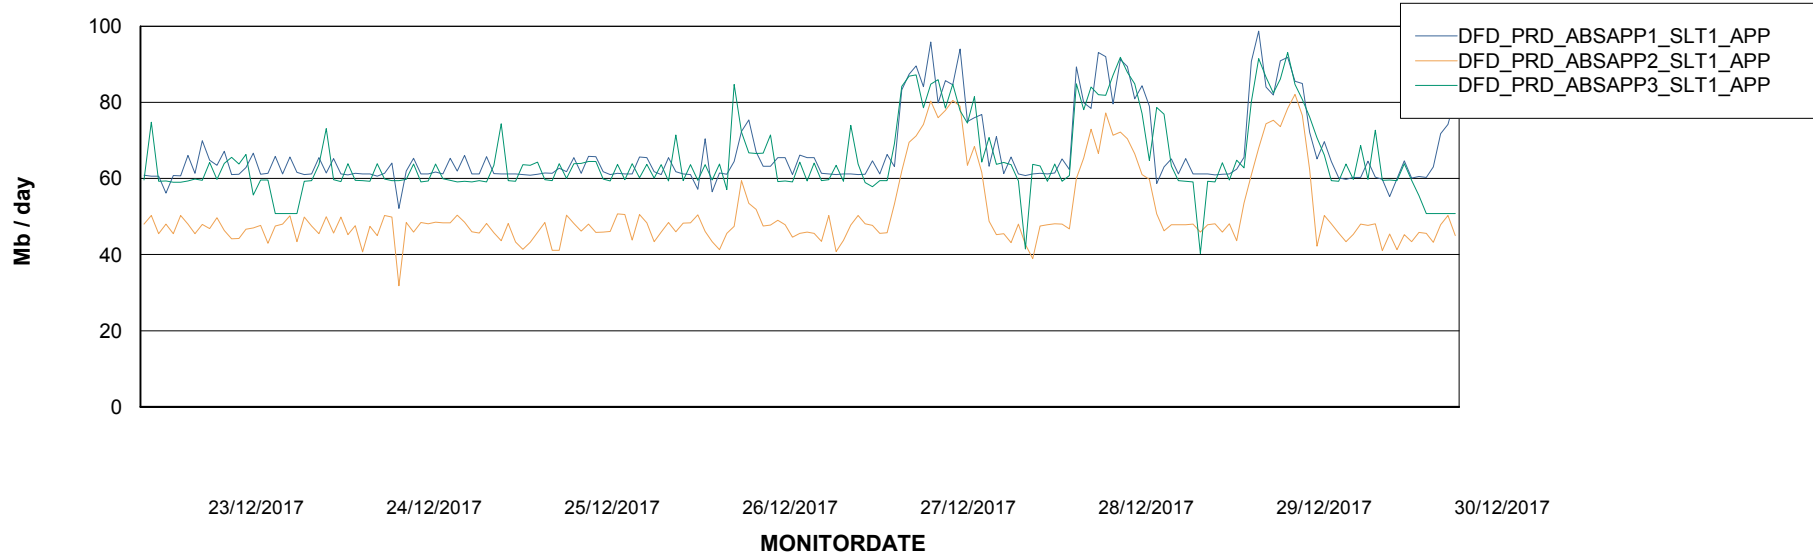

ABSSolute Application Server Services

Avg memory used per ABS Server Service